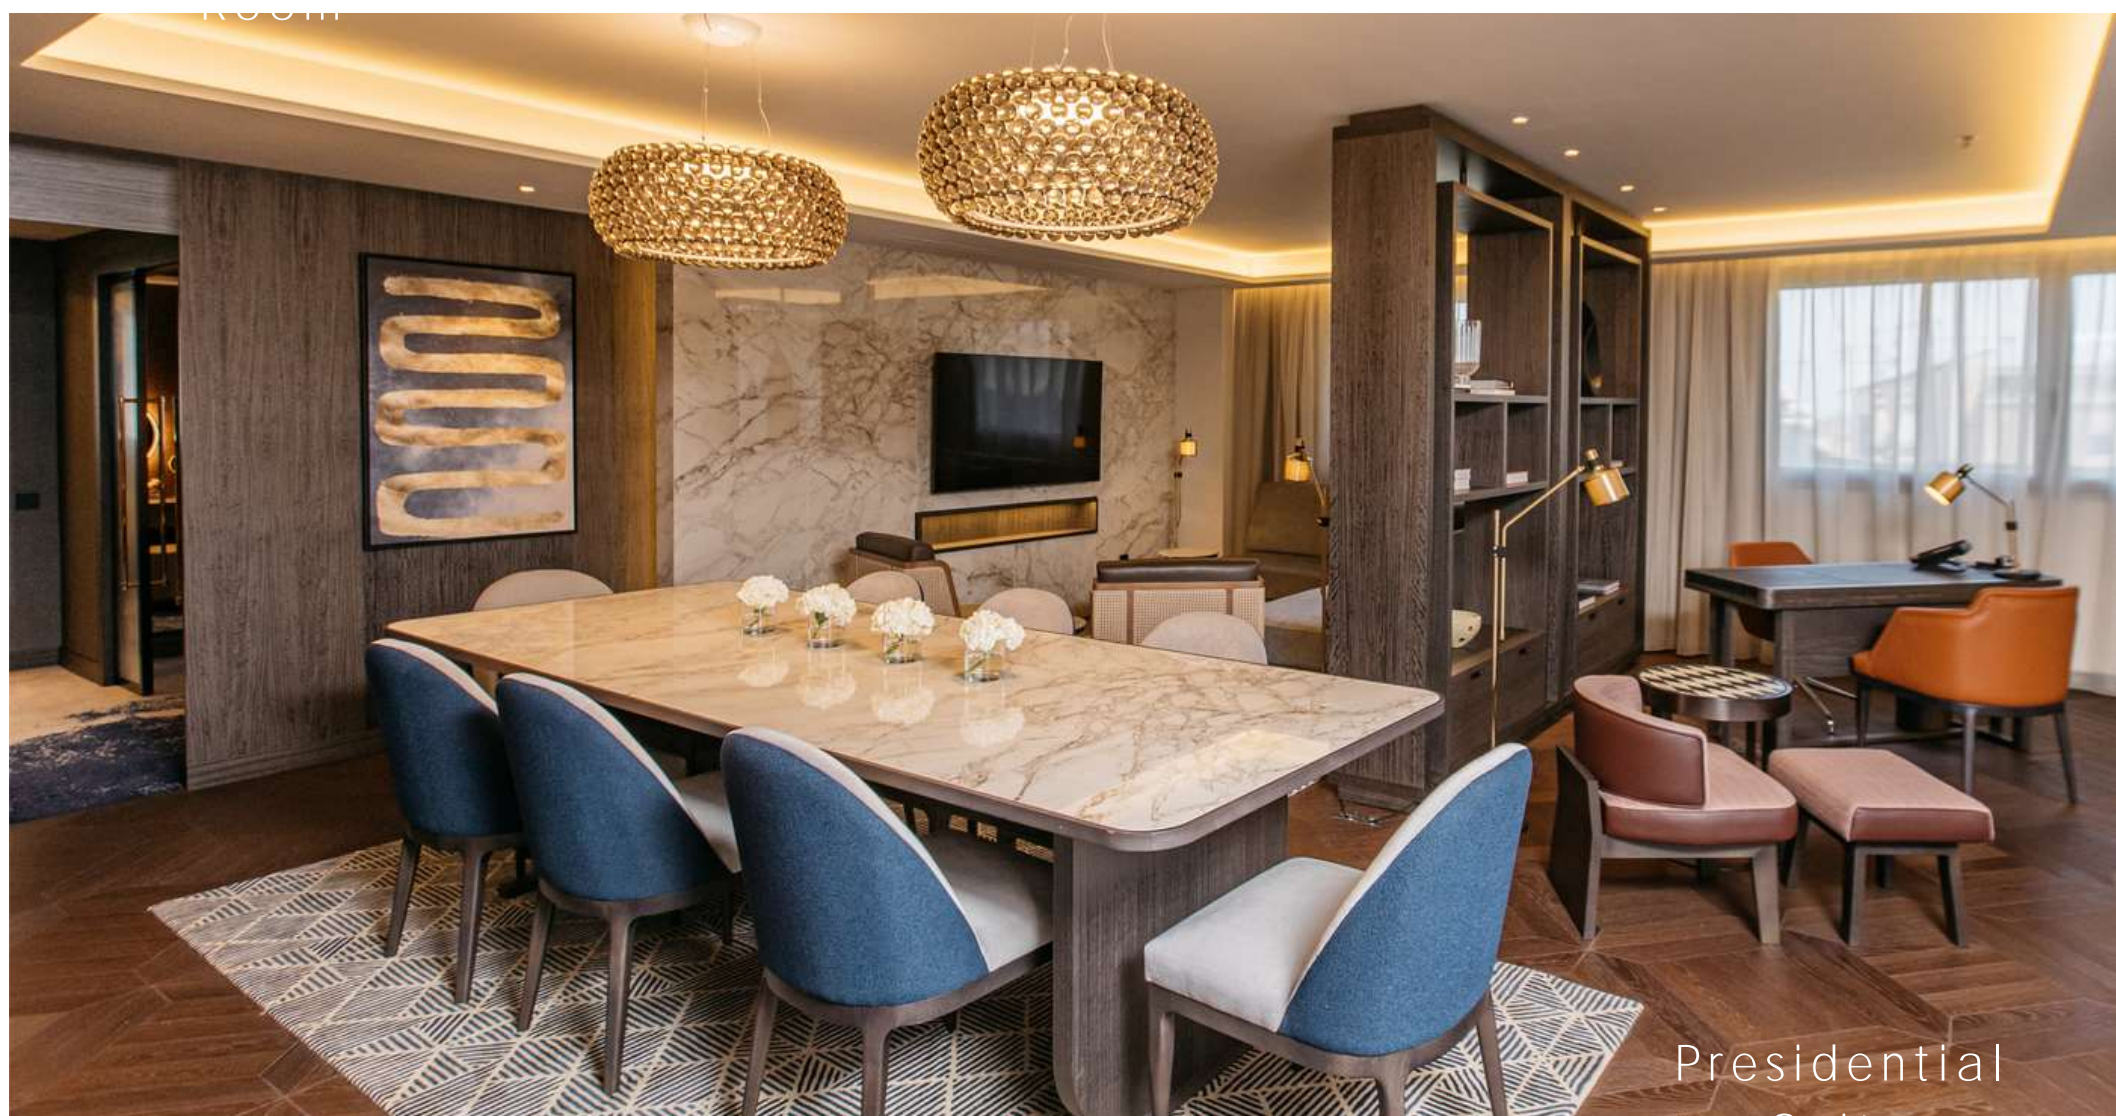

Presidential Suite | Over 180 sqm

Presidential

GEBRE

FIVE GASTRONOMIC OUTLETS

- Gebre Bar, over 200 references of Whiskey.
- QUIRAT, recently awarded a Michelin star.
- Arrel Restaurant, brunch and live music.
- 173 Rooftop Terrace, 365° panoramic views, heated pool and entertainment.
- Boira Coffee Lounge, elegant and sophisticated.