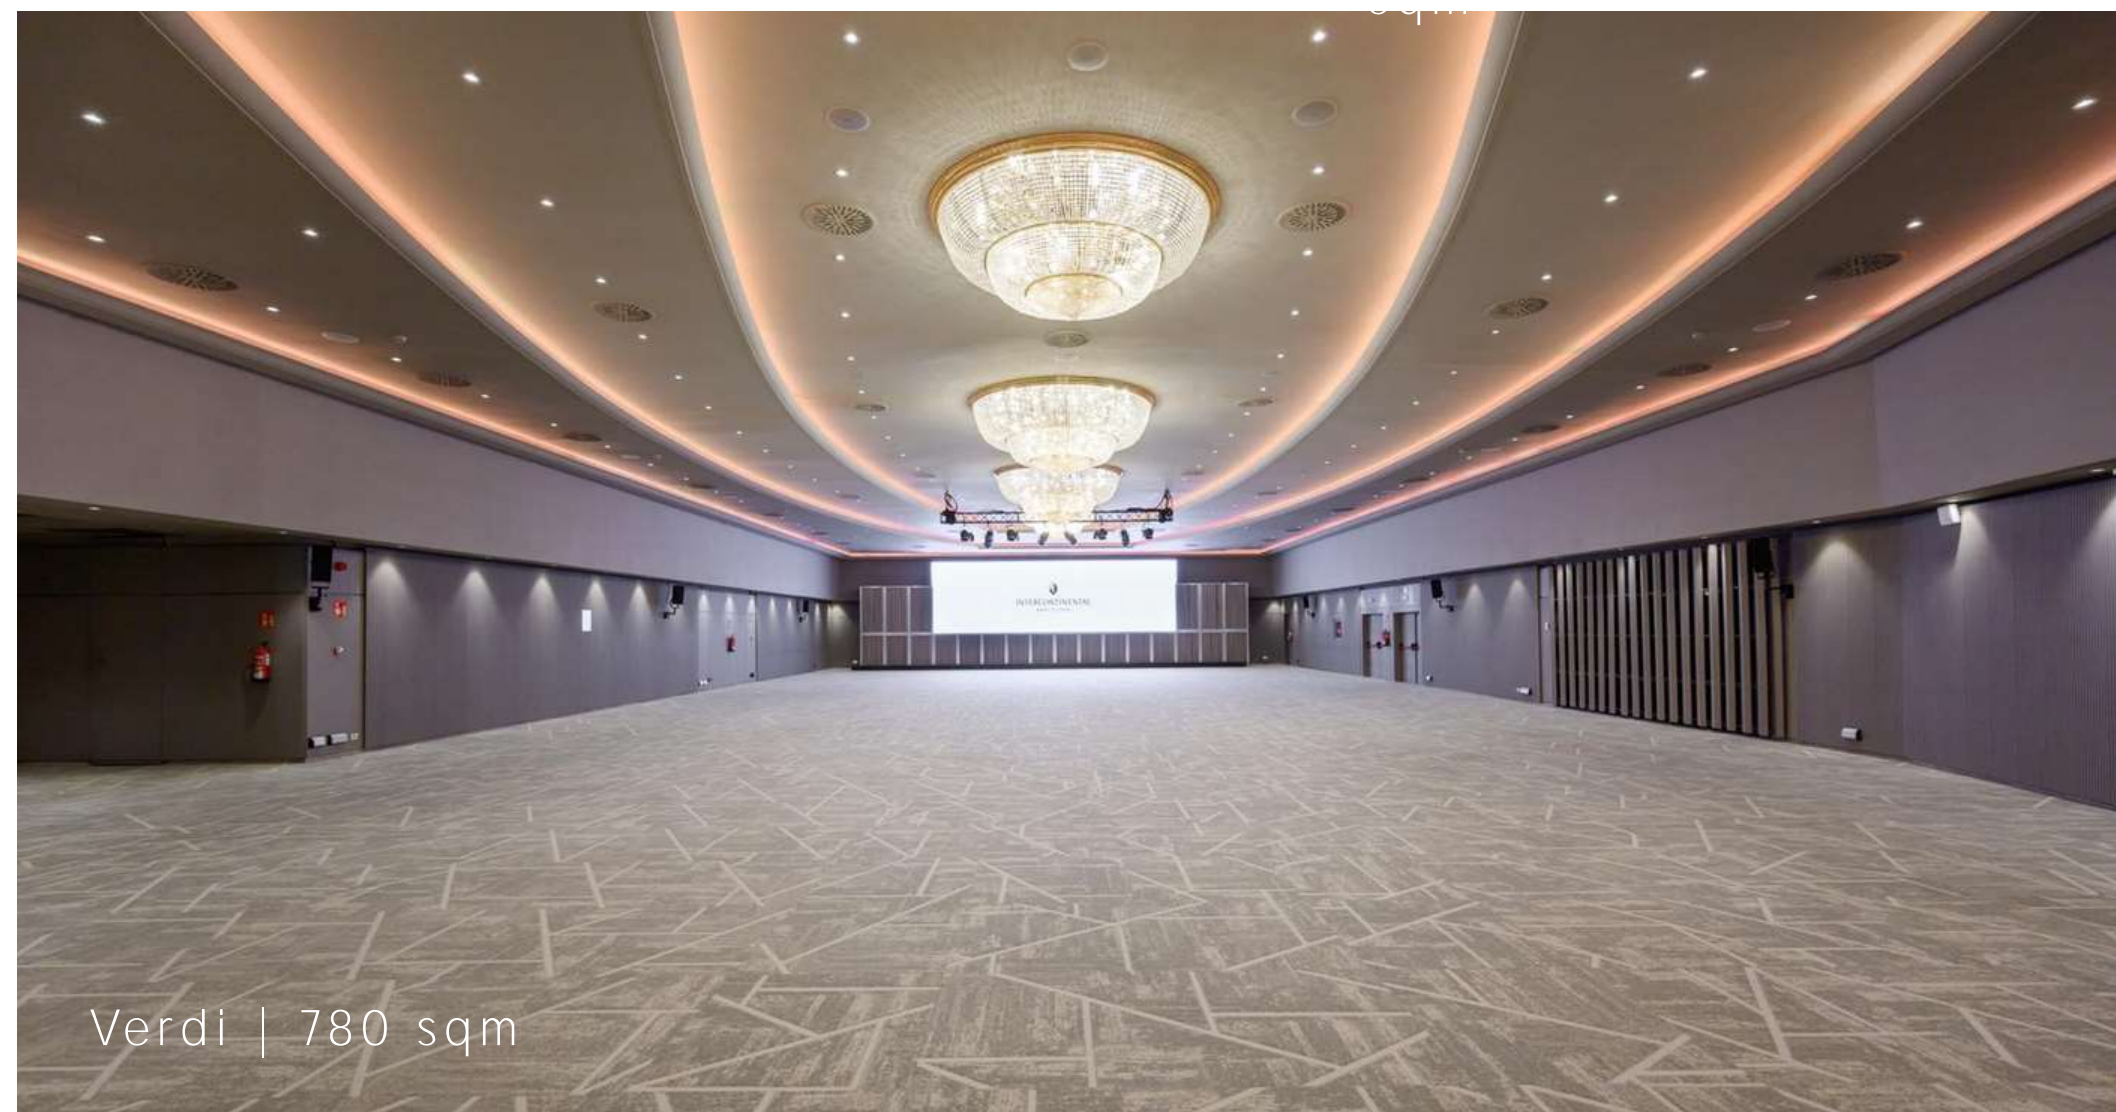

Presidential Suite | Over 180 sqm

Presidential

GEBRE

FIVE GASTRONOMIC OUTLETS

- Gebre Bar, over 200 references of Whiskey.
- QUIRAT, recently awarded a Michelin star.
- Arrel Restaurant, brunch and live music.
- 173 Rooftop Terrace, 365° panoramic views, heated pool and entertainment.
- Boira Coffee Lounge, elegant and sophisticated.

Rossini | 250
sqm

Vivaldi 1 | 125
sqm

Club Palace | 40
sqm

Verdi | 780 sqm

MEETINGS & EVENTS

3.000sqm with 20 meeting rooms, from 10 up to 1.000 people.

Most of the meeting spaces are paneled, allowing flexibility in the spaces.