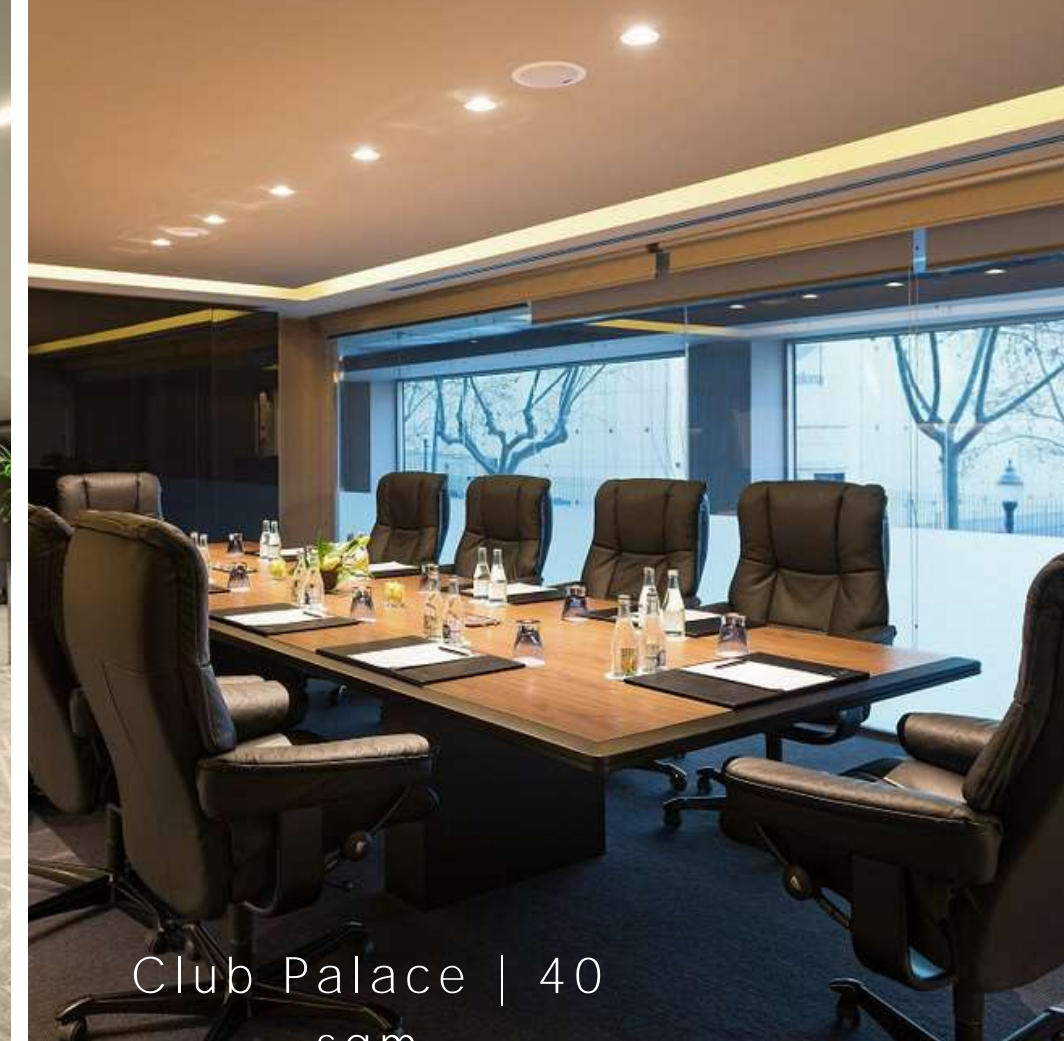

Presidential Suite | Over 180 sqm

Presidential

GEBRE

FIVE GASTRONOMIC OUTLETS

- Gebre Bar, over 200 references of Whiskey.
- QUIRAT, recently awarded a Michelin star.
- Arrel Restaurant, brunch and live music.
- 173 Rooftop Terrace, 365° panoramic views, heated pool and entertainment.
- Boira Coffee Lounge, elegant and sophisticated.

Rossini | 250
sqm

Vivaldi 1 | 125
sqm

Club Palace | 40
sqm

Verdi | 780 sqm

MEETINGS & EVENTS

3.000sqm with 20 meeting rooms, from 10 up to 1.000 people.

Most of the meeting spaces are paneled, allowing flexibility in the spaces.