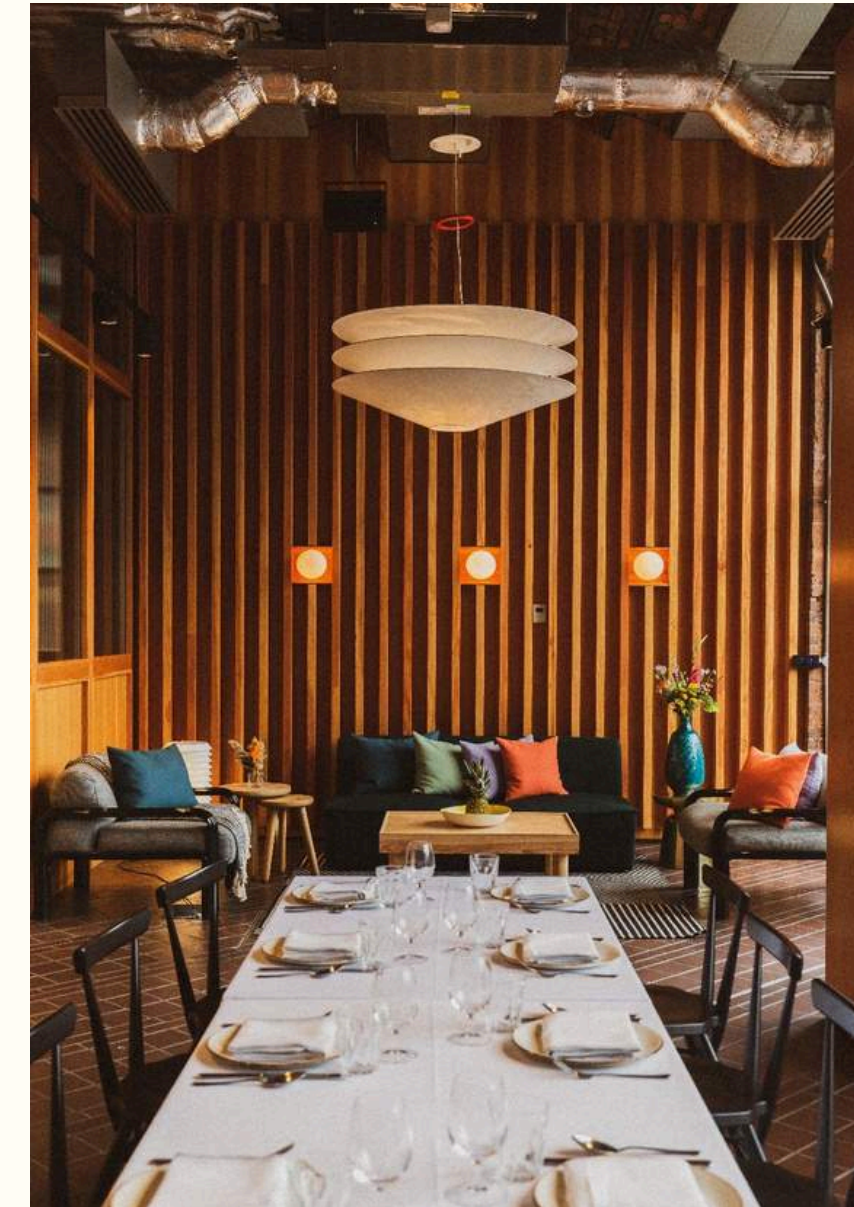

ROOM 2.

GROUND FLOOR

CAPACITY

Dining	8
Boardroom	8
Cleared	10
Soft Seating	8
Theatre	10

Width (M)	4
Length (M)	4.2

FACILITIES

- 55" or 65" LCD Screen
- Barco ClickShareSystem
- Inter-connecting with ROOM 3
- Dedicated High Speed Wi-Fi network
- Dedicated Sound System