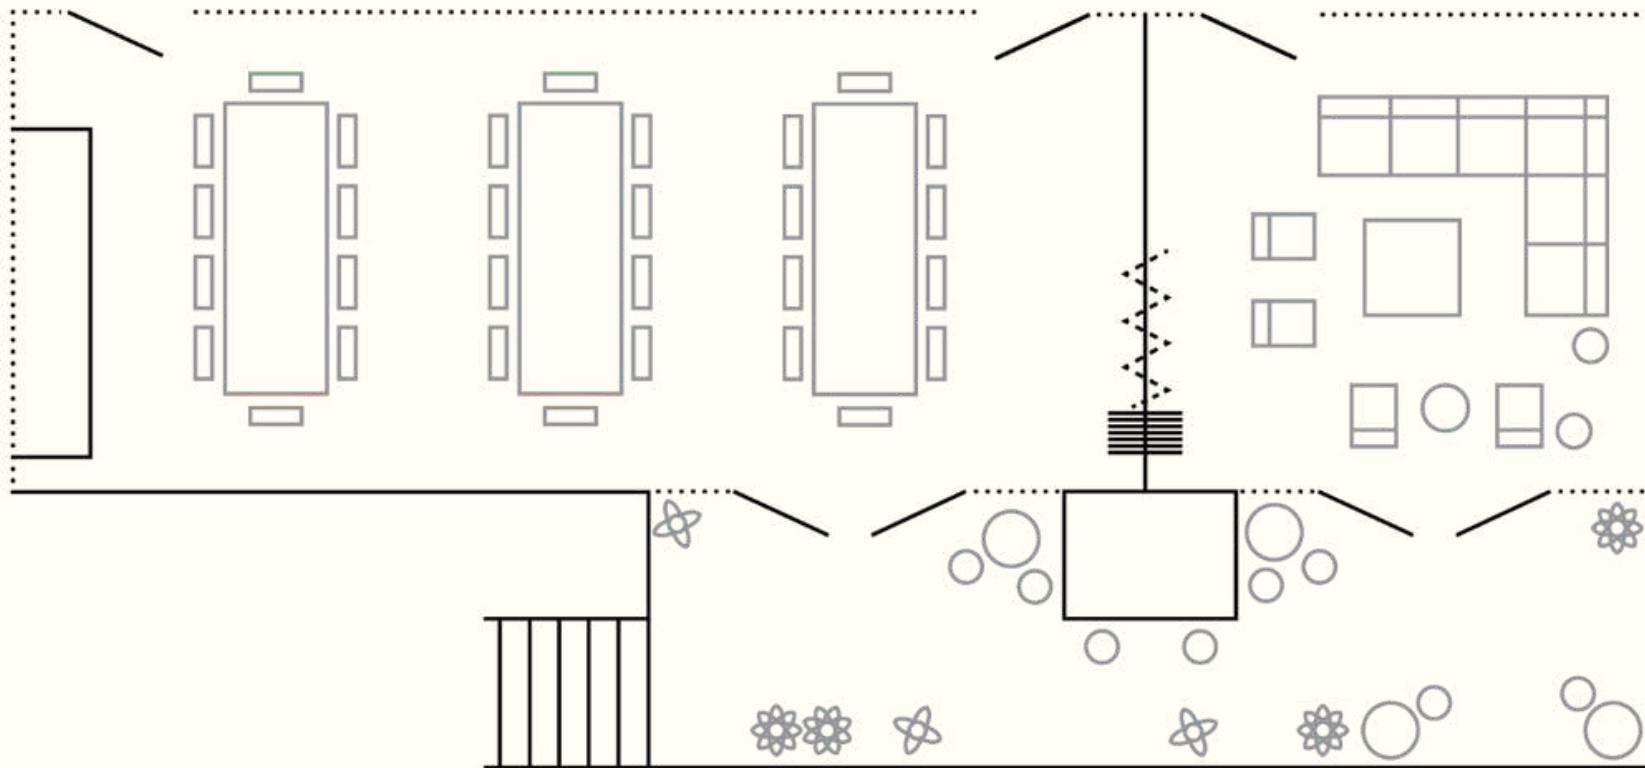

Width (M)	4
Length (M)	14.5

FACILITIES

- 55" or 65" LCD Screen
- Barco ClickShareSystem
- Inter-connecting with ROOM 3
- Dedicated High Speed Wi-Fi network
- Dedicated Sound System

ROOM 3

ROOM 2 & 3.

GROUND FLOOR

CAPACITY

Dining	50	Width (M)	4
Boardroom	36	Length (M)	7
Cleared	100		
Soft Seating	80		
Theatre	75		

FACILITIES

- 55" or 65" LCD Screen
- Barco ClickShareSystem
- Dedicated High Speed Wi-Fi network
- Dedicated Sound System

ROOM 2, 3 & TERRACE

LIBRARY & BREAKOUT AREA.

GROUND FLOOR

CAPACITY

Dining	•	
Boardroom	•	
Cleared	30	
Soft Seating	20	
Theatre	•	

Width (M)	5.2
Length (M)	9.0

FACILITIES

- 55" or 65" LCD Screen
- Barco ClickShareSystem
- Dedicated High Speed Wi-Fi network
- Dedicated Sound System