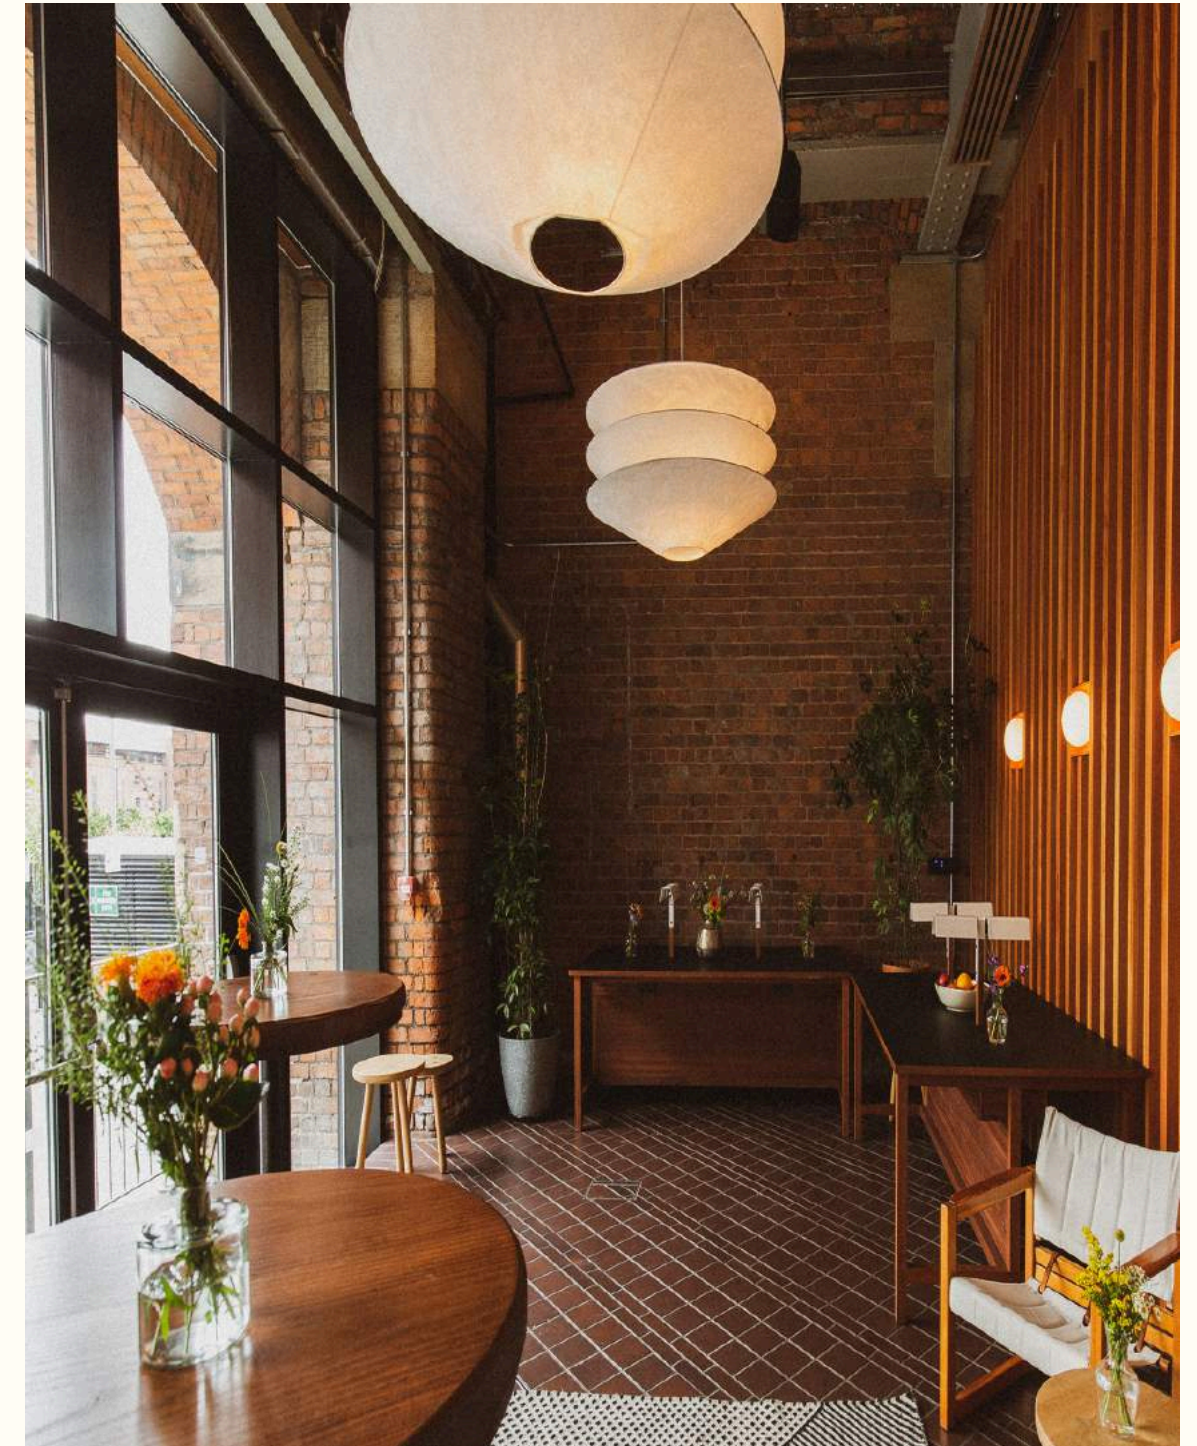

ROOM 1.

GROUND FLOOR