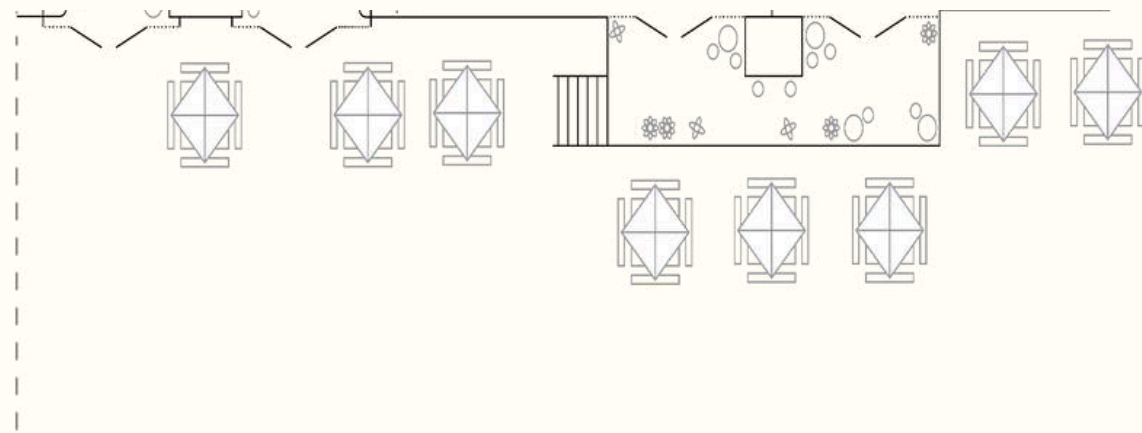

TERRACE.

GROUND FLOOR

CAPACITY HALF

Dining	50
Boardroom	•
Cleared	100
Soft Seating	•
Theatre	100

CAPACITY FULL

Dining	100
Boardroom	•
Cleared	200
Soft Seating	•
Theatre	150

Width (M)	5
Length (M)	14.5

FACILITIES

- 55" or 65" LCD Screen
- Barco ClickShareSystem
- Dedicated High Speed Wi-Fi network
- Dedicated Sound System