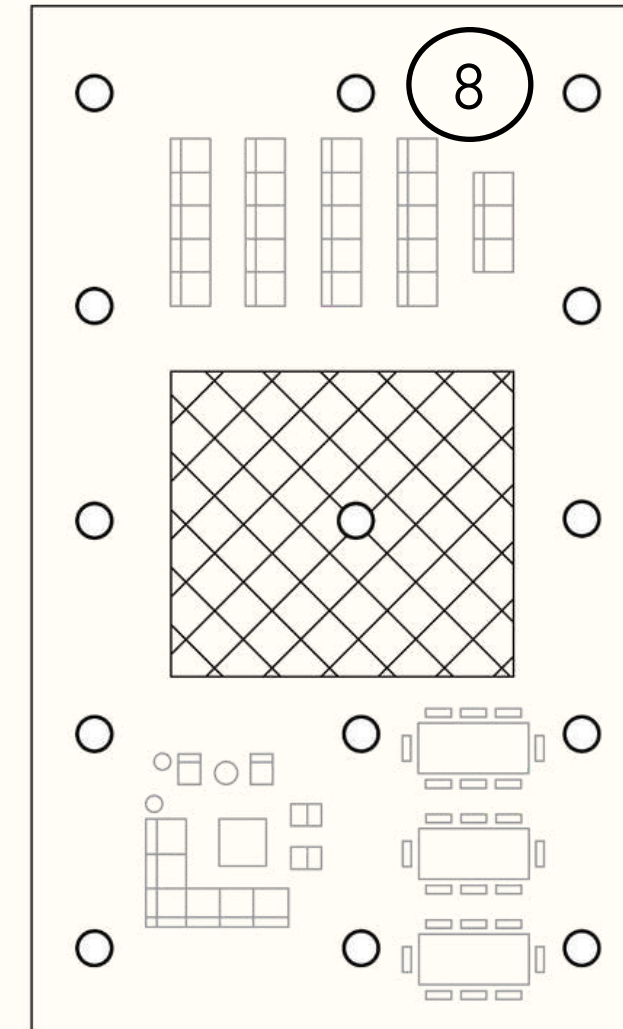

Space to move

Full sized property

With an average property size of 500sf, you have room to hop, skip and jump around.

Space to network

High speed WiFi

Desk space with multiple plug sockets and an ascetic video call background. You won't need to leave for office.

Space to notwork

Be entertained

We're connected to our city. We partner with fresh thinkers and brands to entertain your guests.

Ground Floor

First Floor

- | | | | |
|---|---------|---|----------------|
| ① | ROOM 1 | ⑤ | TERRACE |
| ② | ROOM 2 | ⑥ | MINI CINI |
| ③ | ROOM 3 | ⑦ | DSW RESTAURANT |
| ④ | LIBRARY | ⑧ | ATRIUM |

ROOM 1.

GROUND FLOOR

CAPACITY

Dining	24	Width (M)	4
Boardroom	24	Length (M)	7
Cleared	30		
Soft Seating	20		
Theatre	30		

FACILITIES

- 55" or 65" LCD Screen
- Barco ClickShareSystem
- Dedicated High Speed Wi-Fi network
- Dedicated Sound System