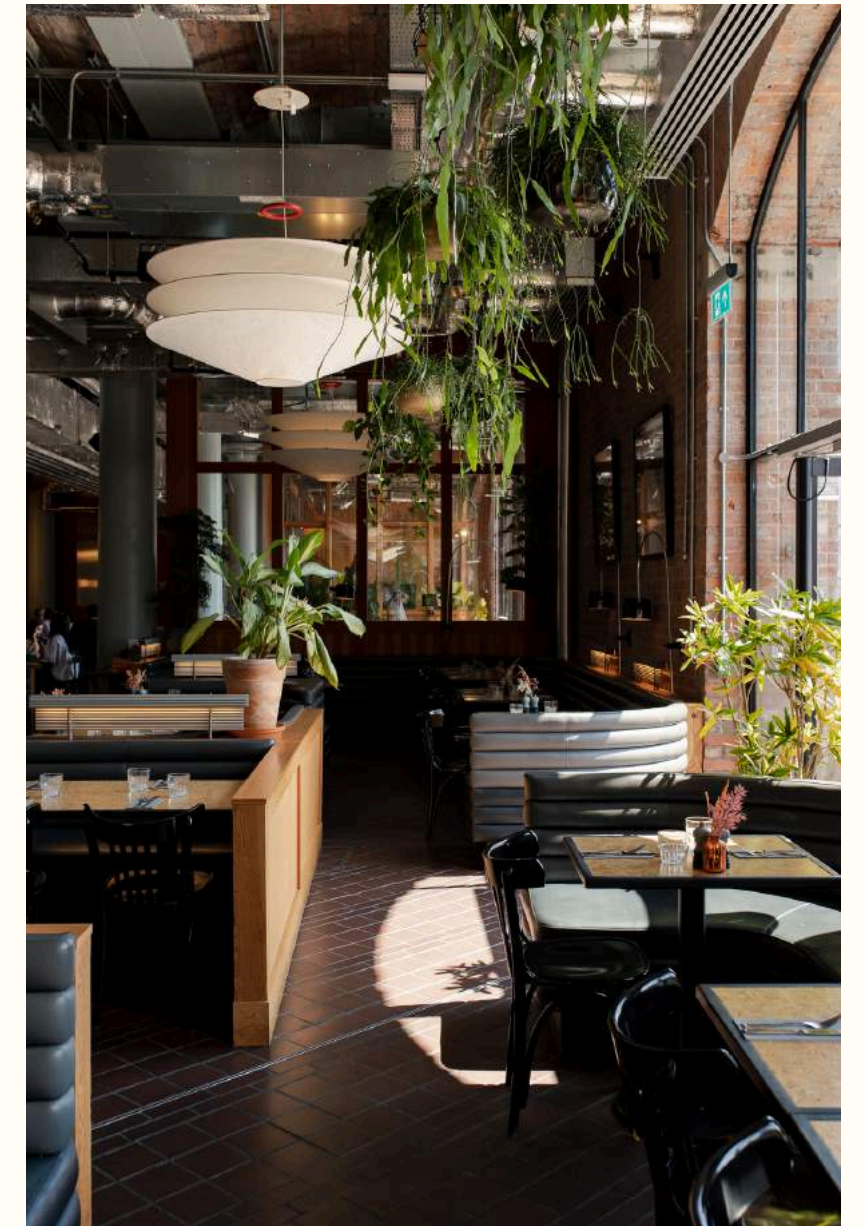

JUNGLE.

GROUND FLOOR

CAPACITY

Dining	12
Boardroom	12
Cleared	25
Soft Seating	20
Theatre	15

Width (M)	4
Length (M)	4.2

FACILITIES

- Dedicated High Speed Wi-Fi network
- Easy access to TERRACE

RESTAURANT.

GROUND FLOOR

CAPACITY

Dining	70	Width (M)	8.6
Boardroom	.	Length (M)	14.5
Cleared	.		
Soft Seating	90		
Theatre	.		

FACILITIES

- Enjoy the vibrant atmosphere of DSW but with a more private space
- Versatile space that allows different sittings and set-ups