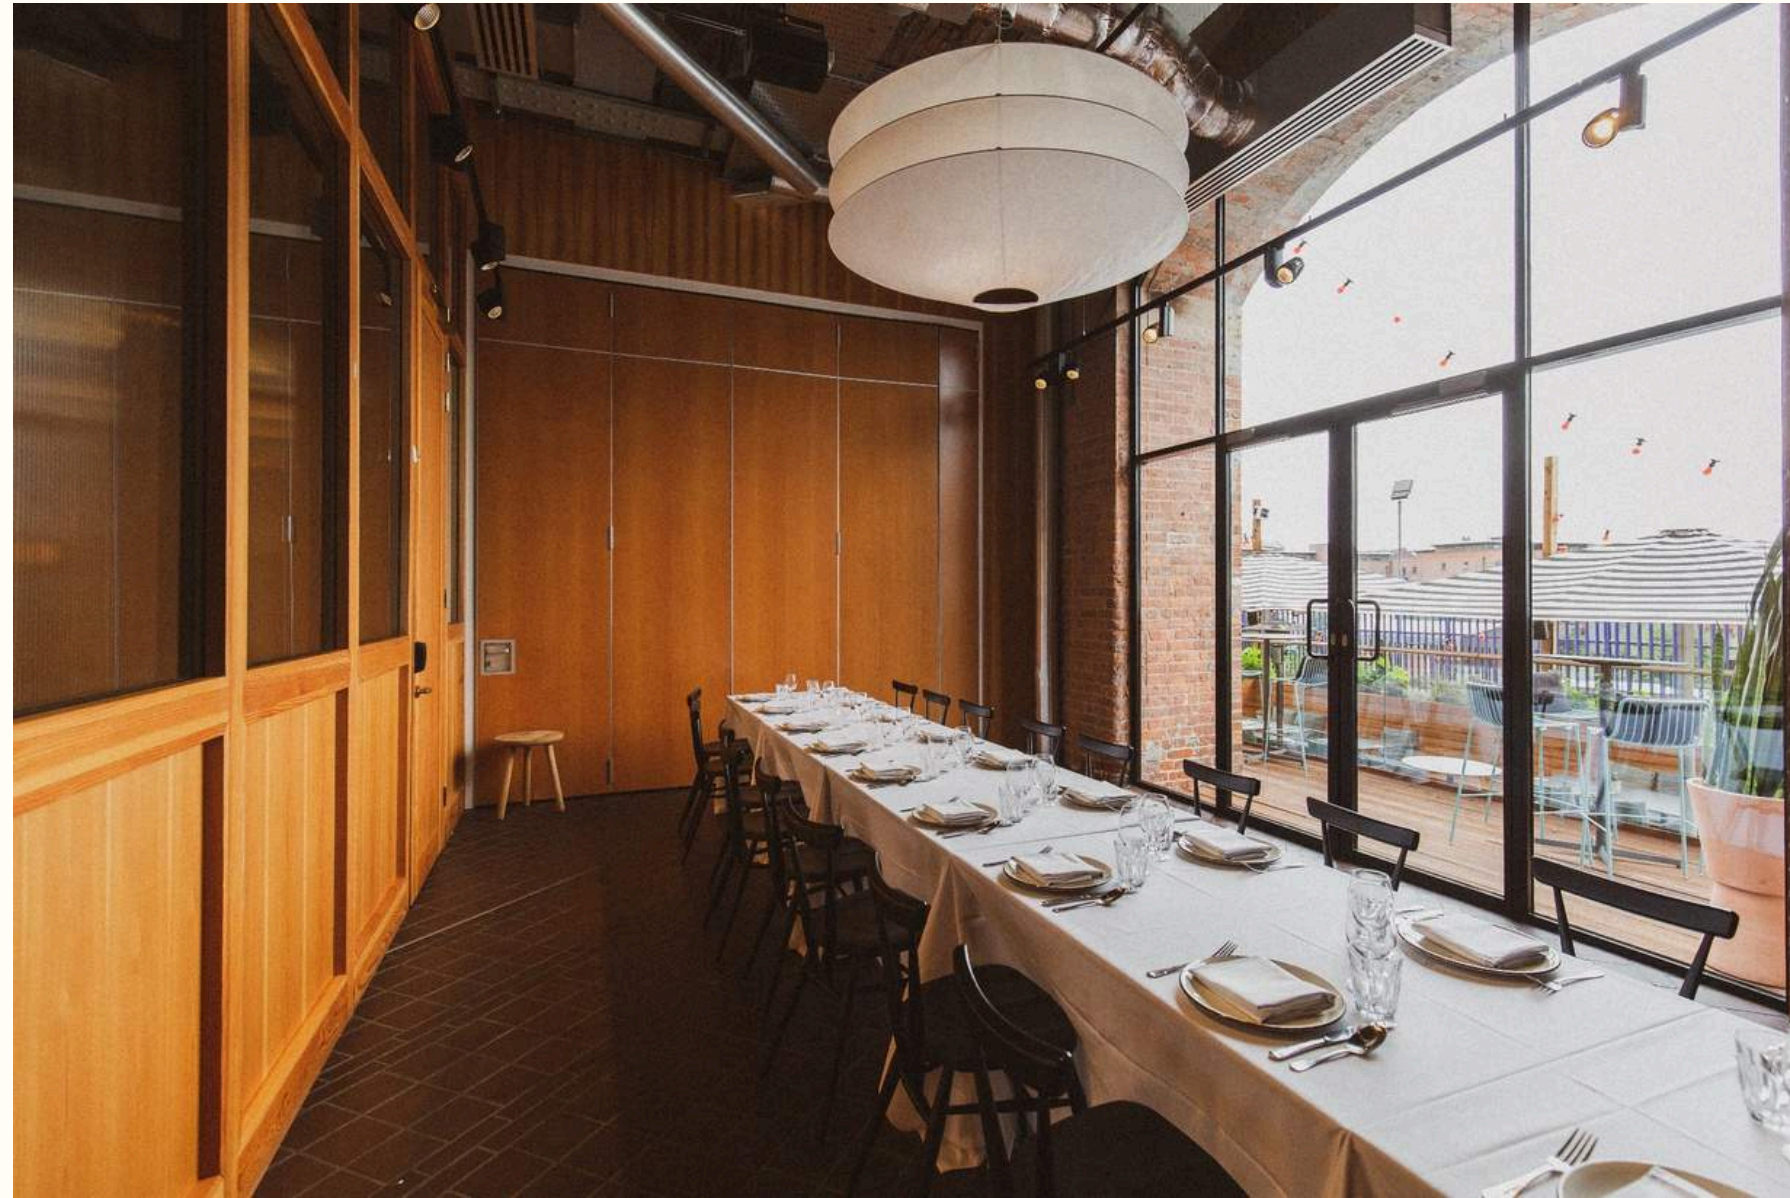

ROOM 1.

GROUND FLOOR

CAPACITY

Dining	24	Width (M)	4
Boardroom	24	Length (M)	7
Cleared	30		
Soft Seating	20		
Theatre	30		

FACILITIES

- 55" or 65" LCD Screen
- Barco ClickShareSystem
- Dedicated High Speed Wi-Fi network
- Dedicated Sound System

- 55" or 65" LCD Screen
- Barco ClickShareSystem
- Inter-connecting with ROOM 3
- Dedicated High Speed Wi-Fi network
- Dedicated Sound System

ROOM 3.

GROUND FLOOR

CAPACITY

Dining	30
Boardroom	30
Cleared	50
Soft Seating	30
Theatre	50