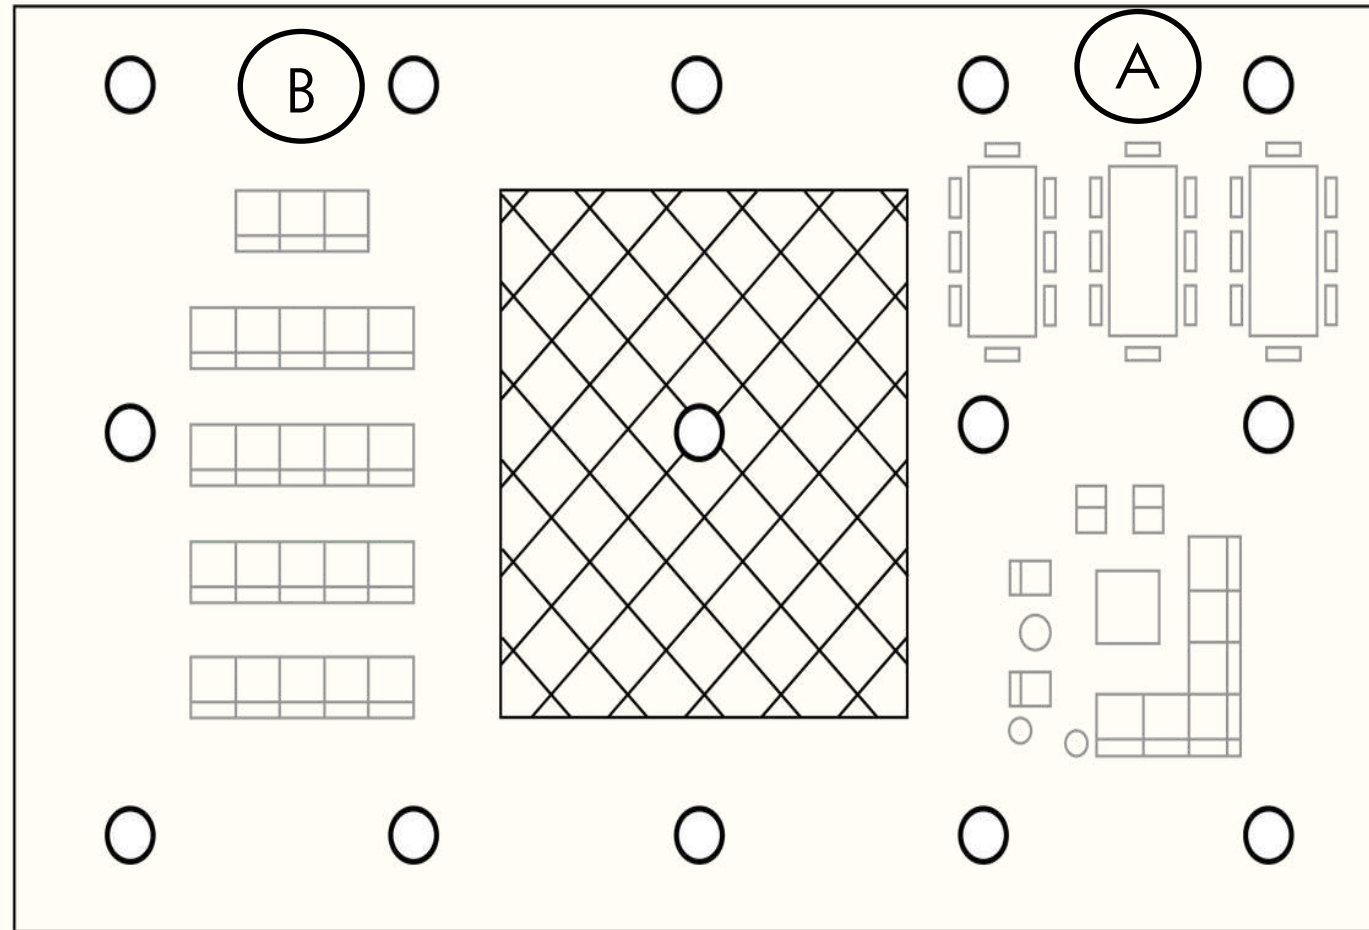

ATRIUM.

FIRST FLOOR

CAPACITY A

Dining	80	Width (M)	15.8
Boardroom	50	Length (M)	7.8
Cleared	120		
Soft Seating	60		
Theatre	100		

CAPACITY B

Dining	30	Width (M)	7.2
Boardroom	30	Length (M)	9.0
Cleared	50		
Soft Seating	30		
Theatre	40		

FACILITIES

- 55" or 65" LCD Screen
- Barco ClickShareSystem
- Dedicated High Speed Wi-Fi network
- Dedicated Sound System