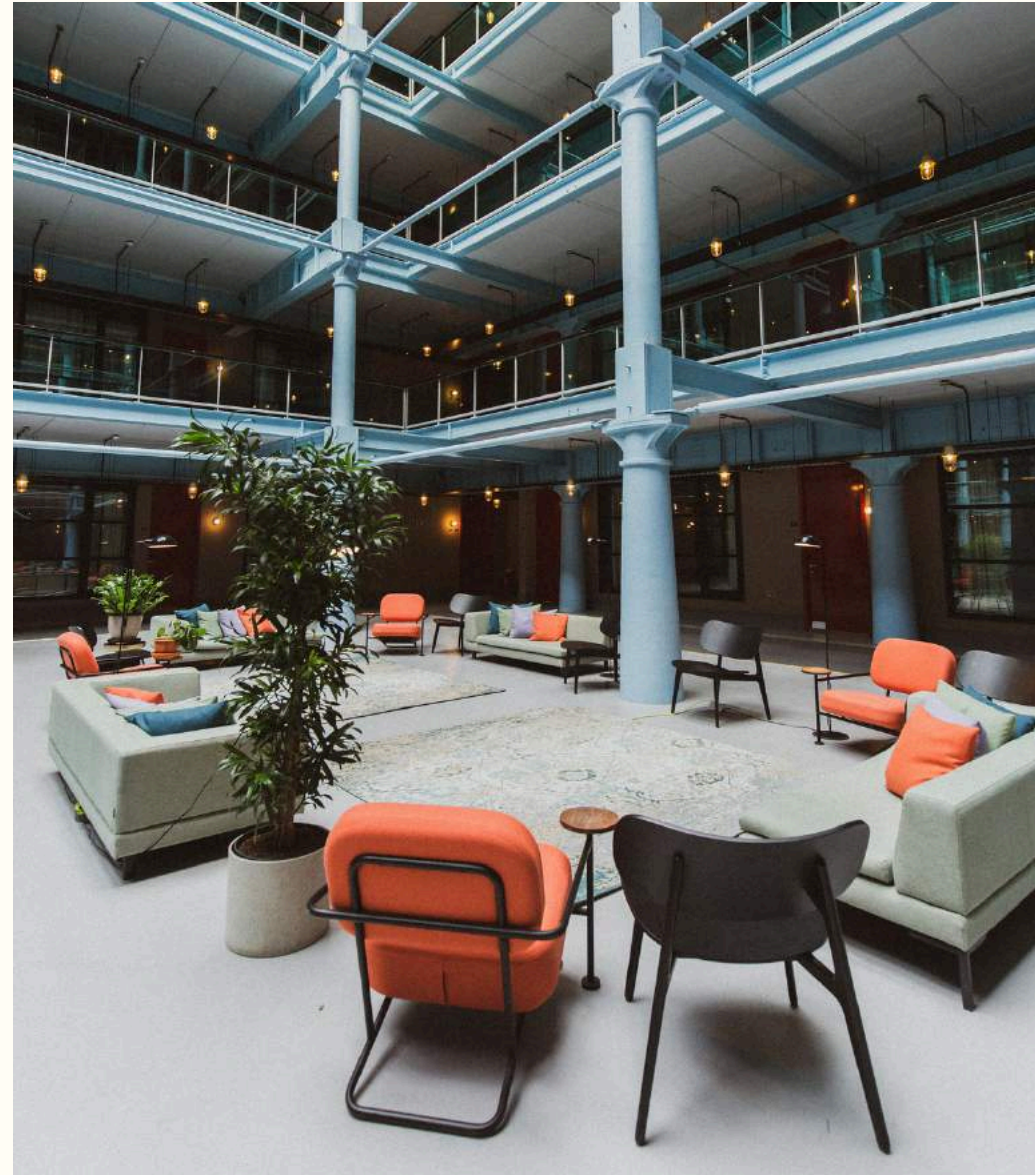

VIRTUAL VIEWING

TERRACE.

GROUND FLOOR

CAPACITY HALF

Dining	50
Boardroom	•
Cleared	100
Soft Seating	•
Theatre	100

CAPACITY FULL

Dining	100
Boardroom	•
Cleared	200
Soft Seating	•
Theatre	150

Width (M)	5
Length (M)	14.5

FACILITIES

- 55" or 65" LCD Screen
- Barco ClickShareSystem
- Dedicated High Speed Wi-Fi network
- Dedicated Sound System

MINI-CINI.

GROUND FLOOR

CAPACITY

Dining	•	Width (M)	1.5
Boardroom	•	Length (M)	10
Cleared	•		
Soft Seating	•		
Theatre	•		36

FACILITIES

- 4k Sony Projector
- 4m Screen
- 7.1 Dolby Sound
- Dedicated Wi-Fi network

ATRIUM.

FIRST FLOOR

CAPACITY A

Dining	80	Width (M)	15.8
Boardroom	50	Length (M)	7.8
Cleared	120		
Soft Seating	60		
Theatre	100		

CAPACITY B

Dining	30	Width (M)	7.2
Boardroom	30	Length (M)	9.0
Cleared	50		
Soft Seating	30		
Theatre	40		

FACILITIES

- 55" or 65" LCD Screen
- Barco ClickShareSystem
- Dedicated High Speed Wi-Fi network
- Dedicated Sound System