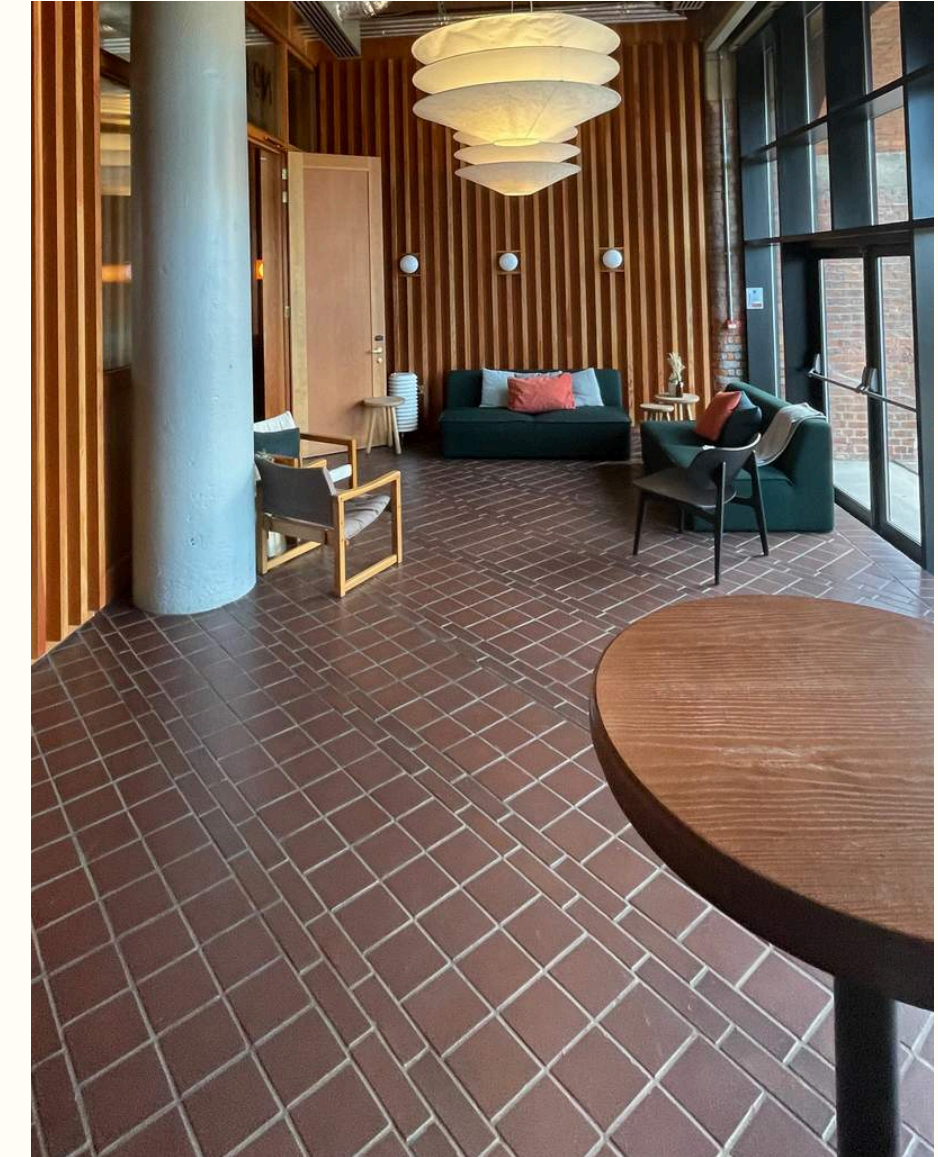

Space to move

Full sized property

With an average property size of 500sf, you have room to hop, skip and jump around.

Space to network

High speed WiFi

Desk space with multiple plug sockets and an ascetic video call background. You won't need to leave for office.

Space to notwork

Be entertained

We're connected to our city. We partner with fresh thinkers and brands to entertain your guests.

Ground Floor

First Floor

- | | | | |
|---|---------|---|----------------|
| ① | ROOM 1 | ⑤ | TERRACE |
| ② | ROOM 2 | ⑥ | MINI CINI |
| ③ | ROOM 3 | ⑦ | DSW RESTAURANT |
| ④ | LIBRARY | ⑧ | ATRIUM |

ROOM 1.

GROUND FLOOR

CAPACITY

Dining	24	Width (M)	4
Boardroom	24	Length (M)	7
Cleared	30		
Soft Seating	20		
Theatre	30		

FACILITIES

- 55" or 65" LCD Screen
- Barco ClickShareSystem
- Dedicated High Speed Wi-Fi network
- Dedicated Sound System