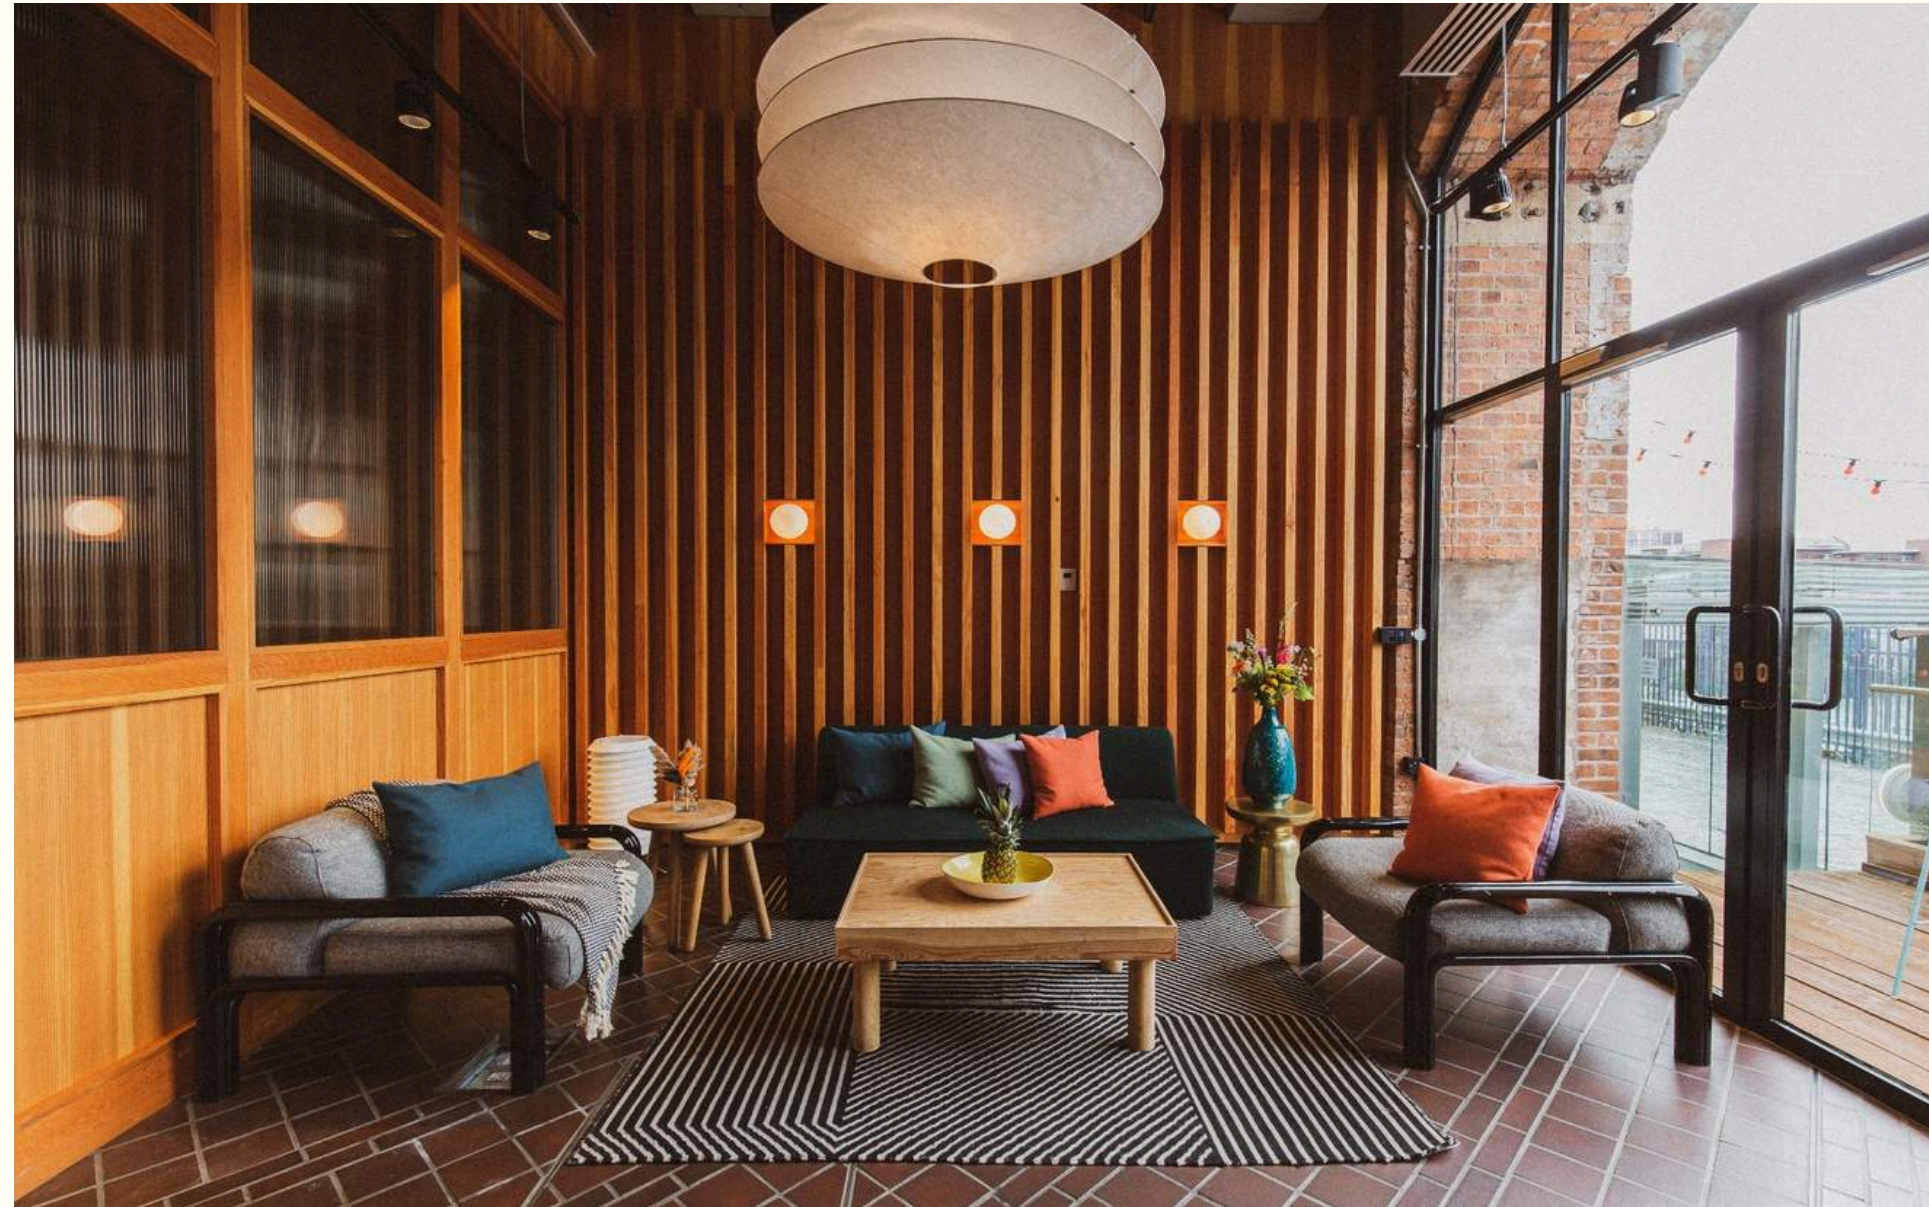

ROOM 2.

GROUND FLOOR

CAPACITY

Dining	8
Boardroom	8
Cleared	10
Soft Seating	8
Theatre	10

Width (M)	4
Length (M)	4.2

FACILITIES

- 55" or 65" LCD Screen
- Barco ClickShareSystem
- Inter-connecting with ROOM 3
- Dedicated High Speed Wi-Fi network
- Dedicated Sound System