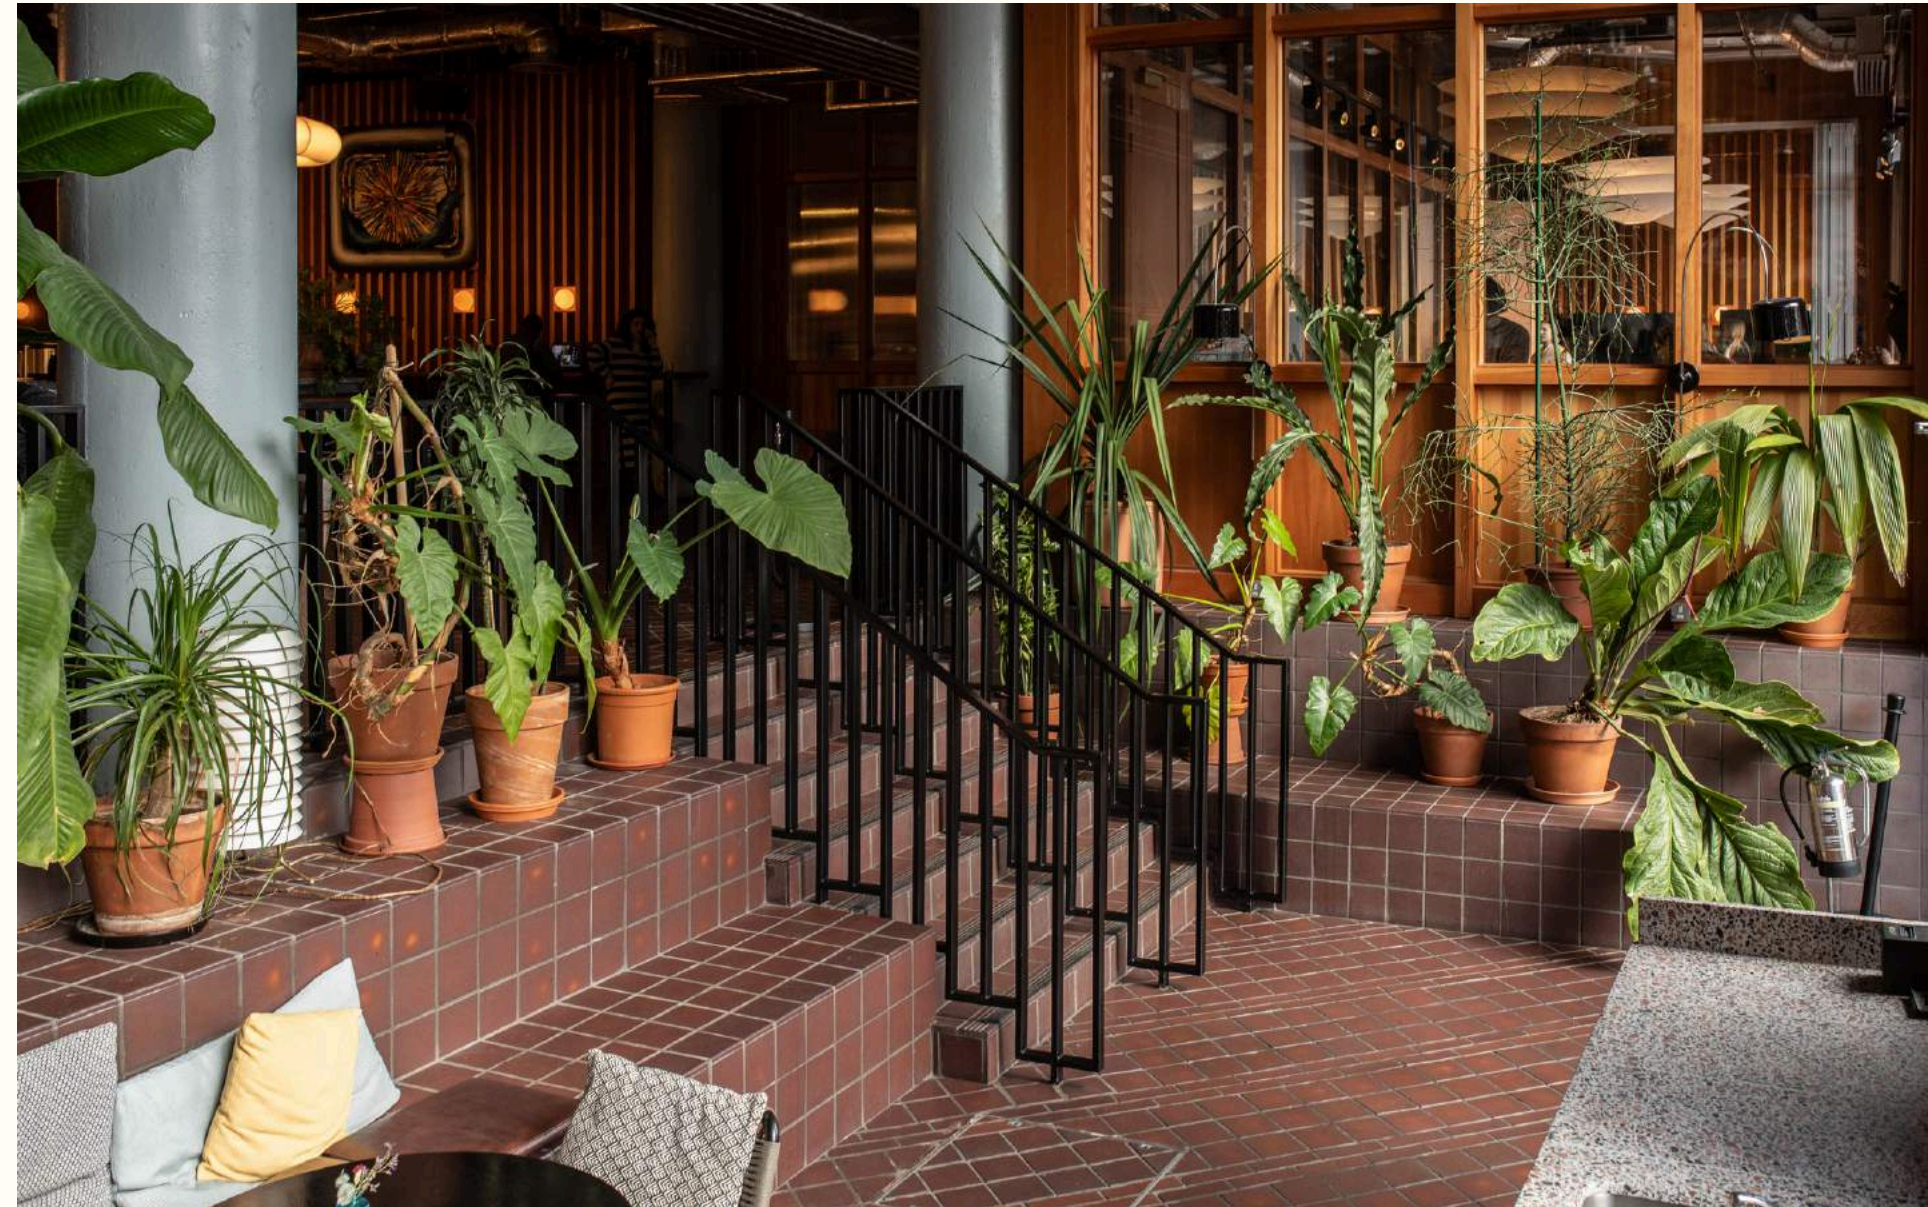

JUNGLE.

GROUND FLOOR

CAPACITY

Dining	12
Boardroom	12
Cleared	25
Soft Seating	20
Theatre	15

Width (M)	4
Length (M)	4.2

FACILITIES

- Dedicated High Speed Wi-Fi network
- Easy access to TERRACE

RESTAURANT.