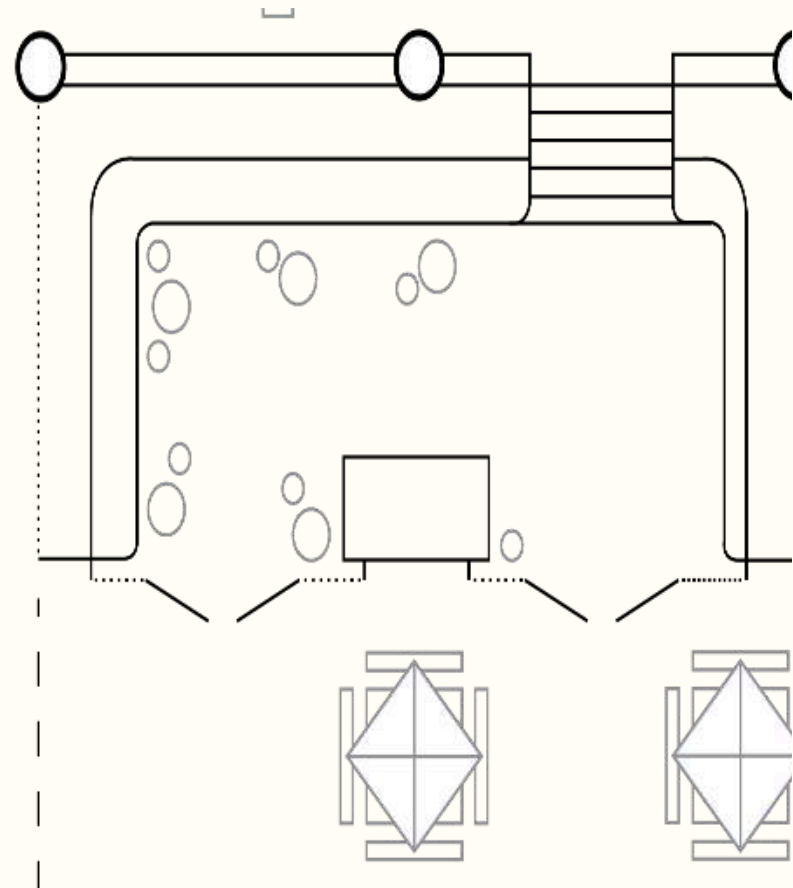

JUNGLE.

GROUND FLOOR

CAPACITY

Dining	12
Boardroom	12
Cleared	25
Soft Seating	20
Theatre	15

Width (M)	4
Length (M)	4.2

FACILITIES

- Dedicated High Speed Wi-Fi network
- Easy access to TERRACE

RESTAURANT.