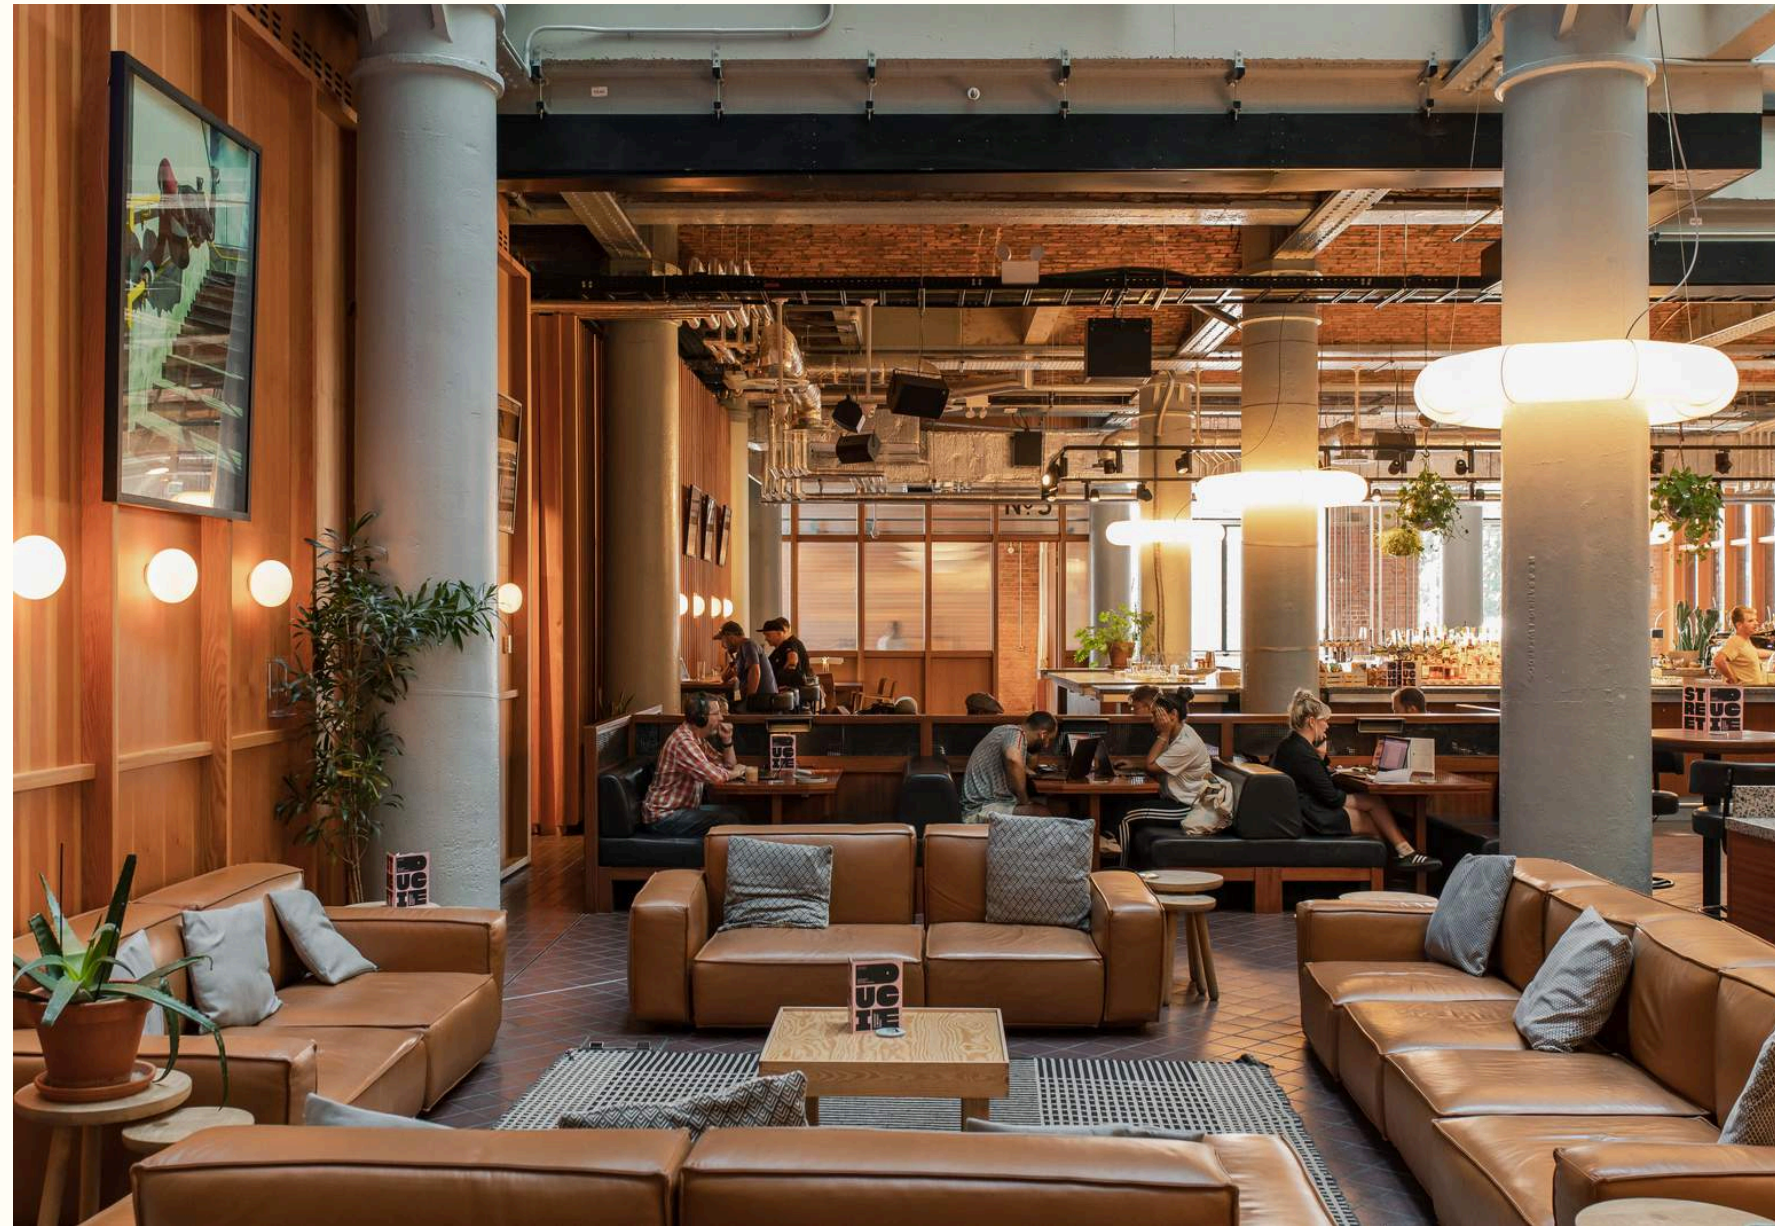

LOUNGE.

GROUND FLOOR

CAPACITY

Dining	70	Width (M)	16.57
Boardroom	•	Length (M)	12.14
Cleared	90		
Soft Seating	60		
Theatre	•		

FACILITIES

- Enjoy the ambience and atmosphere of DSW
- Perfect for celebrating special occasions in a relaxed layout
- Dedicated events team to look after your party
- Not missing out on the entertainment that DSW offers with DJ on the weekend afternoons and evenings

VIRTUAL VIEWING