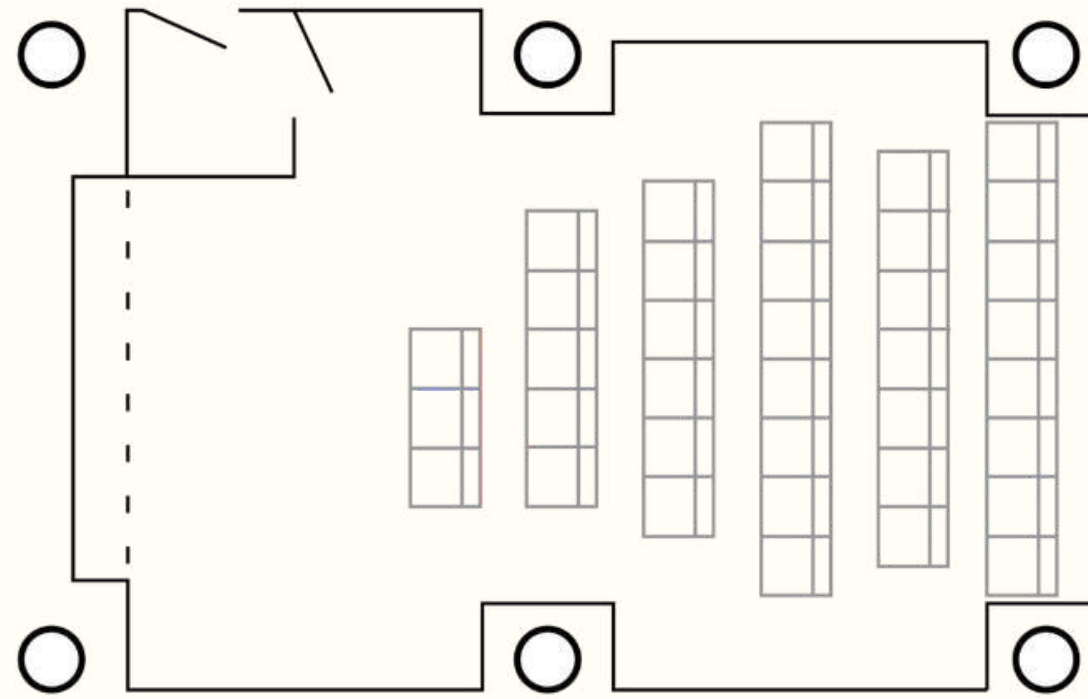

VIRTUAL VIEWING

TERRACE.

GROUND FLOOR

CAPACITY HALF

Dining	50
Boardroom	•
Cleared	100
Soft Seating	•
Theatre	100

CAPACITY FULL

Dining	100
Boardroom	•
Cleared	200
Soft Seating	•
Theatre	150

Width (M)	5
Length (M)	14.5

FACILITIES

- 55" or 65" LCD Screen
- Barco ClickShareSystem
- Dedicated High Speed Wi-Fi network
- Dedicated Sound System

MINI-CINI.

GROUND FLOOR

CAPACITY

Dining	•	Width (M)	1.5
Boardroom	•	Length (M)	10
Cleared	•		
Soft Seating	•		
Theatre	•		36