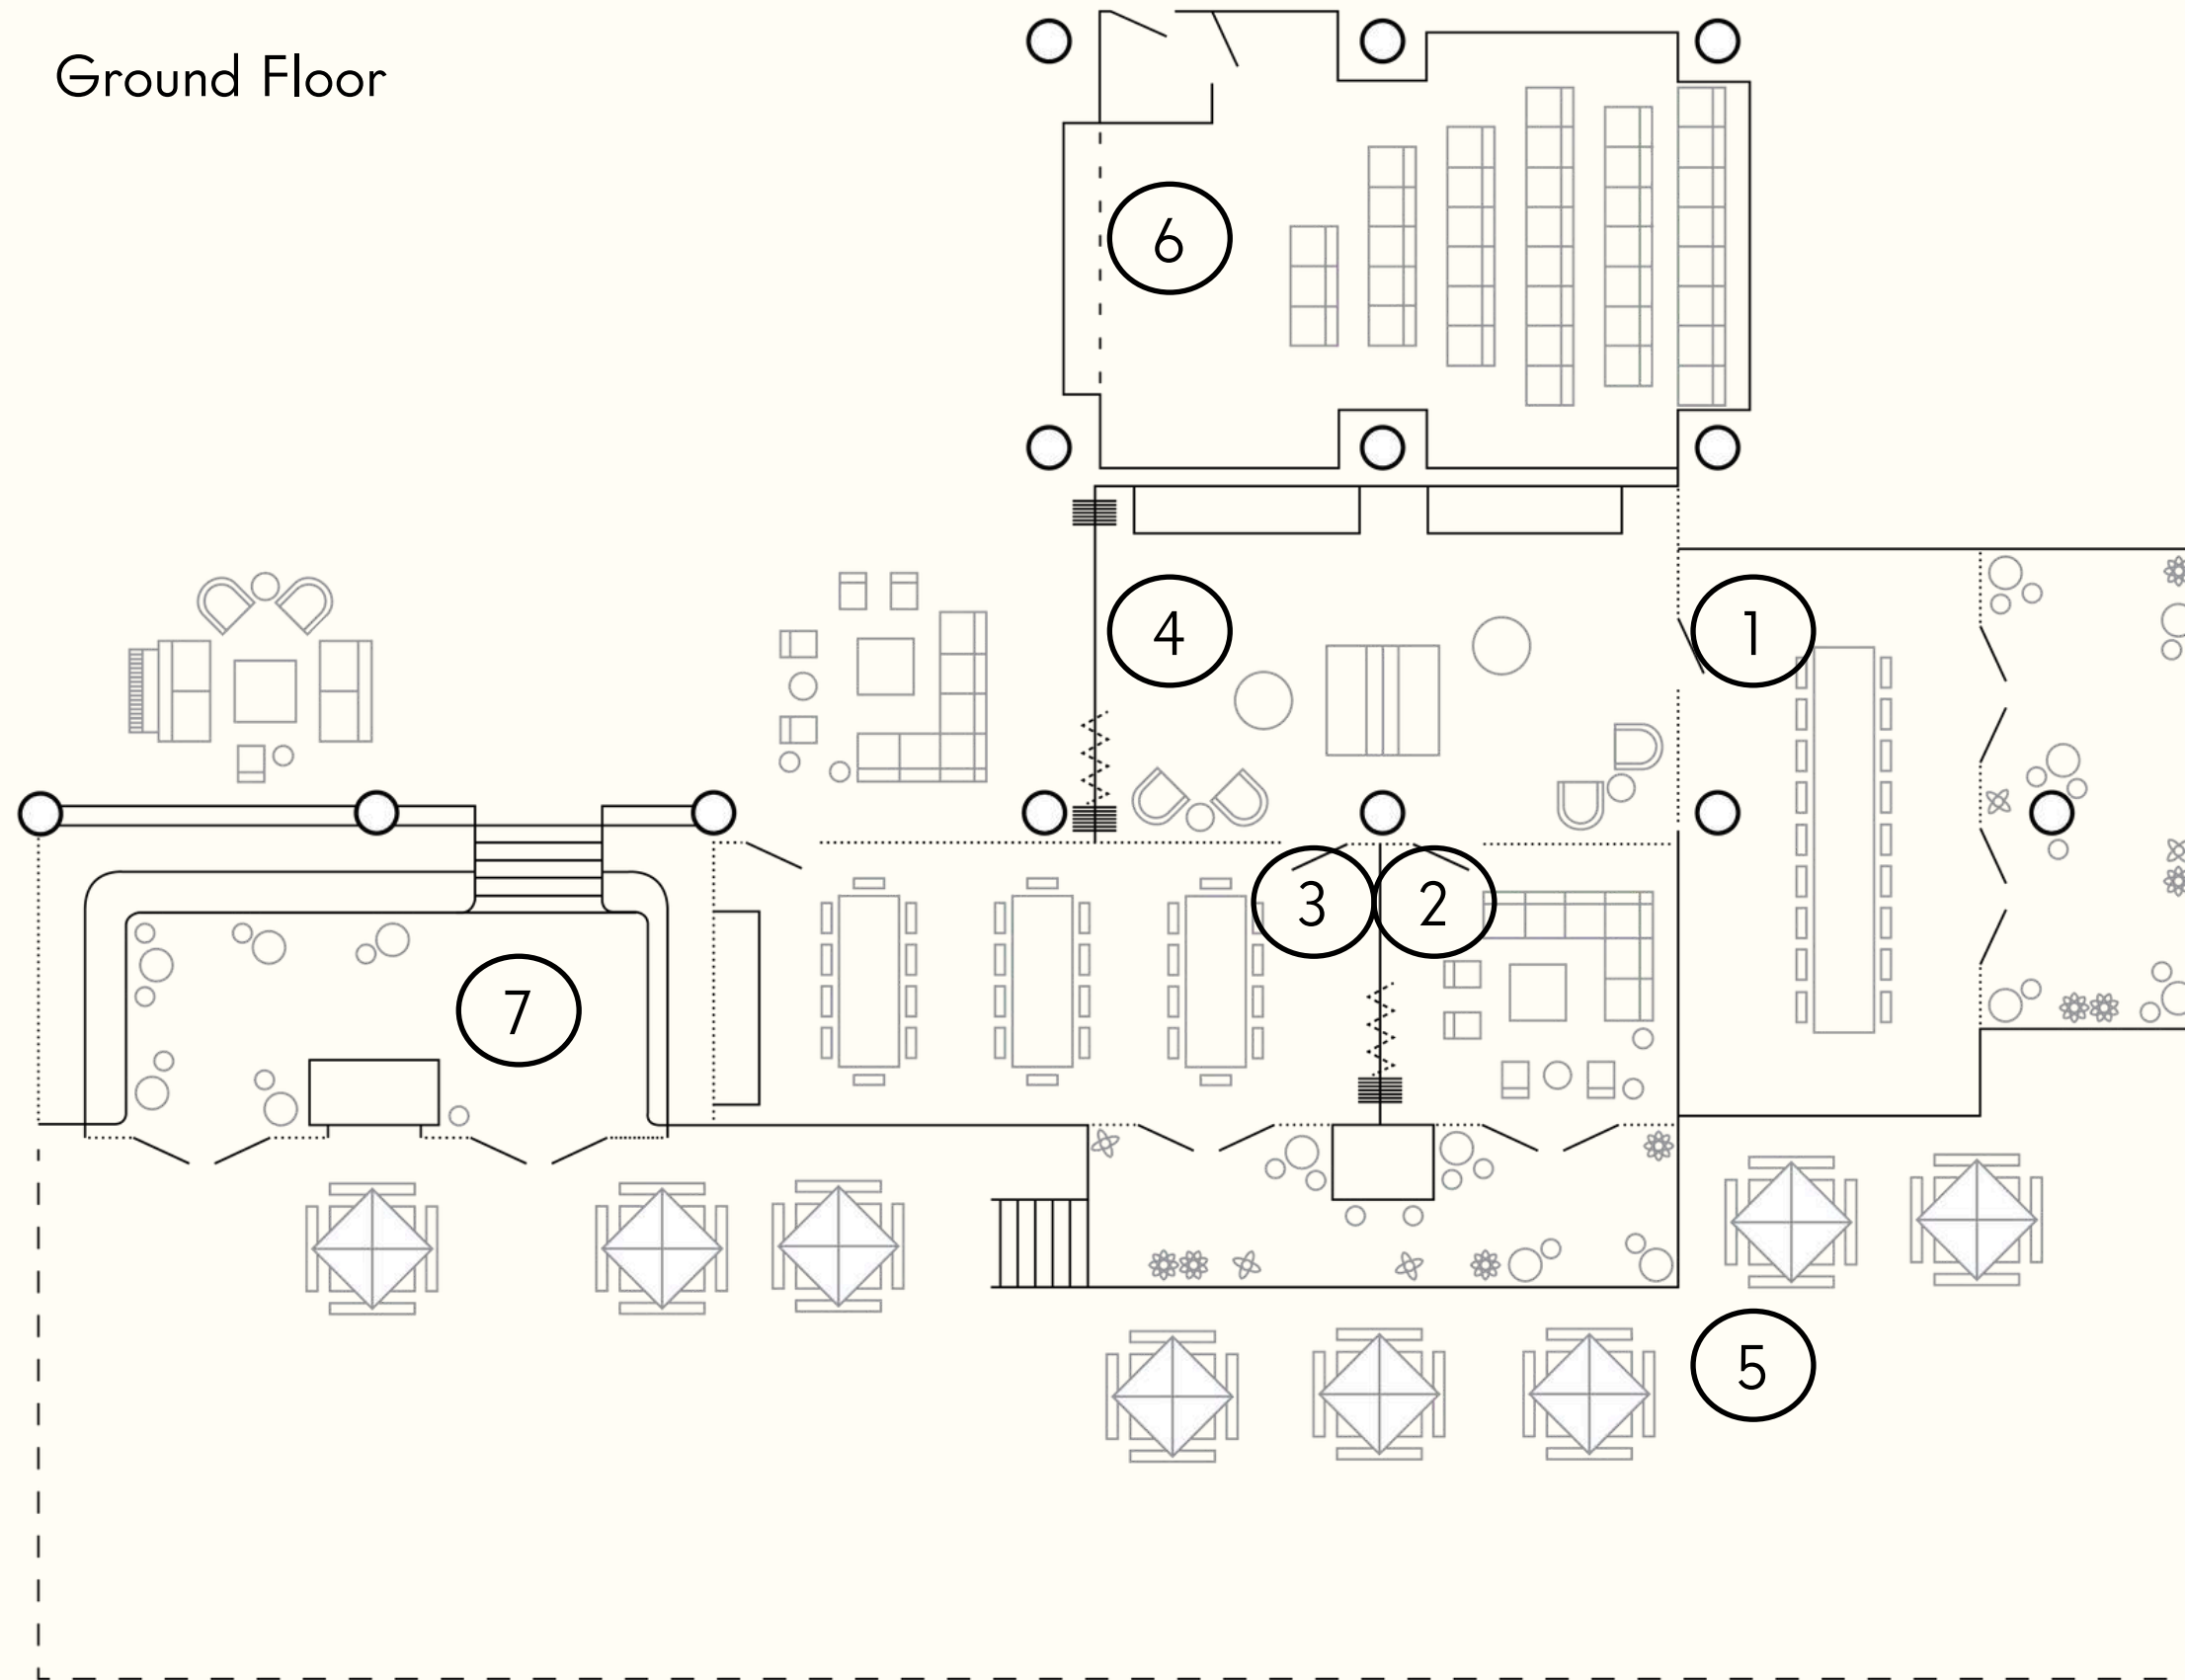

Space to move

Full sized property

With an average property size of 500sf, you have room to hop, skip and jump around.

Space to network

High speed WiFi

Desk space with multiple plug sockets and an ascetic video call background. You won't need to leave for office.

Space to notwork

Be entertained

We're connected to our city. We partner with fresh thinkers and brands to entertain your guests.

Ground Floor

First Floor

- | | | | |
|---|---------|---|----------------|
| ① | ROOM 1 | ⑤ | TERRACE |
| ② | ROOM 2 | ⑥ | MINI CINI |
| ③ | ROOM 3 | ⑦ | DSW RESTAURANT |
| ④ | LIBRARY | ⑧ | ATRIUM |

ROOM 1.

GROUND FLOOR

CAPACITY

Dining	24	Width (M)	4
Boardroom	24	Length (M)	7
Cleared	30		
Soft Seating	20		
Theatre	30		

FACILITIES

- 55" or 65" LCD Screen
- Barco ClickShareSystem
- Dedicated High Speed Wi-Fi network
- Dedicated Sound System