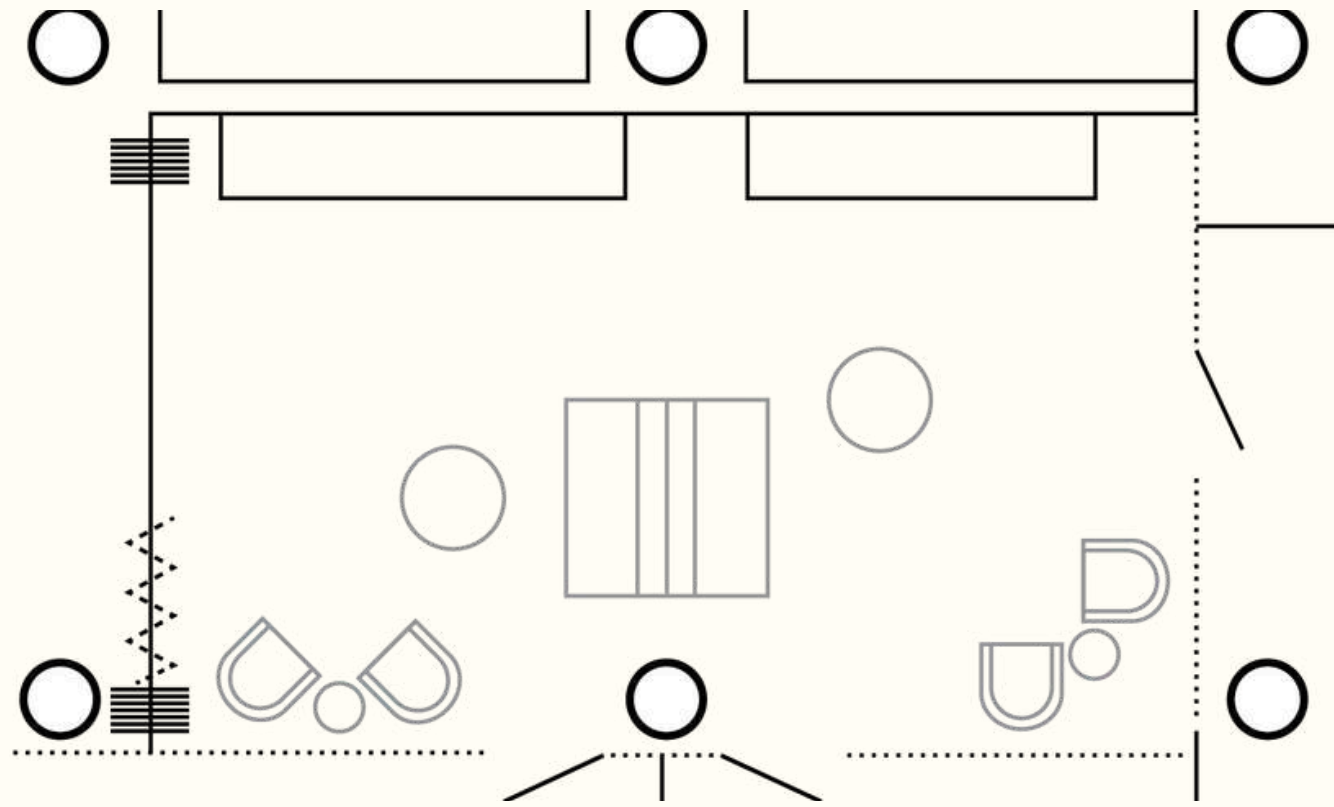

Width (M)	4
Length (M)	14.5

FACILITIES

- 55" or 65" LCD Screen
- Barco ClickShareSystem
- Inter-connecting with ROOM 3
- Dedicated High Speed Wi-Fi network
- Dedicated Sound System

ROOM 3

ROOM 2 & 3.

GROUND FLOOR

CAPACITY

Dining	50	Width (M)	4
Boardroom	36	Length (M)	7
Cleared	100		
Soft Seating	80		
Theatre	75		

FACILITIES

- 55" or 65" LCD Screen
- Barco ClickShareSystem
- Dedicated High Speed Wi-Fi network
- Dedicated Sound System

ROOM 2, 3 & TERRACE

LIBRARY & BREAKOUT AREA.

GROUND FLOOR

CAPACITY

Dining	•	
Boardroom	•	
Cleared	30	
Soft Seating	20	
Theatre	•	

Width (M)	5.2
Length (M)	9.0

FACILITIES

- 55" or 65" LCD Screen
- Barco ClickShareSystem
- Dedicated High Speed Wi-Fi network
- Dedicated Sound System