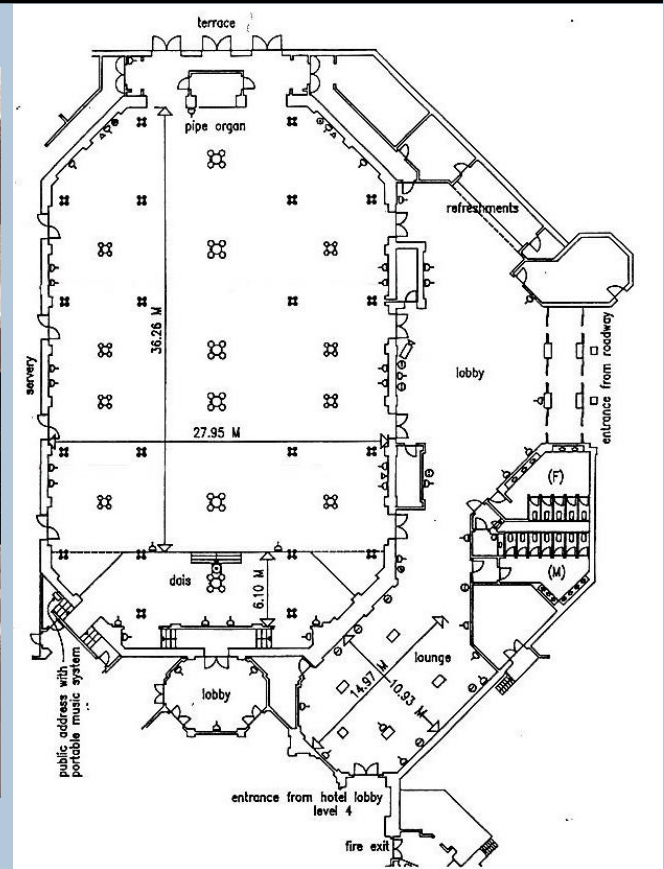

MAJAN BALLROOM