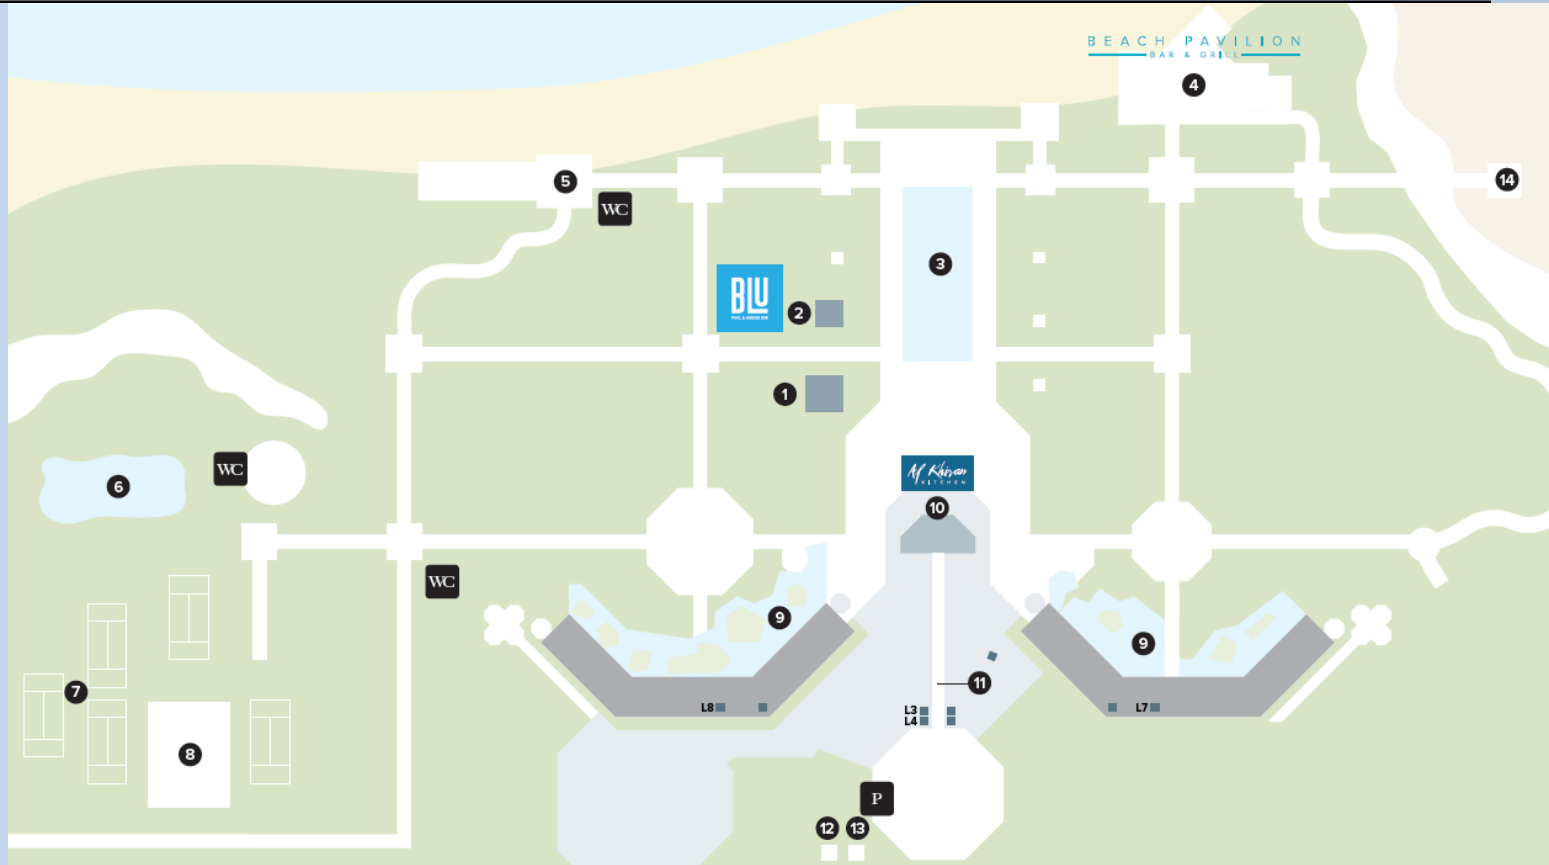

## BUSTAN LAWNS BEACH

---

# Hotel Map

## Level 4

- 1 Atrium Lobby Lounge
- 2 Pearl Room
- 3 Al Marjan
- 4 Sifah Room
- 5 Business Centre
- 6 Reception And Concierge
- 7 Al Maha
- 8 Omani Majlis - Coffee Man
- 9 China Mood Restaurant
- 10 Main Entrance
- 11 Valet Parking