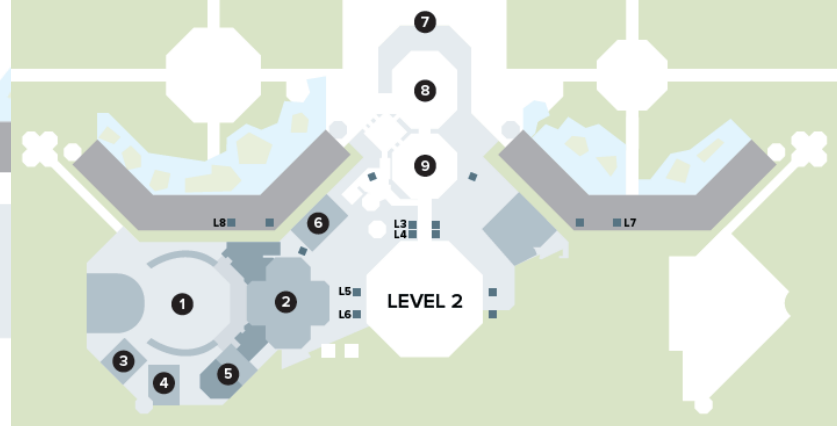

## Level 4

- 1 Atrium Lobby Lounge
- 2 Pearl Room
- 3 Al Marjan
- 4 Sifah Room
- 5 Business Centre
- 6 Reception And Concierge
- 7 Al Maha
- 8 Omani Majlis - Coffee Man
- 9 China Mood Restaurant
- 10 Main Entrance
- 11 Valet Parking

## Elevators

- L1-2** Floors 3 To 8  
Ruwi Room, Majan Ballroom
- L3-4** Main Lift, Rooms 1 To 8  
Access To Ground Level, Al Khiran Terrace, Outdoor Facilities And Pool
- L5-6** Floors 3 To 8  
Oman Auditorium, Boshar Room, All Other Meeting Rooms Except Majan Ballroom And Ruwi Room)
- L7-8** Floors 1 To 3  
East Wing  
West Wing

## Level 3

- 1 Oman Auditorium
- 2 Auditorium Foyer
- 3 Ruwi Room
- 4 Majan Ballroom
- 5 Ballroom Foyer

## Level 2

- 1 Oman Auditorium
- 2 Boshar Room
- 3 Sidab Room
- 4 Tiwi Room
- 5 Qurayyat Room
- 6 Mazoon Room
- 7 Qantab Terrace
- 8 Qantab Room
- 9 Qurm Room

Thank you!

THE RITZ-CARLTON