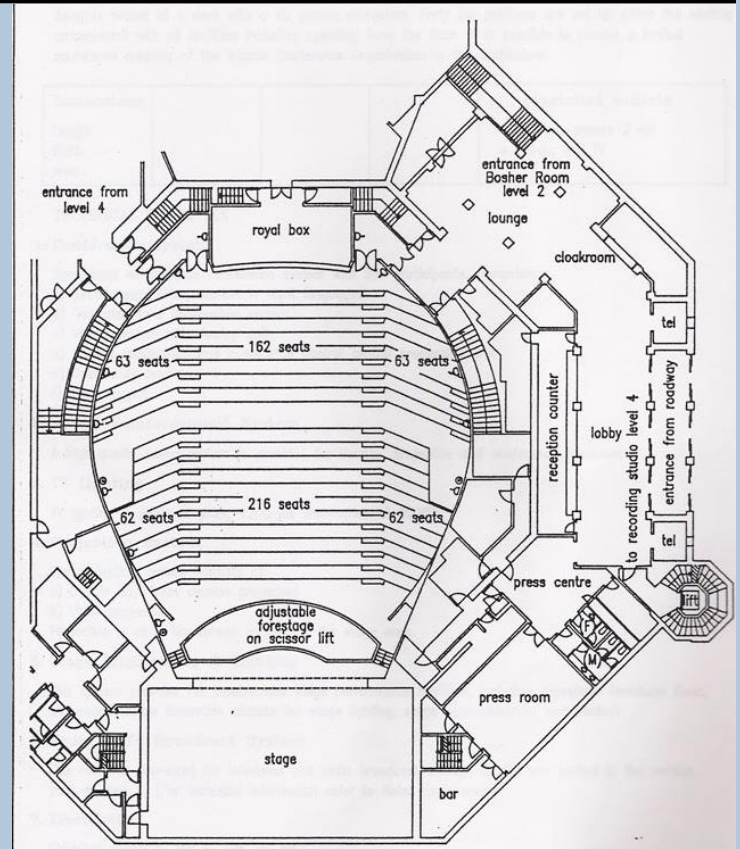

ROYAL OMAN AUDITORIUM