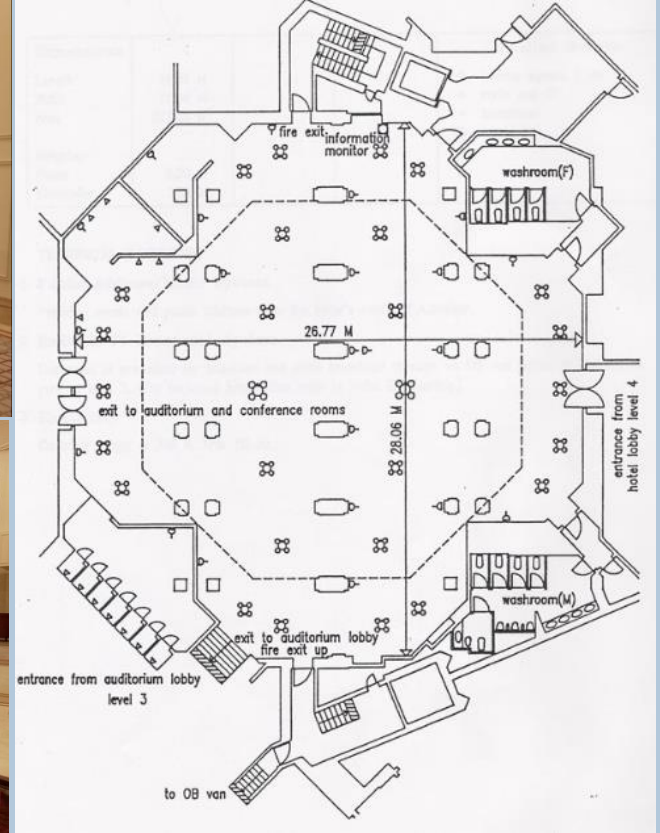

Bosher Room (Connected to Royal Oman Auditorium)