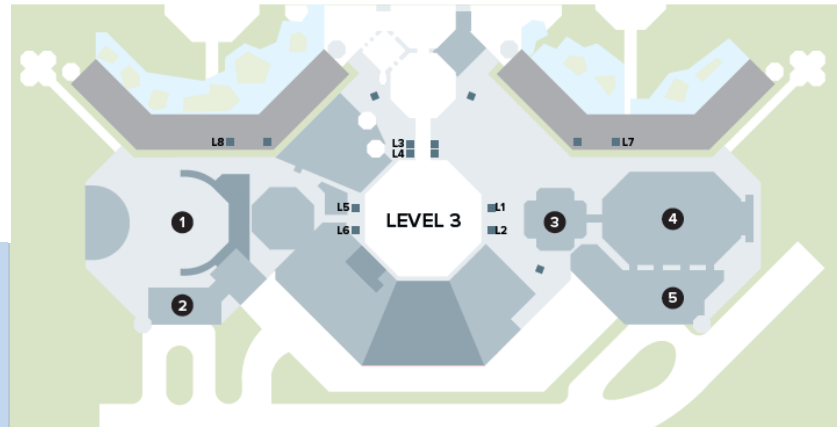

## Level 4

- 1 Atrium Lobby Lounge
- 2 Pearl Room
- 3 Al Marjan
- 4 Sifah Room
- 5 Business Centre
- 6 Reception And Concierge
- 7 Al Maha
- 8 Omani Majlis - Coffee Man
- 9 China Mood Restaurant
- 10 Main Entrance
- 11 Valet Parking

## Elevators

- L1-2** Floors 3 To 8  
Ruwi Room, Majan Ballroom
- L3-4** Main Lift, Rooms 1 To 8  
Access To Ground Level, Al Khiran Terrace, Outdoor Facilities And Pool
- L5-6** Floors 3 To 8  
Oman Auditorium, Boshar Room, All Other Meeting Rooms Except Majan Ballroom And Ruwi Room)
- L7-8** Floors 1 To 3  
East Wing  
West Wing

## Level 3

- 1 Oman Auditorium
- 2 Auditorium Foyer
- 3 Ruwi Room
- 4 Majan Ballroom
- 5 Ballroom Foyer

## Level 2

- 1 Oman Auditorium
- 2 Boshar Room
- 3 Sidab Room
- 4 Tiwi Room
- 5 Qurayyat Room
- 6 Mazoon Room
- 7 Qantab Terrace
- 8 Qantab Room
- 9 Qurm Room

Thank you!

THE RITZ-CARLTON