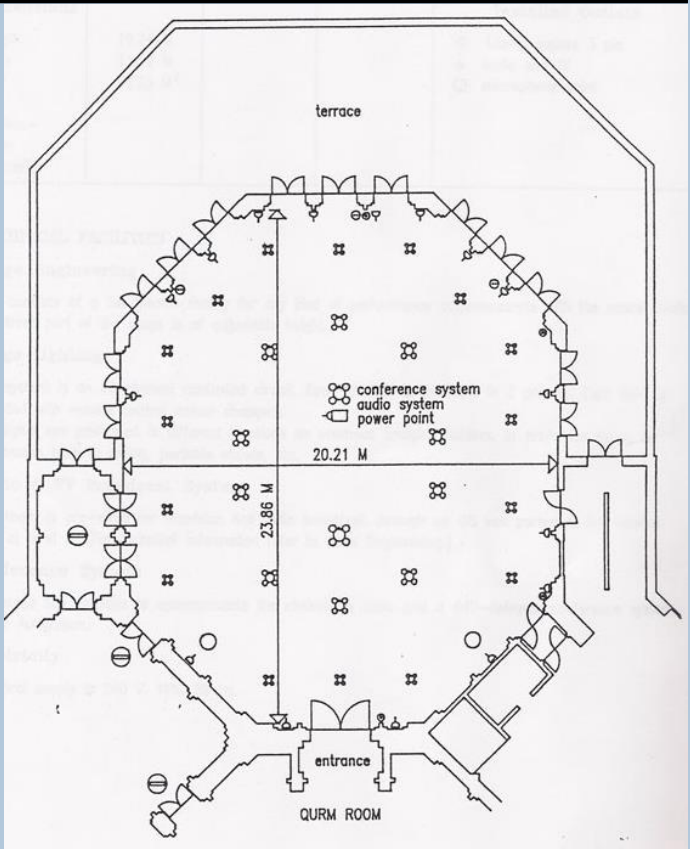

Qantab Terrace