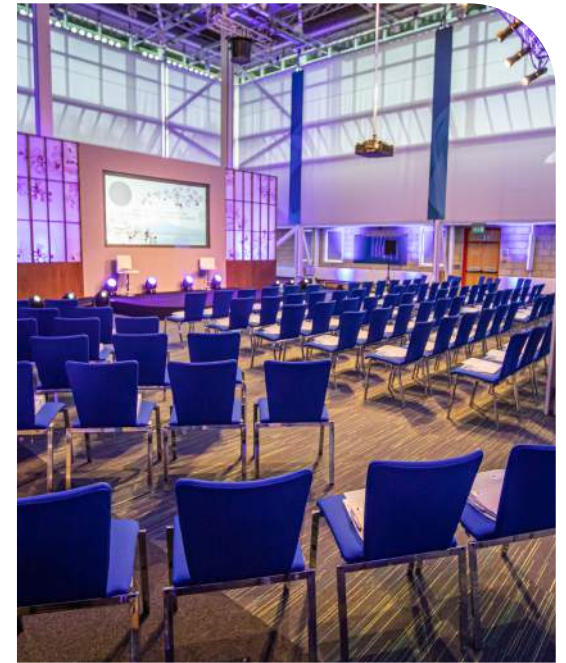

Holywell Park

holywell-park.co.uk