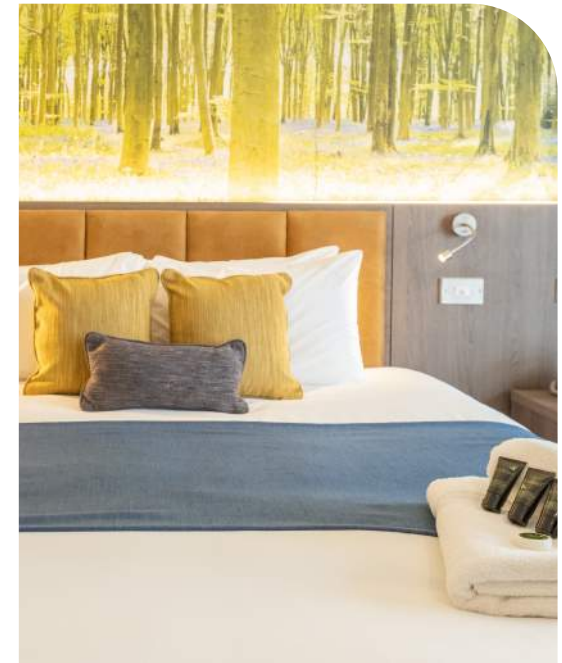

Burleigh Court

burleigh-court.co.uk