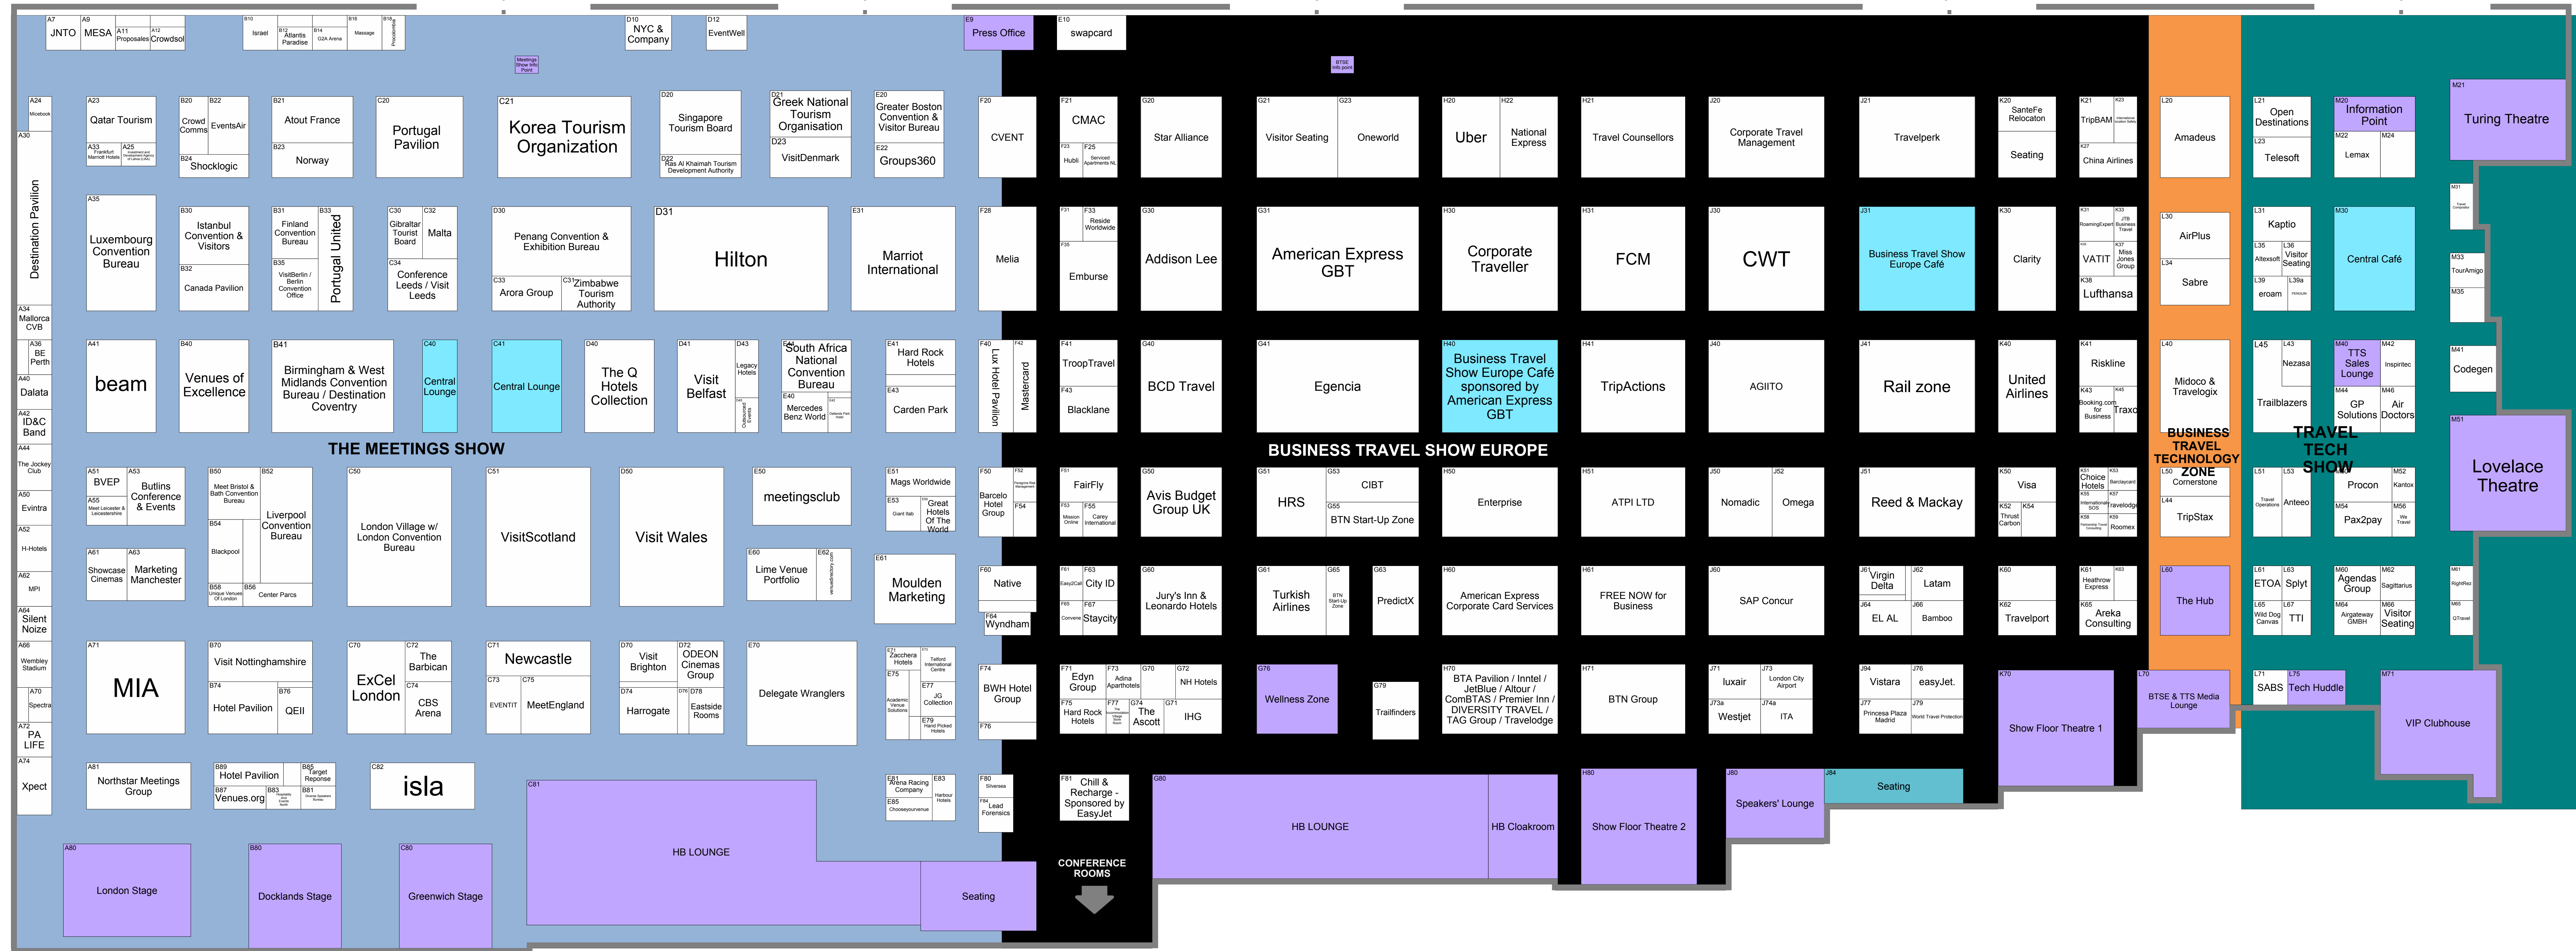

The Meetings Show S1 – Badge Holders

The Meetings Show S2 – Badge Collections & Queries

Business Travel Show Europe S3 – Badge Holders

Business Travel Show Europe S4 – Badge Collection and Queries

Travel Tech Show S5 – Entrance

VISITORS ENTRANCE

VISITORS ENTRANCE

VISITORS ENTRANCE

VISITORS ENTRANCE

VISITORS ENTRANCE

The Meetings Show Gallery Suite 3/4 - Theatre

Business Travel Europe Gallery 12 - Hosted Buyer Masterclass

Business Travel Europe Gallery 13 - Masterclass open to all

Business Travel Europe Gallery 19 - Live Stream Theatre