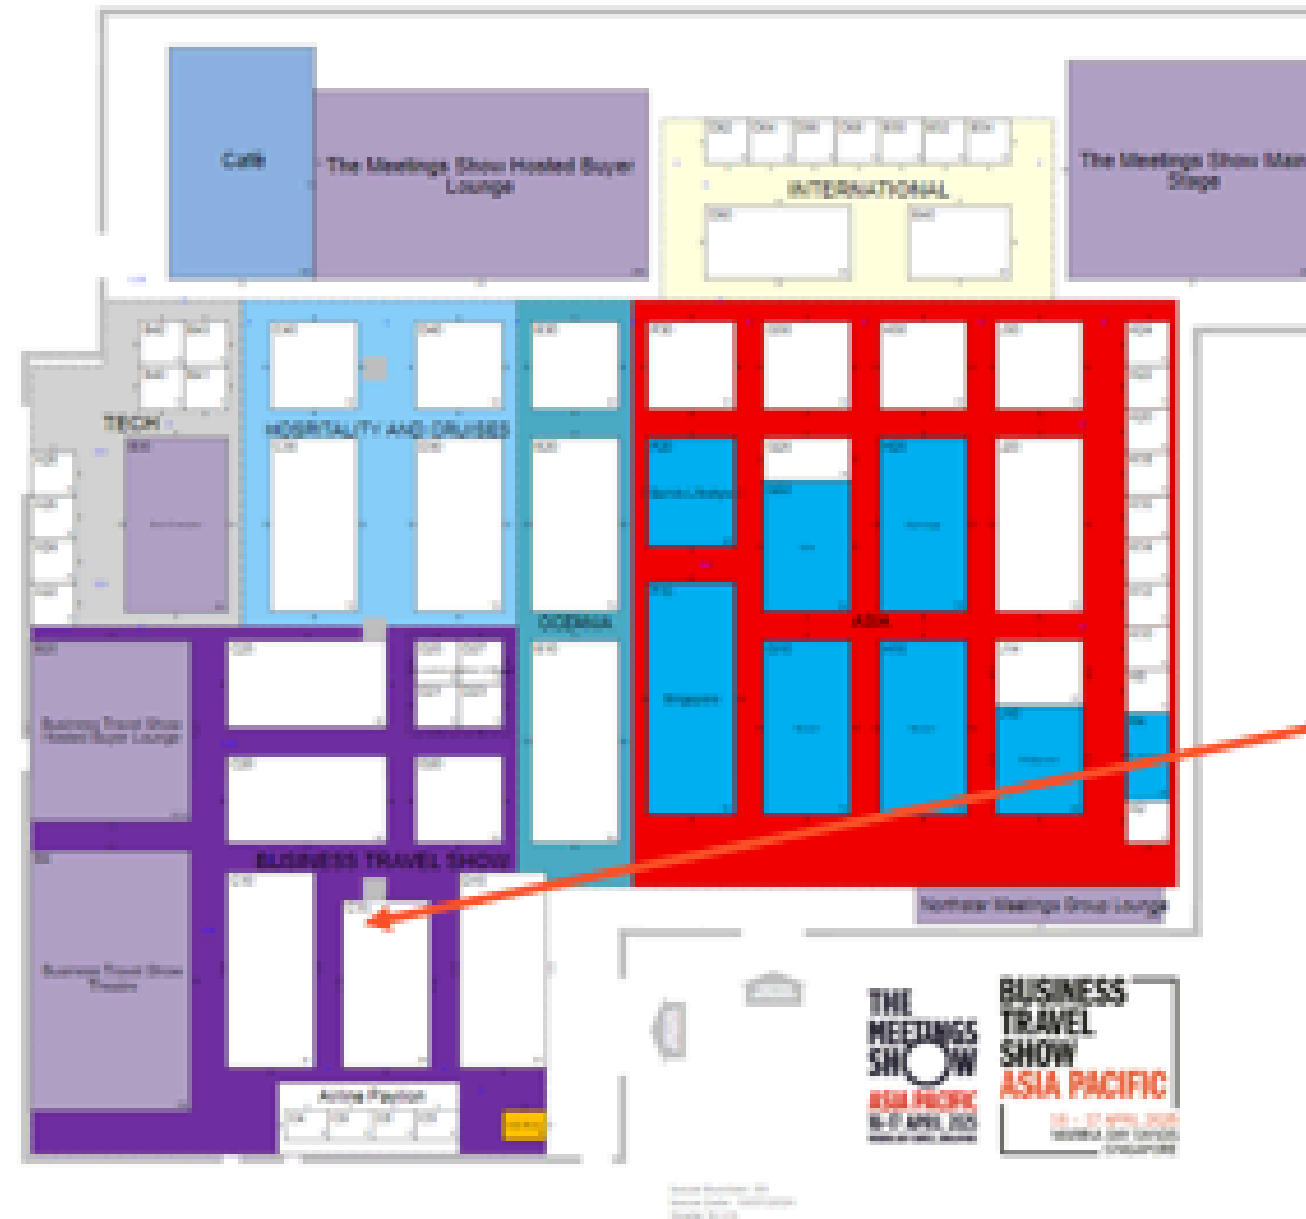

2025 FLOOR PLAN

Purple shaded area =
Business Travel Show Asia Pacific
Co located with The Meetings
Show Asia Pacific which is located in
the red shaded area.