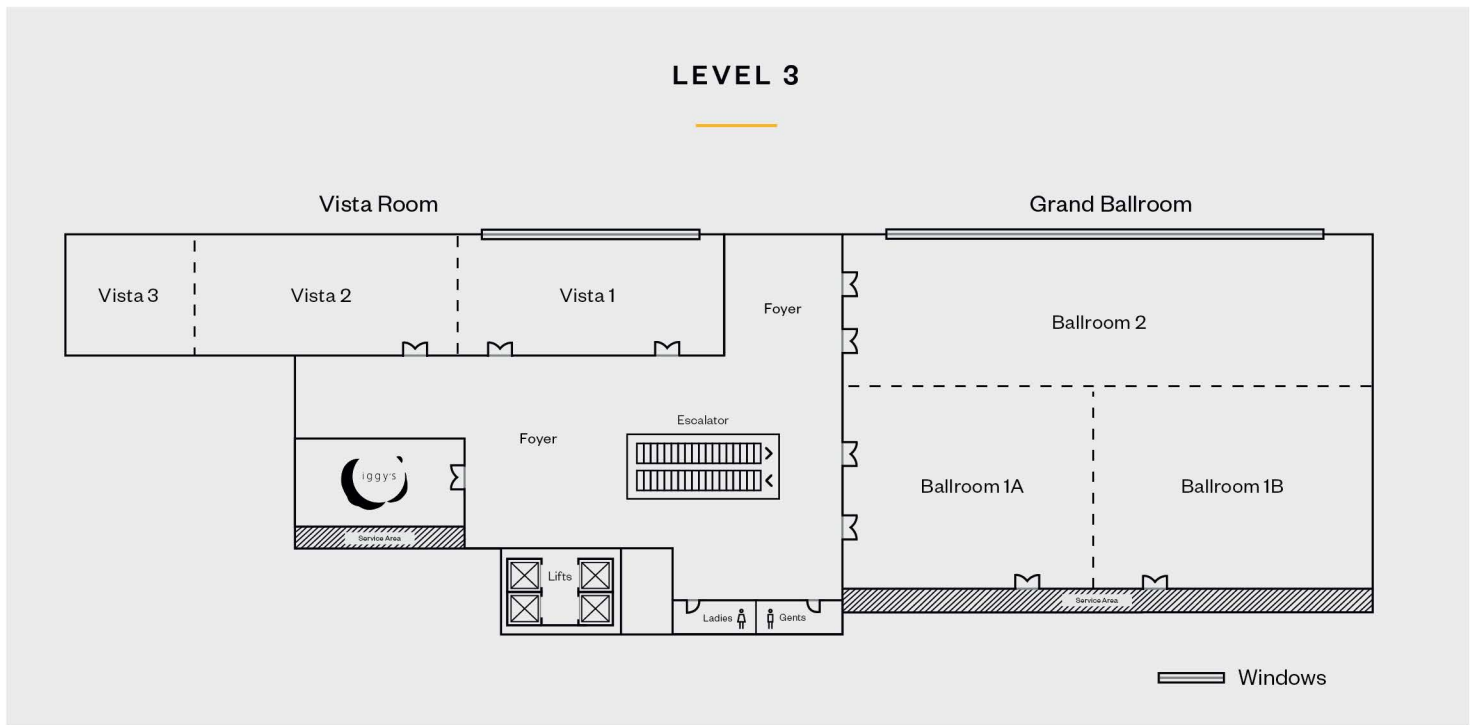

# Meetings & events

---

Great hosts plus great venues create even better meetings and events. Explore our range of 17 flexible function rooms which feature natural light and built-in multimedia technology. Discover 1,914 sqm of conference space ranging from the 631.5sqm Grand Ballroom which can accommodate up to 500 guests, to our rooftop Panorama Room which boasts views over the city.

Level 3	Length (m)	Width (m)	Height (m)	Area sqm	Classroom	Theatre	Conference	Banquet	U-shaped	Reception
Ballroom 1	31.4	12.2	4	382.8	220	350	-	220	80	300
Ballroom 1A	15.5	12.2	4	189.5	96	180	40	100	42	100
Ballroom 1B	15.5	12.2	4	189.5	96	180	50	100	42	100
Ballroom 2	31.4	7.6	4	239.2	96	200	50	130	48	150
<b>Grand Ballroom</b> <i>(Contribution of the above)</i>	31.4	20.1	4	631.5	320	500	-	420	-	500
Vista Room 1	15.5	8.2	3.4	127.9	54	100	20	80	30	100
Vista Room 1 & 2	31.7	8.2	3.4	260.9	150	230	50	200	48	180
Vista Room 2	15.9	7.9	3.4	125.6	54	100	30	80	36	100
Vista Room 2 & 3	23.2	7.9	3.4	183.6	80	130	40	120	42	150
Vista Room 3	7	7	3.4	49.1	-	-	-	-	-	-
<b>Vista Room</b> <i>(Contribution of the above)</i>	39	8.2	3.4	321.1	180	250	50	200	48	200