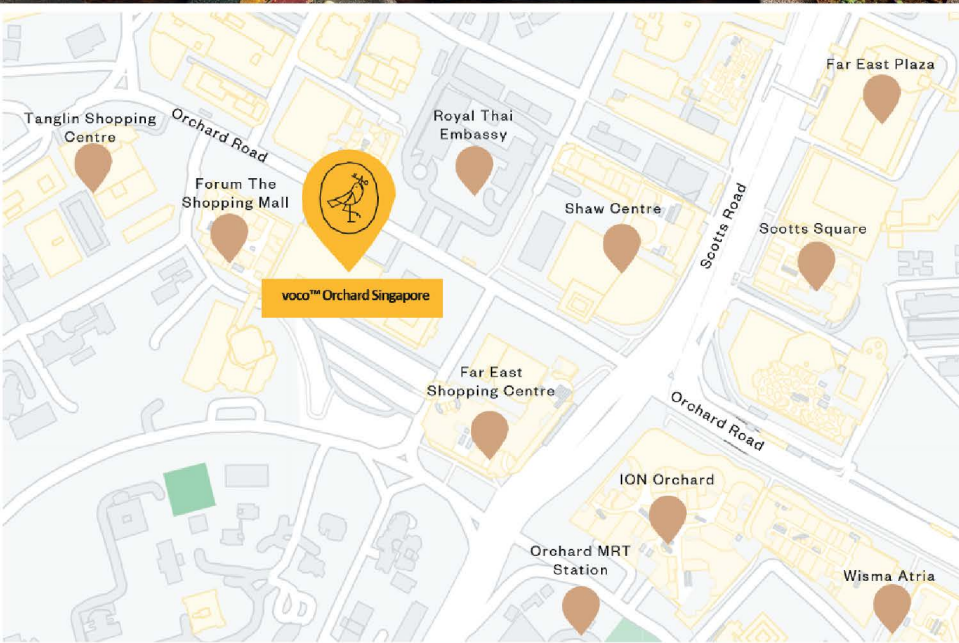

## IL CIELO

A vibrant rooftop restaurant serving up contemporary Italian food and good times. Feast on hearty dishes in this unique al-fresco space with stunning views of the city.

## IGGY'S

This one Michelin star restaurant offers seasonal menus reflecting the dynamism of the international culinary scene by way of Singapore.