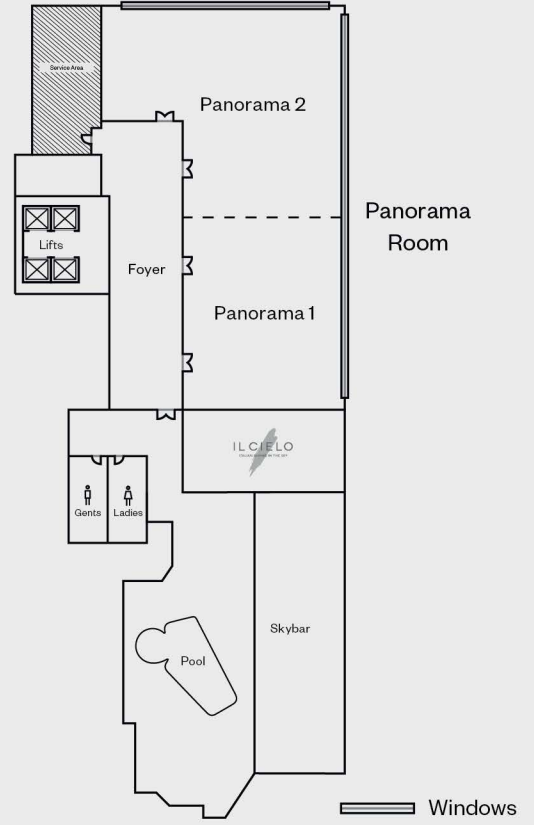

LEVEL 24

Level 5	Length (m)	Width (m)	Height (m)	Area sqm	Classroom	Theatre	Conference	Banquet	U-shaped	Reception
Thailand Room	7.6	7.6	3.1	58.1	24	40	18	30	18	40
Singapore Room	7.6	7.6	3.1	58.1	24	40	18	30	18	40
Thailand & Singapore <i>(Contribution of the above)</i>	7.6	15.5	3.1	118.5	42	80	24	60	24	80
Indonesia Room	7.6	7.6	3.1	58.1	24	40	18	30	18	40
Philippines Room	7.6	7.6	2.7	58.1	24	40	18	30	18	40
Indonesia & Philippines <i>(Contribution of the above)</i>	7.6	15.5	3.1	118.5	42	80	24	60	24	80
Malaysia Room	17.4	7.9	2.7	137.7	48	100	36	60	36	100
Brunei Room	7.6	7.6	2.7	58.1	24	50	18	30	18	40
Vietnam Room	7.6	7.6	2.7	58.1	24	50	18	30	18	40
Cambodia Room	7.6	7.6	2.7	58.1	24	50	18	30	18	40
Level 6	Length (m)	Width (m)	Height (m)	Area sqm	Classroom	Theatre	Conference	Banquet	U-shaped	Reception
ASEAN Room	11	7.3	2.4	80.3	27	40	15	30	18	50
Level 24	Length (m)	Width (m)	Height (m)	Area sqm	Classroom	Theatre	Conference	Banquet	U-shaped	Reception
Panorama 1	15	9.2	6	138	50	100	36	100	36	100
Panorama 2	17.2	9.2	6	198.7	60	100	36	120	36	100
Panorama Room <i>(Contribution of the above)</i>	32.2	9.2	6	336.7	150	250	-	220	50	200