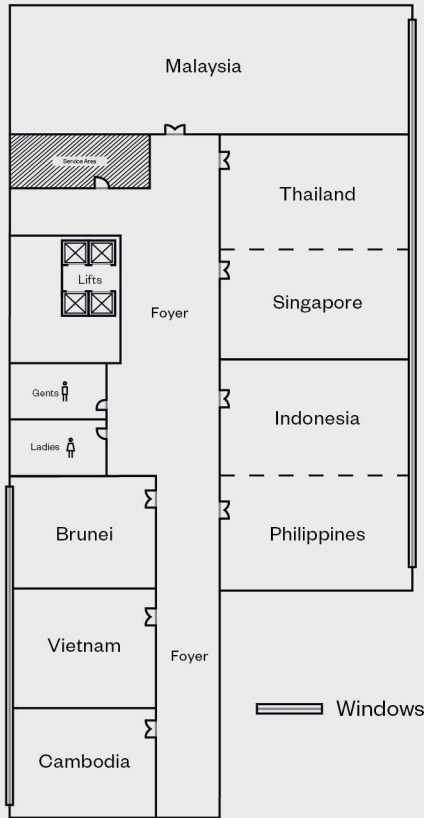

LEVEL 5

LEVEL 24

Level 5	Length (m)	Width (m)	Height (m)	Area sqm	Classroom	Theatre	Conference	Banquet	U-shaped	Reception
Thailand Room	7.6	7.6	3.1	58.1	24	40	18	30	18	40
Singapore Room	7.6	7.6	3.1	58.1	24	40	18	30	18	40
Thailand & Singapore <i>(Contribution of the above)</i>	7.6	15.5	3.1	118.5	42	80	24	60	24	80
Indonesia Room	7.6	7.6	3.1	58.1	24	40	18	30	18	40
Philippines Room	7.6	7.6	2.7	58.1	24	40	18	30	18	40
Indonesia & Philippines <i>(Contribution of the above)</i>	7.6	15.5	3.1	118.5	42	80	24	60	24	80
Malaysia Room	17.4	7.9	2.7	137.7	48	100	36	60	36	100
Brunei Room	7.6	7.6	2.7	58.1	24	50	18	30	18	40
Vietnam Room	7.6	7.6	2.7	58.1	24	50	18	30	18	40
Cambodia Room	7.6	7.6	2.7	58.1	24	50	18	30	18	40
Level 6	Length (m)	Width (m)	Height (m)	Area sqm	Classroom	Theatre	Conference	Banquet	U-shaped	Reception
ASEAN Room	11	7.3	2.4	80.3	27	40	15	30	18	50
Level 24	Length (m)	Width (m)	Height (m)	Area sqm	Classroom	Theatre	Conference	Banquet	U-shaped	Reception
Panorama 1	15	9.2	6	138	50	100	36	100	36	100
Panorama 2	17.2	9.2	6	198.7	60	100	36	120	36	100
Panorama Room <i>(Contribution of the above)</i>	32.2	9.2	6	336.7	150	250	-	220	50	200