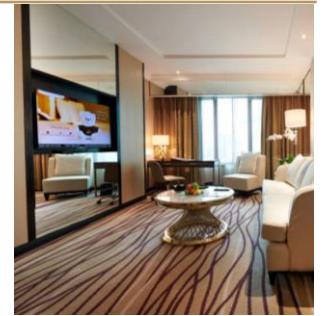

Executive Suite

60 sqm /646 sqft

Separate living area, bedroom & connecting bathroom

The spacious & modern bathrooms with bathtub, walk-in shower cubicle & bidet

---