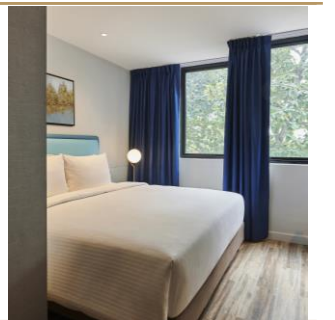

Rooftop Swimming Pool

Rooftop Kids Playground

Rooftop Gymnasium

1

Rooms & Cafe
J-Hotel by Dorsett

Room Categories

- 3 room categories
- Guestrooms are cosy and functionally fitted with a combination of tasteful minimalism and hints of retro-classic
- Measures up to 25 sqm / 269 sqft
- Bedding choices: king / twins
- Air-conditioned with complimentary high-speed Internet in the room.
- 40-inch LCD TV with a selection of satellite TV channels
- In-room safe
- Iron & Ironing Board (upon request)
- Functional Workspace
- No Rollaway Bed

Standard Room

Varies: 14 – 17 sqm / 150 – 182 sqft

Superior Room

Varies: 18-19 sqm / 193-204 sqft

Superior Plus Room

Varies: 20-25 sqm / 215-269 sqft

A modern hotel room featuring a large bed with white linens and a green headboard. A window with blue curtains and a view of greenery is visible. A TV on the wall displays the Hotel by Dorsett logo. A semi-transparent text box is overlaid on the left side of the image.