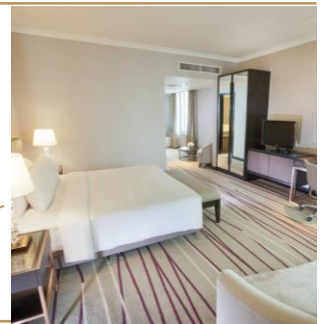

Deluxe Premier

38sqm /409 sqft

Electronic safe

Smart en-suite bathroom with handheld showerhead & bidet