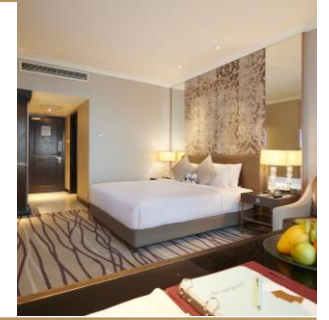

Room Categories

- 5 room and suite categories
- Slick with modern contemporary design and fittings
- Measures up to 60 sqm /646 sqft
- Bedding choices: king / singles
- Air-conditioned with complimentary high-speed Internet in the room.
- 100% non-smoking for all guestrooms
- 40-inch Full HD LED TV with international channels
- Built-in wardrobe

Dorsett Room

30 sqm /323 sqft

Electronic safe

Smart en-suite bathroom with handheld showerhead & bidet