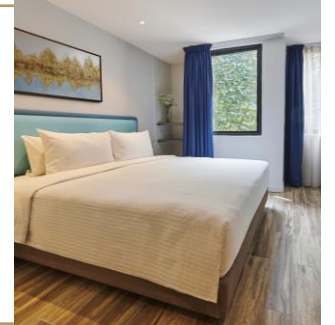

Two-Bedroom Suite

74 sqm / 796 sqft

Spacious Living & Dining Rooms

Comfortable Sofa

Modern Fitted Kitchen

Two-Bedroom Premier Suite

94 sqm / 1012 sqft

Open kitchen plan with Spacious Living Room

Rooftop Swimming Pool

Rooftop Kids Playground

Rooftop Gymnasium

1

Rooms & Cafe
J-Hotel by Dorsett

Room Categories

- 3 room categories
- Guestrooms are cosy and functionally fitted with a combination of tasteful minimalism and hints of retro-classic
- Measures up to 25 sqm / 269 sqft
- Bedding choices: king / twins
- Air-conditioned with complimentary high-speed Internet in the room.
- 40-inch LCD TV with a selection of satellite TV channels
- In-room safe
- Iron & Ironing Board (upon request)
- Functional Workspace
- No Rollaway Bed

Standard Room

Varies: 14 – 17 sqm / 150 – 182 sqft

Superior Room

Varies: 18-19 sqm / 193-204 sqft

Superior Plus Room

Varies: 20-25 sqm / 215-269 sqft

A modern hotel room featuring a large bed with white linens and a green headboard. A window with blue curtains and a view of greenery is visible. A TV on the wall displays the Hotel by Dorsett logo. A semi-transparent text box is overlaid on the left side of the image.