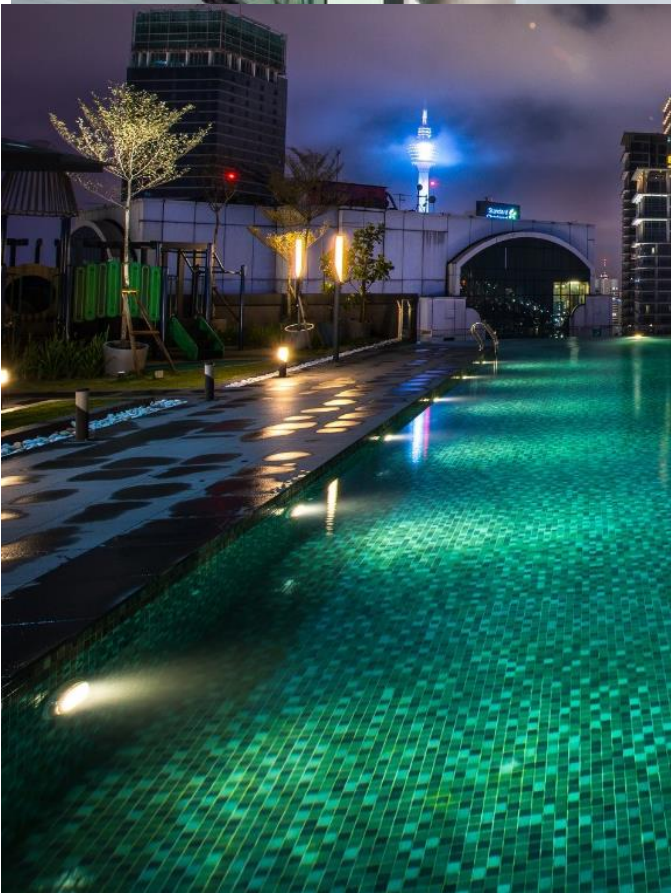

Facilities at Level 30

Rooftop Swimming Pool