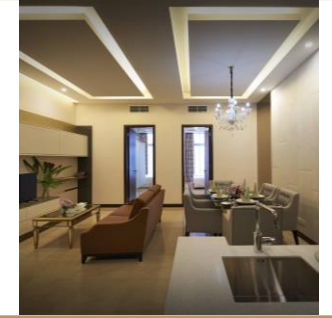

Room Categories

- 3 room and suite categories
- Slick with modern contemporary design and fittings
- Measures up to 94 sqm / 1012 sqft
- Bedding choices: queen / twins / super single
- Air-conditioned with complimentary high-speed Internet in the room.
- Fully fitted kitchenette
- Balcony

Two-Bedroom Suite

74 sqm / 796 sqft

Spacious Living & Dining Rooms

Comfortable Sofa

Modern Fitted Kitchen