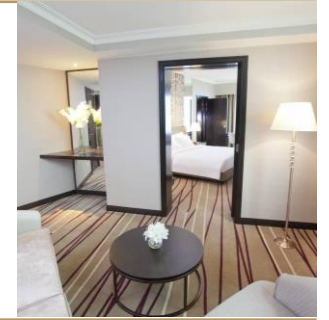

Room Categories

- 5 room and suite categories
- Slick with modern contemporary design and fittings
- Measures up to 60 sqm /646 sqft
- Bedding choices: king / singles
- Air-conditioned with complimentary high-speed Internet in the room.
- 100% non-smoking and non-vaping for all guestrooms
- Full HD LED TV sets
- Built-in wardrobe

Dorsett Suite

45 sqm /484 sqft

Separate bedroom & living area with electronic safe

Writing desk overlooking the city