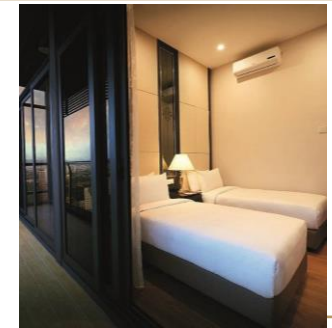

Two-Bedroom Premier Suite

94 sqm / 1012 sqft

Open kitchen plan with Spacious Living Room

Dining area for 6 persons

Long Bath & Shower with Ensuite Bathroom

Comfortable Sofa