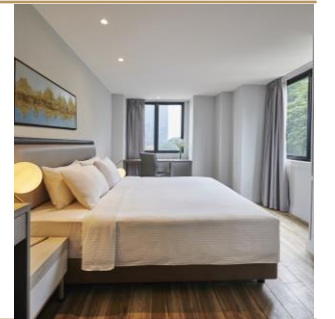

Rooftop Swimming Pool

Rooftop Kids Playground

Rooftop Gymnasium

1

Rooms & Cafe
J-Hotel by Dorsett

Room Categories

- 3 room categories
- Guestrooms are cosy and functionally fitted with a combination of tasteful minimalism and hints of retro-classic
- Measures up to 25 sqm / 269 sqft
- Bedding choices: king / twins
- Air-conditioned with complimentary high-speed Internet in the room.
- 40-inch LCD TV with a selection of satellite TV channels
- In-room safe
- Iron & Ironing Board (upon request)
- Functional Workspace
- No Rollaway Bed

Standard Room

Varies: 14 – 17 sqm / 150 – 182 sqft

Superior Room

Varies: 18-19 sqm / 193-204 sqft

Superior Plus Room

Varies: 20-25 sqm / 215-269 sqft

A modern hotel room featuring a large bed with white linens and a green headboard. A window with blue curtains and a view of greenery is visible. A TV on the wall displays the Hotel by Dorsett logo. A semi-transparent text box is overlaid on the left side of the image.