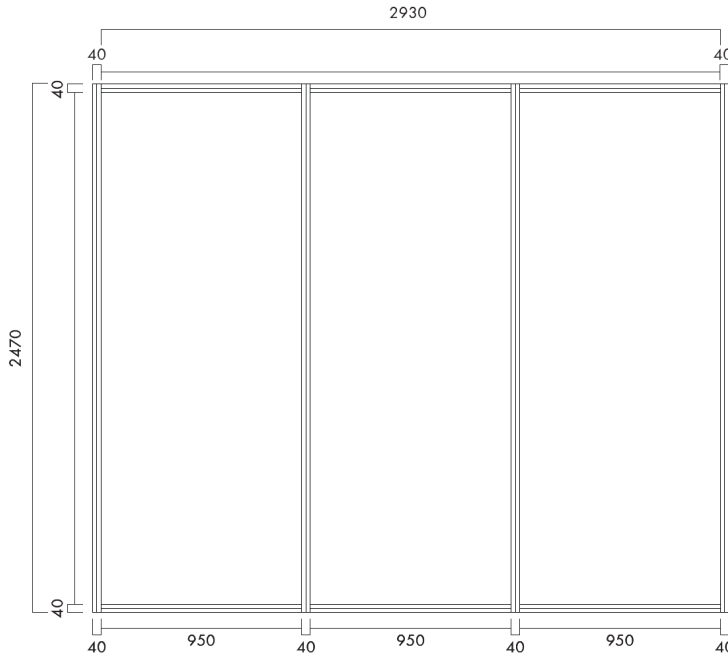

Shell Scheme Specifications

Shell Scheme Visual – 9sqm Stand*

**Please note this visual is for guidance purposes only. Your stand dimensions may be different.*

Entitlements:

- Flooring: Each shell scheme booth covered with new single colour needle punch carpet
- Walls: Black maxima profile constructed shell scheme booths with 2.5mHt infill panels
- Fascia board: 350mmHt white fascia board with digital print vinyl sticker of exhibitor's company name and stand number on all open sides of the booth
- Electrical, lighting and furniture entitlements will be in accordance to the table below

Items	9sqm	18sqm	27sqm	36sqm
12W Long Arm Spotlight	3	6	9	12
13amp Single Phase Power Socket (max 800W each)	1	2	3	4
Lockable Information Counter with Front Sticker Print* (1mL x 0.5mW x 1mHt)	1	2	3	4
Black Barstool	1	2	3	4
Black Round Table (0.6mDia x 0.75mHt)	1	2	3	4
Black Chair	2	4	6	8
Wastepaper Basket	1	2	3	4

**Artwork to be provided by exhibitor at least 300dpi in Ai or PDF format.*

Shell Scheme Specifications

Maxima Panel Specifications

POLE & BEAM DIMENSIONS

PANEL DIMENSION