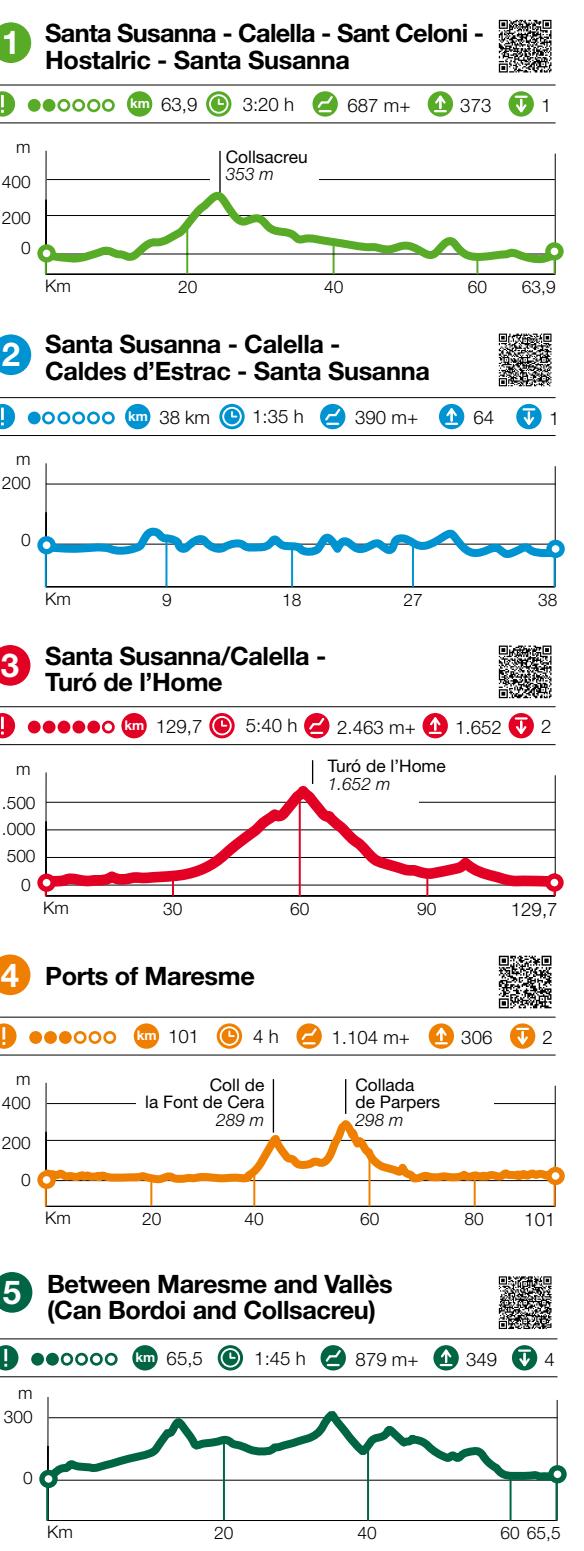

Costa Brava / Pyrenees of Catalonia

Cycle tourism accommodation

Costa Brava

Castell-Platja d'Aro
Hotel Planamar ****
www.planamar.com
HTop Caleta Palace ****
www.htophotels.com
HTop Platja Park ****
www.htophotels.com

Santa Susanna
Aqua Hotel Aquamarina & Spa ****
www.aquahotel.com
HTop Royal Sun ****
www.htophotels.com
HTop Royal Sun Suites ****
www.htophotels.com
Indalo Park ****
www.indalopark.com

Esteri d'Àneu
Hotel Apartaments Trainersa ***
www.aquahotel.com
Hostal Valls d'Àneu
www.hostalvallsdaneu.com
La Saou d'Urgell
Hotel Nice ***
www.hotelnice.net

Paisatges Barcelona

Perafita
Ca l'Estamunya
www.calestamunya.com

Costa Daurada

Altavilla
Altavilla Mar Hotel ****
www.altavillamarhotel.com

Cambrils

Estival Eldorado Resort ****
www.estivaleldorado.com

Terres de l'Ebre

Amposta
Hotel Restaurant l'Algair del Delta ***
www.hotelalgairdelta.com

Terres de Lleida

Tàrraga
La Torre del Codina ***
www.latorredelcodina.com

Specialised destinations

Amposta
Amposta Turismo
www.ampostaturisme.cat

Pyrenees of Catalonia

Alins
Hotel Vall Ferrera **
www.hotelvallferrera.com

Costa Brava

Calella
Hotel Bernat II ****
www.hotelbernatalcallea.com

Costa Brava

Calella
Hotel Bernat II ****
www.hotelbernatalcallea.com

Specialized travel agencies

Catalonia Bike Tours
www.cataloniabiketours.com

Specialized travel agencies

Cycling Costa Daurada
www.cyclingcostadaurada.com

Specialized travel agencies

Cycling Holidays
www.cyclingholidays.es

Specialized travel agencies

Patronat de Turisme
www.patronatdeturisme.cat

Specialized travel agencies

Patronat de Turisme
www.patronatdeturisme.cat

Specialized travel agencies

Patronat de Turisme
www.patronatdeturisme.cat