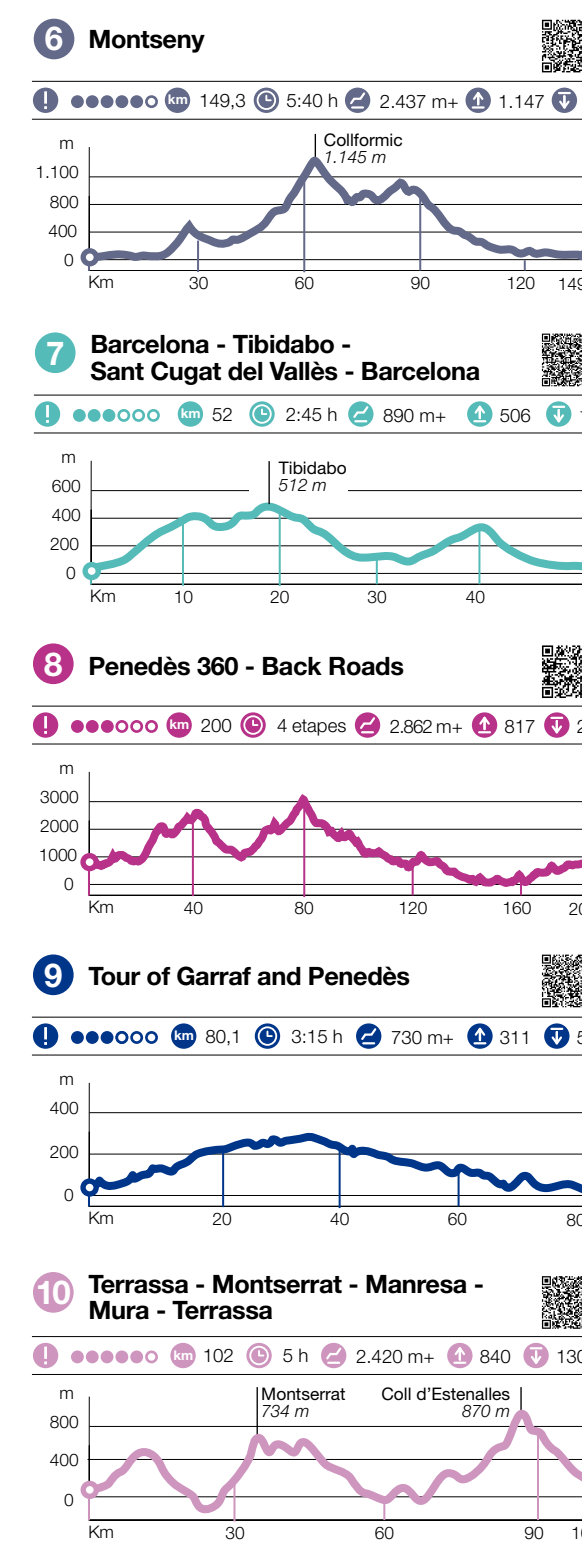

Costa Brava / Pyrenees of Catalonia

Cycle tourism accommodation

Costa Brava

Castell-Platja d'Aro
Hotel Planamar ****
www.planamar.com
HTop Caleta Palace ****
www.htophotels.com
HTop Platja Park ****
www.htophotels.com

Santa Susanna
Aqua Hotel Aquamarina & Spa ****
www.aquahotel.com
HTop Royal Sun ****
www.htophotels.com
HTop Royal Sun Suites ****
www.htophotels.com
Indalo Park ****
www.indalopark.com

Esteri d'Àneu
Hotel Apartaments Trainersa ***
www.aquahotel.com
Hostal Valls d'Àneu
www.hostalvallsdaneu.com
La Saou d'Urgell
Hotel Nice ***
www.hotelnice.net

Paisatges Barcelona

Perafita
Ca l'Estamunya
www.calestamunya.com

Costa Daurada

Altavilla
Altavilla Mar Hotel ****
www.altavillamarhotel.com

Cambrils

Estival Eldorado Resort ****
www.estivaleldorado.com

Terres de l'Ebre

Amposta
Hotel Restaurant l'Algair del Delta ***
www.hotelalgairdelta.com

Terres de Lleida

Tàrraga
La Torre del Codina ***
www.latorredelcodina.com

Specialised destinations

Amposta
Amposta Turismo
www.ampostaturisme.cat

Pyrenees of Catalonia

Alins
Hotel Vall Ferrera **
www.hotelvallferrera.com

Costa Brava

Calella
Hotel Bernat II ****
www.hotelbernatalcallea.com

Costa Brava

Calella
Hotel Bernat II ****
www.hotelbernatalcallea.com

Specialized travel agencies

Catalonia Bike Tours
www.cataloniabiketours.com

Specialized travel agencies

Cycling Costa Daurada
www.cyclingcostadaurada.com

Specialized travel agencies

Cycling Holidays
www.cyclingholidays.es

Specialized travel agencies

Patronat de Turisme
www.patronatdeturisme.cat

Specialized travel agencies

Patronat de Turisme
www.patronatdeturisme.cat

Specialized travel agencies

Patronat de Turisme
www.patronatdeturisme.cat