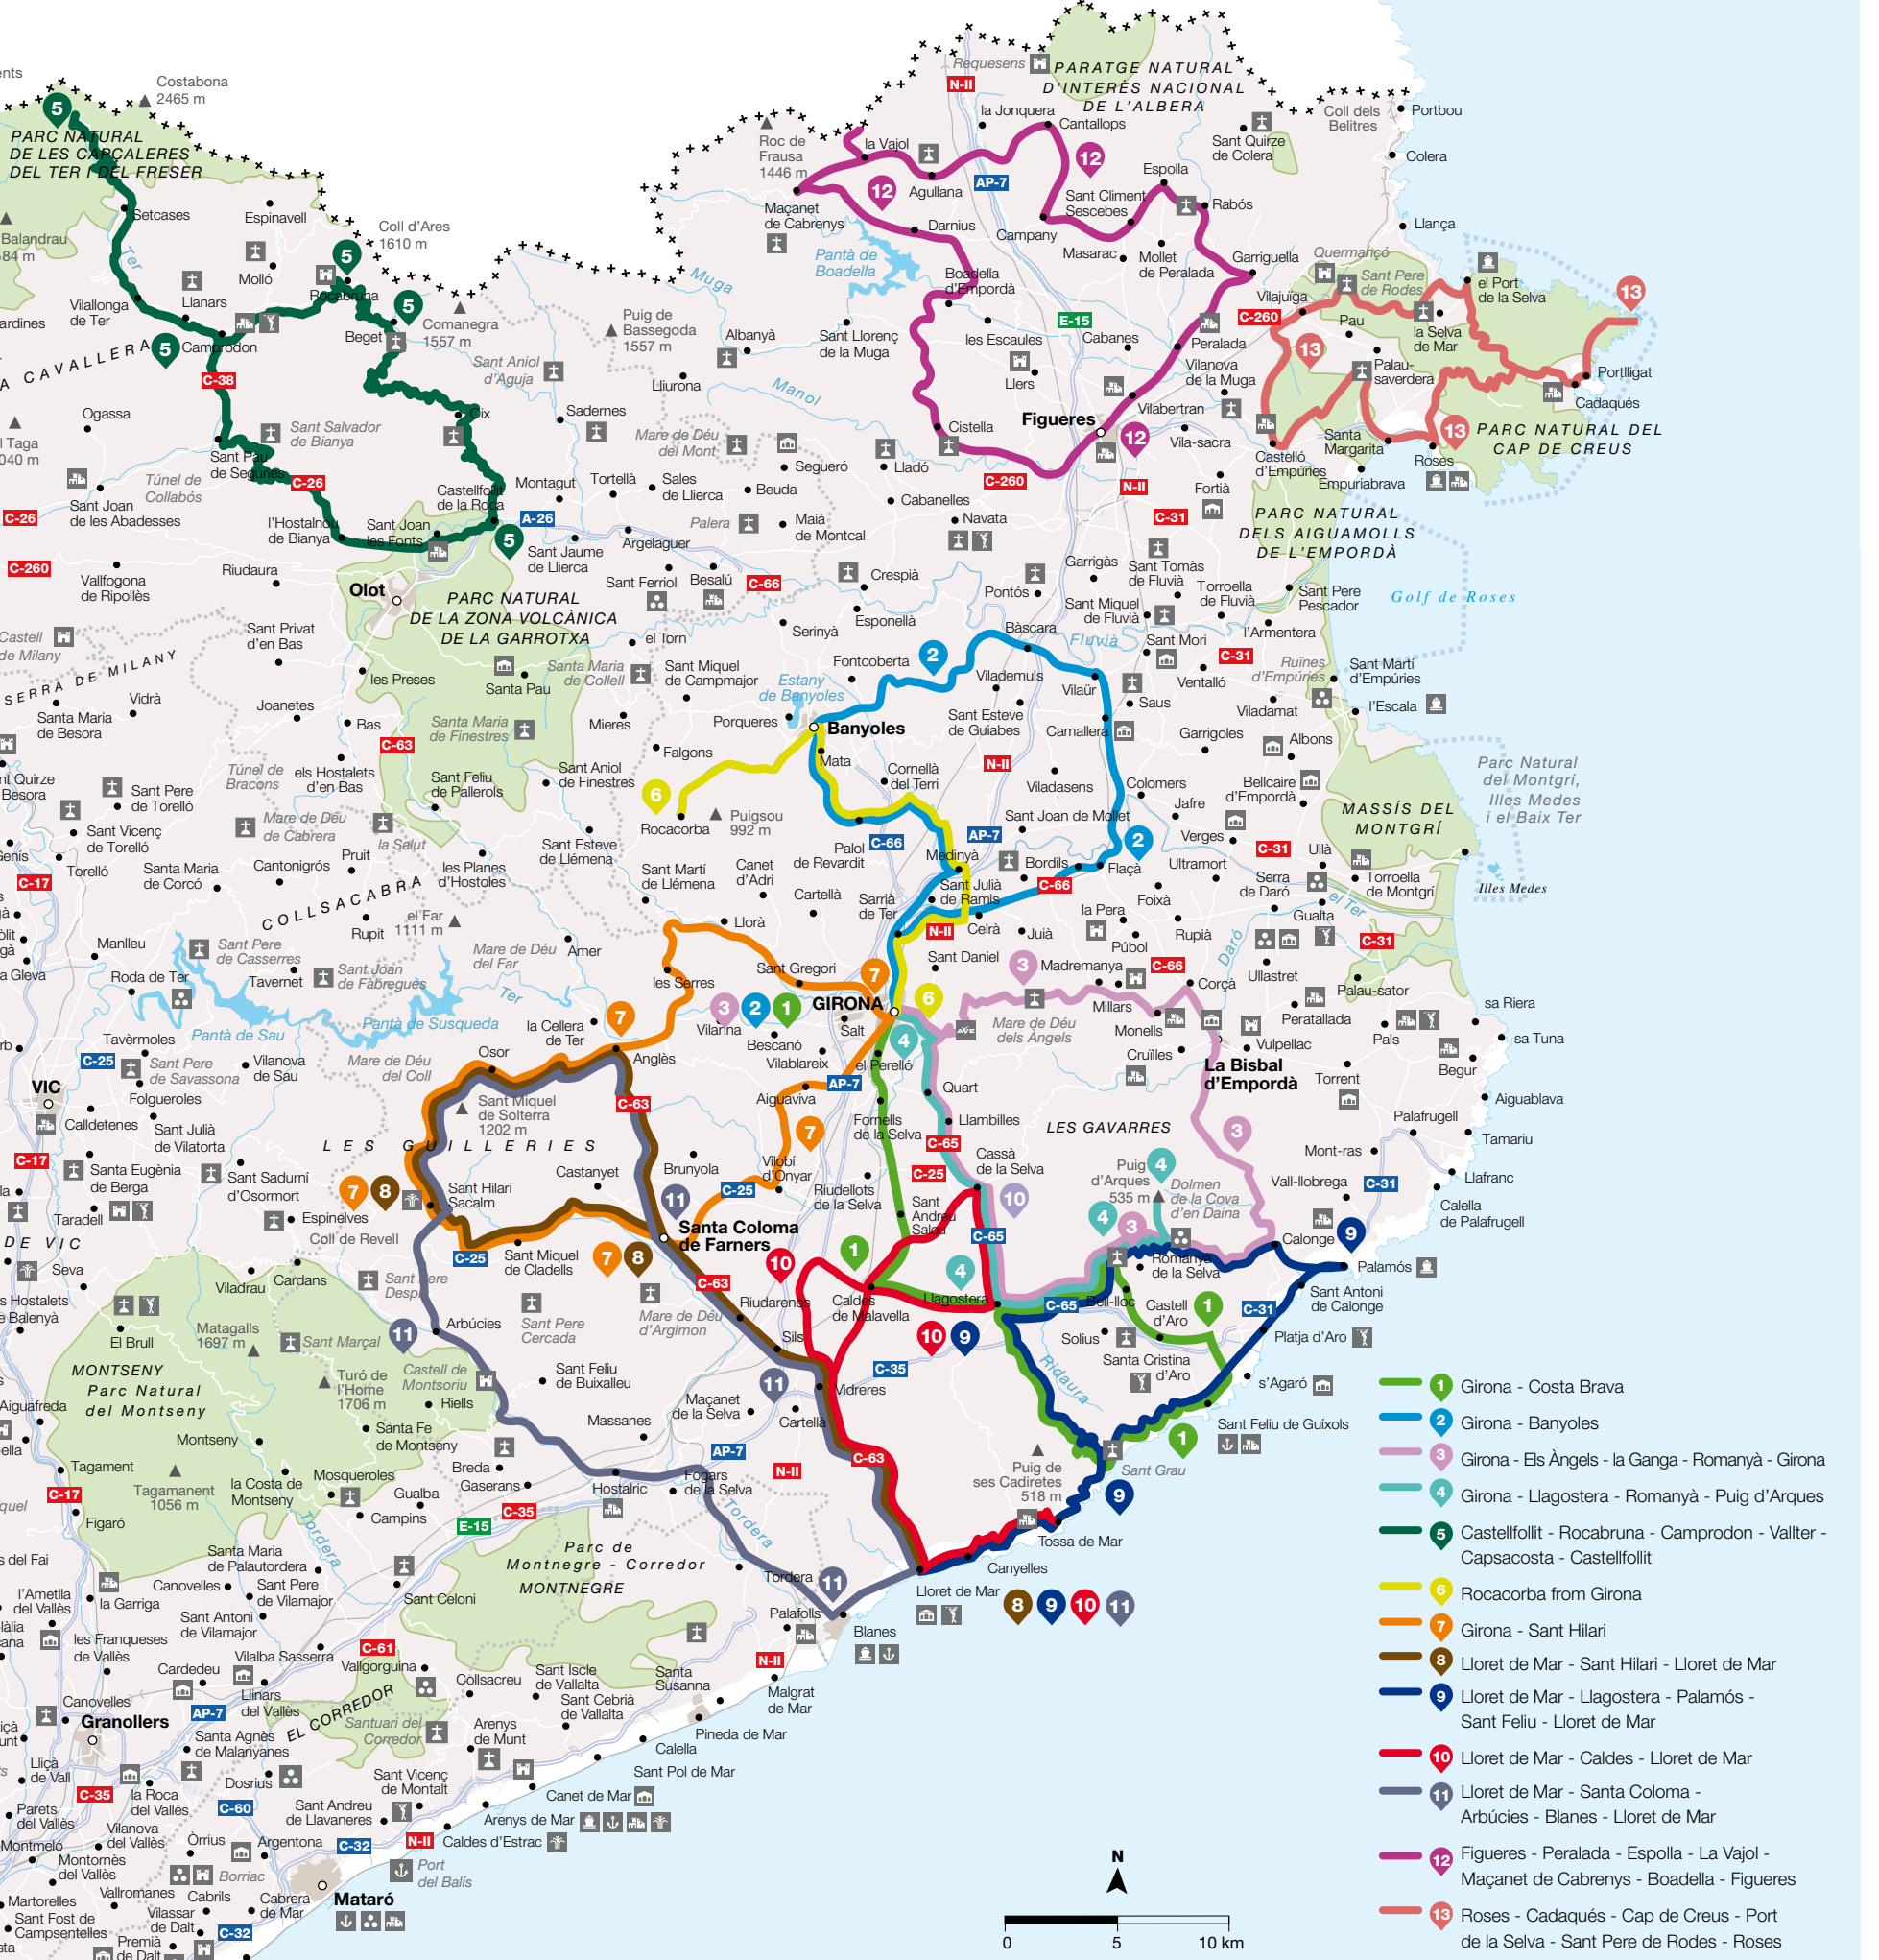

Costa Brava / Pyrenees of Catalonia

Cycle tourism accommodation

Costa Brava

Castell-Platja d'Aro
Hotel Planamar ****
www.planamar.com
HTop Caleta Palace ****
www.htophotels.com
HTop Platja Park ****
www.htophotels.com

Santa Susanna
Aqua Hotel Aquamarina & Spa ****
www.aquahotel.com
HTop Royal Sun ****
www.htophotels.com
HTop Royal Sun Suites ****
www.htophotels.com
Indalo Park ****
www.indalopark.com

Esteri d'Àneu
Hotel Apartaments Trainersa ***
www.aquahotel.com
Hostal Valls d'Àneu
www.hostalvallsdaneu.com
La Saou d'Urgell
Hotel Nice ***
www.hotelnice.net

Paisatges Barcelona

Perafita
Ca l'Estamunya
www.calestamunya.com

Costa Daurada

Altavilla
Altavilla Mar Hotel ****
www.altavillamarhotel.com

Cambrils

Estival Eldorado Resort ****
www.estivaleldorado.com

Terres de l'Ebre

Amposta
Hotel Restaurant l'Algair del Delta ***
www.hotelalgairdelta.com

Terres de Lleida

Tàrraga
La Torre del Codina ***
www.latorredelcodina.com

Specialised destinations

Amposta
Amposta Turismo
www.ampostaturisme.cat

Pyrenees of Catalonia

Alins
Hotel Vall Ferrera **
www.hotelvallferrera.com

Costa Brava

Calella
Hotel Bernat II ****
www.hotelbernatalcallea.com

Costa Brava

Calella
Hotel Bernat II ****
www.hotelbernatalcallea.com

Specialized travel agencies

Catalonia Bike Tours
www.cataloniabiketours.com

Specialized travel agencies

Cycling Costa Daurada
www.cyclingcostadaurada.com

Specialized travel agencies

Cycling Holidays
www.cyclingholidays.es

Specialized travel agencies

Patronat de Turisme
www.patronatdeturisme.cat

Specialized travel agencies

Patronat de Turisme
www.patronatdeturisme.cat

Specialized travel agencies

Patronat de Turisme
www.patronatdeturisme.cat

Specialized travel agencies

Patronat de Turisme
www.patronatdeturisme.cat

Specialized travel agencies

Patronat de Turisme
www.patronatdeturisme.cat

Specialized travel agencies

Patronat de Turisme
www.patronatdeturisme.cat

Specialized travel agencies

Patronat de Turisme
www.patronatdeturisme.cat

Specialized travel agencies

Patronat de Turisme
www.patronatdeturisme.cat

Specialized travel agencies

Patronat de Turisme
www.patronatdeturisme.cat

Specialized travel agencies

Patronat de Turisme
www.patronatdeturisme.cat

Specialized travel agencies

Patronat de Turisme
www.patronatdeturisme.cat

Specialized travel agencies

Patronat de Turisme
www.patronatdeturisme.cat

Specialized travel agencies

Patronat de Turisme
www.patronatdeturisme.cat

Specialized travel agencies

Patronat de Turisme
www.patronatdeturisme.cat

Specialized travel agencies

Patronat de Turisme
www.patronatdeturisme.cat

Specialized travel agencies

Patronat de Turisme
www.patronatdeturisme.cat

Specialized travel agencies

Patronat de Turisme
www.patronatdeturisme.cat