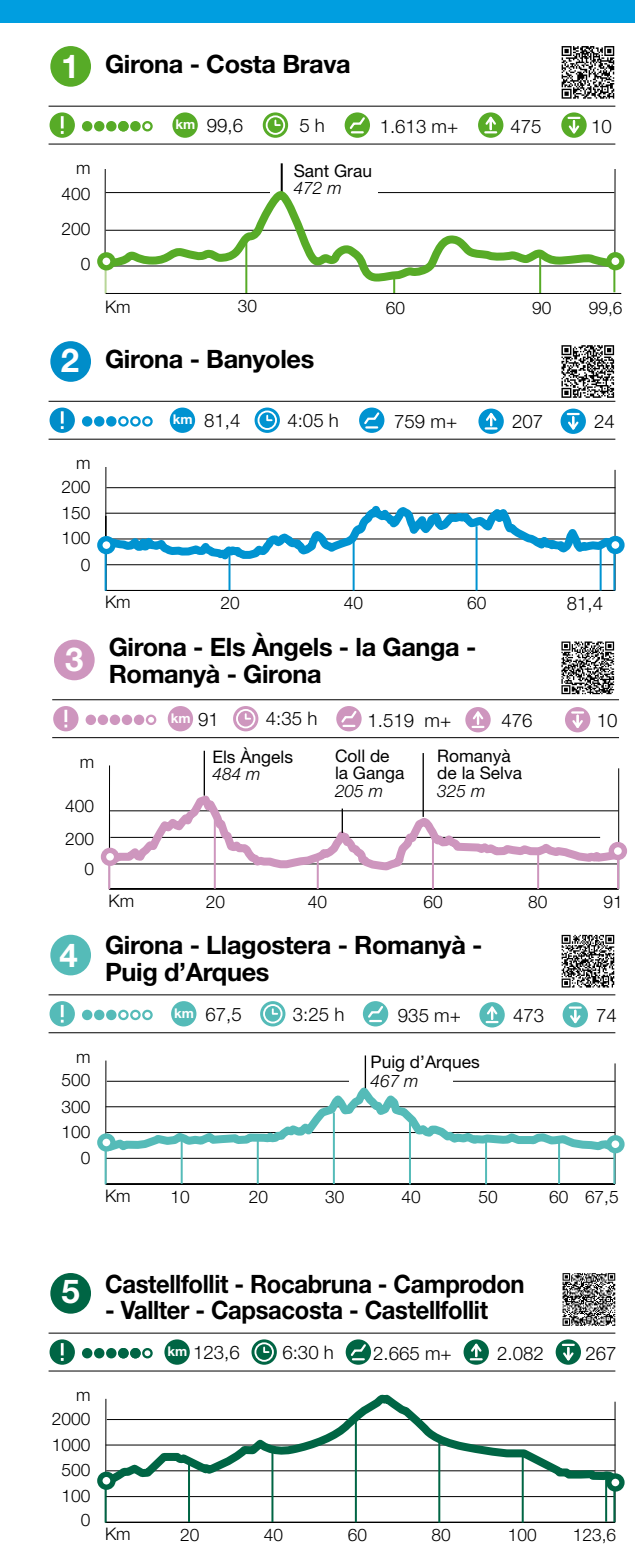

Costa Brava / Pyrenees of Catalonia

Cycle tourism accommodation

Costa Brava

Castell-Platja d'Aro
Hotel Planamar ****
www.planamar.com
HTop Caleta Palace ****
www.htophotels.com
HTop Platja Park ****
www.htophotels.com

Santa Susanna
Aqua Hotel Aquamarina & Spa ****
www.aquahotel.com
HTop Royal Sun ****
www.htophotels.com
HTop Royal Sun Suites ****
www.htophotels.com
Indalo Park ****
www.indalopark.com

Esteri d'Àneu
Hotel Apartaments Trainersa ***
www.aquahotel.com
Hostal Valls d'Àneu
www.hostalvallsdaneu.com
La Saou d'Urgell
Hotel Nice ***
www.hotelnice.net

Paisatges Barcelona

Perafita
Ca l'Estamunya
www.calestamunya.com

Costa Daurada

Altavilla
Altavilla Mar Hotel ****
www.altavillamarhotel.com

Cambrils

Estival Eldorado Resort ****
www.estivaleldorado.com

Terres de l'Ebre

Amposta
Hotel Restaurant l'Algair del Delta ***
www.hotelalgairdelta.com

Terres de Lleida

Tàrraga
La Torre del Codina ***
www.latorredelcodina.com

Specialised destinations

Amposta
Amposta Turismo
www.ampostaturisme.cat

Pyrenees of Catalonia

Alins
Hotel Vall Ferrera **
www.hotelvallferrera.com

Costa Brava

Calella
Hotel Bernat II ****
www.hotelbernatalcallea.com

Costa Brava

Calella
Hotel Bernat II ****
www.hotelbernatalcallea.com

Specialized travel agencies

Catalonia Bike Tours
www.cataloniabiketours.com

Specialized travel agencies

Cycling Costa Daurada
www.cyclingcostadaurada.com

Specialized travel agencies

Cycling Holidays
www.cyclingholidays.es

Specialized travel agencies

Patronat de Turisme
www.patronatdeturisme.cat

Specialized travel agencies

Patronat de Turisme
www.patronatdeturisme.cat

Specialized travel agencies

Patronat de Turisme
www.patronatdeturisme.cat