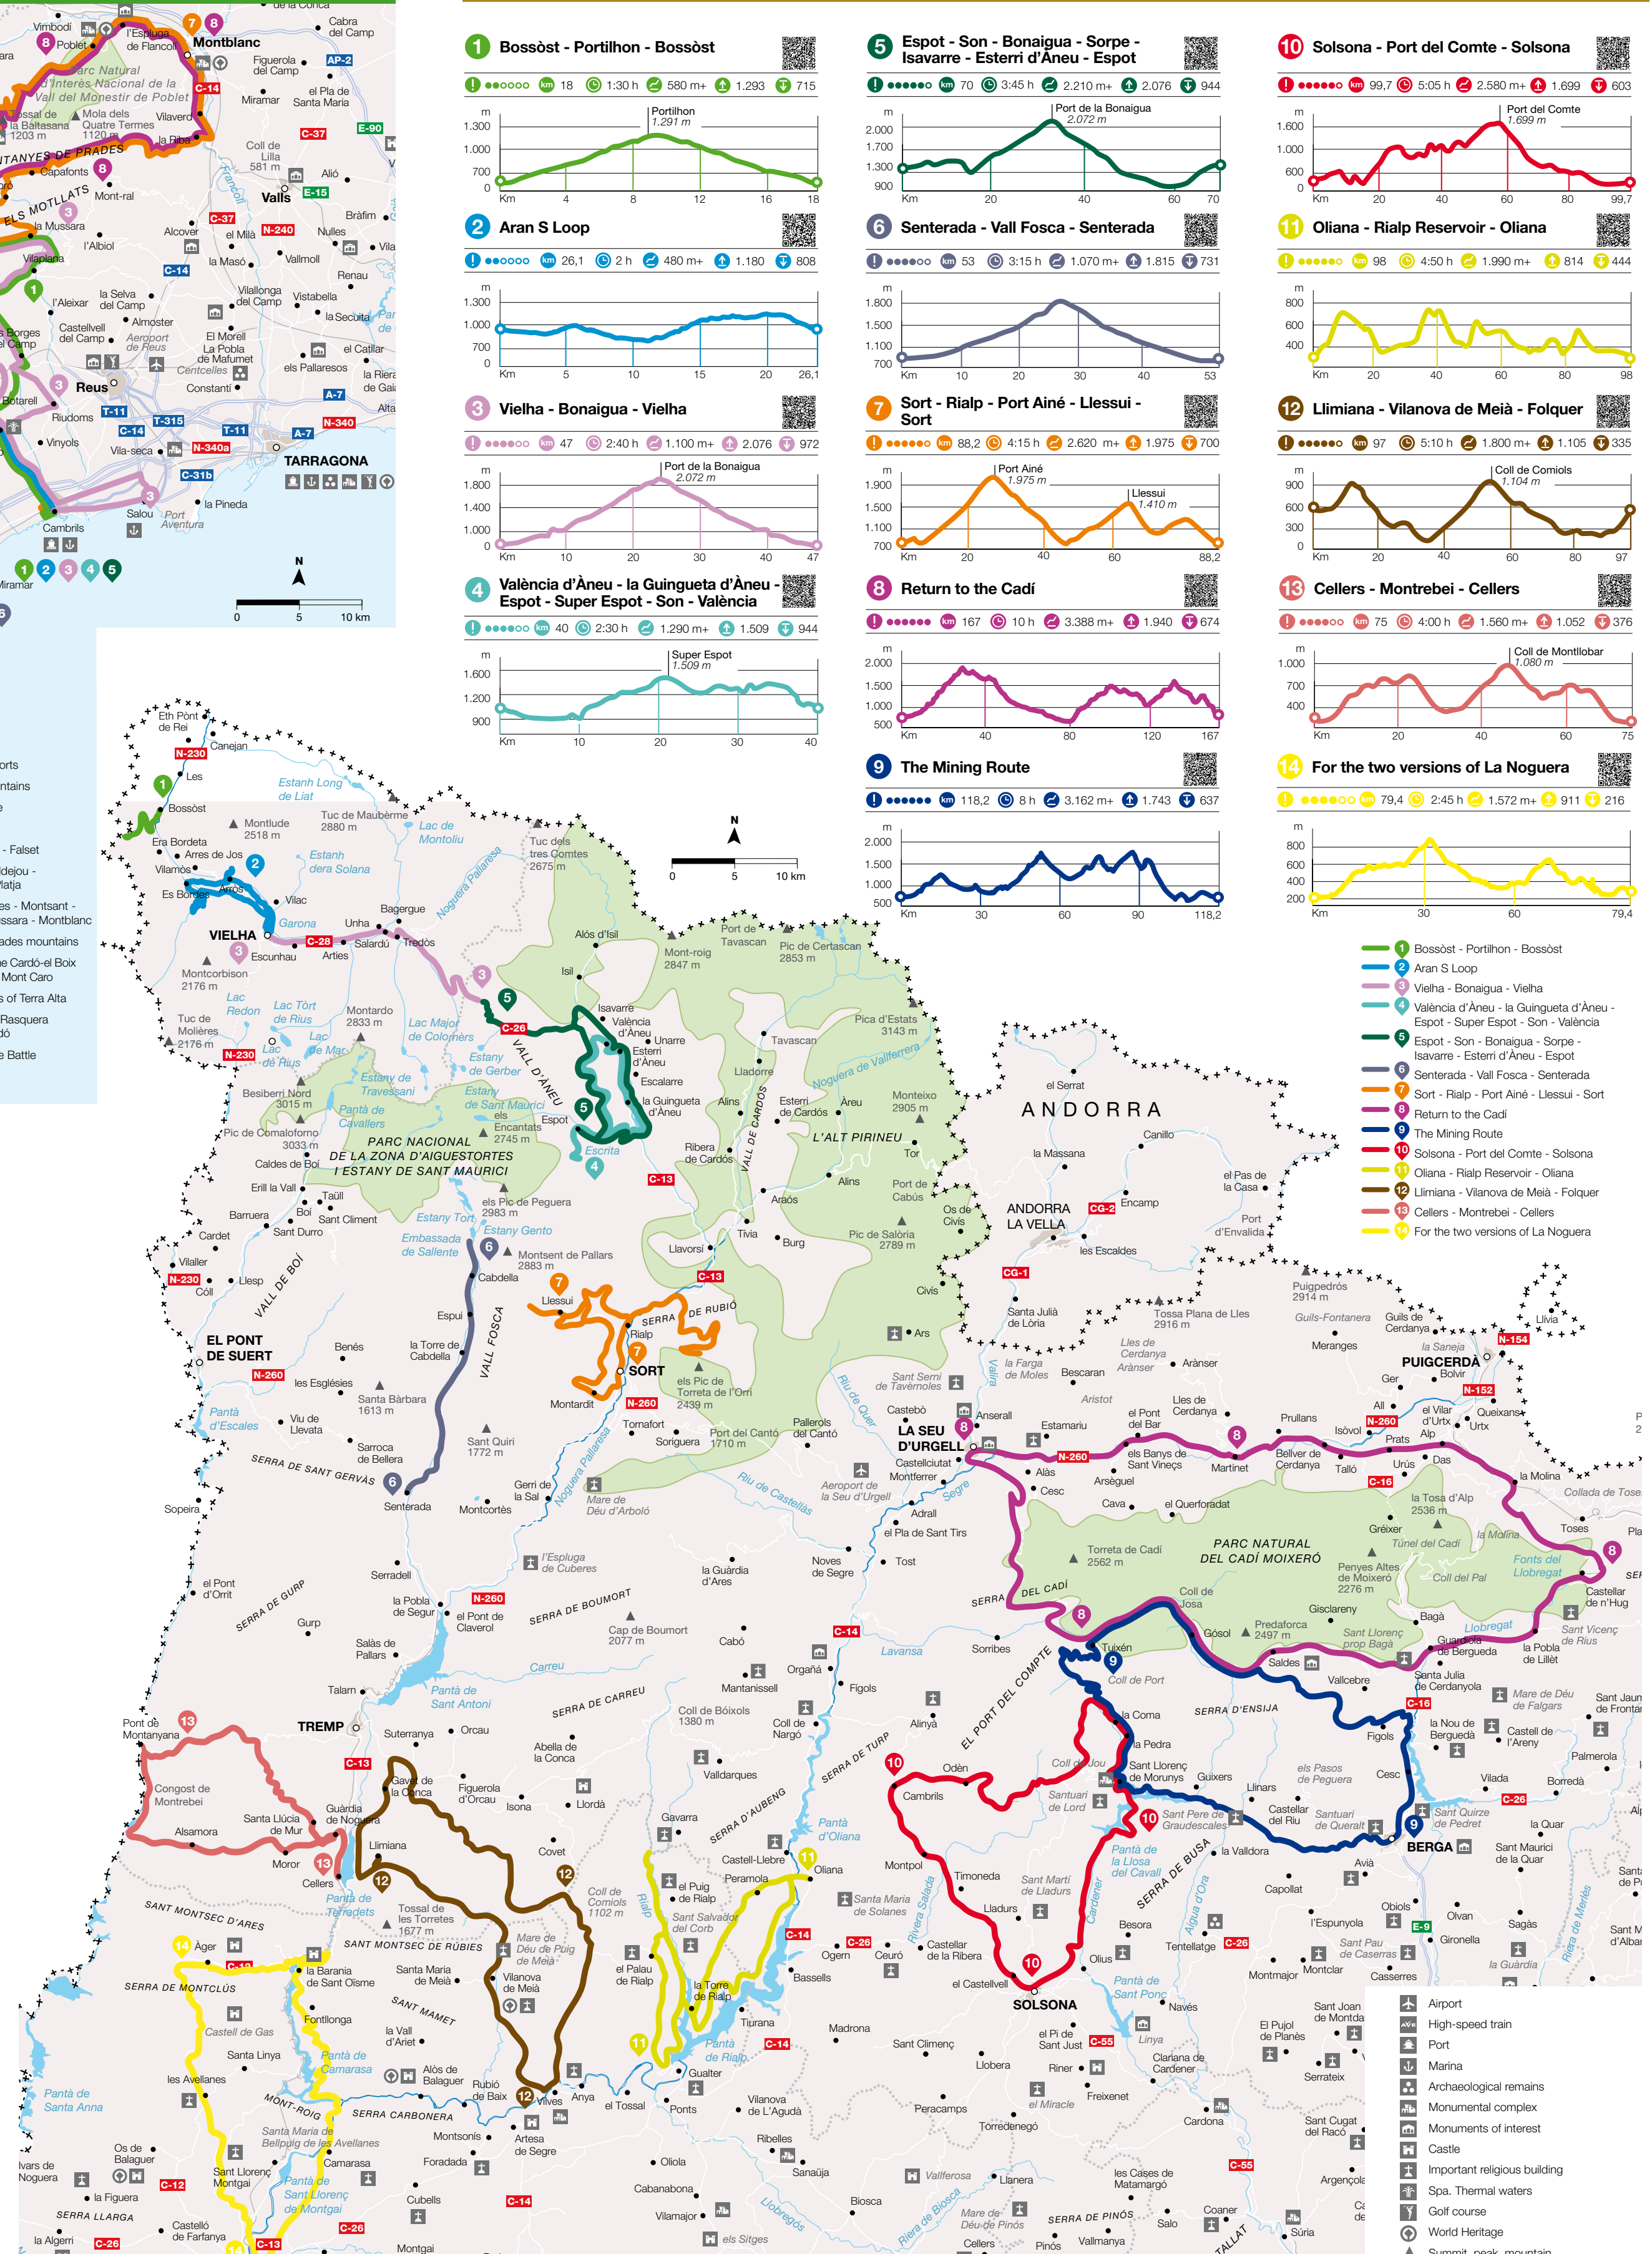

Road cycling

BOOK NOW AND LIVE DIFFERENT EMOTIONS

experience.catalunya.com

Pedal, explore and discover

Road cycling, a very popular activity in Catalonia, allows you to discover its surprisingly diverse landscapes, its rich history and its vast cultural heritage. From the Costa Brava to the Terres de l'Ebre region, and from the peaks of the Pyrenees to the Aran Valley, Catalonia offers an extensive and varied network of backroads that are ideal for enjoying this sport throughout the year. Many of these roads are the scene of important stages of the Tour de France and the Volta Ciclista a Catalunya. On this map-guide you will find a list of carefully-selected quiet and panoramic routes, with different levels of difficulty and distributed across four zones, which will invite you to ride and at the same time discover unique natural areas, visit little villages, taste the local cuisine and acquaint yourself with local traditions. There's something for all tastes and levels. Enjoy the ride!

Average daytime temperatures

Month	Jan	Feb	Mar	Apr	May	Jun	Jul	Aug	Sep	Oct	Nov	Dec
Barcelona	11	12	14	17	20	24	26	26	24	20	16	12
Girona	9	10	13	15	19	23	26	25	23	18	13	10
Lleida	7	10	14	15	21	24	27	27	23	18	11	8
Tarragona	11	12	14	16	19	22	25	26	23	19	15	12

Distance between provincial capitals

Km	Barcelona	Lleida	Tarragona
Barcelona	-	107	162
Girona	107	-	197
Lleida	162	255	197
Tarragona	99	197	101