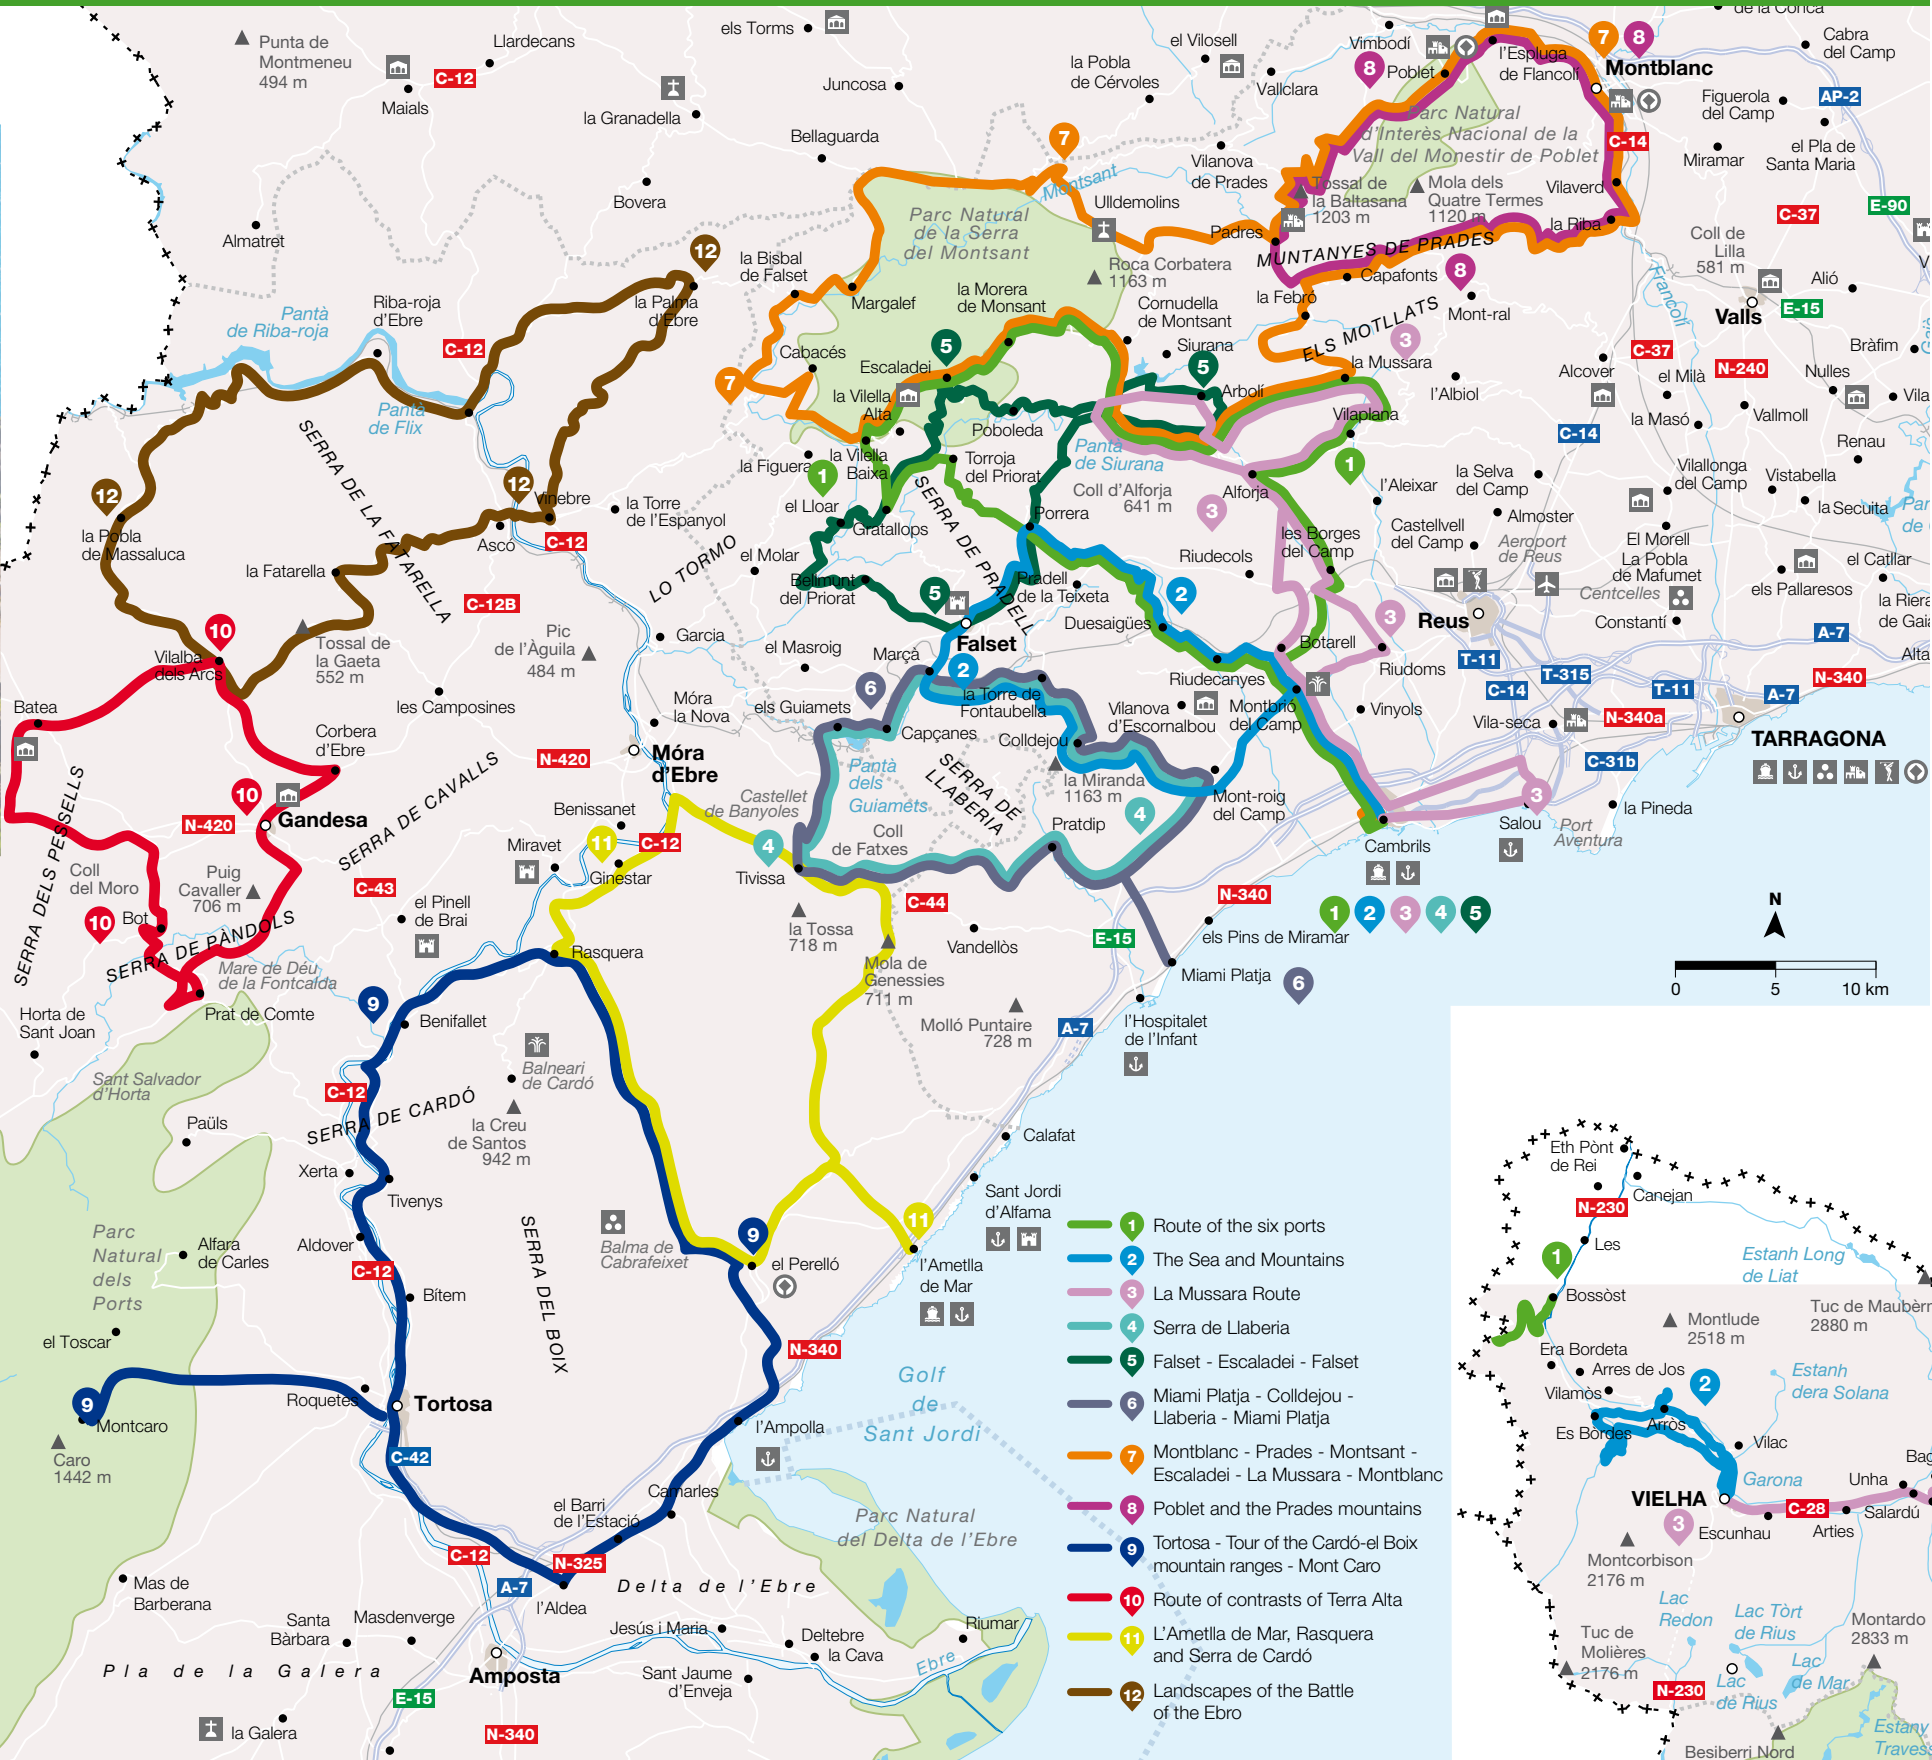

Road cycling

BOOK NOW AND LIVE DIFFERENT EMOTIONS

experience.catalunya.com

Pedal, explore and discover

Road cycling, a very popular activity in Catalonia, allows you to discover its surprisingly diverse landscapes, its rich history and its vast cultural heritage. From the Costa Brava to the Terres de l'Ebre region, and from the peaks of the Pyrenees to the Aran Valley, Catalonia offers an extensive and varied network of backroads that are ideal for enjoying this sport throughout the year. Many of these roads are the scene of important stages of the Tour de France and the Volta Ciclista a Catalunya. On this map-guide you will find a list of carefully-selected quiet and panoramic routes, with different levels of difficulty and distributed across four zones, which will invite you to ride and at the same time discover unique natural areas, visit little villages, taste the local cuisine and acquaint yourself with local traditions. There's something for all tastes and levels. Enjoy the ride!

Average daytime temperatures

Month	Jan	Feb	Mar	Apr	May	Jun	Jul	Aug	Sep	Oct	Nov	Dec
Barcelona	11	12	14	17	20	24	26	26	24	20	16	12
Girona	9	10	13	15	19	23	26	25	23	18	13	10
Lleida	7	10	14	15	21	24	27	27	23	18	11	8
Tarragona	11	12	14	16	19	22	25	26	23	19	15	12

Distance between provincial capitals

Km	Barcelona	Lleida	Tarragona
Barcelona	-	107	162
Girona	107	-	197
Lleida	162	255	197
Tarragona	99	197	101