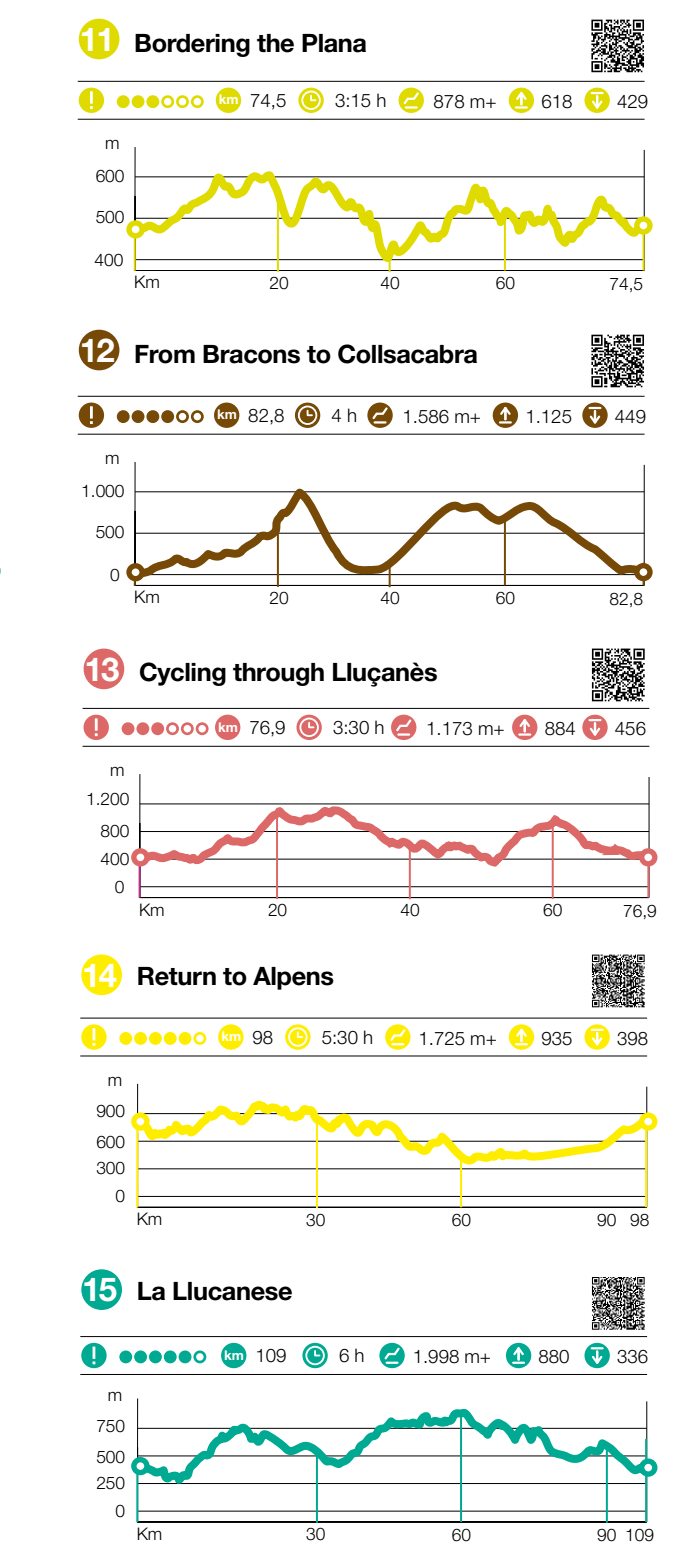

Costa Brava / Pyrenees of Catalonia

Cycle tourism accommodation

Costa Brava

Castell-Platja d'Aro
Hotel Planamar ****
www.planamar.com
HTop Caleta Palace ****
www.htophotels.com
HTop Platja Park ****
www.htophotels.com

Santa Susanna
Aqua Hotel Aquamarina & Spa ****
www.aquahotel.com
HTop Royal Sun ****
www.htophotels.com
HTop Royal Sun Suites ****
www.htophotels.com
Indalo Park ****
www.indalopark.com

Esteri d'Àneu
Hotel Apartaments Trainersa ***
www.aquahotel.com
Hostal Valls d'Àneu
www.hostalvallsdaneu.com
La Saou d'Urgell
Hotel Nice ***
www.hotelnice.net

Paisatges Barcelona

Perafita
Ca l'Estamunya
www.calestamunya.com

Costa Daurada

Altavilla
Altavilla Mar Hotel ****
www.altavillamarhotel.com

Cambrils

Estival Eldorado Resort ****
www.estivaleldorado.com

Terres de l'Ebre

Amposta
Hotel Restaurant l'Algair del Delta ***
www.hotelalgairdelta.com

Terres de Lleida

Tàrraga
La Torre del Codina ***
www.latorredelcodina.com

Specialised destinations

Amposta
Amposta Turismo
www.ampostaturisme.cat

Pyrenees of Catalonia

Alins
Hotel Vall Ferrera **
www.hotelvallferrera.com

Costa Brava

Calella
Hotel Bernat II ****
www.hotelbernatalcallea.com

Costa Brava

Calella
Hotel Bernat II ****
www.hotelbernatalcallea.com

Specialized travel agencies

Catalonia Bike Tours
www.cataloniabiketours.com

Specialized travel agencies

Cycling Costa Daurada
www.cyclingcostadaurada.com

Specialized travel agencies

Cycling Holidays
www.cyclingholidays.es

Specialized travel agencies

Patronat de Turisme
www.patronatdeturisme.cat

Specialized travel agencies

Patronat de Turisme
www.patronatdeturisme.cat

Specialized travel agencies

Patronat de Turisme
www.patronatdeturisme.cat