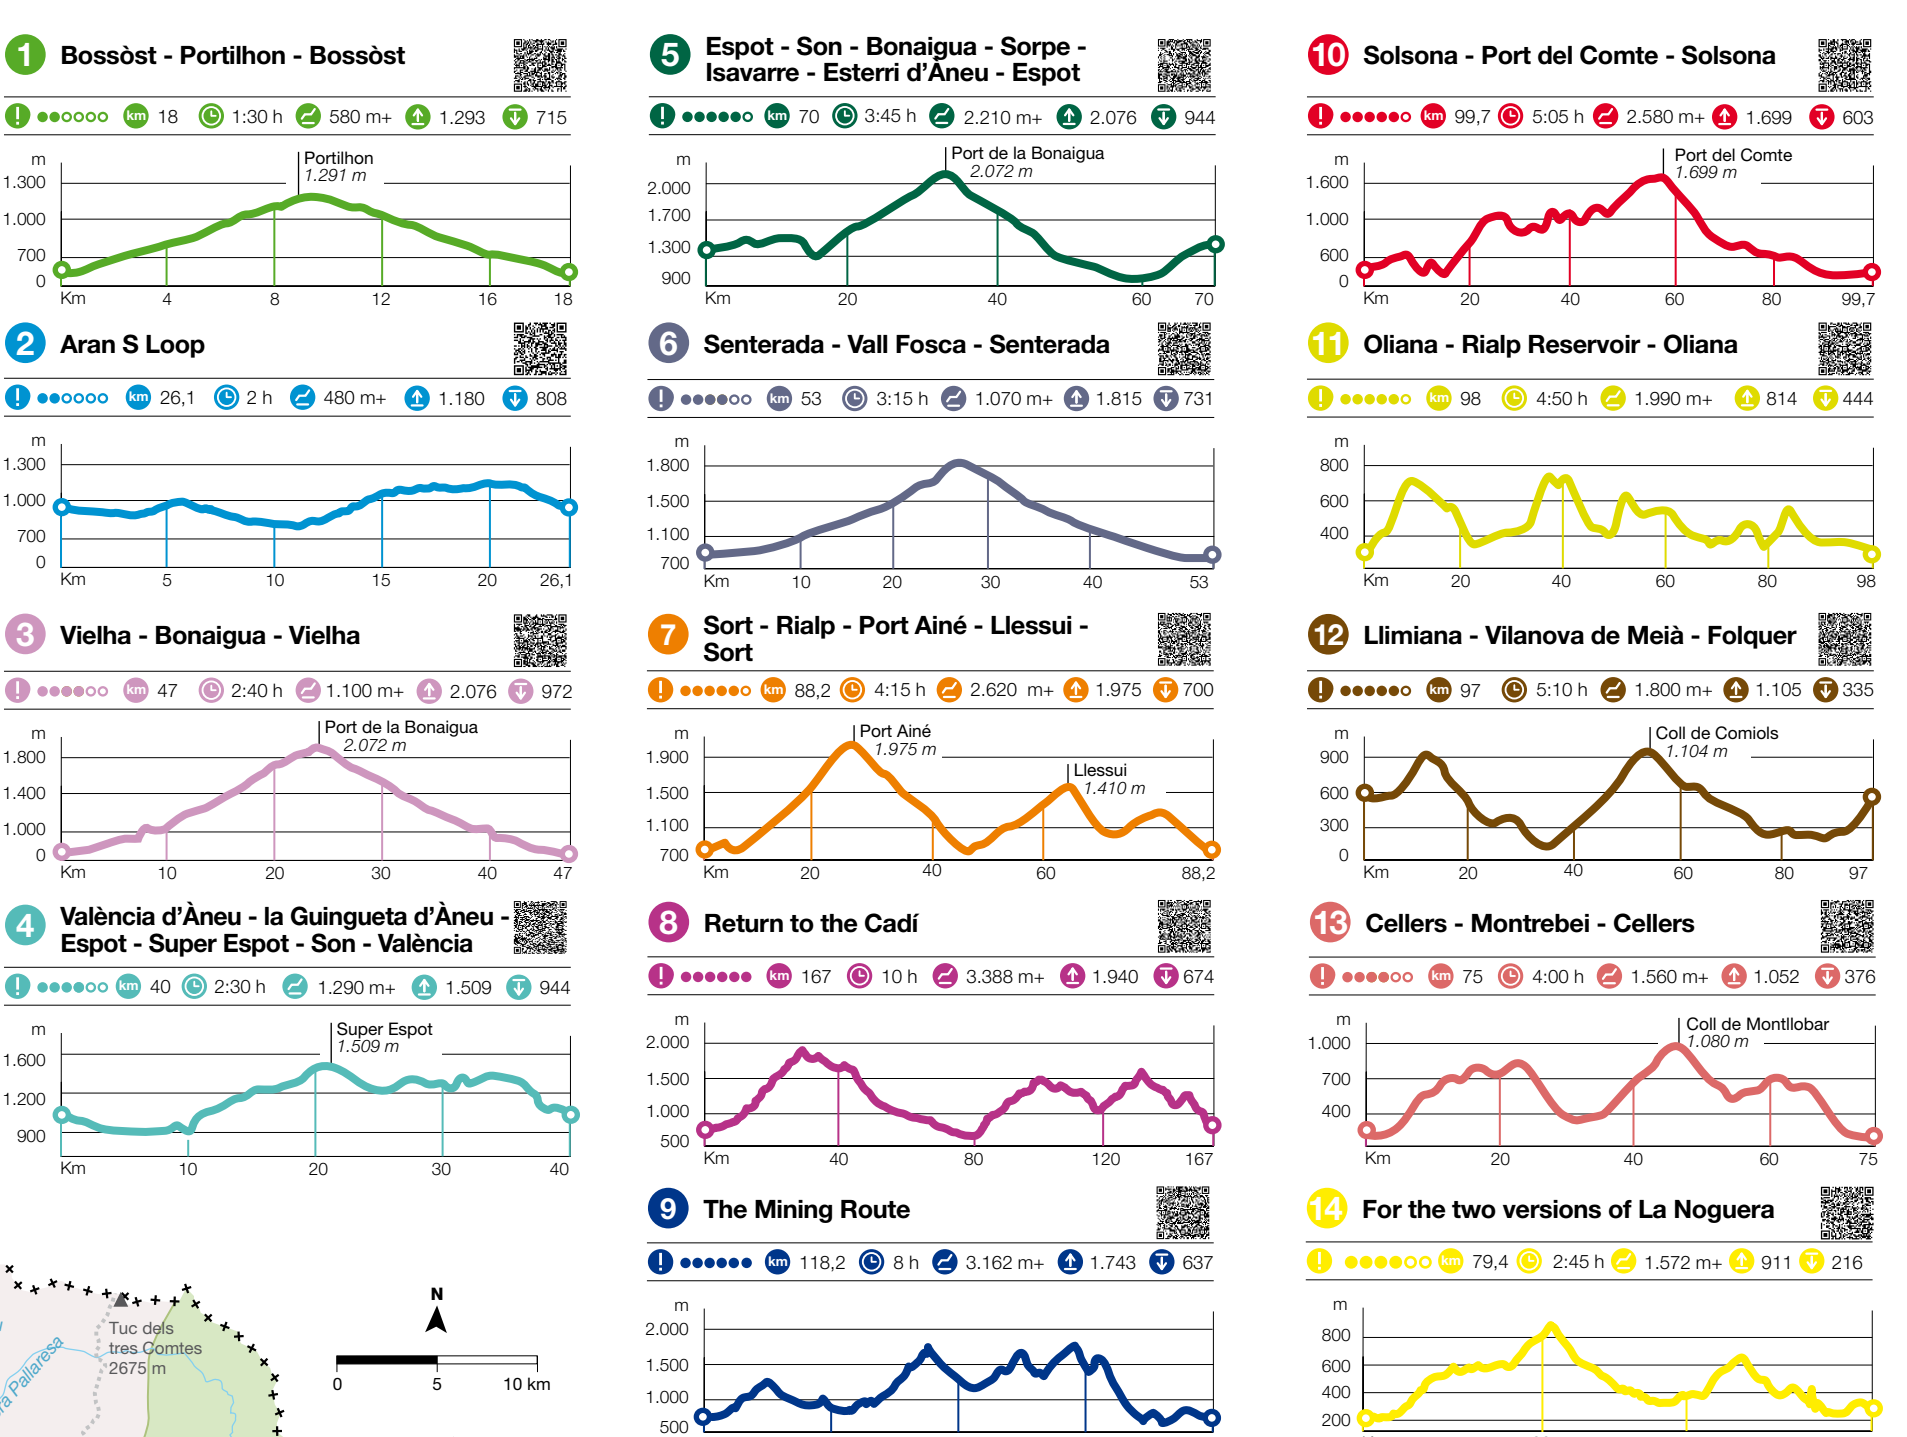

Road cycling

BOOK NOW AND LIVE DIFFERENT EMOTIONS

experience.catalunya.com

Pedal, explore and discover

Road cycling, a very popular activity in Catalonia, allows you to discover its surprisingly diverse landscapes, its rich history and its vast cultural heritage. From the Costa Brava to the Terres de l'Ebre region, and from the peaks of the Pyrenees to the Aran Valley, Catalonia offers an extensive and varied network of backroads that are ideal for enjoying this sport throughout the year. Many of these roads are the scene of important stages of the Tour de France and the Volta Ciclista a Catalunya. On this map-guide you will find a list of carefully-selected quiet and panoramic routes, with different levels of difficulty and distributed across four zones, which will invite you to ride and at the same time discover unique natural areas, visit little villages, taste the local cuisine and acquaint yourself with local traditions. There's something for all tastes and levels. Enjoy the ride!

Average daytime temperatures

Month	Jan	Feb	Mar	Apr	May	Jun	Jul	Aug	Sep	Oct	Nov	Dec
Barcelona	11	12	14	17	20	24	26	26	24	20	16	12
Girona	9	10	13	15	19	23	26	25	23	18	13	10
Lleida	7	10	14	15	21	24	27	27	23	18	11	8
Tarragona	11	12	14	16	19	22	25	26	23	19	15	12

Distance between provincial capitals

Km	Barcelona	Lleida	Tarragona
Barcelona	-	107	162
Girona	107	-	197
Lleida	162	255	197
Tarragona	99	197	101