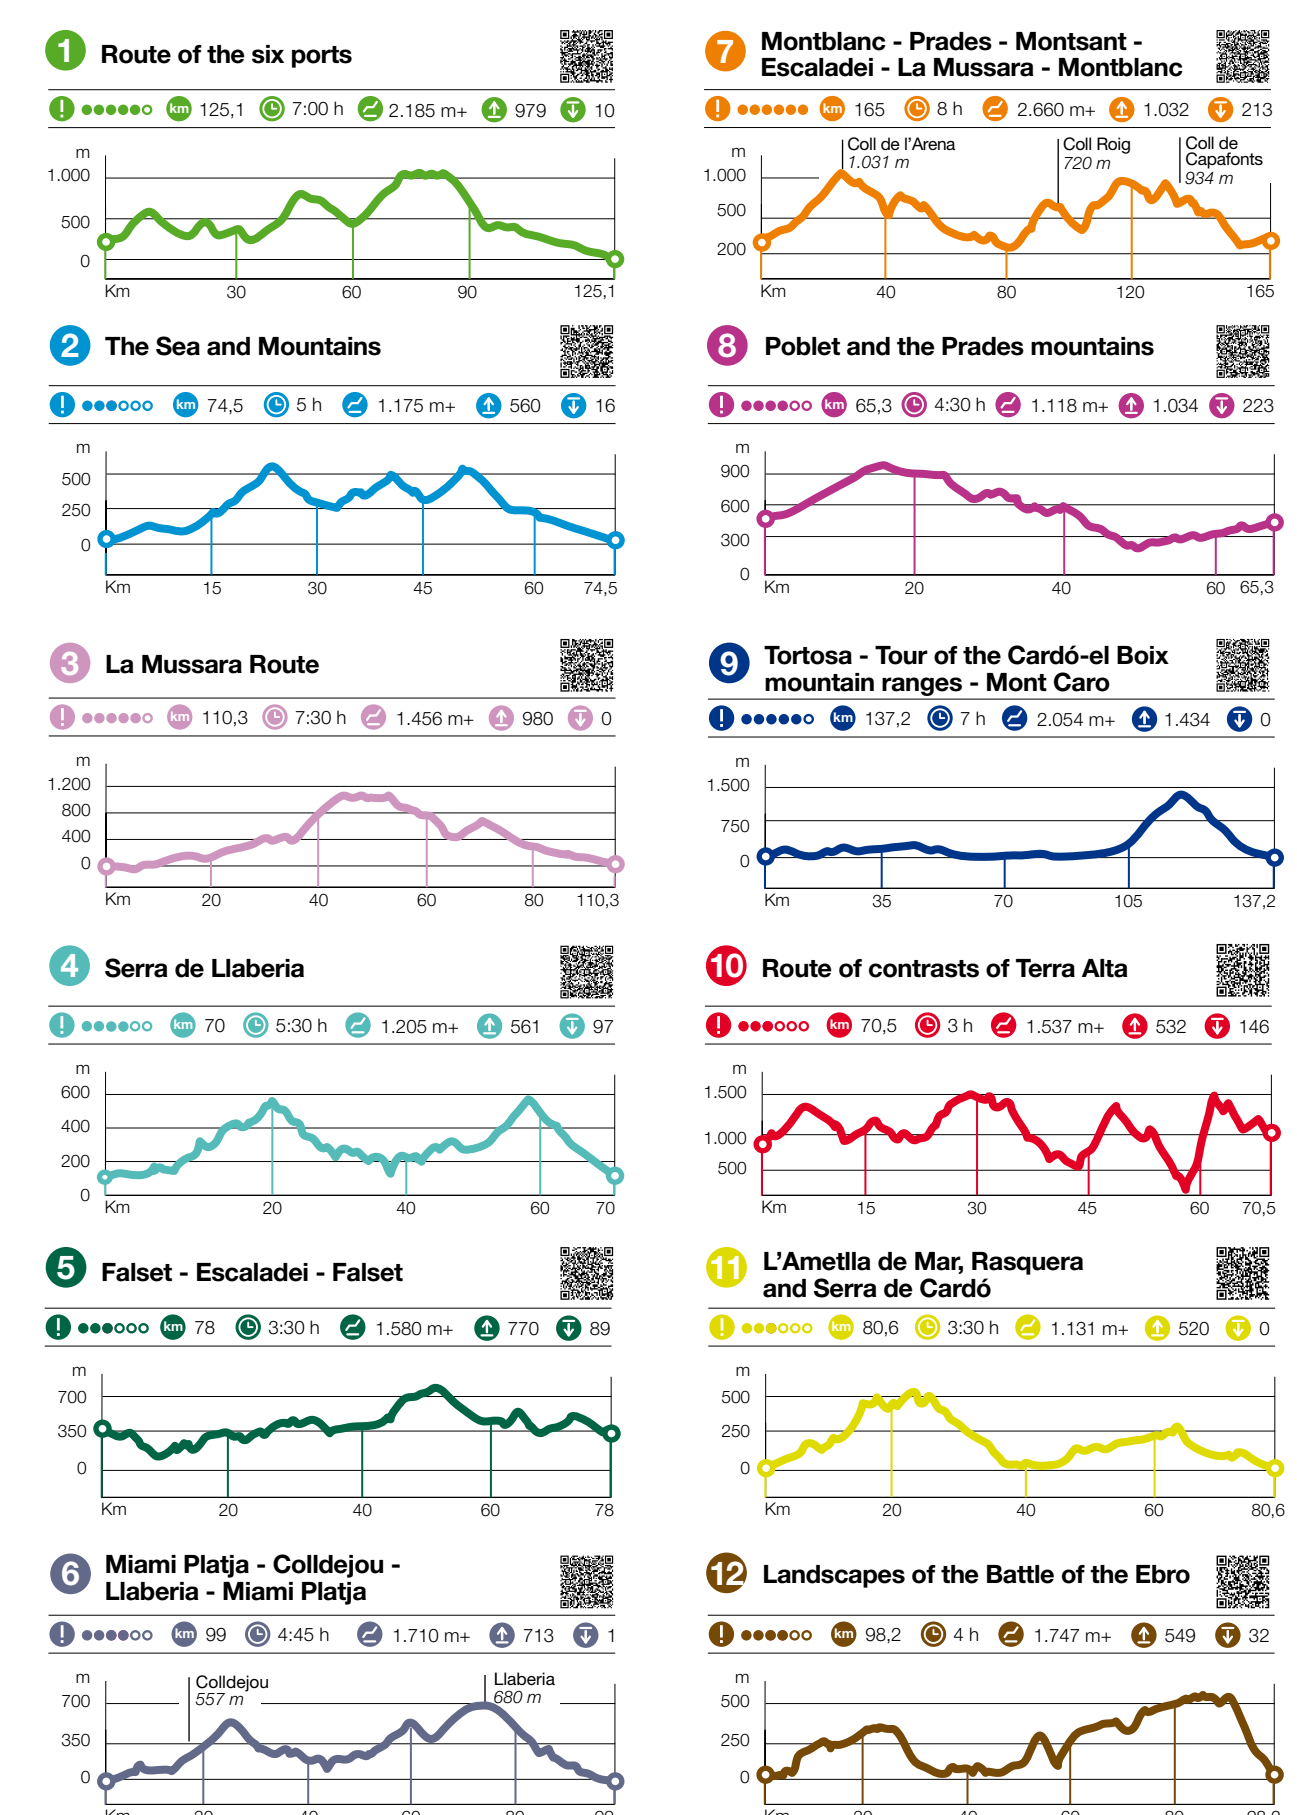

Road cycling

BOOK NOW AND LIVE DIFFERENT EMOTIONS

experience.catalunya.com

Pedal, explore and discover

Road cycling, a very popular activity in Catalonia, allows you to discover its surprisingly diverse landscapes, its rich history and its vast cultural heritage. From the Costa Brava to the Terres de l'Ebre region, and from the peaks of the Pyrenees to the Aran Valley, Catalonia offers an extensive and varied network of backroads that are ideal for enjoying this sport throughout the year. Many of these roads are the scene of important stages of the Tour de France and the Volta Ciclista a Catalunya. On this map-guide you will find a list of carefully-selected quiet and panoramic routes, with different levels of difficulty and distributed across four zones, which will invite you to ride and at the same time discover unique natural areas, visit little villages, taste the local cuisine and acquaint yourself with local traditions. There's something for all tastes and levels. Enjoy the ride!

Average daytime temperatures

Month	Jan	Feb	Mar	Apr	May	Jun	Jul	Aug	Sep	Oct	Nov	Dec
Barcelona	11	12	14	17	20	24	26	26	24	20	16	12
Girona	9	10	13	15	19	23	26	25	23	18	13	10
Lleida	7	10	14	15	21	24	27	27	23	18	11	8
Tarragona	11	12	14	16	19	22	25	26	23	19	15	12

Distance between provincial capitals

Km	Barcelona	Lleida	Tarragona
Barcelona	-	107	162
Girona	107	-	197
Lleida	162	255	197
Tarragona	99	197	101