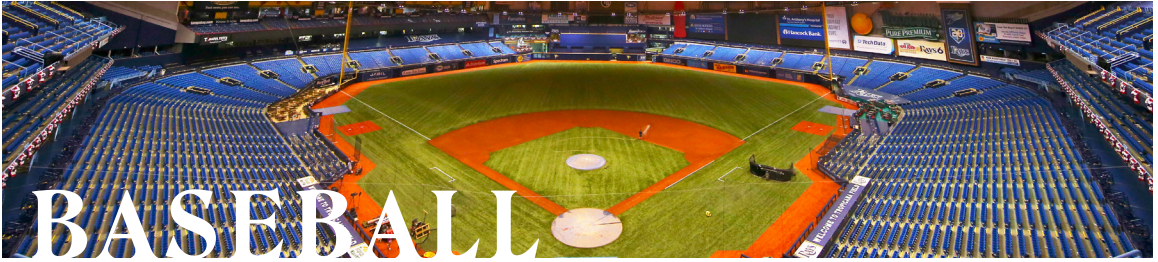

Lighted Fields	Youth/Adult
CLEARWATER (CONTINUED)		
Ross Norton Field	2	Youth
Sid Lickton Ballfield Complex	7	Youth
DUNEDIN		
Fisher Fields & Highlander Fields	7	Youth
Player Development Complex (Blue Jays Training Facility)	6	Adult
TD Ballpark	1	Professional
LARGO		
Highland Senior Baseball Field	1	Youth and Adult
Largo Sports Complex	3	Youth
Southwest Complex	1	Youth
OLDSMAR		
Oldsmar Sports Complex	7	Youth
ST. PETE		
Campbell Park Recreation Center	2	Youth
Lake Vista Recreation Center	5	2 Adult/3 Youth
Tropicana Field	1	Professional
Huggins-Stengel Field	1	Adult
Walter Fuller Baseball Complex	5	Adult
Eckerd College - Turley Baseball field	1	NCAA
TARPON SPRINGS		
East Lake Youth Sports Complex	5	Youth