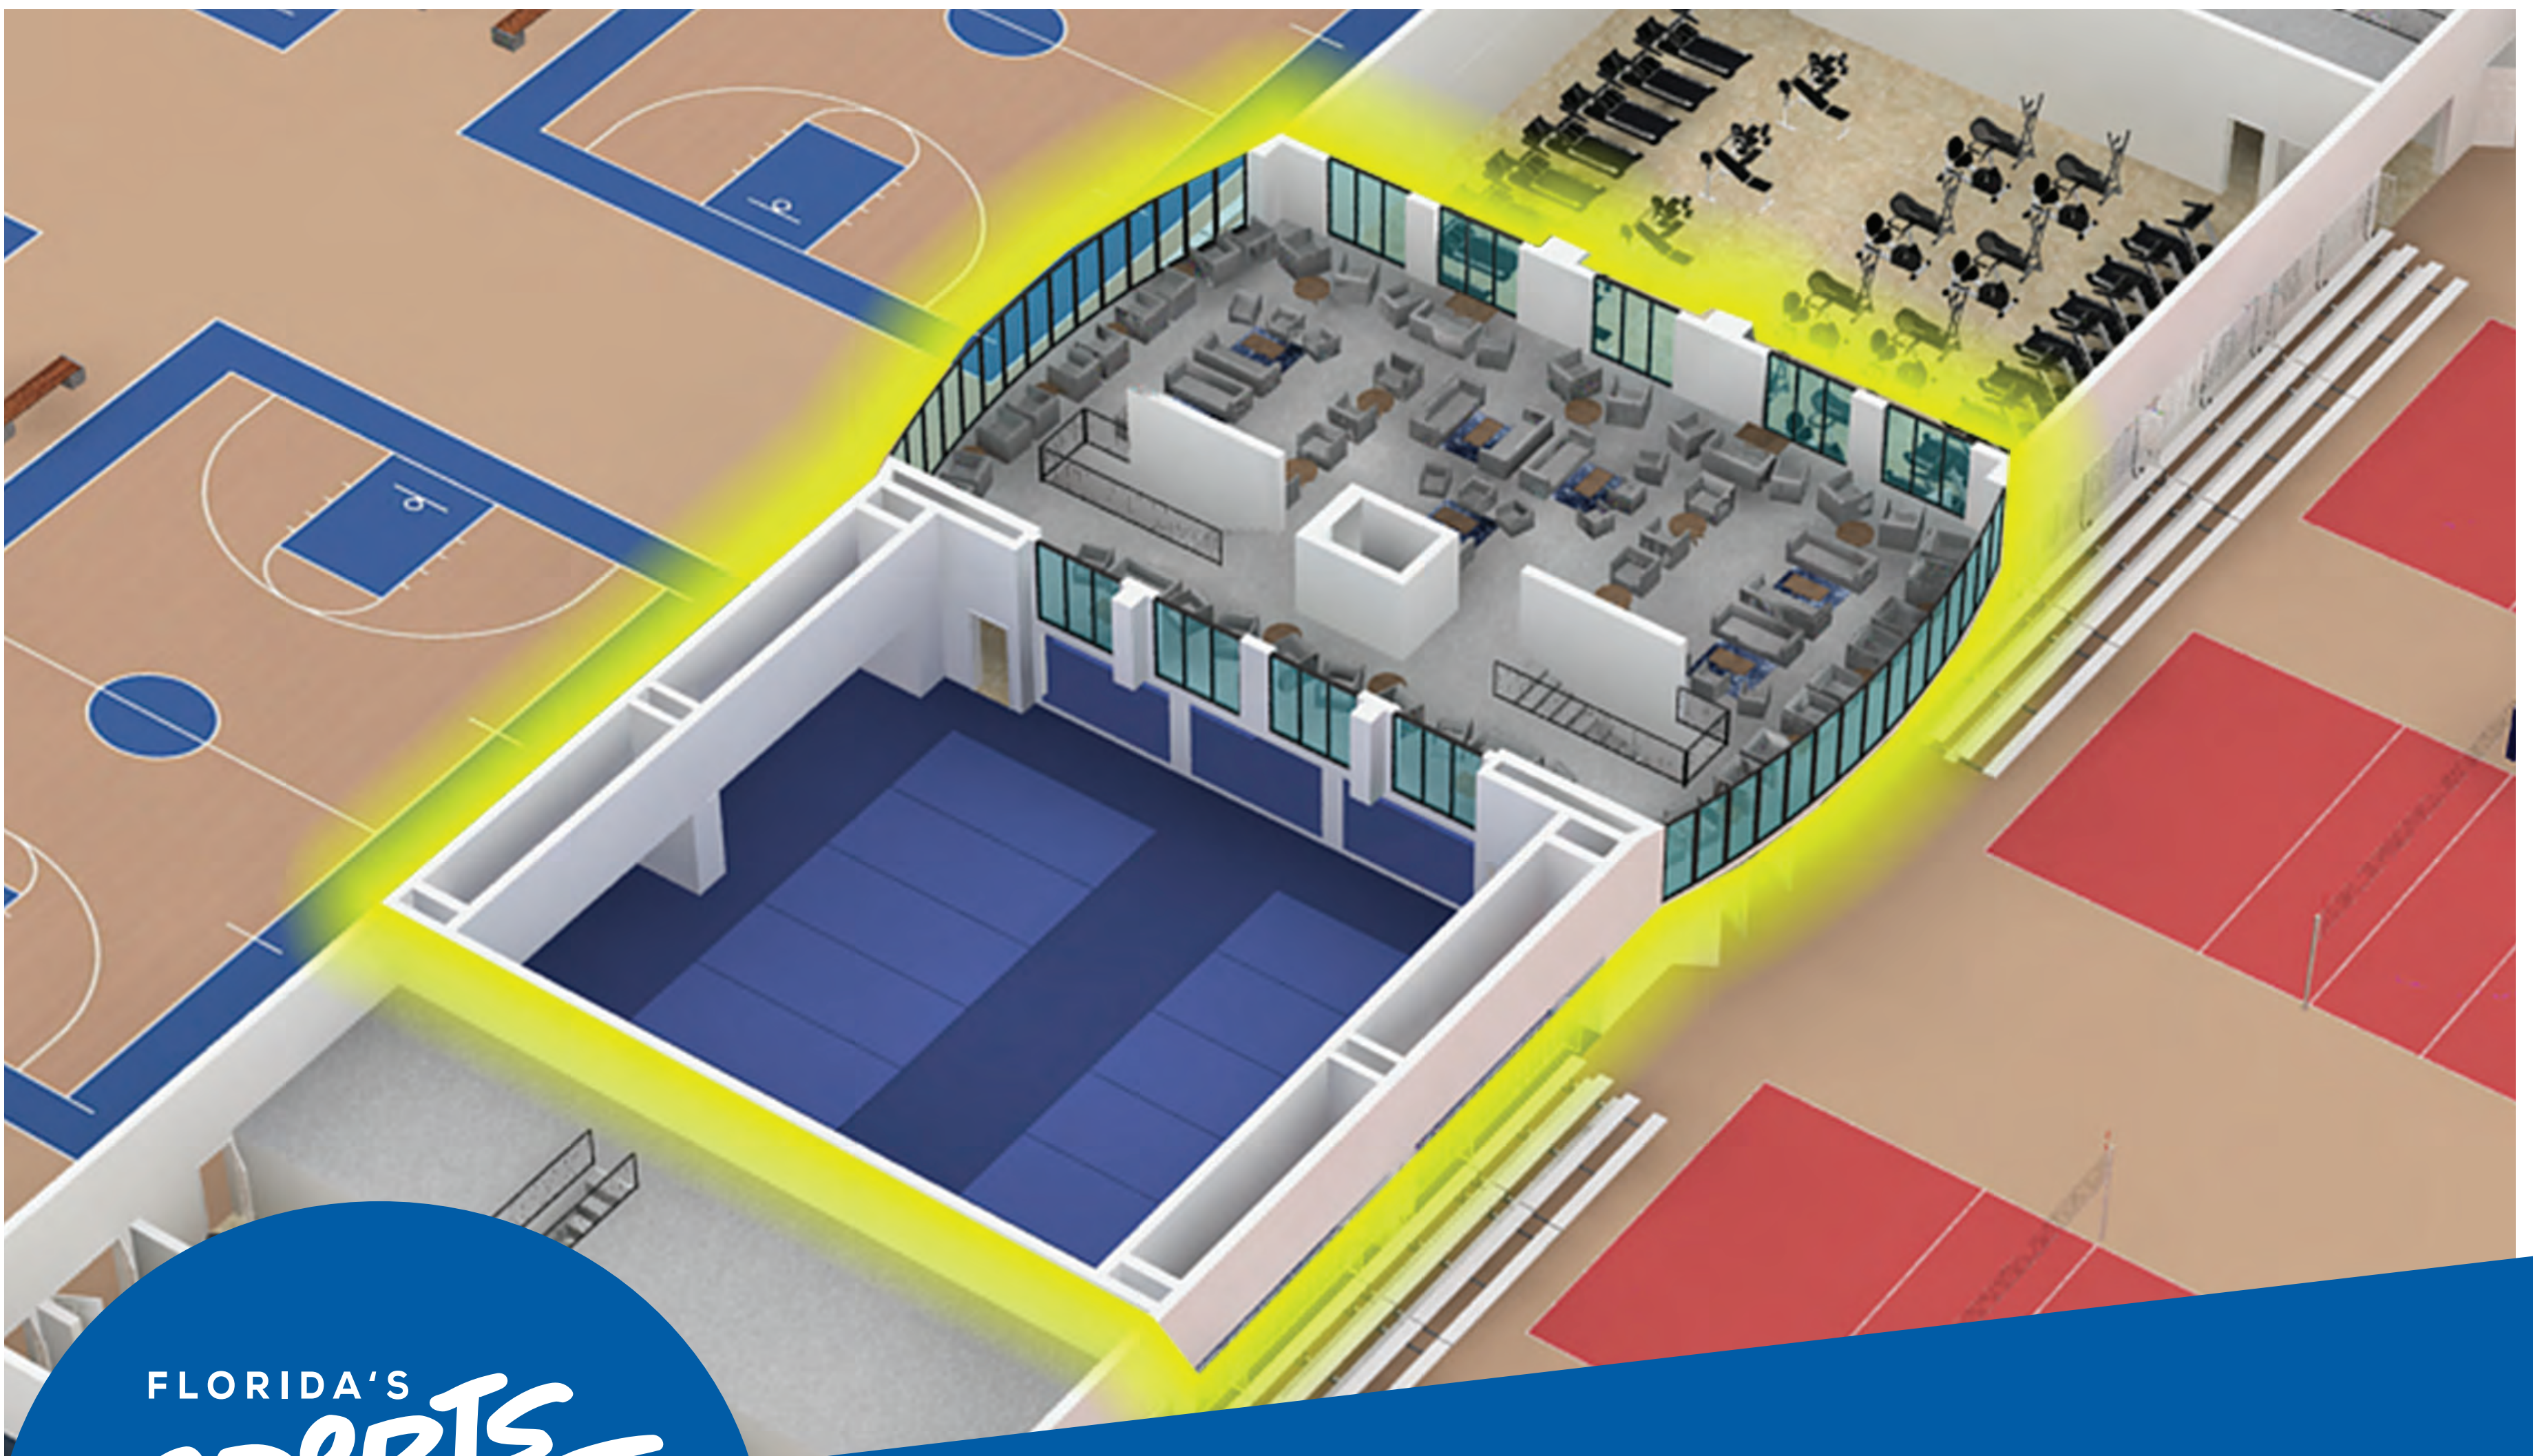

PASCO
COUNTY FLORIDA

WHERE CHAMPIONS PLAY & TRAIN.

MEZZANINE

- VIP Mezzanine
- Meeting Area
- Lounge Area
- Athletic Training Center

FLORIDA'S
**SPORTS
COAST**

PASCO
COUNTY FLORIDA

**5 ADDITIONAL OUTDOOR
MULTI-PURPOSE FIELDS:**

EXPLORE THE POSSIBILITIES AT WIREGRASS RANCH SPORTS COMPLEX

- 128 spacious suites with zones for working, relaxing, eating & sleeping
- Rooftop bar overlooking sports facility, playing fields & stage
- 24/7 Market with "grab and go" options, offering curated selections, craft beer & wine
- Lobby designed with flexible seating
- Outdoor terrace shared social space
- Complimentary hot breakfast
- 24/7 Fitness center
- Outdoor heated pool
- Flexible meeting space
- Business center
- Complimentary Wi-Fi
- On-site laundry
- Located at the Wiregrass Ranch Sports Campus

CONNECT

In the public areas, guests will find flexible seating options which offer a choice to connect or just relax. A complimentary hot breakfast with healthy and indulgent options is served daily. Patrons will enjoy a rooftop bar overlooking the sports campus, a 24/7 Market, a lobby bar in which to unwind in the evenings, as well as an outdoor terrace with high-end grills. A fitness center and pool allow guests to keep fit while away from home, while an onsite laundry offers an added convenience for those on extended stays.