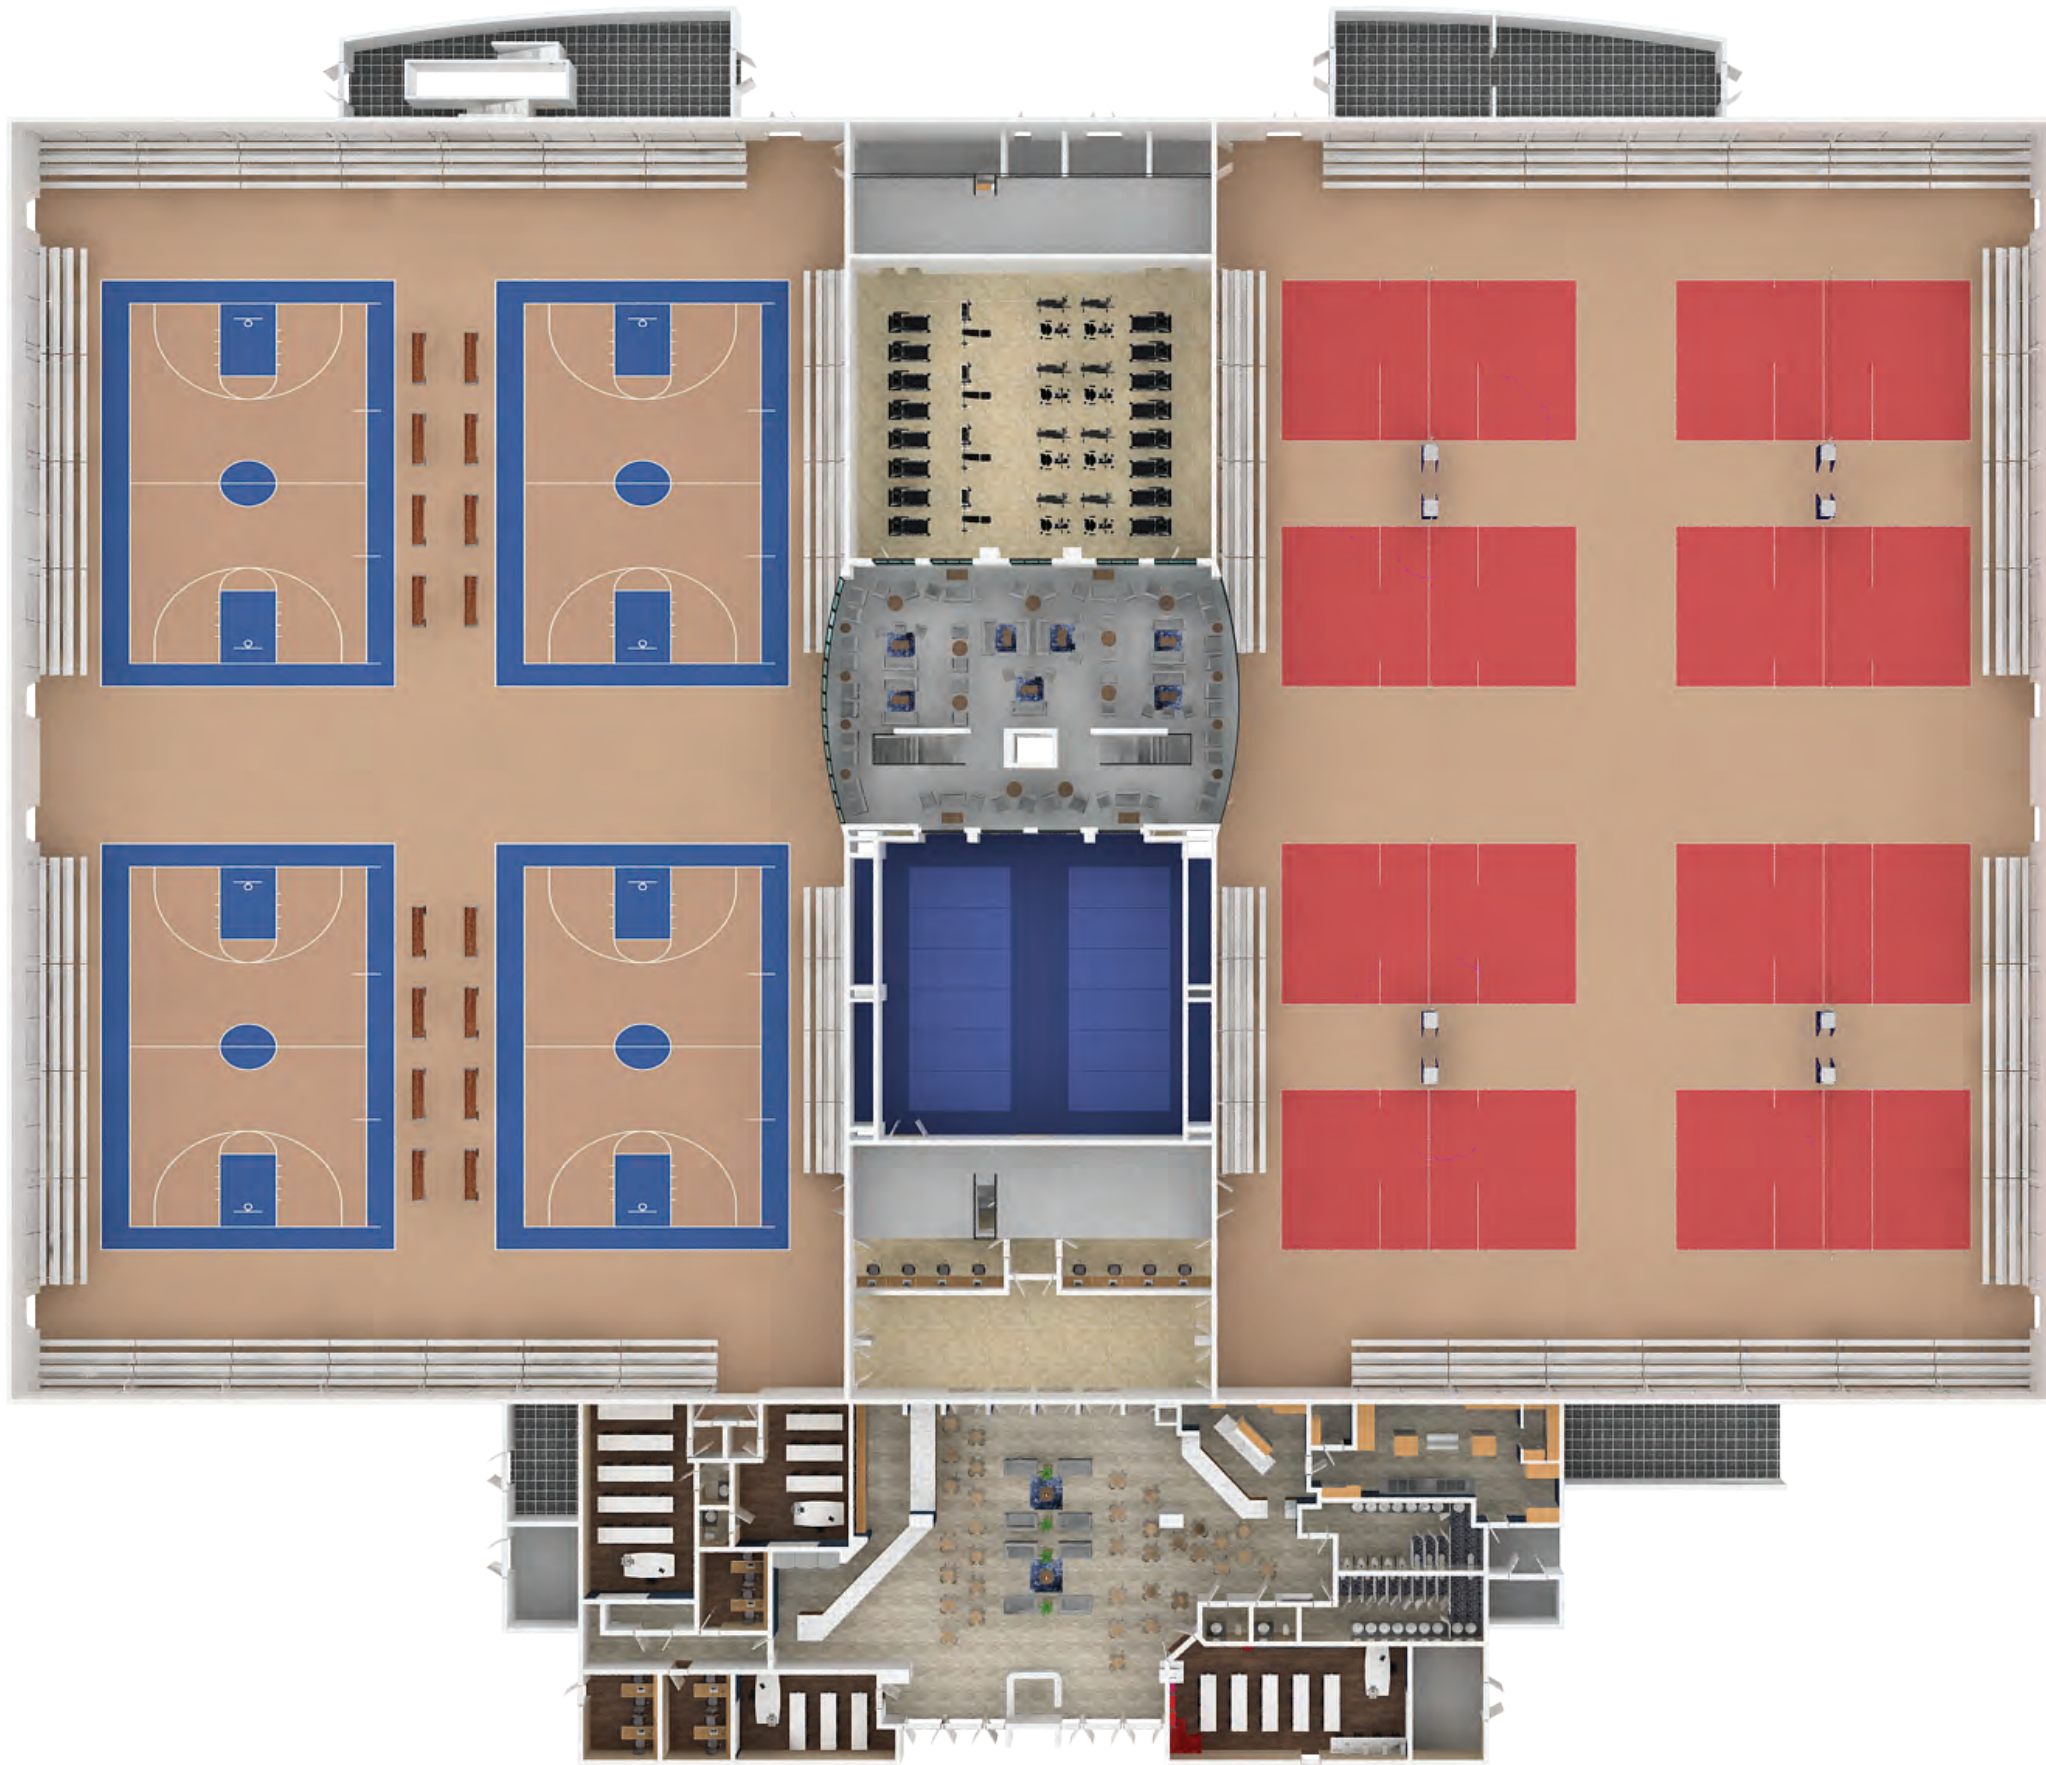

FLORIDA'S
**SPORTS
COAST**

PASCO
COUNTY FLORIDA 

MORE COURTS. MORE FIELDS. MORE WAYS TO WIN.

ZONE A & B

- 16 Volleyball Courts
- 8 Basketball Courts
- Competition Cheer Studio
- 16 Pickleball Courts
- 8 Futsal Courts
- Educational Lab
- Full-service Kitchen
- Concessions Area

FLORIDA'S
**SPORTS
COAST**

98,000 SQ. FT. TO TUMBLE AND FLIP.

DANCE & CHEER

- Competition Cheer Studio
- Competition Spring Floors
- Wall Mirrors
- Competition Sound System

Residence INN[®]

BY MARRIOTT
TAMPA WESLEY CHAPEL

EXPLORE THE POSSIBILITIES AT WIREGRASS RANCH SPORTS COMPLEX

- 128 spacious suites with zones for working, relaxing, eating & sleeping
- Rooftop bar overlooking sports facility, playing fields & stage
- 24/7 Market with "grab and go" options, offering curated selections, craft beer & wine
- Lobby designed with flexible seating
- Outdoor terrace shared social space
- Complimentary hot breakfast
- 24/7 Fitness center
- Outdoor heated pool
- Flexible meeting space
- Business center
- Complimentary Wi-Fi
- On-site laundry
- Located at the Wiregrass Ranch Sports Campus