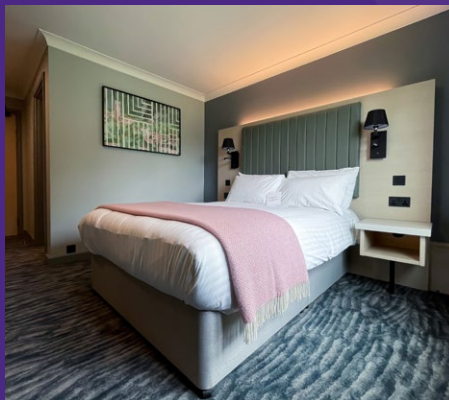

Our conference venues include the following facilities:

- Free parking and Wi-Fi.
- Full English or continental breakfast.
- Restaurant, bar and lounge.
- 24-hour room service.
- Accessible double or twin bedrooms with ensuite bathroom.