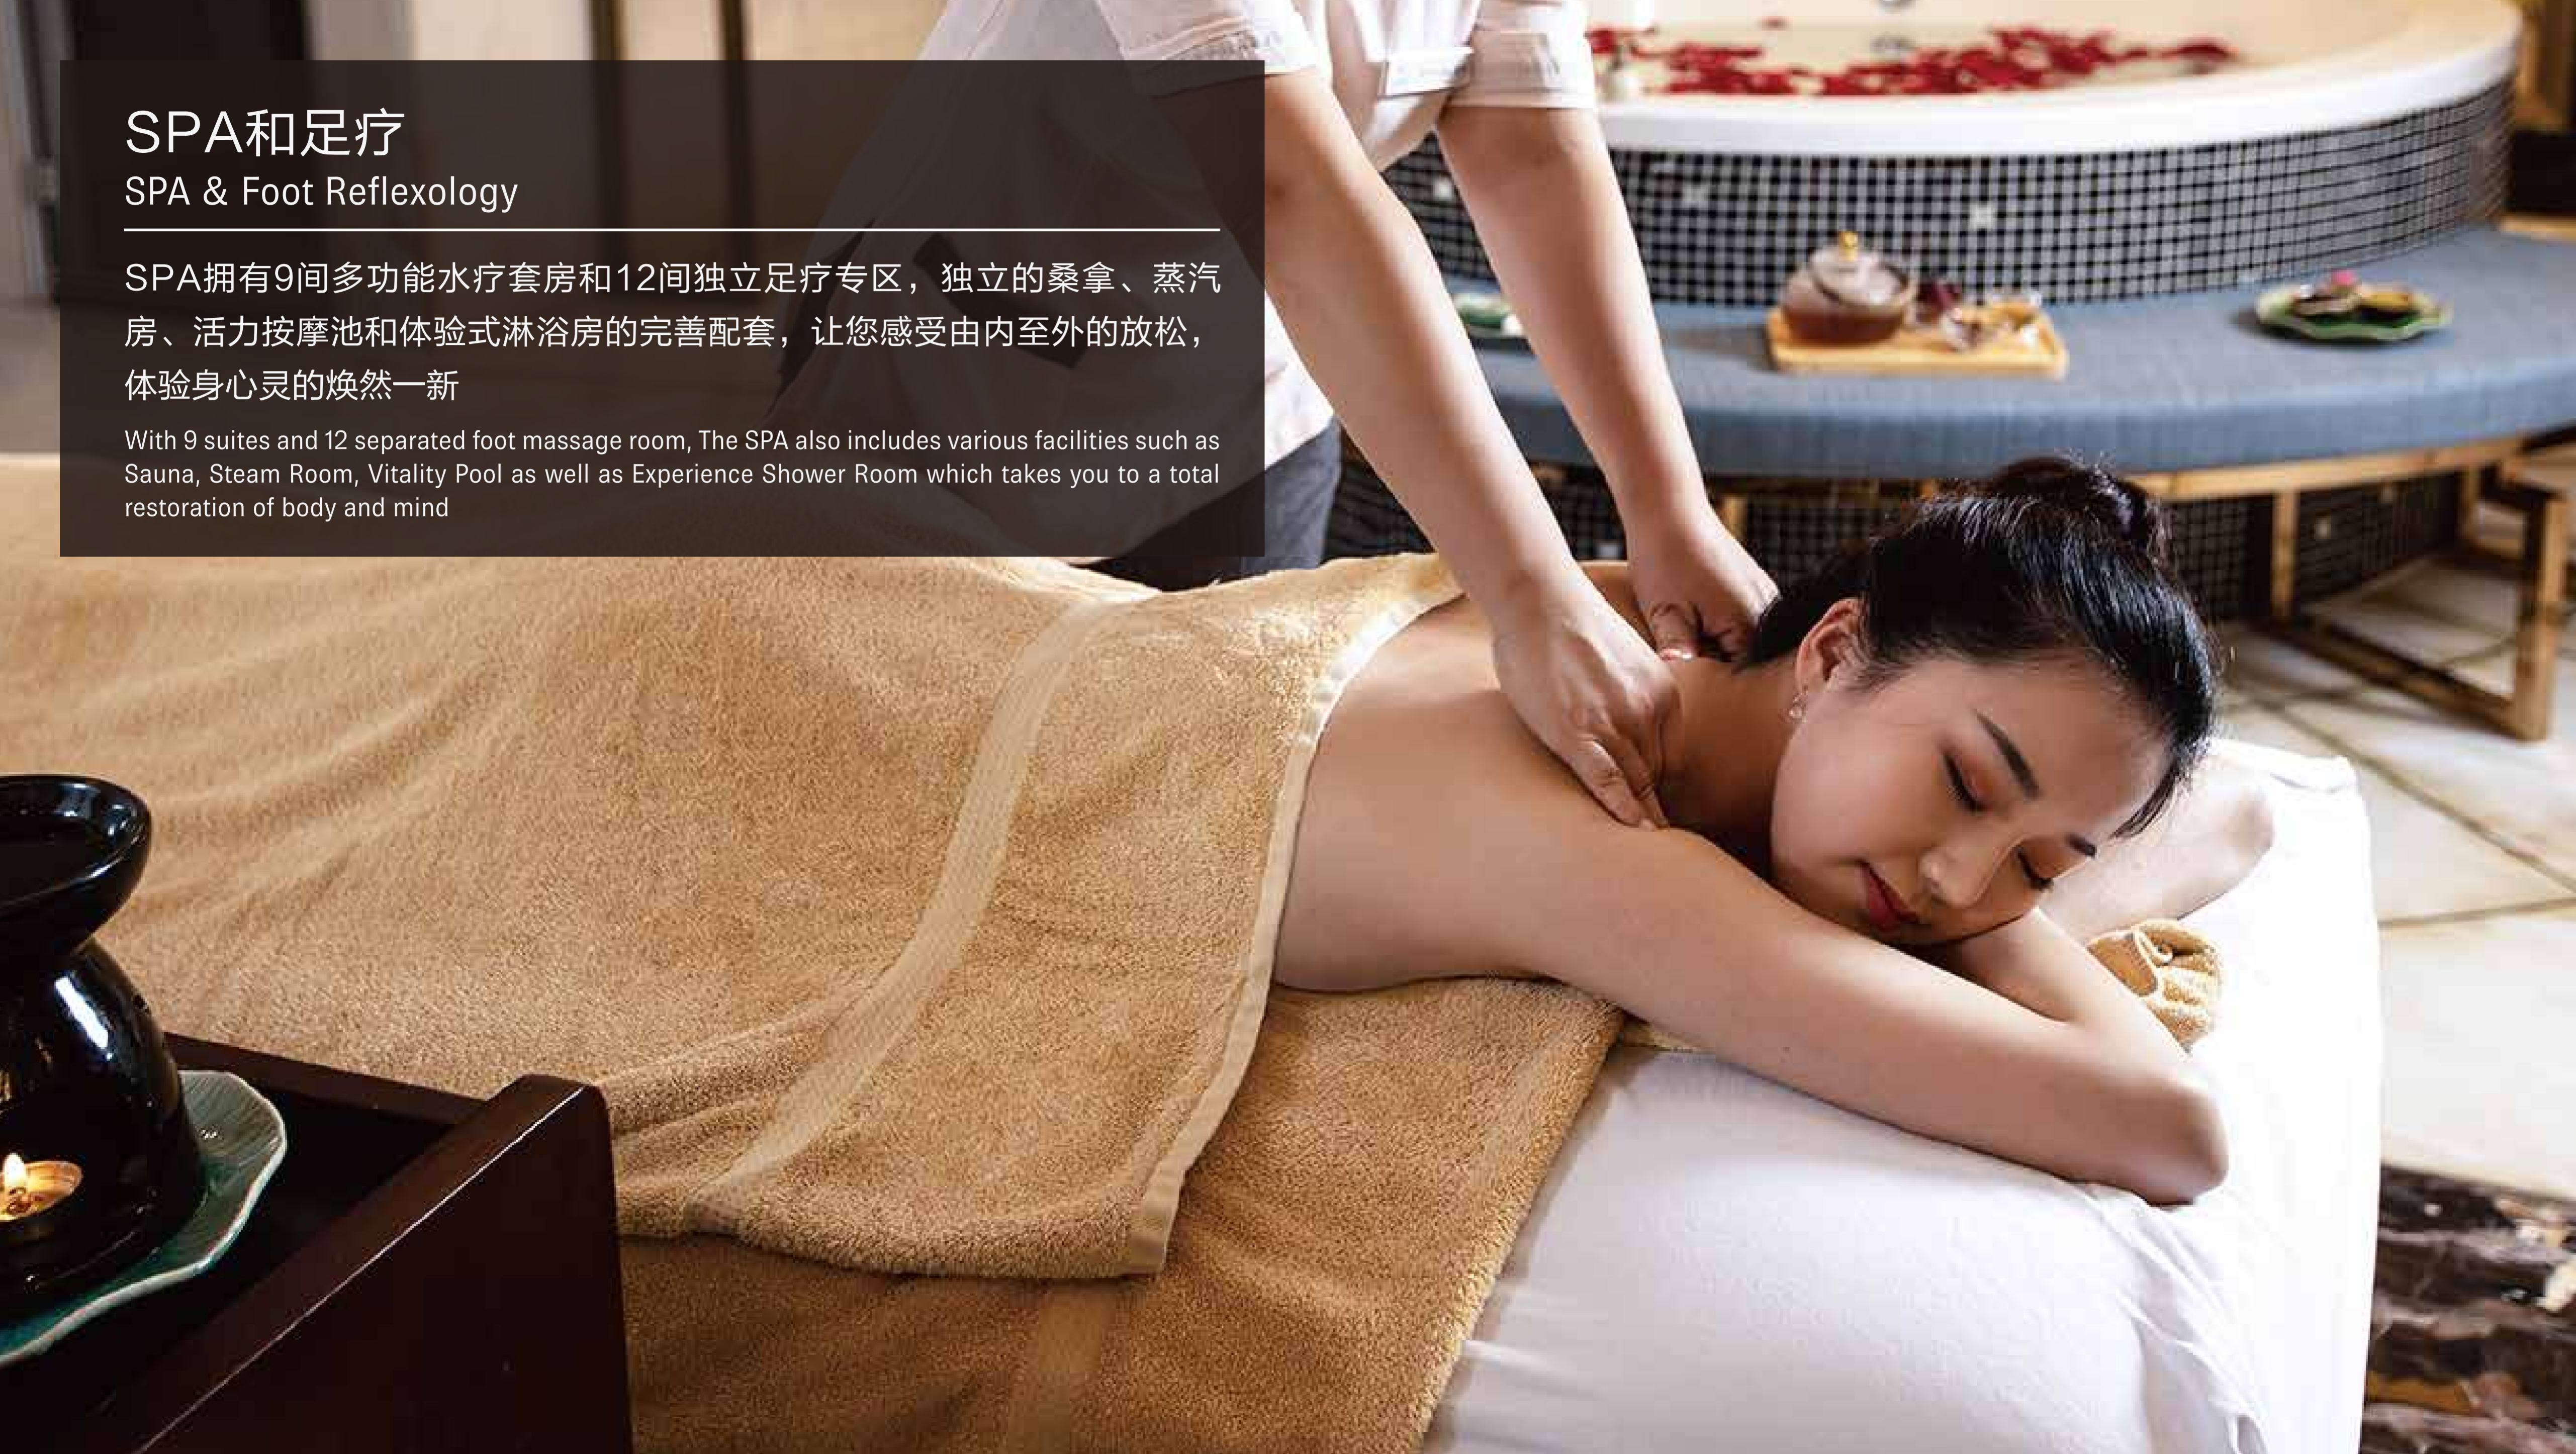

SPA和足疗

SPA & Foot Reflexology

SPA拥有9间多功能水疗套房和12间独立足疗专区，独立的桑拿、蒸汽房、活力按摩池和体验式淋浴房的完善配套，让您感受由内至外的放松，体验身心灵的焕然一新

With 9 suites and 12 separated foot massage room, The SPA also includes various facilities such as Sauna, Steam Room, Vitality Pool as well as Experience Shower Room which takes you to a total restoration of body and mind