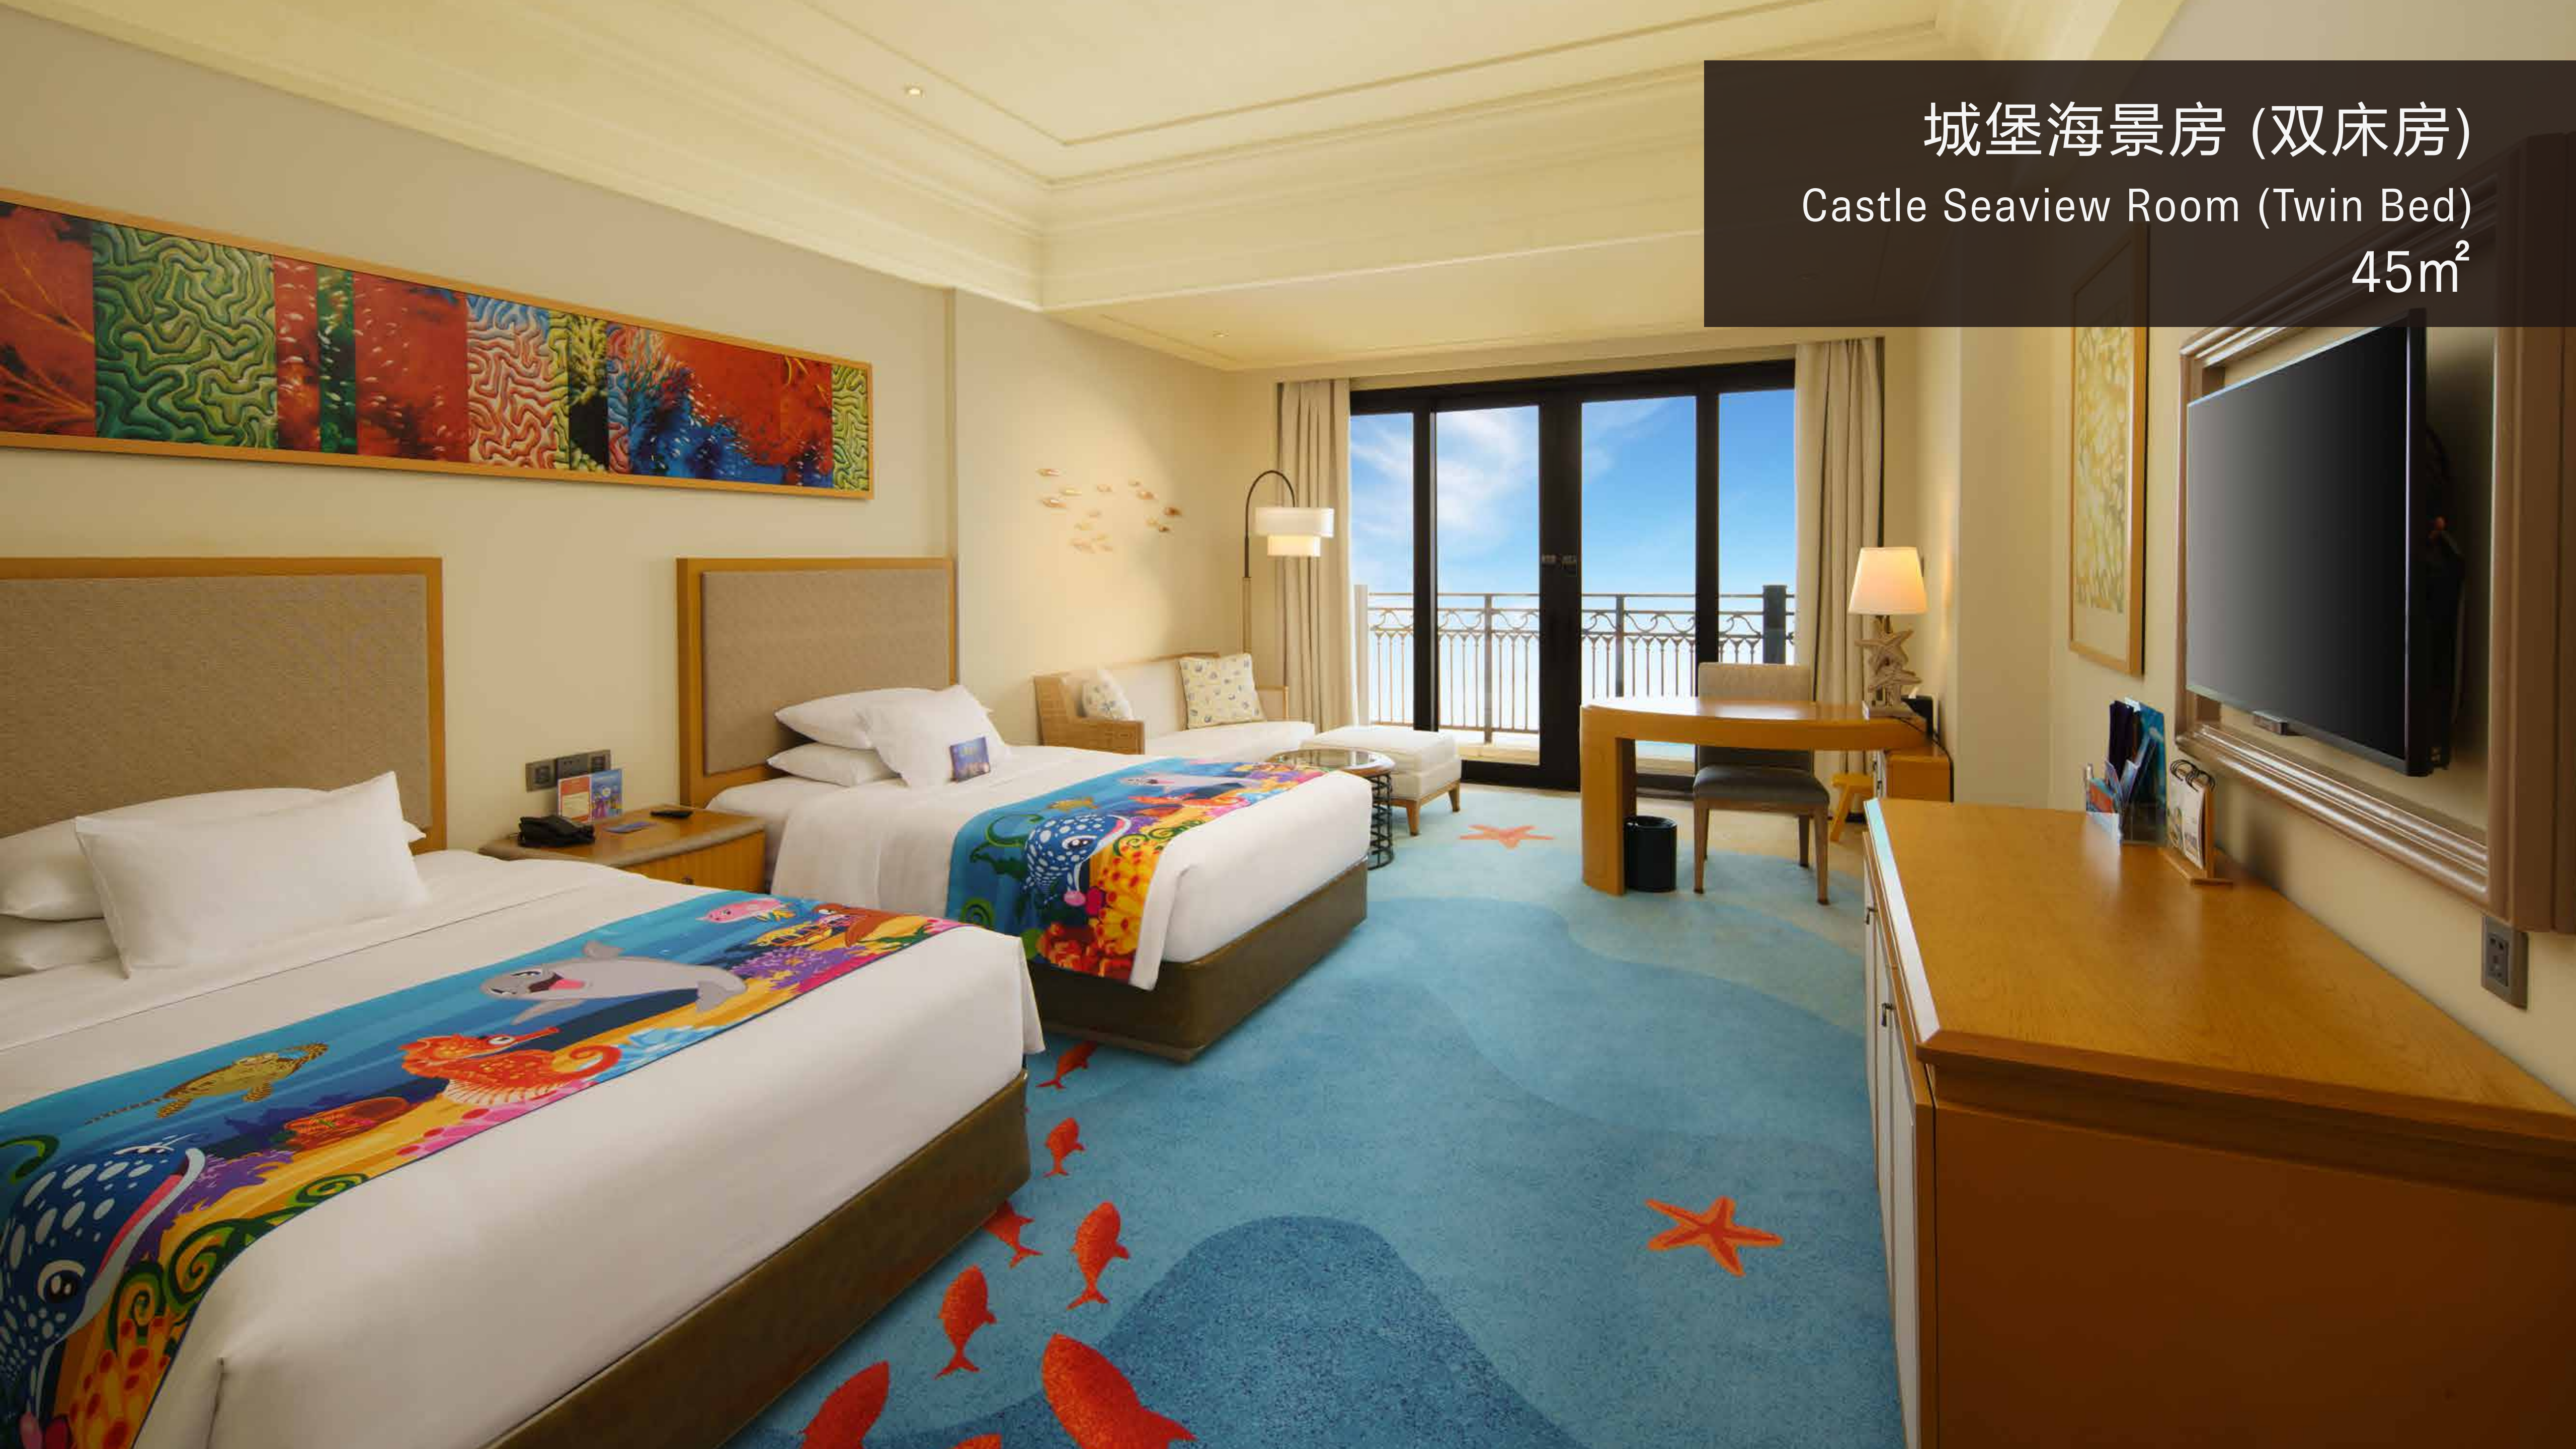

Flamingo Bayview Room (Twin Bed)

45m²

璀璨星光房 (大床房)

Sparkling Starlight Room (King Bed)

45m²

璀璨星光房 (双床房)

Sparkling Starlight Room (Twin Bed)

45m²

城堡海景房 (双床房)

Castle Seaview Room (Twin Bed)

45m²

海洋奇缘亲子房

Ocean Triple Room

45m²

航海家庭房

Voyage Family Room

50m²

海豚全海景行政房 (大床房)

Dolphin Panoromic Seaview Room (King Bed)

45m²

海豚全海景行政房 (双床房)

Dolphin Panoromic Seaview Room (Twin Bed)

45m²

伶仃洋豪华套房 (卧室)