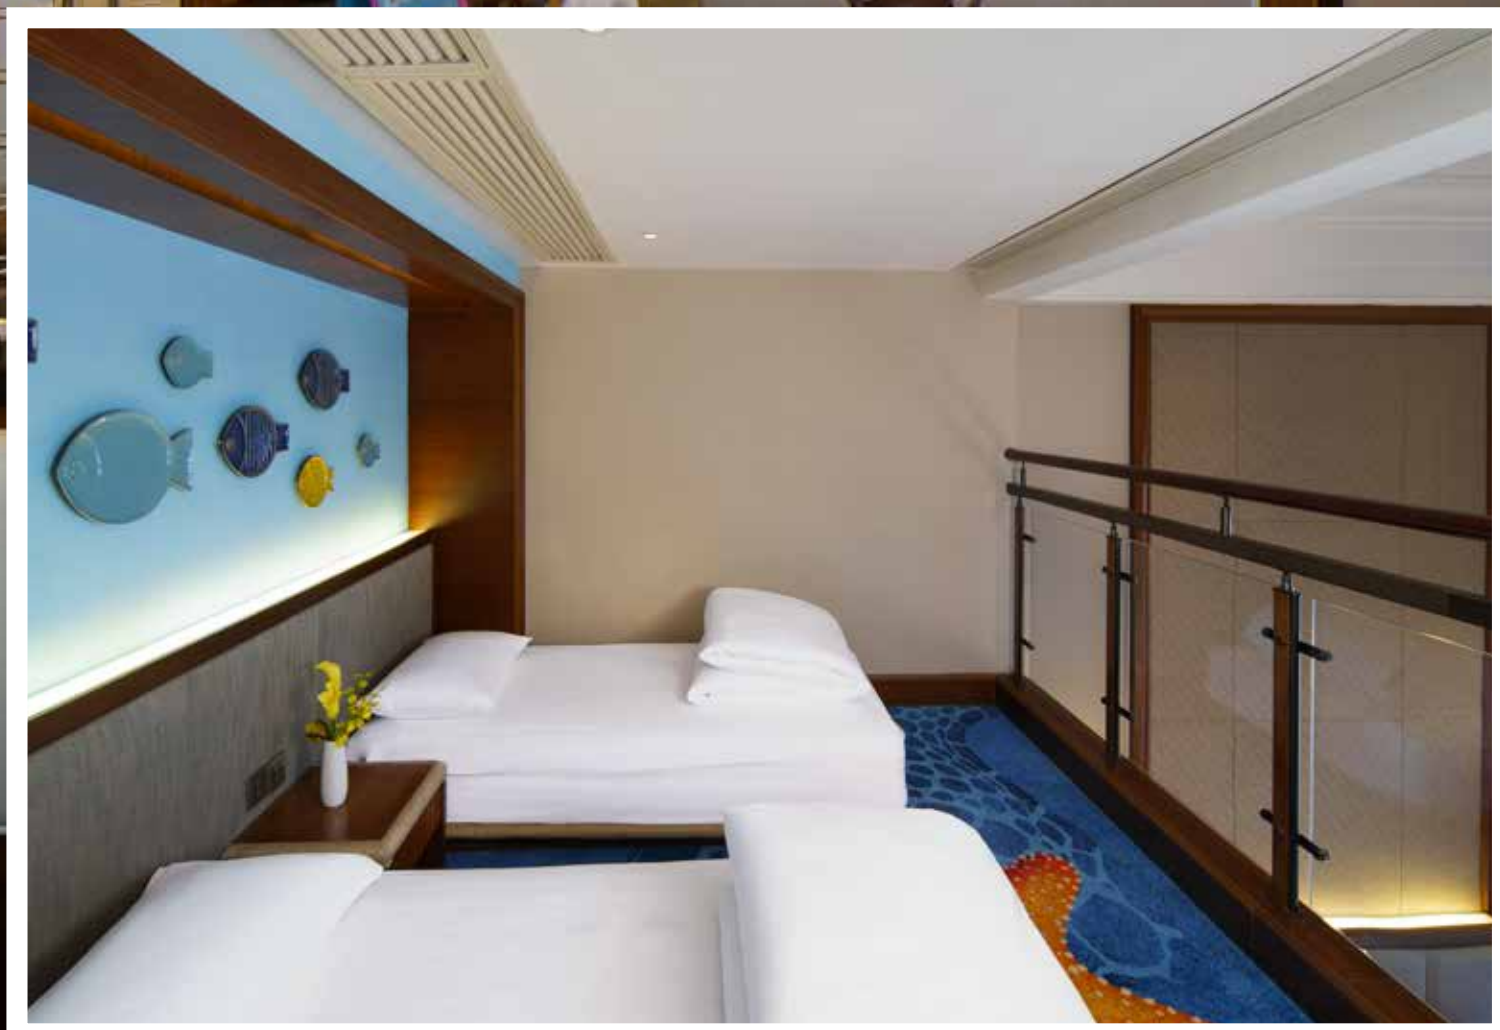

50m²

海豚全海景行政房 (大床房)

Dolphin Panoromic Seaview Room (King Bed)

45m²

海豚全海景行政房 (双床房)

Dolphin Panoromic Seaview Room (Twin Bed)

45m²

伶仃洋豪华套房 (卧室)

Lingdingyang Bay Deluxe Suite (Bedroom)

100m²

伶仃洋豪华套房 (客厅)

Lingdingyang Bay Deluxe Suite (Living Room)

100m²

伶仃洋复式家庭套房

Lingdingyang Bay Duplex Family Suite

70m²

伶仃洋至尊海景套房 (卧室)

Lingdingyang Bay Premium Seaview Suite (Bedroom)

100m²

伶仃洋至尊海景套房 (客厅)

Lingdingyang Bay Premium Seaview Suite (Living Room)

100m²

泳池复式家庭套房

Duplex Family Pool Suite
140m²