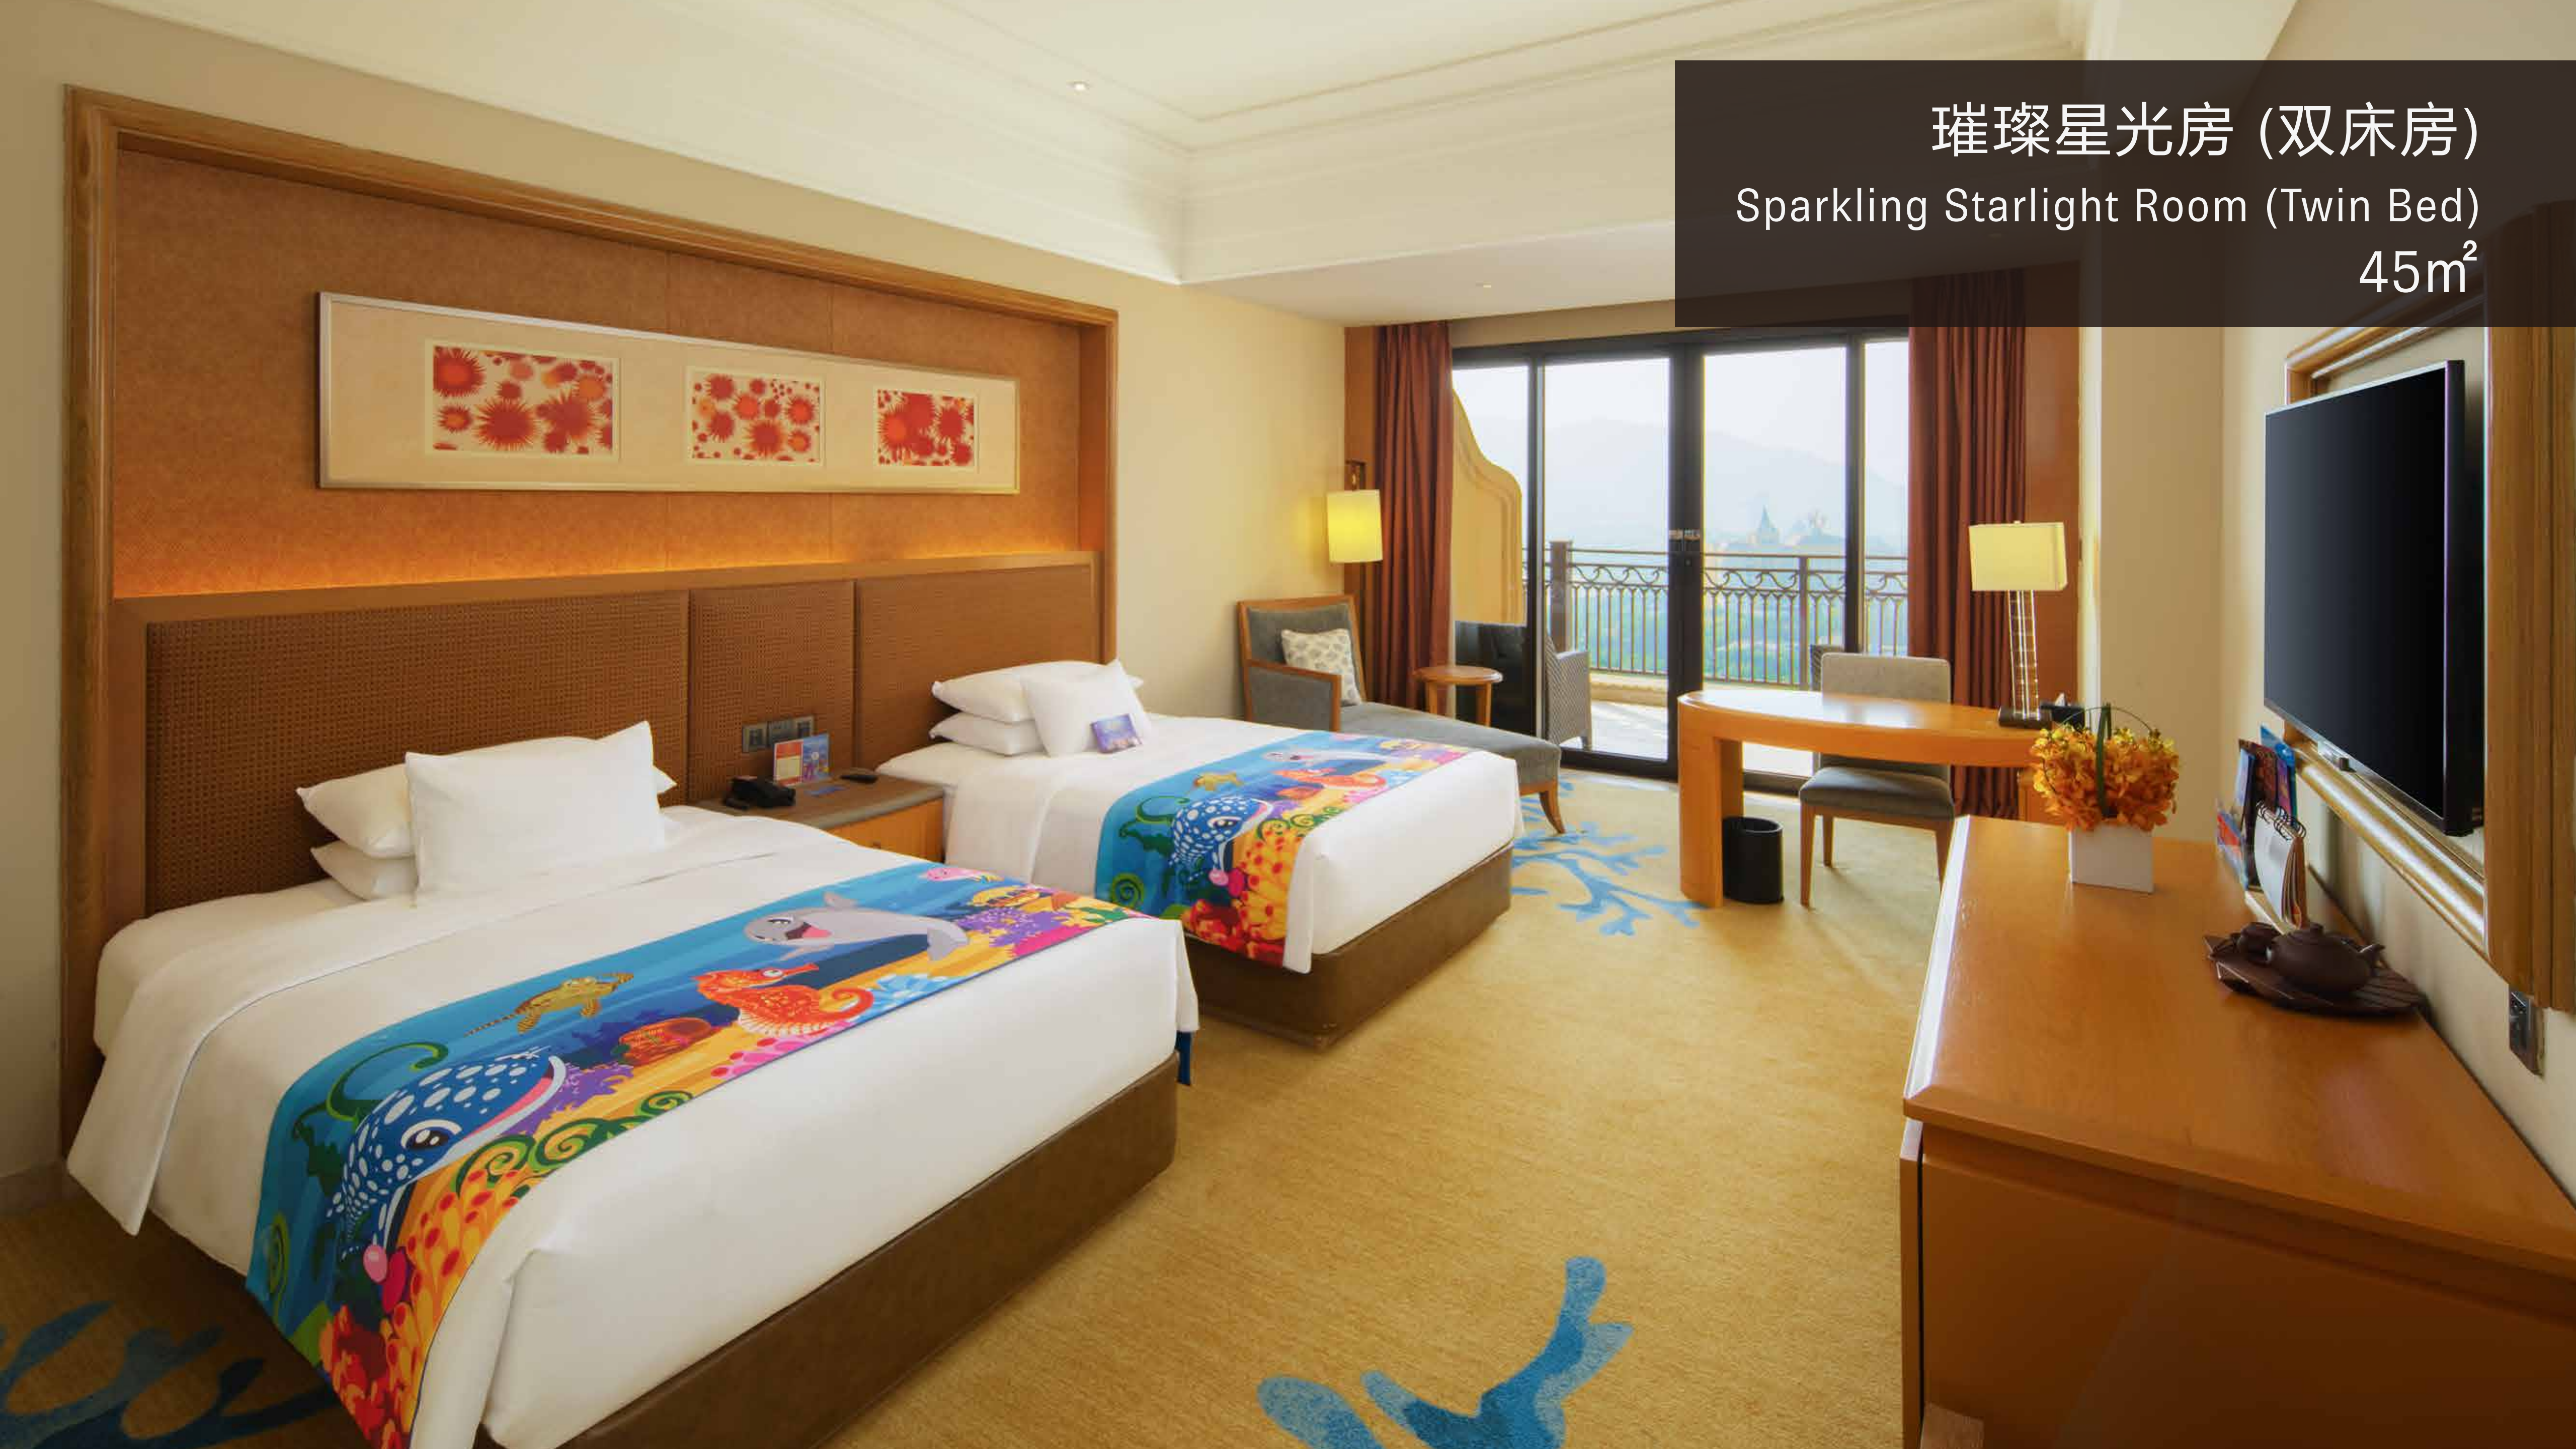

Flamingo Bayview Room (Twin Bed)

45m²

璀璨星光房 (大床房)

Sparkling Starlight Room (King Bed)

45m²

璀璨星光房 (双床房)

Sparkling Starlight Room (Twin Bed)

45m²

城堡海景房 (双床房)

Castle Seaview Room (Twin Bed)

45m²

海洋奇缘亲子房

Ocean Triple Room

45m²

航海家庭房

Voyage Family Room

50m²

海豚全海景行政房 (大床房)

Dolphin Panoromic Seaview Room (King Bed)

45m²

海豚全海景行政房 (双床房)

Dolphin Panoromic Seaview Room (Twin Bed)

45m²

伶仃洋豪华套房 (卧室)