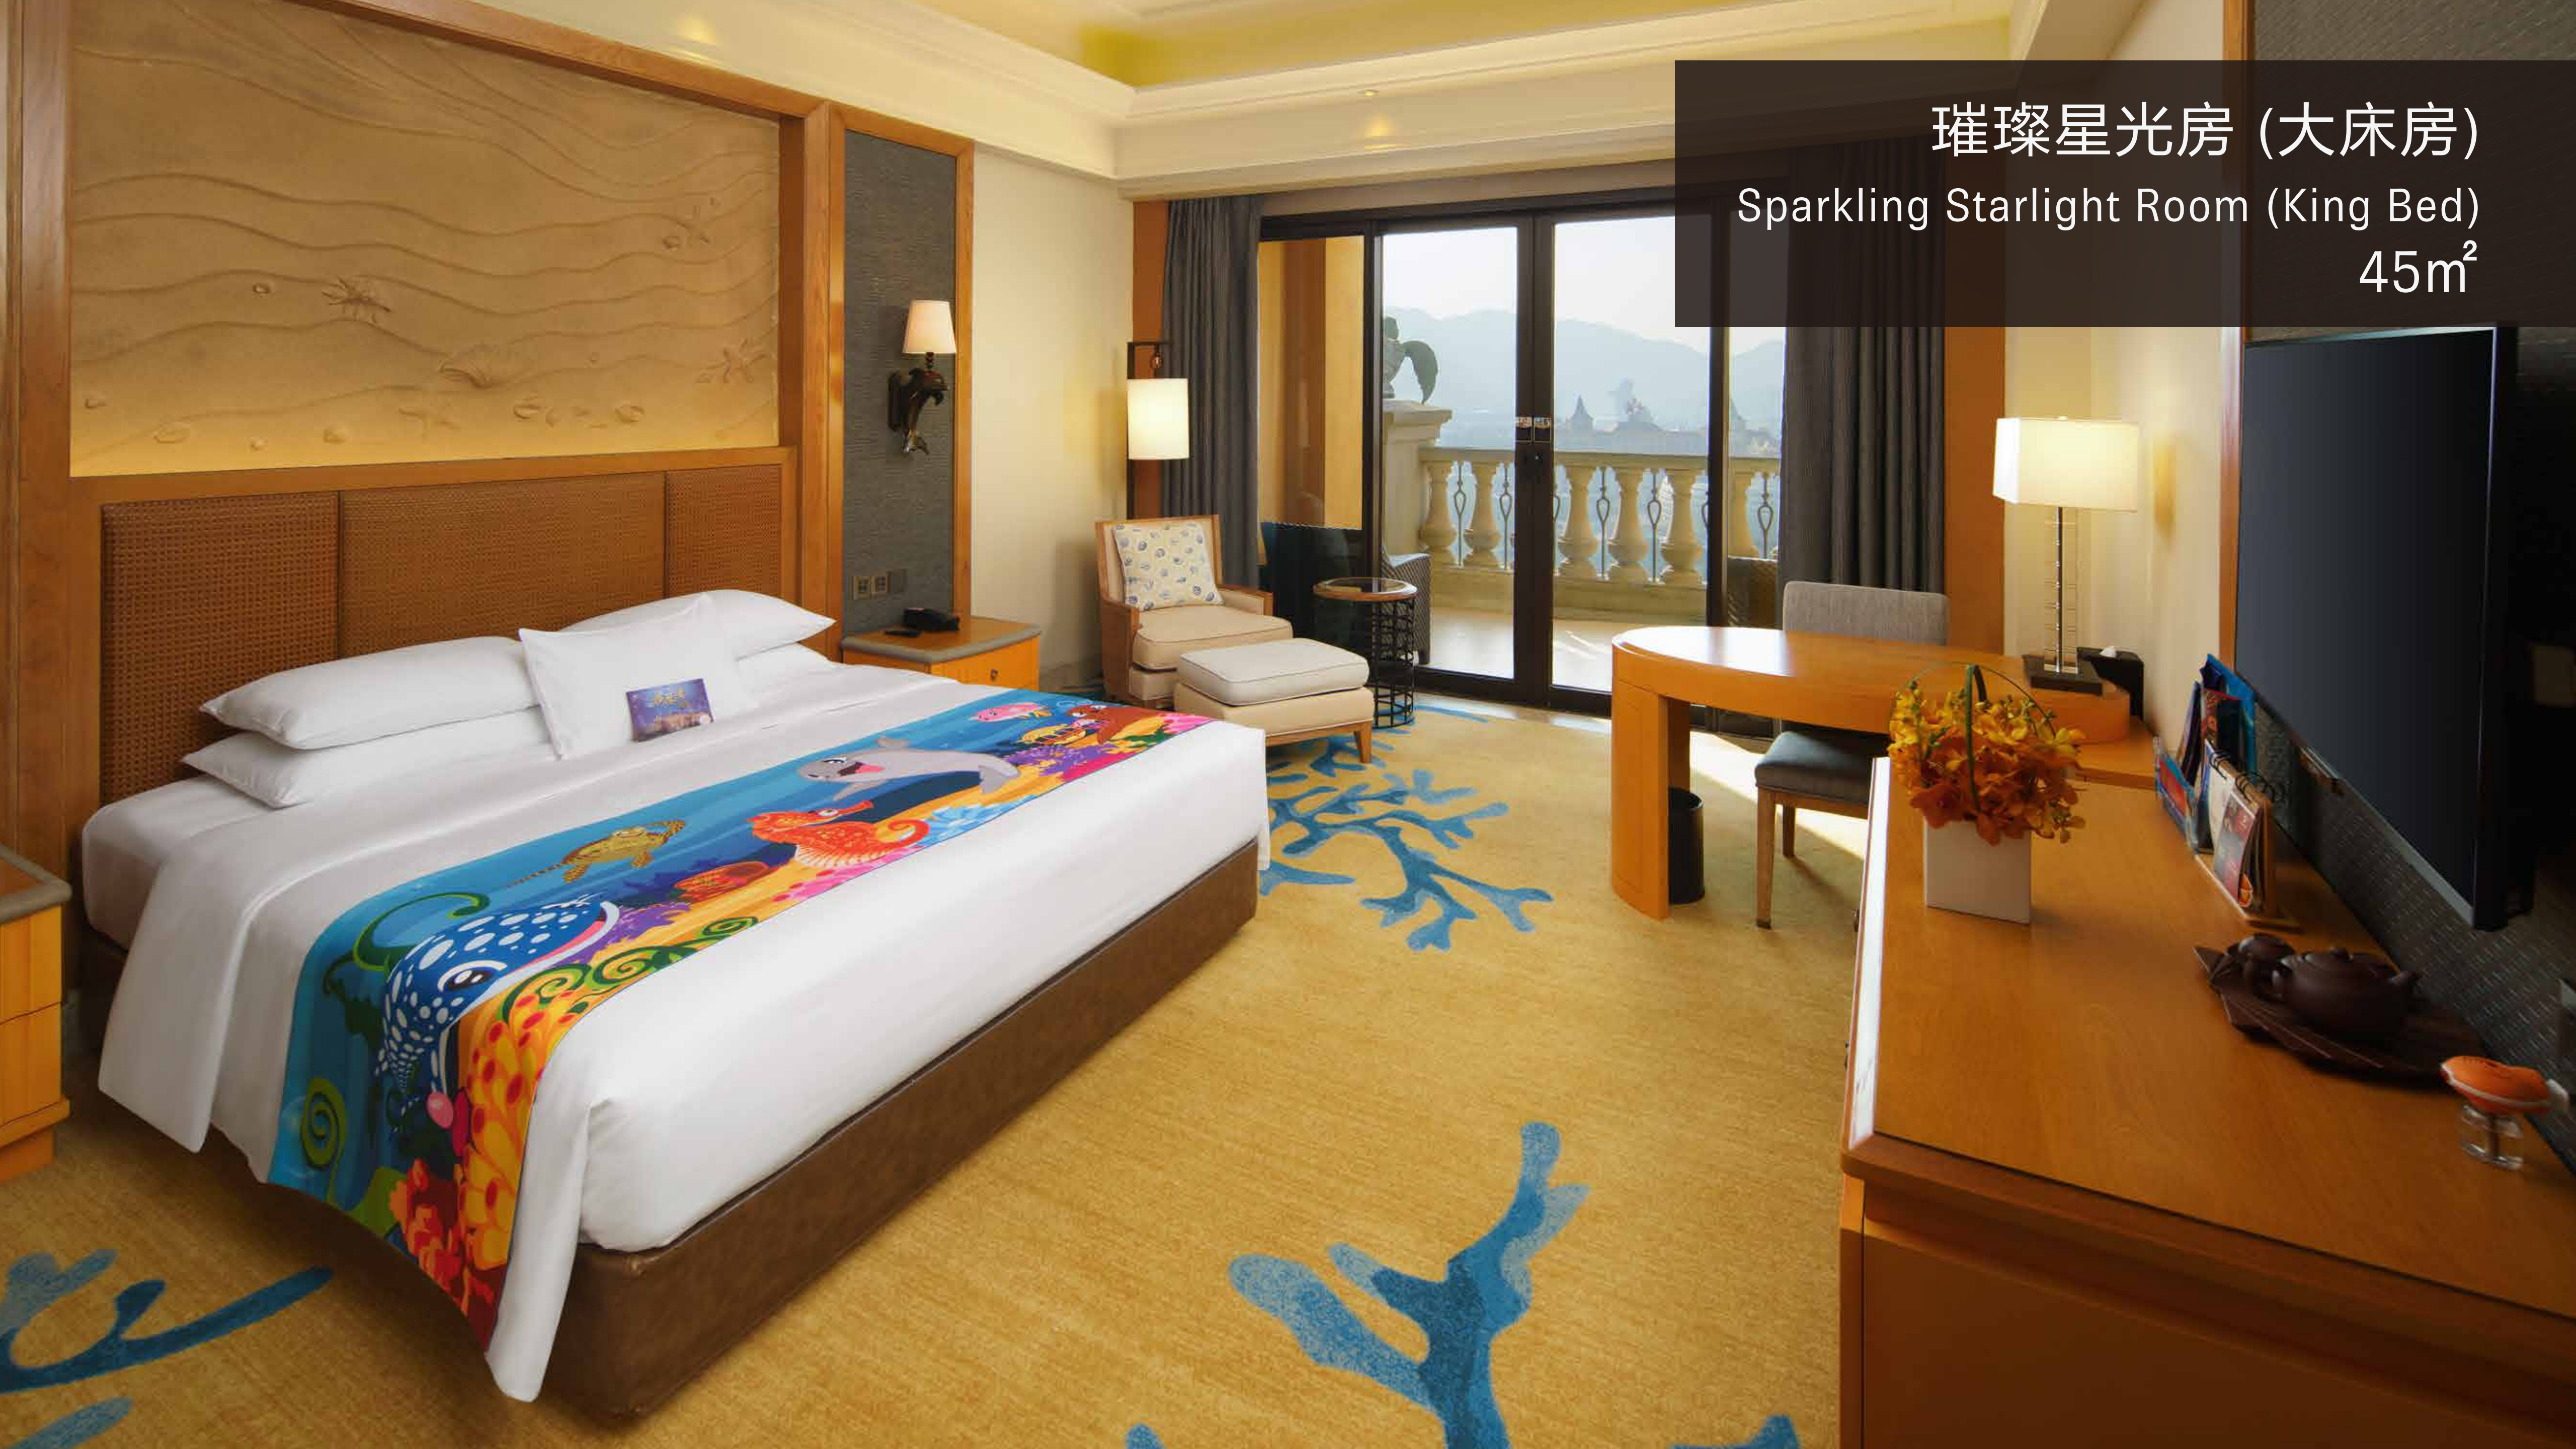

Flamingo Bayview Room (Twin Bed)

45m²

璀璨星光房 (大床房)

Sparkling Starlight Room (King Bed)

45m²

璀璨星光房 (双床房)

Sparkling Starlight Room (Twin Bed)

45m²

城堡海景房 (双床房)

Castle Seaview Room (Twin Bed)

45m²

海洋奇缘亲子房

Ocean Triple Room

45m²

航海家庭房

Voyage Family Room

50m²

海豚全海景行政房 (大床房)

Dolphin Panoromic Seaview Room (King Bed)

45m²

海豚全海景行政房 (双床房)

Dolphin Panoromic Seaview Room (Twin Bed)

45m²

伶仃洋豪华套房 (卧室)