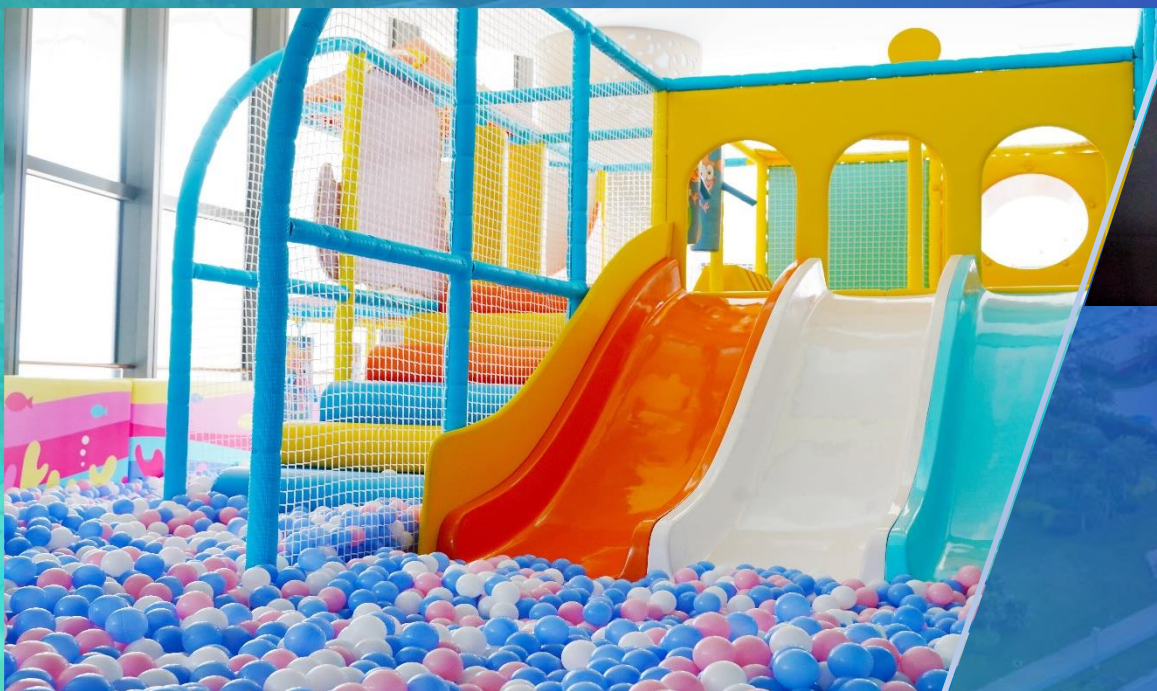

## 波波池

KIDS BALL POOL

## 云端健步 RUN AMONG THE CLOUD

位于酒店27楼，拥有先进齐全的健身设备  
完善的配套，开阔的落地玻璃，将度假区美景一览无遗  
集健身与休闲为一体，带您体验一场别致的“云端健步”

Located on the 27<sup>th</sup> floor  
work up a sweat with state-of-the-art gym facilities  
and spectacular unobstructed view of the mountains and sea

## 波波池 KIDS BALL POOL

位于酒店大堂吧内，缤纷海洋球，好玩的滑滑梯  
还有投影游戏互动，充分让孩子们释放活力

Located on the lobby bar, with colorful ocean balls  
and funny children's slides, and the projection game  
Let the children fully release their vitality