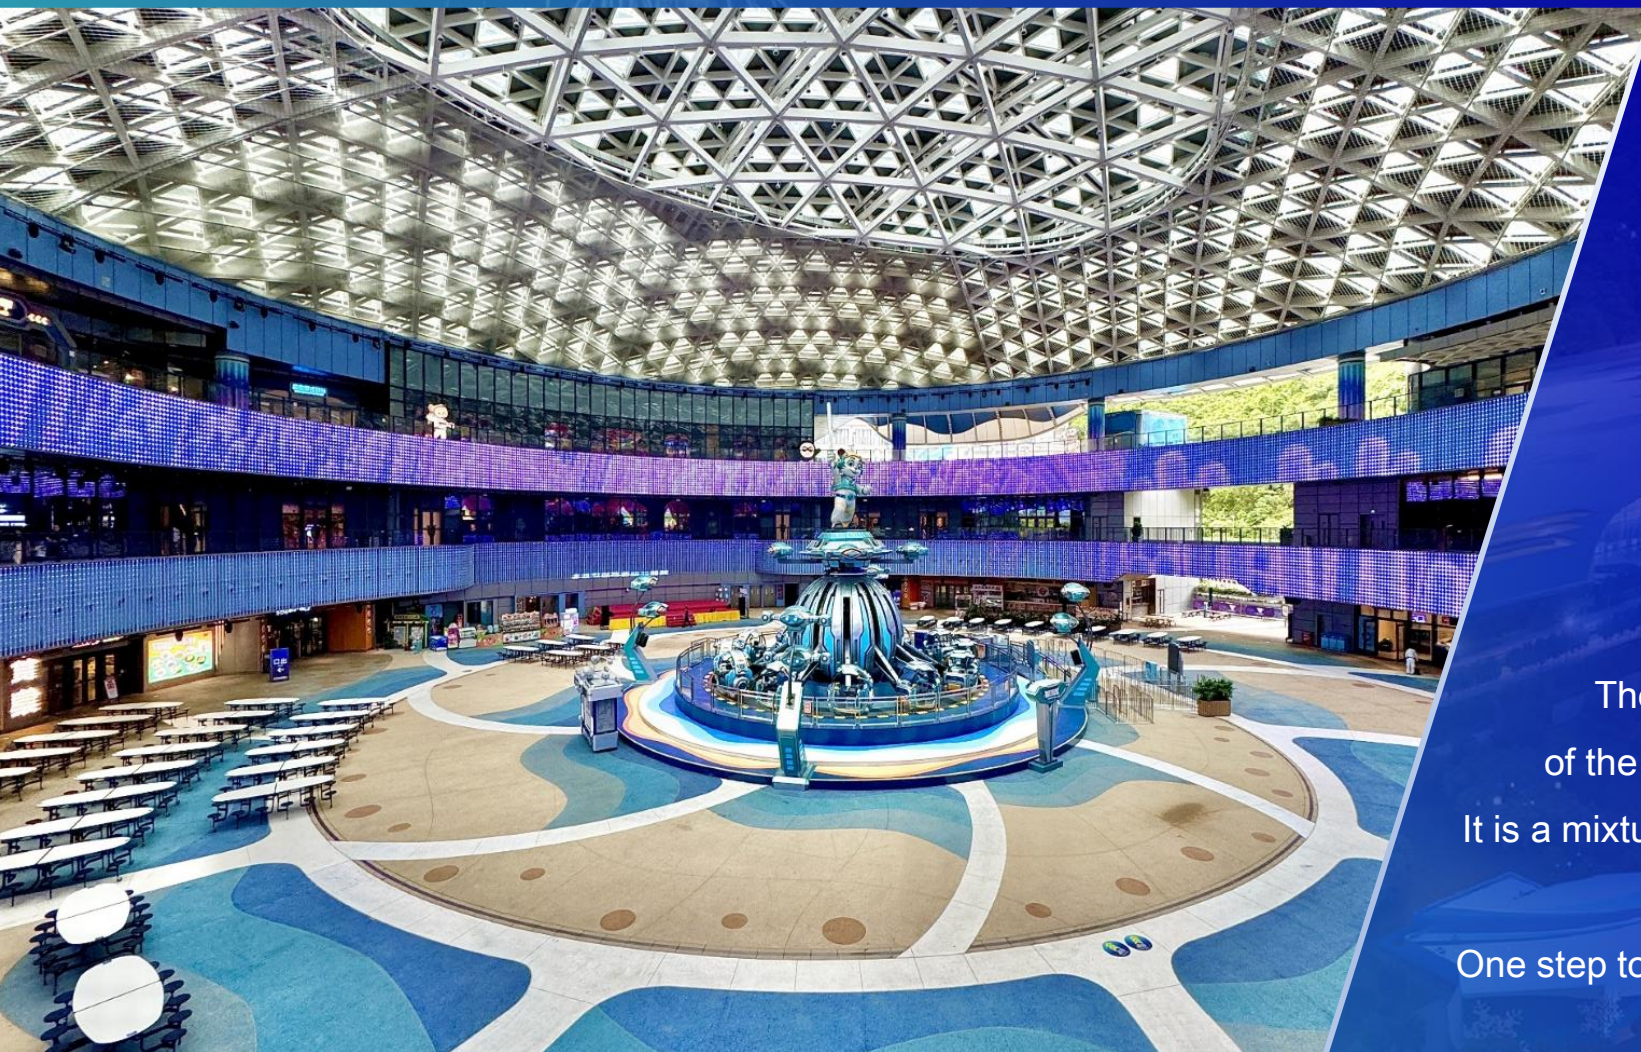

# 潜行探险

UNDERWATER EXPLORATION

潜水艇位于酒店大堂中心位置  
开启舱门，即刻进入奇幻的海底世界  
透过LED互动屏幕及潜望镜  
打造动感特效模拟真实的深海景象  
让人身临其境  
五彩斑斓的海底之旅一触即发

The submarine is located at the center of the hotel lobby  
You can take the submarine to experience  
the wonders of underwater world  
Through the realistic simulation  
Use the periscope and interactive LED display  
to explore the fantasy space and underwater world

## 天际泳眺 SWIM IN THE CLOUD

位于酒店28楼，270度环形无边际泳池，坐拥度假区怡人美景  
配套完善，让您一边悠闲戏水，一边拥抱海上黄昏  
烟花汇演等瑰丽美景，享受一次放松身心、精彩难忘的“天际泳眺”

Located on the 28<sup>th</sup> floor, the 270-degree infinity pool is  
the perfect spot to view a sunset, take in a fireworks performance with  
an unforgettable "swim in the cloud" experience

## 云端健步 RUN AMONG THE CLOUD

位于酒店27楼，拥有先进齐全的健身设备  
完善的配套，开阔的落地玻璃，将度假区美景一览无遗  
集健身与休闲为一体，带您体验一场别致的“云端健步”

Located on the 27<sup>th</sup> floor  
work up a sweat with state-of-the-art gym facilities  
and spectacular unobstructed view of the mountains and sea

## 波波池 KIDS BALL POOL

位于酒店大堂吧内，缤纷海洋球，好玩的滑滑梯  
还有投影游戏互动，充分让孩子们释放活力

Located on the lobby bar, with colorful ocean balls  
and funny children's slides, and the projection game  
Let the children fully release their vitality