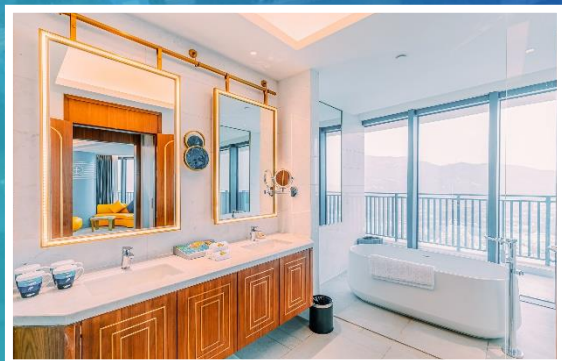

宇宙套房以「宇宙探索」为主题 表达外太空探索对人类发展的重大意义 倡导文明与科技和谐共进

With the theme of Universe Exploration
the Universe Suite interprets the close connection between
human development and the universe
It advocates for the protection of the sustainable development of science

宇宙套房 UNIVERSE SUITE

面积 Size : 120m² 楼层 Floor : 26F
房型 Type : 大床套房 (2*2m*1张床)
景观 : 山景 / 乐园景
View: Hill View / Park View