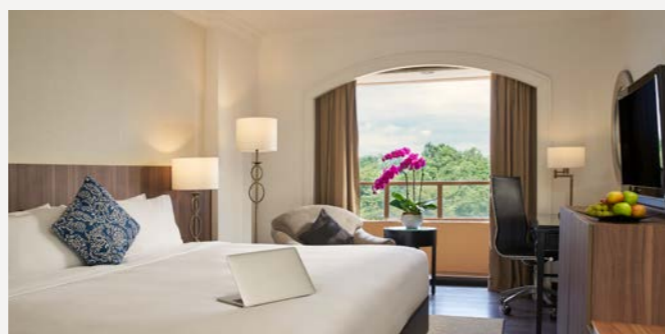

Getting Around

PLACE	TIME
Orchard MRT Station	7-min walk
Orchard Boulevard MRT Station	11-min walk
Singapore Botanic Gardens	5-min drive
Suntec Singapore Convention & Exhibition Centre	10-min drive
CBD	12-min drive