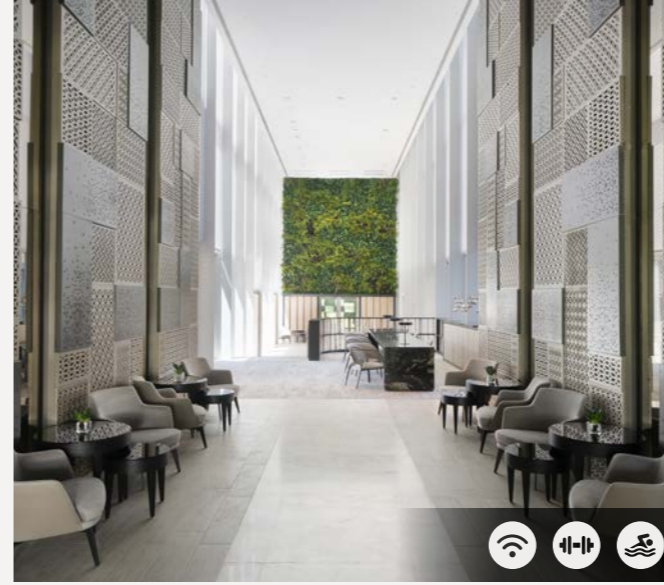

OASIA RESORT SENTOSA