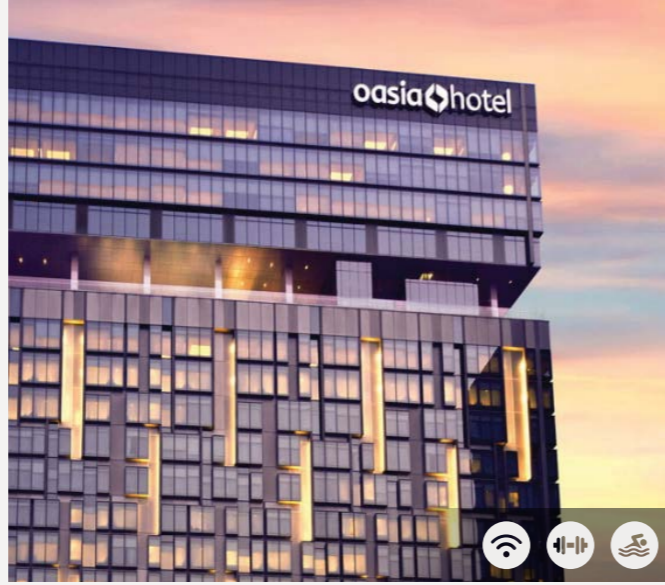

### OASIA HOTEL NOVENA, SINGAPORE

8 Sinaran Drive, Singapore 307470  
 +65 6664 0333