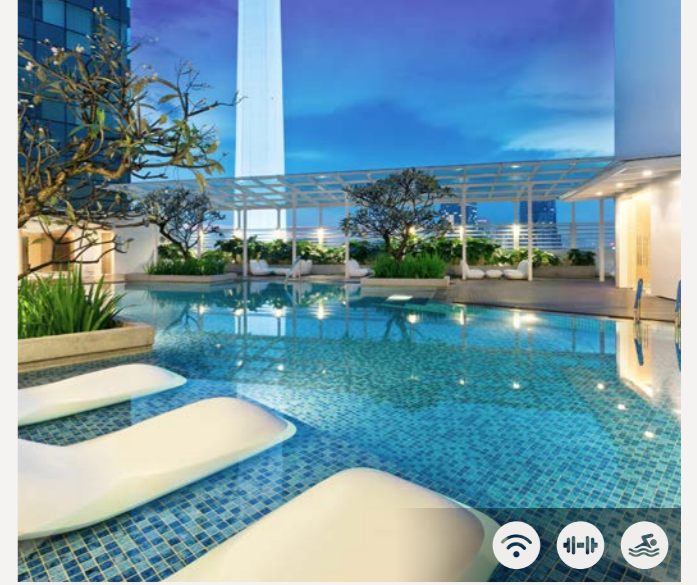

OASIA SUITES KUALA LUMPUR, MALAYSIA

No. 10 Lorong P Ramlee, 50250 Kuala Lumpur, Malaysia
+60 3 2726 6788

General Information

- 247 rooms
- Located within the Golden Triangle of Kuala Lumpur City Centre and surrounded by the natural rainforest of KL Forest Eco Park
- Spacious apartment layout with Kitchenette and washer-dryer within apartment

Getting Around

PLACE	TIME
Kuala Lumpur Convention Centre	5-min drive
Petronas Twin Tower	5-min drive
Pavilion Kuala Lumpur Mall	5-min drive
Bukit Bintang District	10-min drive
Bukit Bintang City Centre (BBCC)	15-min drive