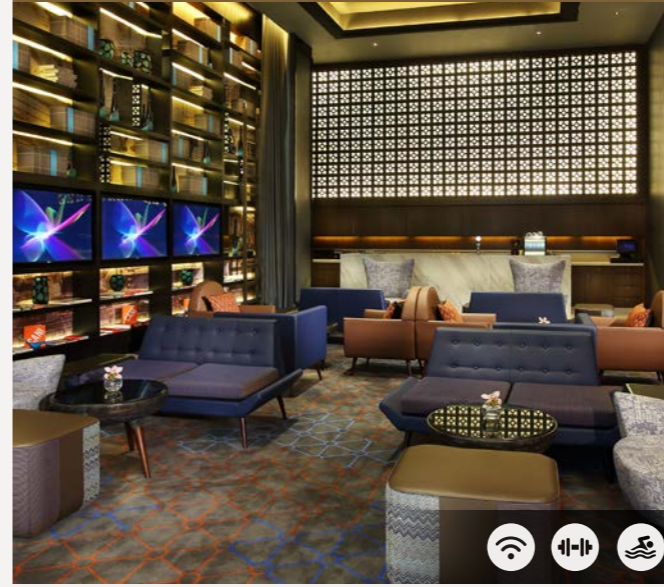

RENDEZVOUS HOTEL SINGAPORE