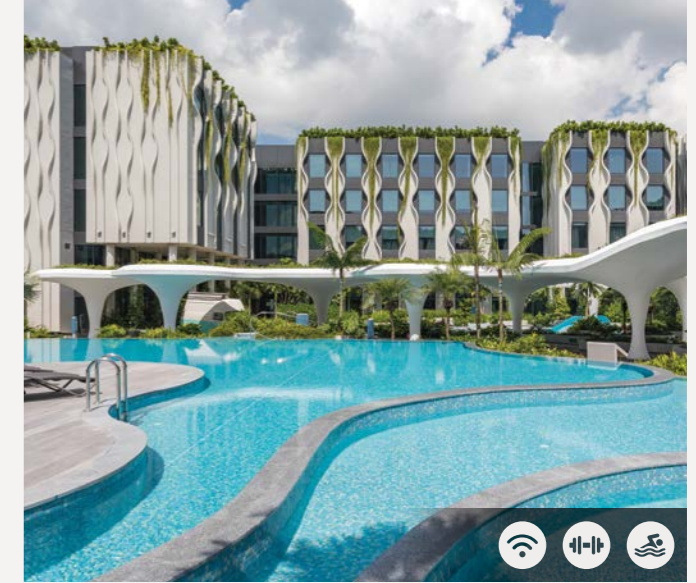

VILLAGE HOTEL SENTOSA