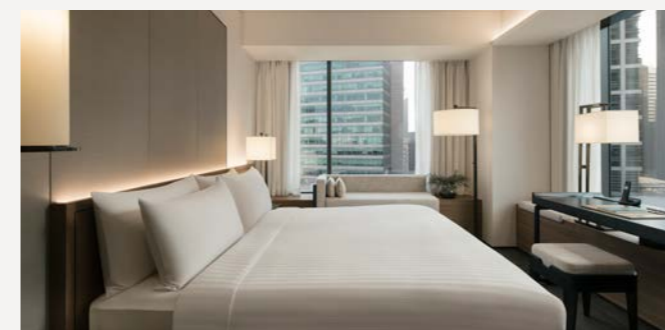

THE BARRACKS HOTEL SENTOSA

2 Gunner Lane, Palawan Ridge, Sentosa Island, Singapore 099567
+65 6722 0802

WINNER

- Travellers' Choice Best of the Best (2024) by Tripadvisor - Top 25 Hotels Singapore and Top 25 Luxury Hotels Singapore
- 2023 China Travel Awards by Travel + Leisure China - Most Popular Overseas Hotels

General Information

- 40 rooms
- Located in the heart of Sentosa
- All-day lounge
- 24hr Equerry concierge service

Getting Around

PLACE	TIME
Harbourfront MRT Station	5-min drive
CBD	12-min drive
Orchard Road Shopping District	15-min drive
Singapore Changi Airport	22-min drive
Beaches	1 stop on monorail
Universal Studios Singapore	1 stop on monorail

THE OUTPOST HOTEL SENTOSA

10 Artillery Avenue, #03-01 Palawan Ridge, Sentosa Island, Singapore 099951
+65 6722 0801

WINNER

- Travellers' Choice Best of the Best (2024) by Tripadvisor - Top 25 Hotels Singapore and Top 25 Luxury Hotels Singapore
- World Travel Awards 2023 - Singapore's Leading Lifestyle Hotel

General Information

- 193 rooms
- Located in the heart of Sentosa
- Complimentary shuttle service to VivoCity
- Complimentary recreational activities for all guests

Getting Around

PLACE	TIME
Harbourfront MRT Station	5-min drive
CBD	12-min drive
Orchard Road Shopping District	15-min drive
Singapore Changi Airport	22-min drive
Beaches	1 stop on monorail
Universal Studios Singapore	1 stop on monorail

THE CLAN HOTEL SINGAPORE

10 Cross Street, Singapore 048417
+65 6228 6388

WINNER

- Expat Living Readers' Choice Awards 2024 - Best Hotel for Business (Gold)
- Travellers' Choice Best of the Best (2023-2024) by Tripadvisor
- Travel + Leisure Luxury Awards Asia Pacific 2023 - Top 5 Hotel Pools in Singapore

General Information