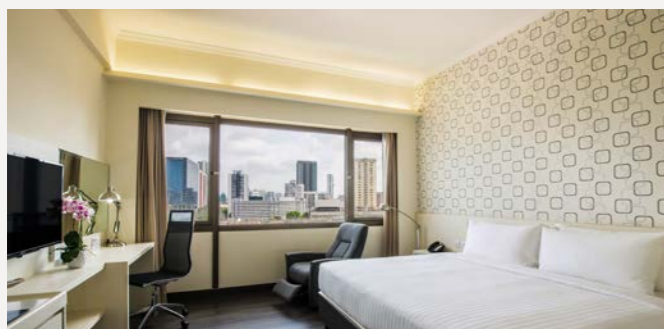

VILLAGE HOTEL BUGIS

390 Victoria Street, Singapore 188061
+65 6297 2828

WINNER Travellers' Choice Best of the Best (2021) by Tripadvisor

General Information

- 393 rooms
- Close proximity to Arab Street and Haji Lane
- Wide array of dining options near hotel

Getting Around

PLACE	TIME
Arab Street & Haji Lane	2-min walk
Bugis MRT Station	5-min walk
Suntec Singapore Convention & Exhibition Centre	5-min drive
Orchard Road Shopping District	10-min drive

VILLAGE HOTEL CHANGI

1 Netheravon Road, Singapore 508502
+65 6379 7111

General Information

- 380 rooms
- Located right next to popular local food centre and Changi Beach Park
- Club Lounge, exclusively for Club guests
- Complimentary shuttle service to Singapore Changi Airport

Getting Around

PLACE	TIME
Singapore Changi Airport	25-min drive
CBD	30-min drive
Suntec Singapore Convention & Exhibition Centre	30-min drive
Orchard Road Shopping District	30-min drive
Pulau Ubin	15-min ferry ride

VILLAGE HOTEL KATONG

25 Marine Parade, Singapore 449536
+65 6344 2200

WINNER • Travellers' Choice (2021) by Tripadvisor
• Travellers' Choice Best of the Best (2022) by Tripadvisor

General Information

- 229 rooms
- Located in the heart of a Peranakan heritage town
- Club Lounge, exclusively for Club guests

Getting Around

PLACE	TIME
Marine Parade MRT Station	5-min walk
Suntec Singapore Convention & Exhibition Centre	10-min drive
Singapore Changi Airport	15-min drive
CBD	15-min drive
Orchard Road Shopping District	15-min drive

VILLAGE HOTEL SENTOSA

10 Artillery Avenue #02-01 Palawan Ridge, Sentosa Island, Singapore 099951
+65 6722 0800

WINNER • Travellers' Choice Best of the Best (2024) by Tripadvisor - Top 25 Hotels Singapore
• Travel + Leisure Luxury Awards Asia Pacific 2024 - Best Hotel Pools in Singapore