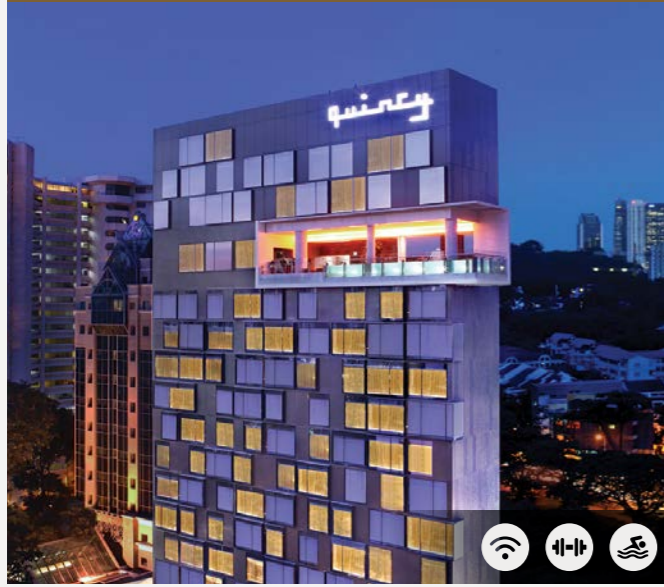

QUINCY HOTEL SINGAPORE

22 Mount Elizabeth, Singapore 228517
+65 6738 5888

WINNER Travellers' Choice Best of the Best (2020-2024) by Tripadvisor

General Information

- 108 rooms
- Located in the residential enclave of Orchard Road with close proximity to medical hub and shopping malls
- Daily à la carte breakfast from 7am to 3pm
- 24-hour lounge access with light refreshments

Getting Around

PLACE	TIME
Orchard Road Shopping District	6-min walk
Orchard MRT Station	10-min walk
Suntec Singapore Convention & Exhibition Centre	10-min drive
CBD	13-min drive