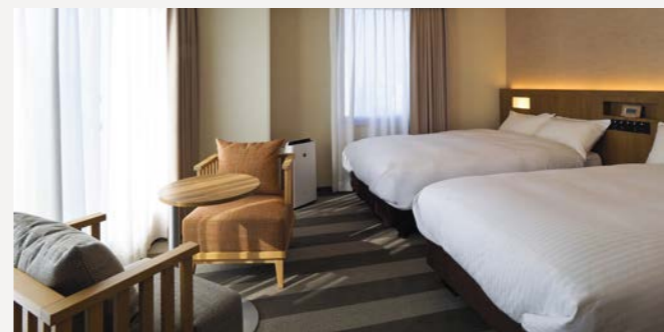

FAR EAST VILLAGE HOTEL TOKYO, ARIAKE

1-2-43 Ariake Koto-ku, Tokyo 135-0063 Japan
+81 3 6271 0337

General Information

- 306 rooms
- Easy access to Toyosu Market, Ariake Arena & Ariake Garden and a quick drive away to Japan's largest exhibition centre, Tokyo Big Sight
- Complimentary shuttle service to Tokyo Big Sight

Getting Around

PLACE	TIME
Ariake-Tennis-no-mori Station	4-min walk
Ariake Garden	5-min walk
Toyosu Market	3-min drive
Tokyo Big Sight	6-min drive
Haneda Airport	20-min drive

FAR EAST VILLAGE HOTEL TOKYO, ASAKUSA

1-11-6 Asakusa, Taito-ku, Tokyo, Japan
+81-3-5246-3855

General Information

- 134 rooms
- City centre of Asakusa with walking distance to major tourist attractions and train stations
- Lounge
- Vending machine
- Coin laundry facilities available

Getting Around

PLACE	TIME
Tawaramachi Station	4-min walk
Kaminarimon Gate, Nakamise	5-min walk
Kappabashi Street	7-min walk
Sensoji Temple	8-min walk
Tokyo Skytree	15-min drive

FAR EAST VILLAGE HOTEL YOKOHAMA

6-90-1, Onoecho, Naka-ku, Yokohama City, Kanagawa, Japan
+81 45 232 4476

General Information

- 277 rooms
- Close proximity to Sakuragichō Station, shopping, restaurants, amusement park, ocean, boat cruise, pier, parks, temples, and shrines
- On-site restaurant (*breakfast only*)
- Vending machine
- Coin laundry facilities available

Getting Around

PLACE	TIME
Yokohama Minato Mirai 21	10-min walk
Pacifico Yokohama National Convention Hall	15-min walk
China Town	25-min walk
Sankeien Gardens	20-min drive

AMOY HOTEL

76 Telok Ayer Street, Singapore 048464
+65 6580 2888

WINNER

- Travellers' Choice Best of the Best (2020-2021, 2023-2024) by Tripadvisor
- Travellers' Choice (2022) by Tripadvisor

General Information