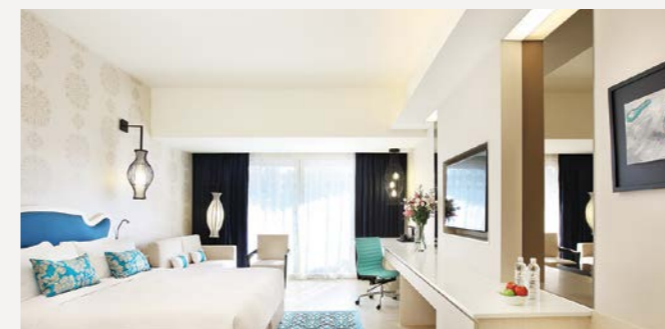

Getting Around

PLACE	TIME
Marine Parade MRT Station	5-min walk
Suntec Singapore Convention & Exhibition Centre	10-min drive
Singapore Changi Airport	15-min drive
CBD	15-min drive
Orchard Road Shopping District	15-min drive