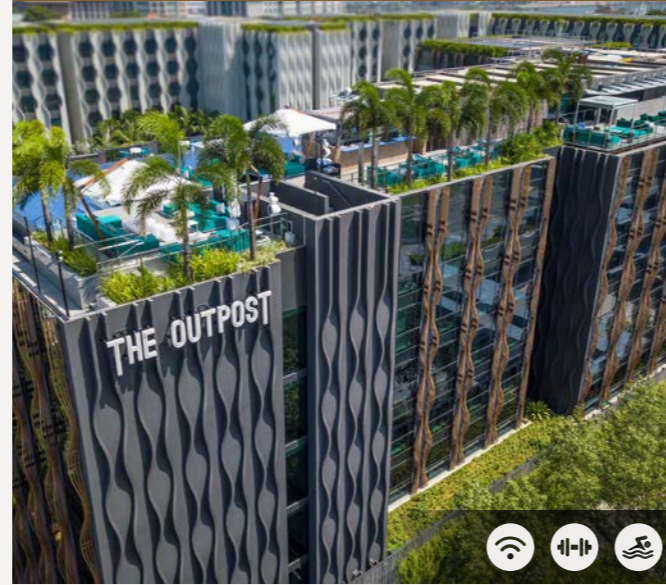

THE OUTPOST HOTEL SENTOSA