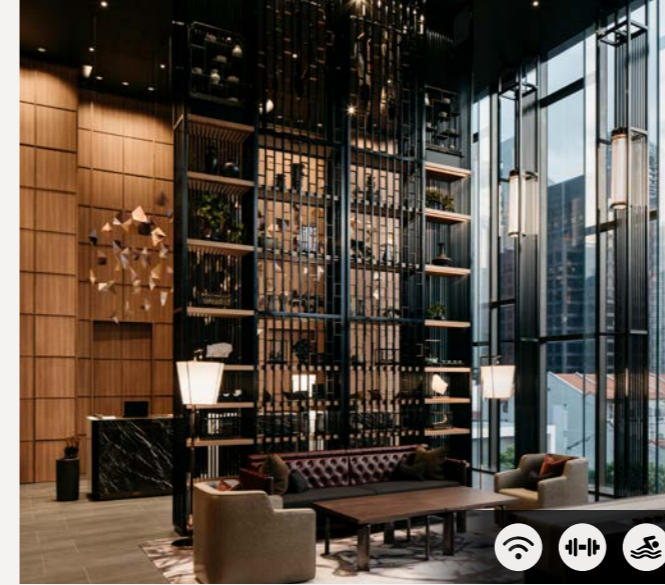

THE CLAN HOTEL SINGAPORE

10 Cross Street, Singapore 048417
+65 6228 6388

WINNER

- Expat Living Readers' Choice Awards 2024 - Best Hotel for Business (Gold)
- Travellers' Choice Best of the Best (2023-2024) by Tripadvisor
- Travel + Leisure Luxury Awards Asia Pacific 2023 - Top 5 Hotel Pools in Singapore

General Information

- 324 rooms
- Located within CBD
- Shower Suites
- Wide array of dining options near hotel
- Exclusive MASTER Series privileges for Premier and Grand Premier Rooms' guests

Getting Around

PLACE	TIME
Telok Ayer MRT Station	1-min walk
Raffles Place MRT Station	7-min walk
Suntec Singapore Convention & Exhibition Centre	7-min drive
Marina Bay Financial Centre	1 MRT stop