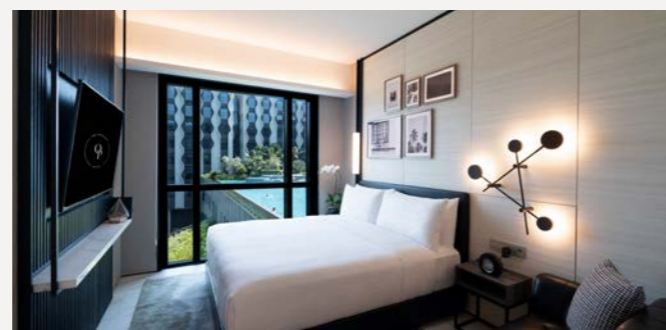

Getting Around

PLACE	TIME
Harbourfront MRT Station	5-min drive
CBD	12-min drive
Orchard Road Shopping District	15-min drive
Singapore Changi Airport	22-min drive
Beaches	1 stop on monorail
Universal Studios Singapore	1 stop on monorail