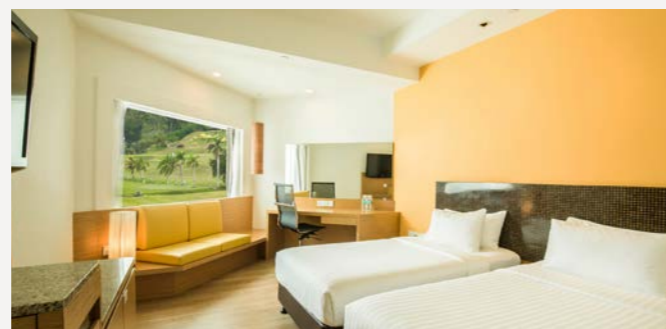

Getting Around

PLACE	TIME
Singapore Changi Airport	25-min drive
CBD	30-min drive
Suntec Singapore Convention & Exhibition Centre	30-min drive
Orchard Road Shopping District	30-min drive
Pulau Ubin	15-min ferry ride