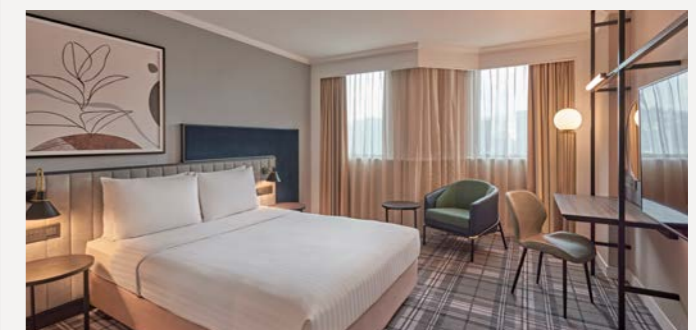

THE BARRACKS HOTEL SENTOSA

2 Gunner Lane, Palawan Ridge, Sentosa Island, Singapore 099567
+65 6722 0802

WINNER

- Travellers' Choice Best of the Best (2024) by Tripadvisor - Top 25 Hotels Singapore and Top 25 Luxury Hotels Singapore
- 2023 China Travel Awards by Travel + Leisure China - Most Popular Overseas Hotels

General Information

- 40 rooms
- Located in the heart of Sentosa
- All-day lounge
- 24hr Equerry concierge service

Getting Around

PLACE	TIME
Harbourfront MRT Station	5-min drive
CBD	12-min drive
Orchard Road Shopping District	15-min drive
Singapore Changi Airport	22-min drive
Beaches	1 stop on monorail
Universal Studios Singapore	1 stop on monorail

THE OUTPOST HOTEL SENTOSA

10 Artillery Avenue, #03-01 Palawan Ridge, Sentosa Island, Singapore 099951
+65 6722 0801

WINNER

- Travellers' Choice Best of the Best (2024) by Tripadvisor - Top 25 Hotels Singapore and Top 25 Luxury Hotels Singapore
- World Travel Awards 2023 - Singapore's Leading Lifestyle Hotel

General Information

- 193 rooms
- Located in the heart of Sentosa
- Complimentary shuttle service to VivoCity
- Complimentary recreational activities for all guests

Getting Around

PLACE	TIME
Harbourfront MRT Station	5-min drive
CBD	12-min drive
Orchard Road Shopping District	15-min drive
Singapore Changi Airport	22-min drive
Beaches	1 stop on monorail
Universal Studios Singapore	1 stop on monorail

THE CLAN HOTEL SINGAPORE

10 Cross Street, Singapore 048417
+65 6228 6388

WINNER

- Expat Living Readers' Choice Awards 2024 - Best Hotel for Business (Gold)
- Travellers' Choice Best of the Best (2023-2024) by Tripadvisor
- Travel + Leisure Luxury Awards Asia Pacific 2023 - Top 5 Hotel Pools in Singapore

General Information