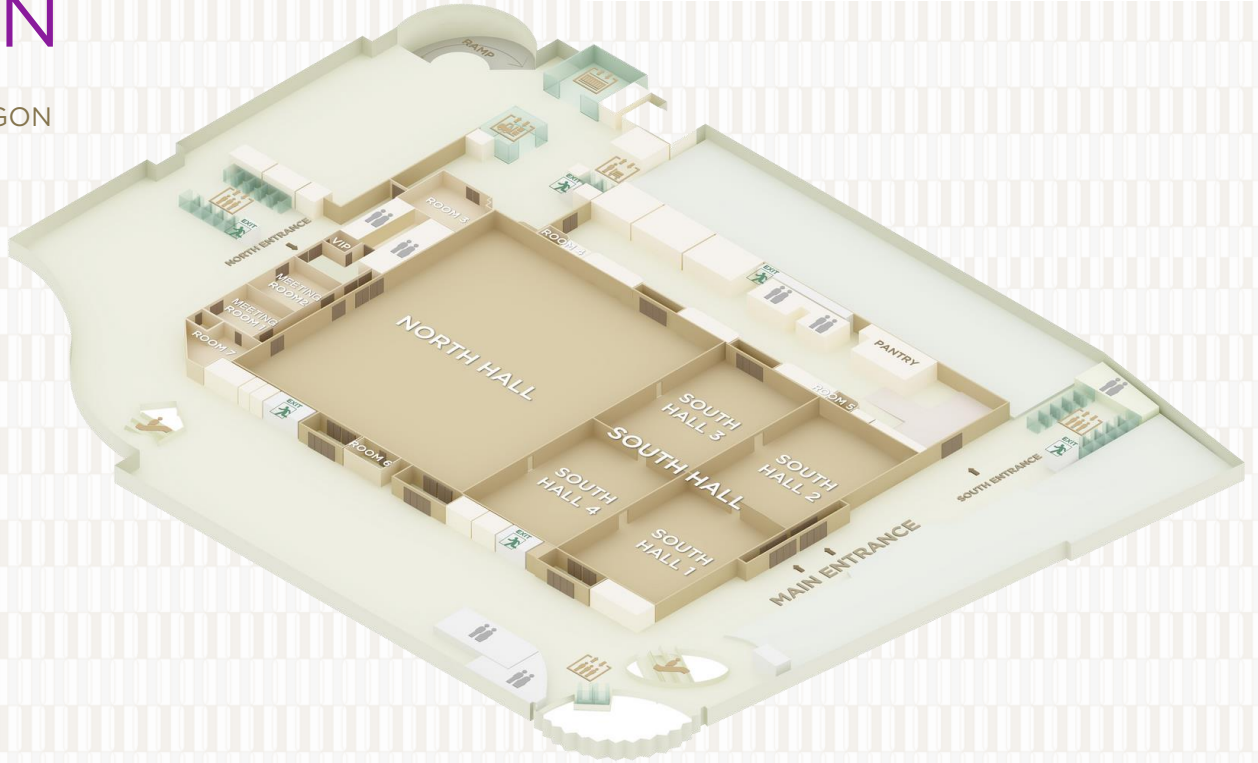

ROOM 4-5
gross area 15 sqm (4.80x3.11 m)
8 seating capacity suitable for I-Shape function
14 seating capacity suitable for Theater function

ROOM 6
gross area 28 sqm (6.95x4.48 m)
18 seating capacity suitable for I-Shape function
36 seating capacity suitable for Theater function

ROOM 7
gross area 66.39 sqm (10.83x6.13 m)
30 seating capacity suitable for I-Shape function
50 seating capacity suitable for Theater function

PANTRY SERVICE
Pantry for banquets and special events

FLOOR PLAN

5TH FLOOR
SIAM PARAGON

DIMENSTION AND CAPACITY

Facility	Approximate Floor Area (sqm.)	Approximate Dimensions (W×L×H) m.	Concert (Seating) **Stage size** 13.42x34.16 m.	Concert (Standing)	Theater **Stage size** 7.32x24.40 m.	Classroom	Banquet	Standard Booth 3×3 m.
North+South Hall	5,100	91.1×56.0×12.5	5,500	5,700	6,520	3,460	2,280	280
North Hall	2,815	50.3×56.0×12.5	2,800	2,900	3,100	1,560	1,080	140
South Hall	2,285	40.8×56.0×12.5	2,000	2,250	2,520	1,330	720	120
South Hall 1	530	19.87×26.64×12.5	-	270	340	160	120	20
South Hall 2	580	19.87×29.21×12.5	-	320	420	200	160	20
South Hall 3	608	20.80×29.21×12.5	-	340	420	200	160	30
South Hall 4	554	20.80×26.64×12.5	-	290	340	160	120	20
Meeting Room 1	90	9.60×9.40×4.0	-	-	84	48	40	-
Meeting Room 2	99	10.30×9.60×4.0	-	-	98	60	80	-