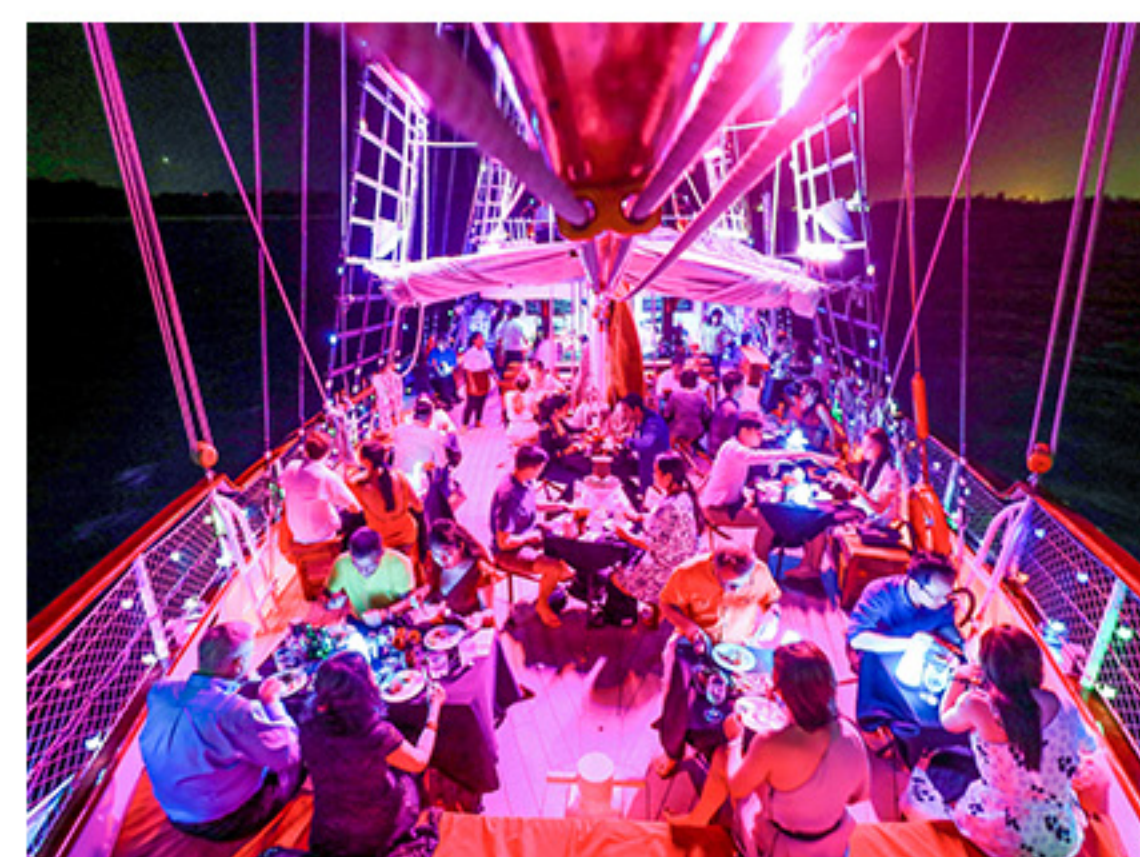

SUNSET DINNER CRUISE ENTIRE SHIP BUYOUT

Singapore's Most Unique Dining Experience

Corporate Rate

\$15,750++ for up to 70pax

(TRAVEL AGENT RATES APPLICABLE, ADDITIONAL PAX CHARGEABLE AT \$225++ NETT PER PAX)

Applicable On Monday To Sunday

2.5 Hours Sailing along the Sentosa Coastline

Complimentary Mocktail & Freeflow Of Soft Drinks

4-Course Menu / International Buffet / BBQ International Buffet

Optional Upgrades Of Beverages and Premium Menus