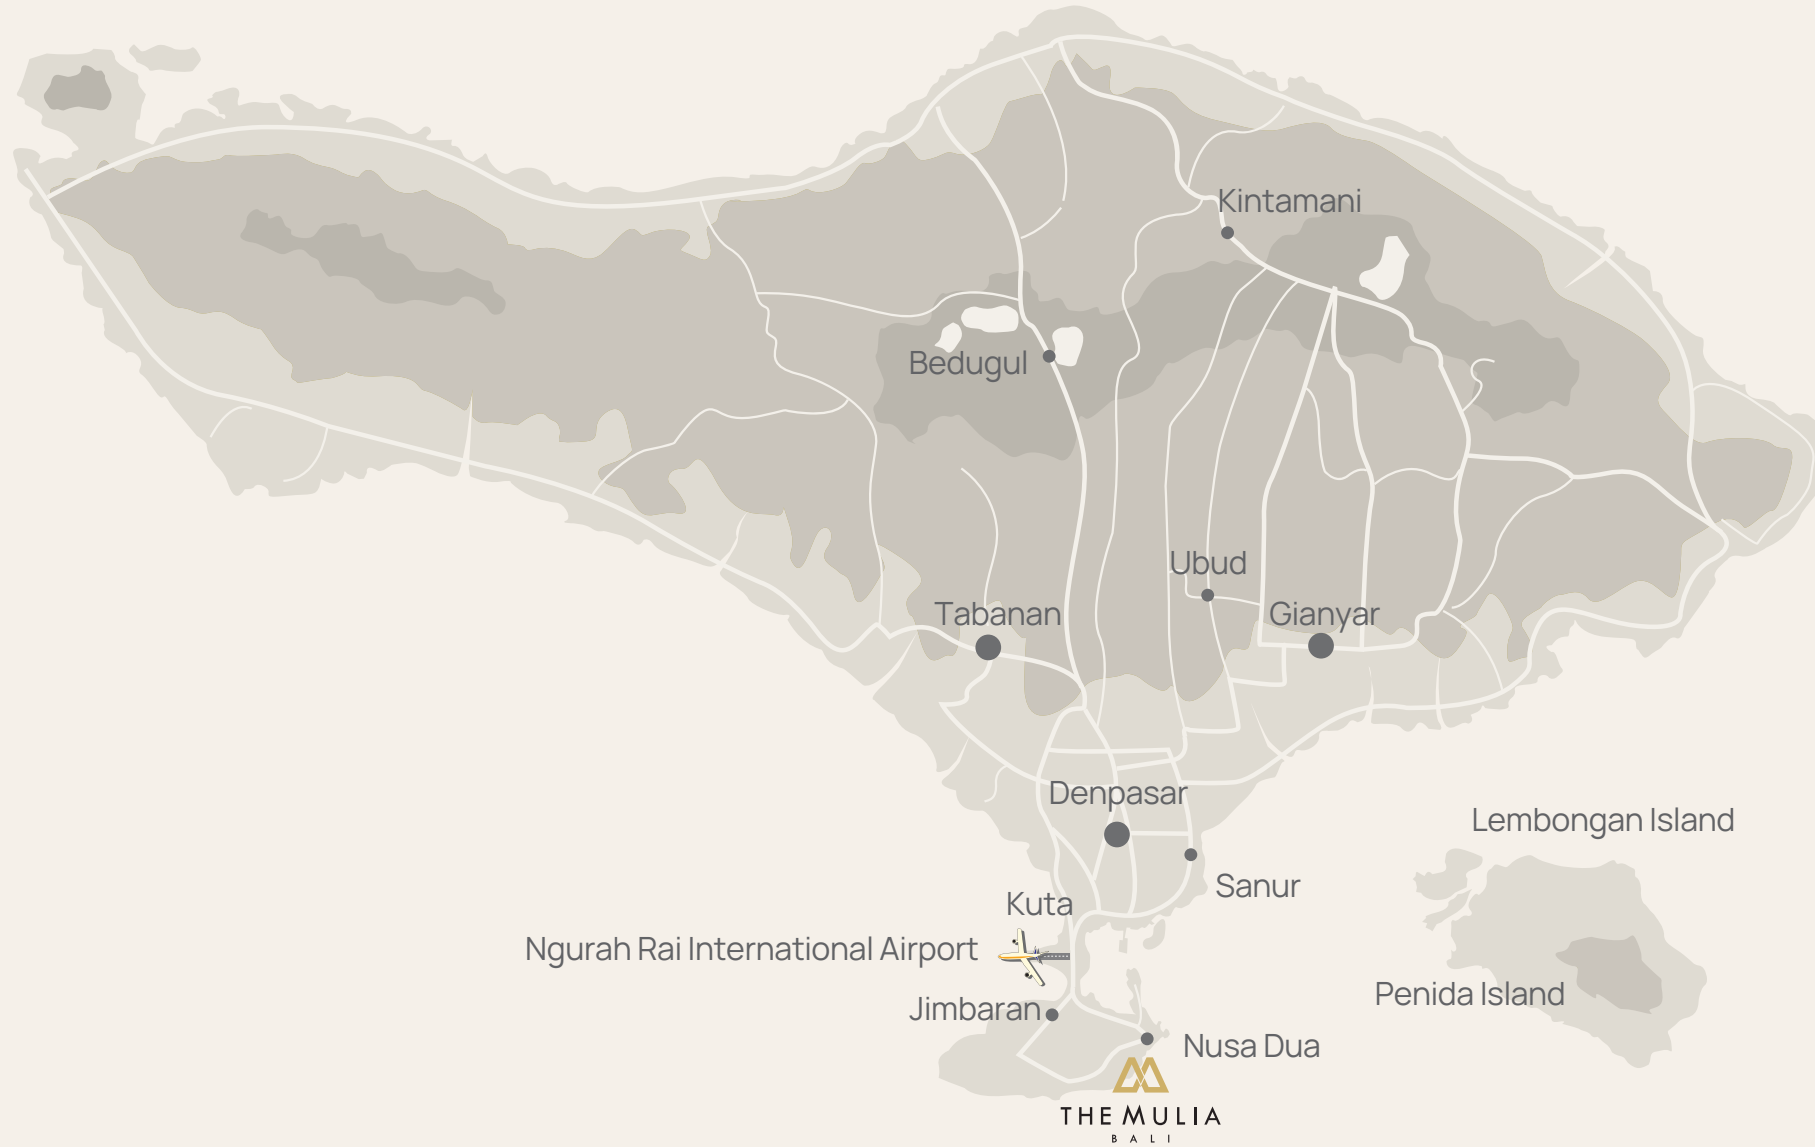

Explore our conference centre with versatile breakout rooms, two pillarless ballrooms, and stunning beachfront or private gardens, perfect for group buyouts and memorable events.

THE BEST OF BALI

Renowned worldwide, Mulia Bali has been recognised by esteemed publications such as Conde Nast, Travel + Leisure, and Forbes Travel Guide. Located on the serene shores of Geger Beach—hailed by CNN as one of the world’s finest—our resort is adjacent to the sacred Pura Geger temple and just a 20-minute drive from Bali Ngurah Rai International Airport.

LOCATION

RESORT HIGHLIGHTS

Discover Bali's premier integrated destination, featuring three unique resort experiences within one exclusive compound. The Mulia offers an all-suite beachfront boutique resort with captivating sunrises, while Mulia Resort serves as a vibrant playground with extensive facilities. Perched high on the hills of Nusa Dua, Mulia Villas provide a sanctuary of all-pool-villa-resort. Together, these resorts create a private yet effortlessly accessible haven.

RESORT HIGHLIGHTS

BALI'S HOTTEST DINING DESTINATION

BEACH & POOLS

SPA & WELLNESS

Be sure to ask about our special offers and flexible group rates for both events and accommodations.

Jl. Raya Nusa Dua Selatan, Kawasan Sawangan, Nusa Dua, Bali, Indonesia