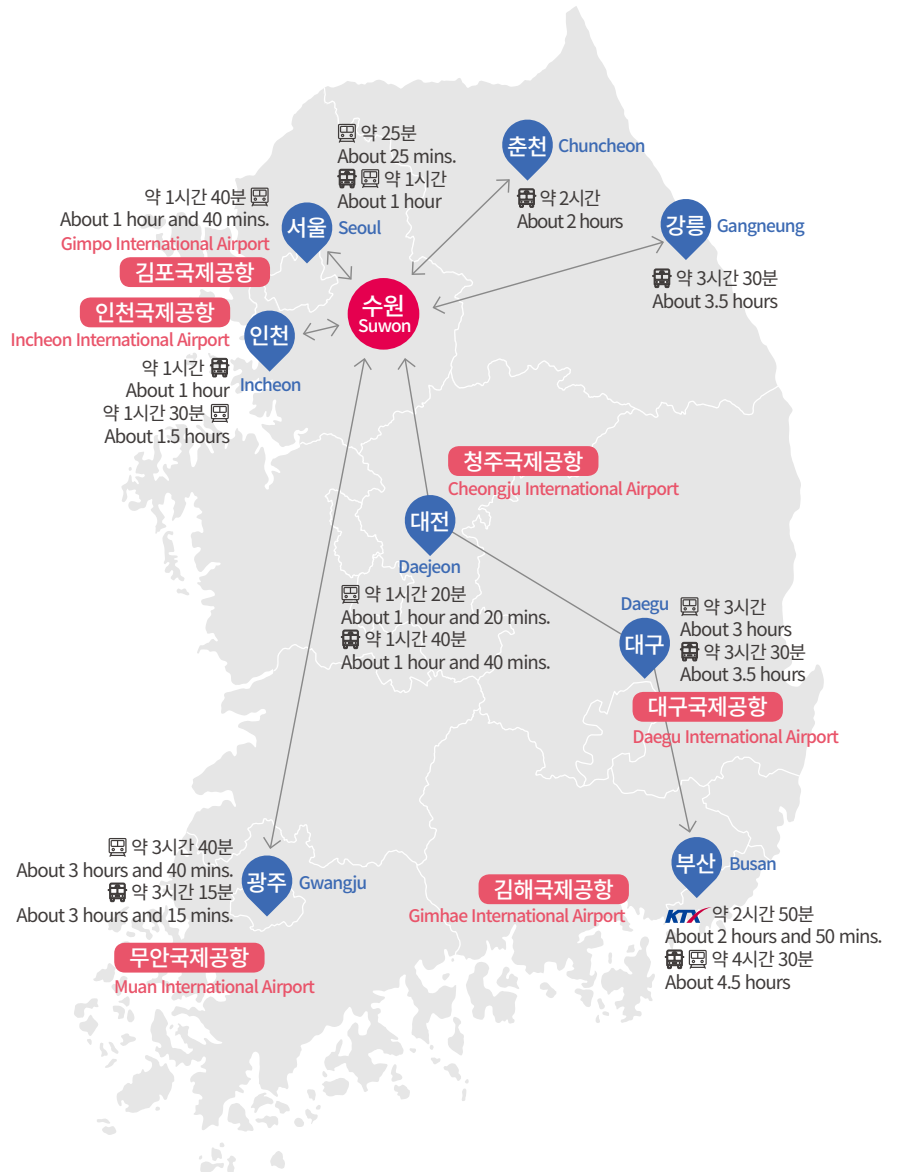

## 수원종합버스터미널

# Transportation hub Suwon. Easy and quick access from anywhere