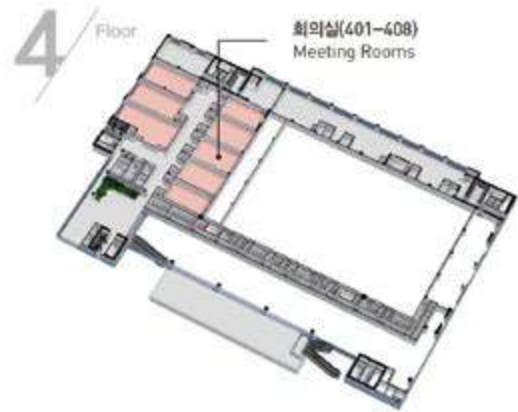

층별도면

Floor plan