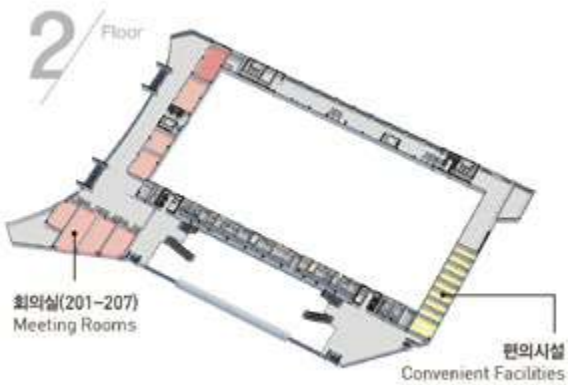

층별도면

Floor plan