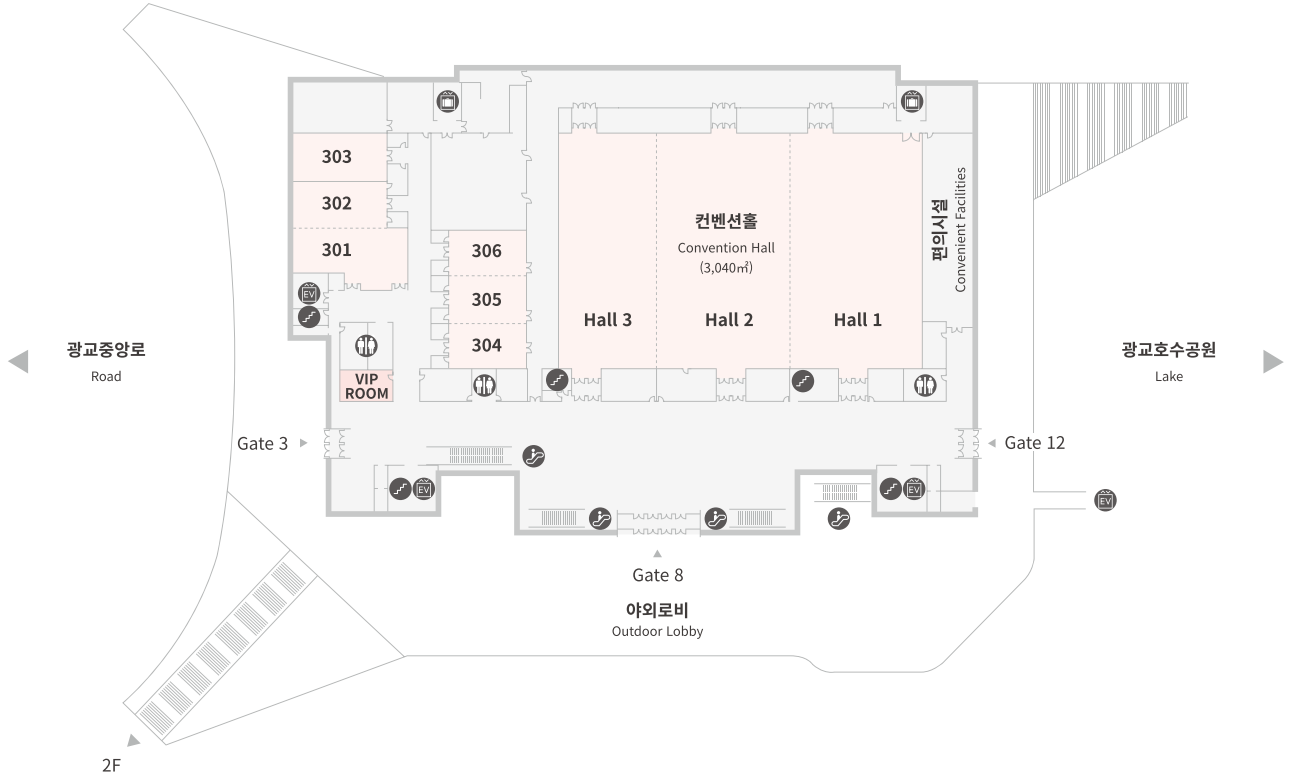

전시홀 Exhibition Hall(7,877㎡)

전시홀 로비 Lobby of Exhibition Hall

전시홀 로비 Lobby of Exhibition Hall

# 컨벤션홀 Convention Hall

컨벤션홀은 3,040㎡로 3분할이 가능하며 최대 3,000명까지 수용할 수 있습니다.

The Convention Hall's total area is 3,040㎡ and can be divided into 3 spaces. It can accommodate up to 3,000 guests.

구분 Location	규격 Size (가로W X 세로L X 높이H, m)	면적 Area(㎡)	수용인원(명) Capacity (Persons)				하중 Floor Load (ton/㎡)
			강의식 Class		극장식 Theater	연회식 Banquet	
			2인/people	3인/people			
전체 Entire Hall	68.0 x 44.7 x 13	3,040	1,200	1,800	2,916	1,264	1.5
Hall 1	24.8 x 44.7 x 13	1,108	432	648	1,088	480	
Hall 2	24.6 x 44.7 x 13	1,100	432	648	1,088	480	
Hall 3	18.6 x 44.7 x 13	832	336	576	832	400	
Hall 1+2	49.4 x 44.7 x 13	2,208	840	1,260	1,344	800	
Hall 2+3	43.2 x 44.7 x 13	1,932	816	1,932	1,920	880	