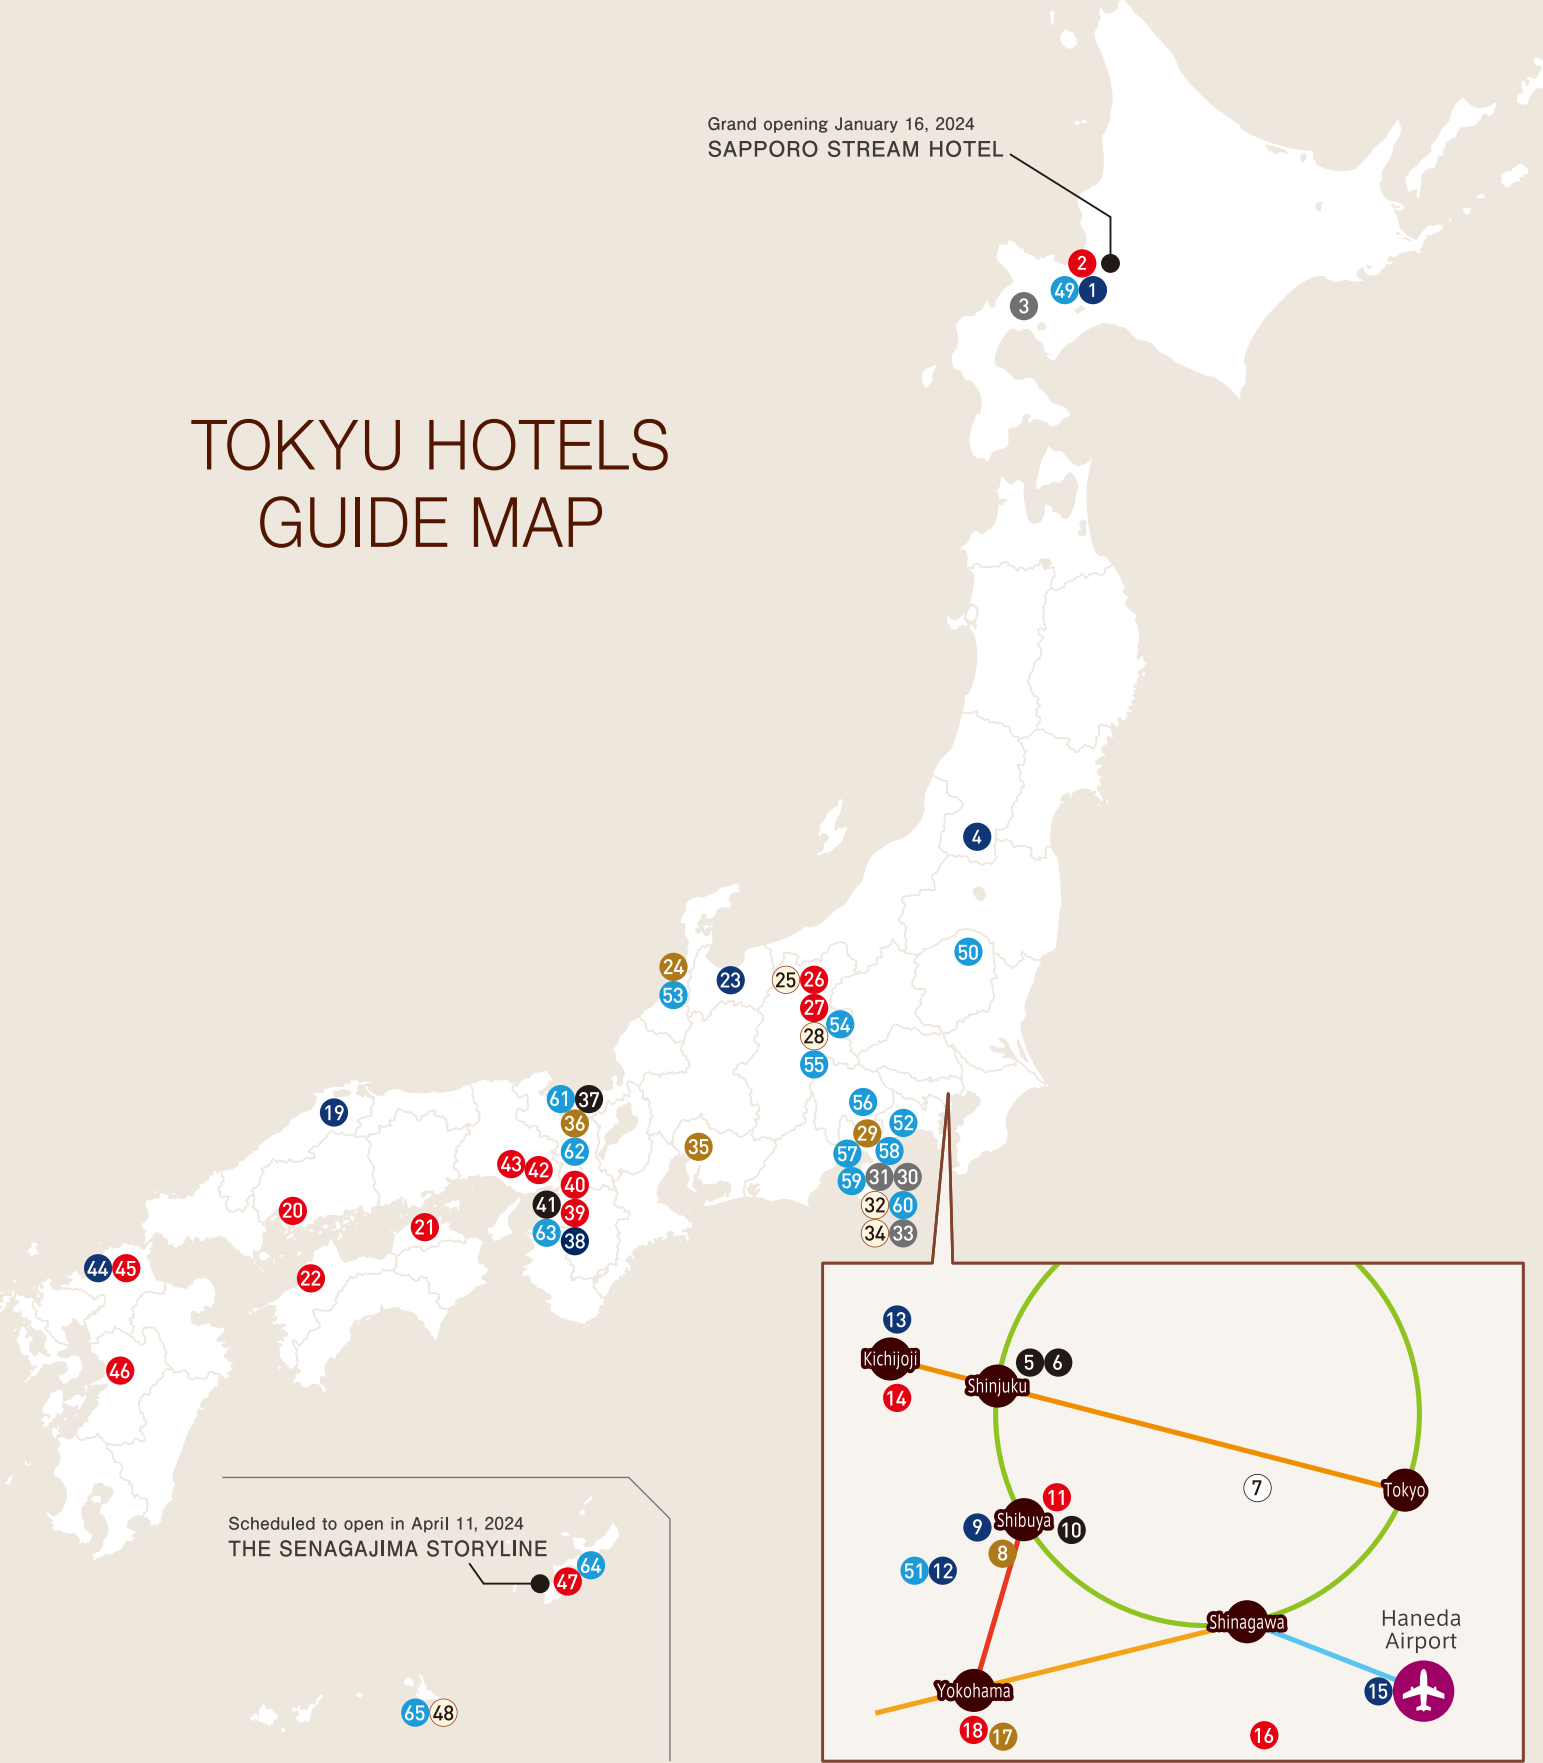

Grand opening January 16, 2024
SAPPORO STREAM HOTEL

TOKYU HOTELS GUIDE MAP

Facilities & Services

Pool

Wedding

All rooms are non-smoking

Laundry service

Fitness

Interconnecting rooms

Smoking room available

Laundrette

Baths

Wheelchair-accessible rooms available

Designated smoking area

Laundrette(paid)