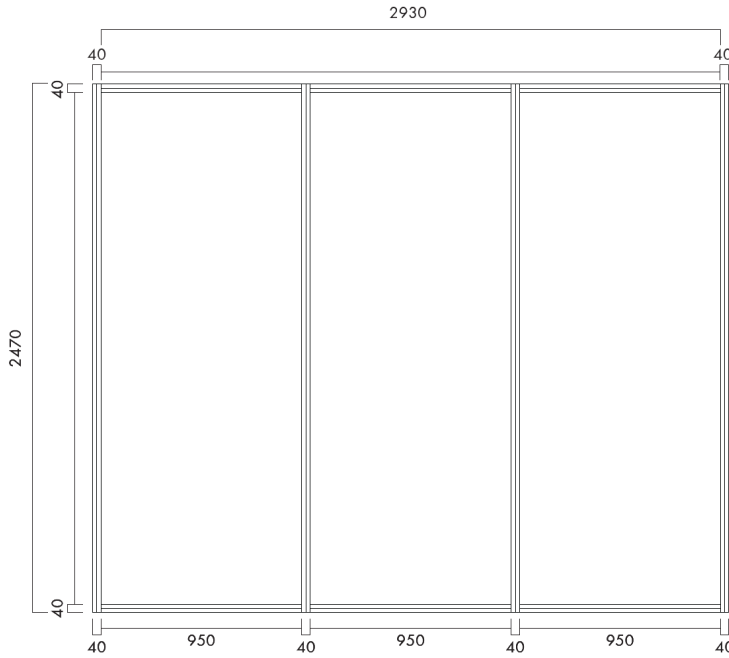

Shell Scheme Specifications

Shell Scheme Visual – 9sqm Stand*

**Please note this visual is for guidance purposes only. Your stand dimensions may be different.*

Entitlements:

- Flooring: Each shell scheme booth covered with new single colour needle punch carpet
- Walls: Black maxima profile constructed shell scheme booths with 2.5mHt infill panels
- Fascia board: 350mmHt white fascia board with digital print vinyl sticker of exhibitor’s company name and stand number on all open sides of the booth
- Electrical, lighting and furniture entitlements will be in accordance to the table below

Items	9sqm	18sqm	27sqm	36sqm
12W Long Arm Spotlight	3	6	9	12
13amp Single Phase Power Socket (max 800W each)	1	2	3	4
Lockable Information Counter with Front Sticker Print* (1mL x 0.5mW x 1mHt)	1	2	3	4
Black Barstool	1	2	3	4
Black Round Table (0.6mDia x 0.75mHt)	1	2	3	4
Black Chair	2	4	6	8
Wastepaper Basket	1	2	3	4

**Artwork to be provided by exhibitor at least 300dpi in Ai or PDF format.*

Shell Scheme Specifications

Maxima Panel Specifications

POLE & BEAM DIMENSIONS

PANEL DIMENSION