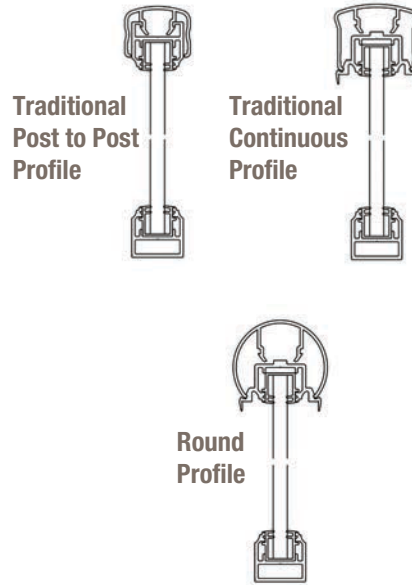

Railing Profiles

Strong, Architecturally-Pleasing Aluminum Privacy Screening in Three Different Designs.

An All-Aluminum, or Aluminum+Vinyl Privacy Fence System.

You won't find many privacy screen panel systems with this amazing combination of attributes. It won't rust. It won't rot. You won't get that with wood, vinyl alone or steel.