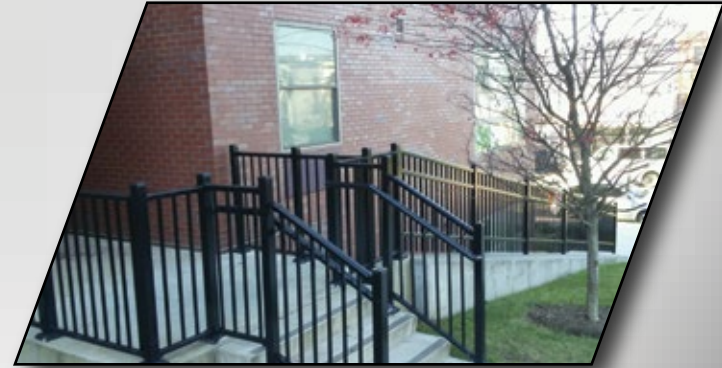

3-LINE RAILING DETAIL