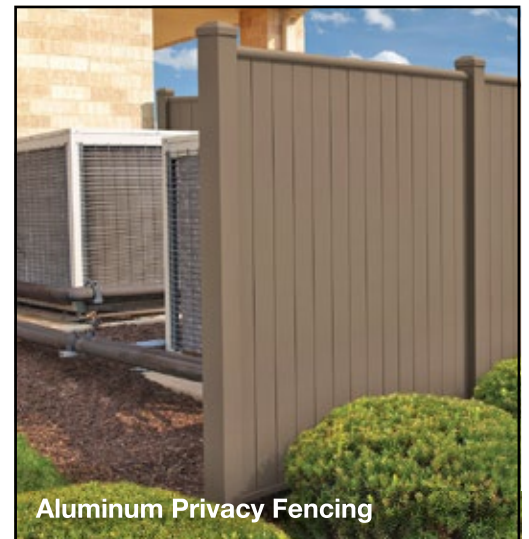

It's Sleek, Beautiful and Low Maintenance.

Plus with Tempered or Laminated Glass, it Meets Code Requirements.

Add style and protection without blocking out a beautiful view. The outer rail provides a secure hand grip, and completely covers all stainless-steel fasteners for a sleek, hidden-fastened look, in Post-To-Post or Continuous Railing.

- **Super Low-Maintenance Aluminum**
- **Never Needs Painting**
- **Won't Rust, Rot, Crack or Peel**
- **10 Year Warranty**

Railing Profiles

Strong, Architecturally-Pleasing Aluminum Privacy Screening in Three Different Designs.

An All-Aluminum, or Aluminum+Vinyl Privacy Fence System.

You won't find many privacy screen panel systems with this amazing combination of attributes. It won't rust. It won't rot. You won't get that with wood, vinyl alone or steel.

Louvered Privacy Fencing

Aluminum Privacy Fencing

Privacy, with the Strength of Aluminum.

Aluminum privacy screening features strength and durability that you just can't get from a typical vinyl or wood fence systems. It's the ideal privacy panel for a residential, commercial or industrial application, as patio or balcony screening, to contain or shield air conditioning equipment, dumpsters, pipes, and electrical systems. Privacy fencing is designed to last for years and years without the worry of ongoing maintenance.