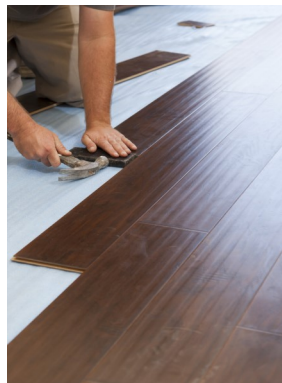

Ceceli Steel

Industry and Trade Inc.

PRODUCTS

- SHEETS / PLATES
- BEAMS / PROFILES
- ANGLES
- HOLLOW SECTIONS
- PIPES / TUBES
- GALVANIZED SHEETS
- FLAT BARS
- SQUARE / ROUND BARS
- REINFORCEMENT BARS
- WIRES / NAILS

CATALOG

BUILDING MATERIALS

- PLASTERS / PLASTER BOARDS
- CEMENTS / CEMENT BOARDS
- GLASSWOOLS / ROCKWOOLS
- BRICKS / PUMICE BLOCKS / AAC BLOCKS
- CERAMIC & PORCELAIN TILES / MARBLES
- LAMINATED PARQUETS / PVC FLOORS
- ROOF TILES / SHINGLES / SANDWICH PANELS