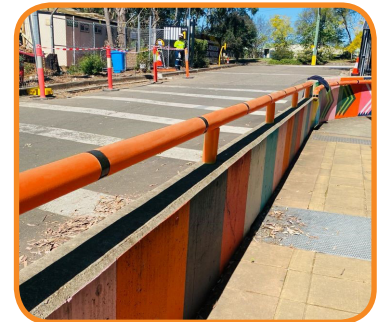

Skud-O-Tube

RAIL GUARD

Learn More!

Description

Skudo's **NEW** Skud-O-Tube Rail Guard FR protects metal railing, door handles, exposed glass edges, and safety rails while construction is underway. Available in two diameters, Skud-O-Tube is extremely easy to apply, stays in place, and can easily be cut to any length for any size project.

Product Data & Available Sizes

Skud-O-Tube Rail Guard FR - 3"

- Product SKU: RAIL-OT-1.5-3.0
- 3" Outer Width x 1.5" Inner Diameter
- 48 Inches long
- 16 pcs per box
- Color: Orange

Skud-O-Tube Rail Guard FR - 2.5"

- Product SKU: RAIL-OT-1.0-2.5
- 2.5" Outer Width x 1" Inner Diameter
- 48 Inches long
- 16 pcs per box
- Color: Orange

Lightweight

High Impact

Protects Exposed Edges

Stays in Place

Innovative, purpose-built surface protection systems. This is all we do.