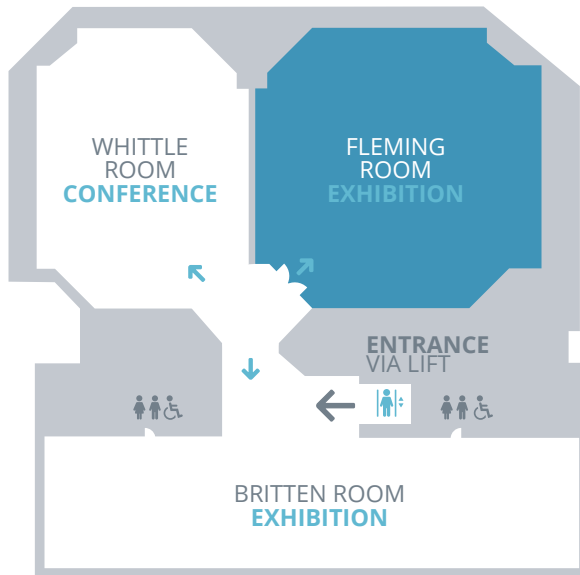

Key:

- Available
- On hold
- Booked

Organised by

progressive **communications**

T +44 (0)1453 798089

E versha.carter@progressivecom.co.uk

BRITTEN ROOM FLOOR 3

Scale:

Table: 1 x 153cm x 76cm
with 1m behind
Spacing: 50cm to each side

WINDOWS LOOKING OUT OVER WESTMINSTER ABBEY

VIEW MORE STANDS
IN THE FLEMING ROOM

FLEMING ROOM FLOOR 3

Organised by

progressive 
communications

T +44 (0)1453 798089

E versha.carter@progressivecom.co.uk

Key:

-  Available
-  On hold
-  Booked

Scale:

Table: 1 x 153cm x 76cm
with 1m behind
Spacing: 50cm to each side

VIEW MORE STANDS
IN THE BRITTEN ROOM 