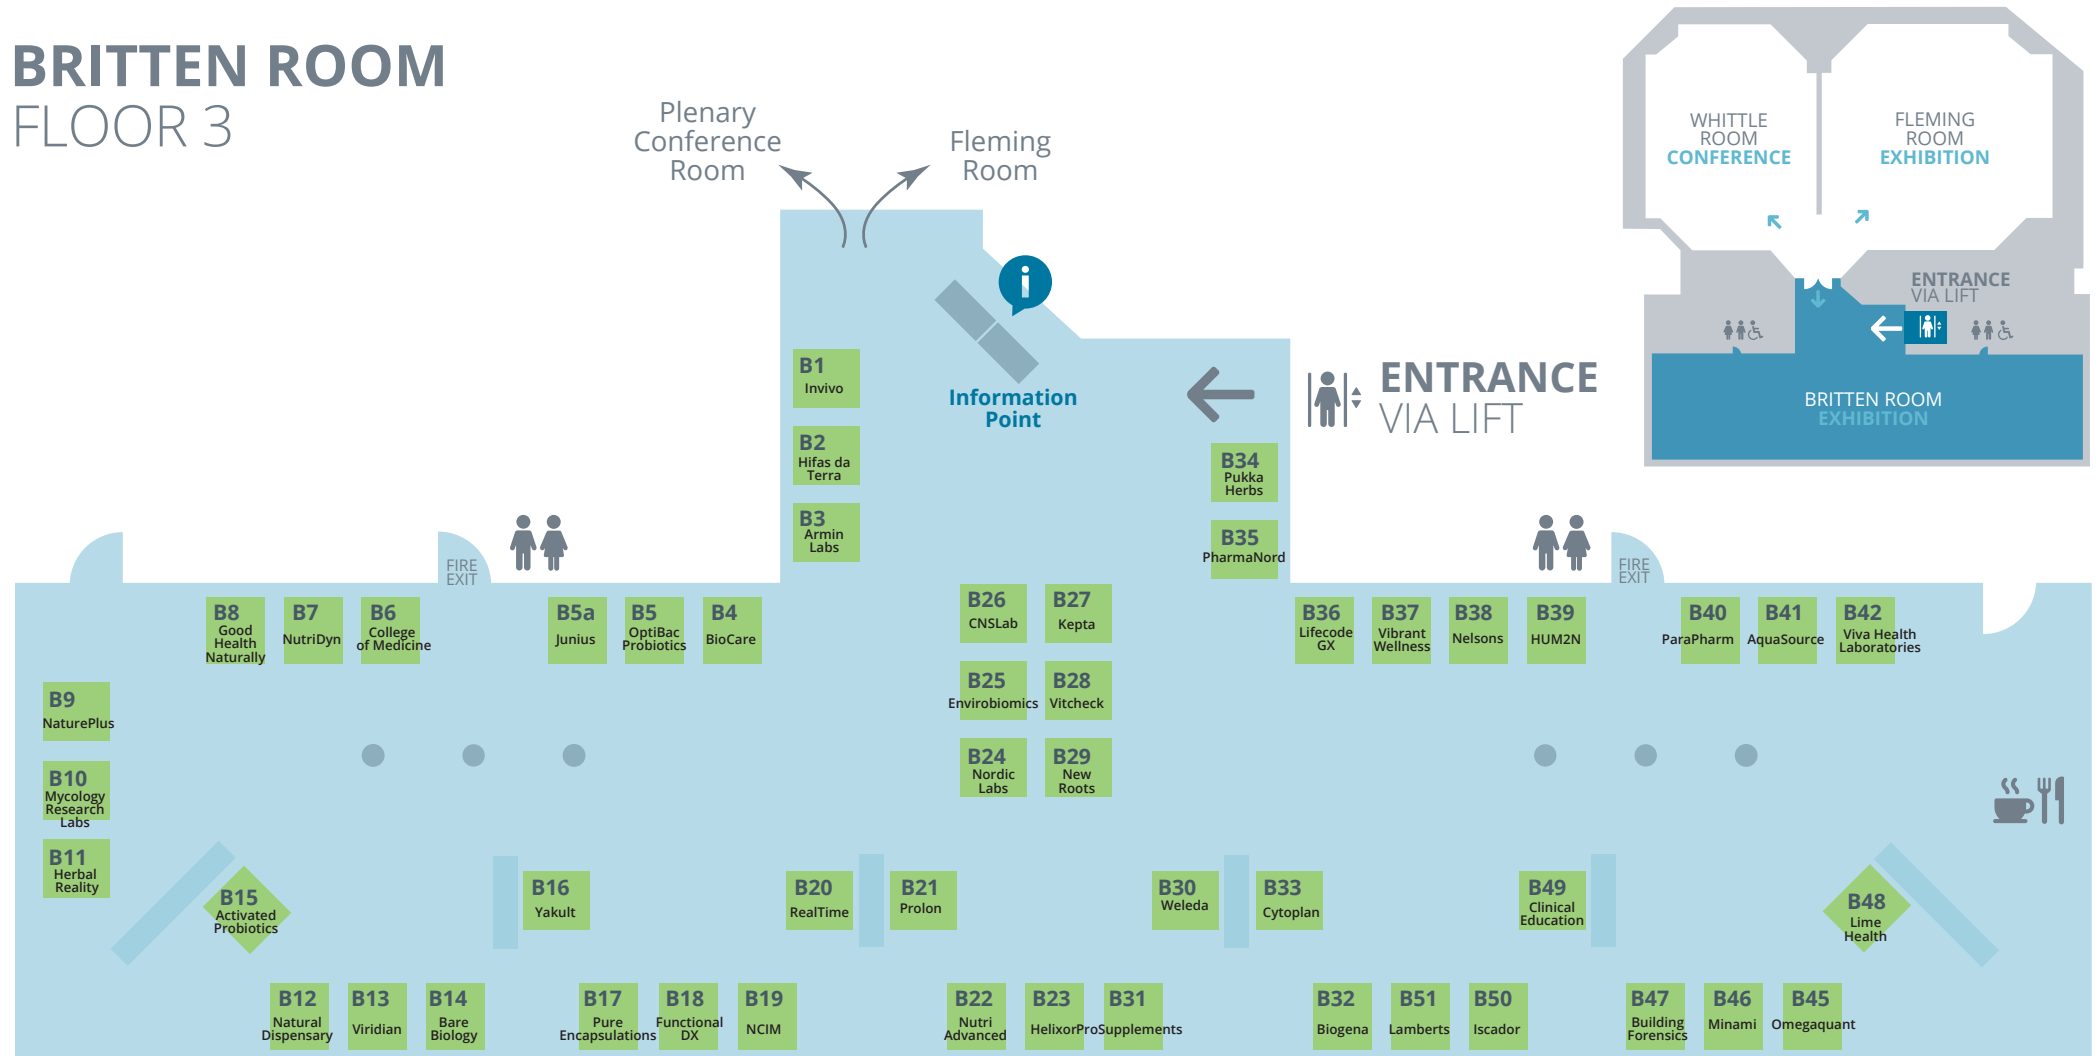

Key:

- Available
- On hold
- Booked

Organised by

progressive **communications**

T +44 (0)1453 798089

E versha.carter@progressivecom.co.uk

BRITTEN ROOM FLOOR 3

Scale:

Table: 1 x 153cm x 76cm
with 1m behind
Spacing: 50cm to each side

WINDOWS LOOKING OUT OVER WESTMINSTER ABBEY

VIEW MORE STANDS
IN THE FLEMING ROOM

FLEMING ROOM FLOOR 3

Organised by

progressive 
communications

T +44 (0)1453 798089

E versha.carter@progressivecom.co.uk

Key:

-  Available
-  On hold
-  Booked

Scale:

Table: 1 x 153cm x 76cm
with 1m behind
Spacing: 50cm to each side

VIEW MORE STANDS
IN THE BRITTEN ROOM 