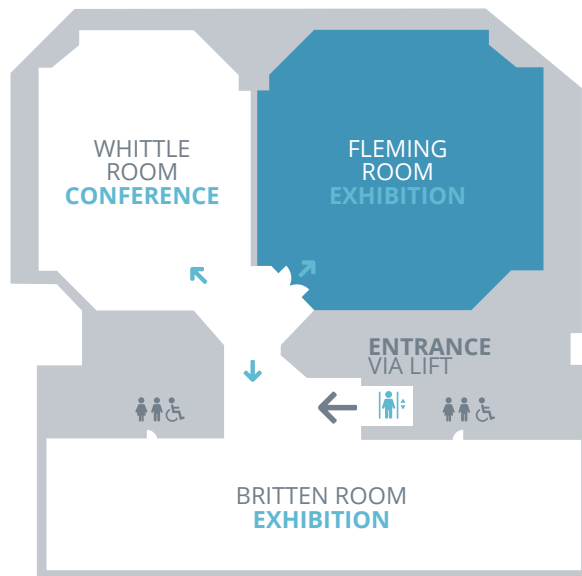

Key:

- Available
- On hold
- Booked

Organised by

progressive ↪
communications

T +44 (0)1453 798089

E versha.carter@progressivecom.co.uk

BRITTEN ROOM FLOOR 3

Scale:

Table: 1 x 153cm x 76cm
with 1m behind
Spacing: 50cm to each side

WINDOWS LOOKING OUT OVER WESTMINSTER ABBEY

**VIEW MORE STANDS
IN THE FLEMING ROOM** ▶

Integrative & Personalised Medicine 25

19 - 21 June
London UK

FLEMING ROOM FLOOR 3

Organised by

progressive
communications

T +44 (0)1453 798089

E versha.carter@progressivecom.co.uk

Key:

- Available
- On hold
- Booked

Loading Bay

Scale:

Table: 1 x 153cm x 76cm
with 1m behind
Spacing: 50cm to each side

VIEW MORE STANDS
IN THE BRITTEN ROOM