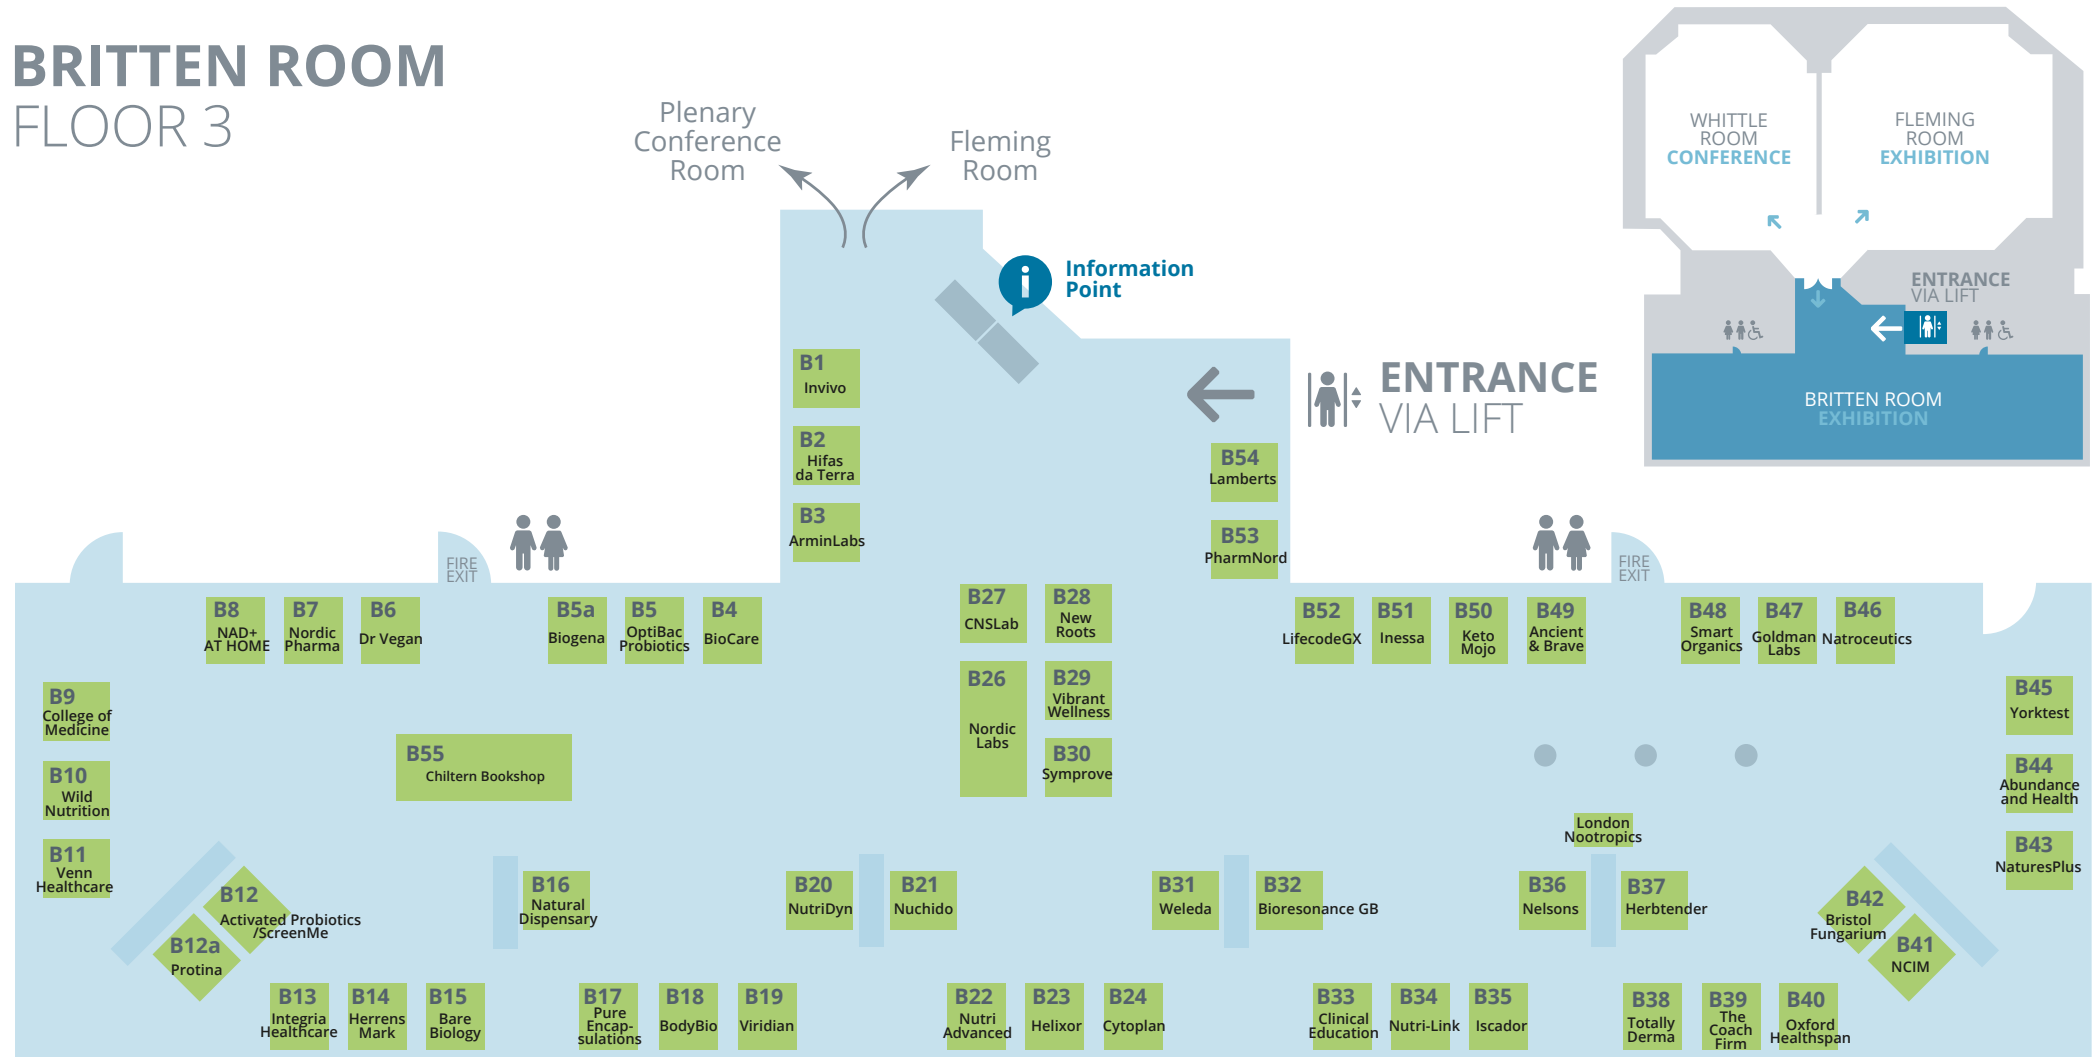

Key:

- Available
- On hold
- Booked

Organised by

progressive **communications**

T +44 (0)1453 798089

E versha.carter@progressivecom.co.uk

BRITTEN ROOM FLOOR 3

Scale:

Table: 1 x 153cm x 76cm
with 1m behind
Spacing: 50cm to each side

WINDOWS LOOKING OUT OVER WESTMINSTER ABBEY

**VIEW MORE STANDS
IN THE FLEMING ROOM**

Integrative & Personalised Medicine 25

19 - 21 June
London UK

Table: 1 x 153cm x 76cm
with 1m behind
Spacing: 50cm to each side

**VIEW MORE STANDS
IN THE BRITTEN ROOM** 