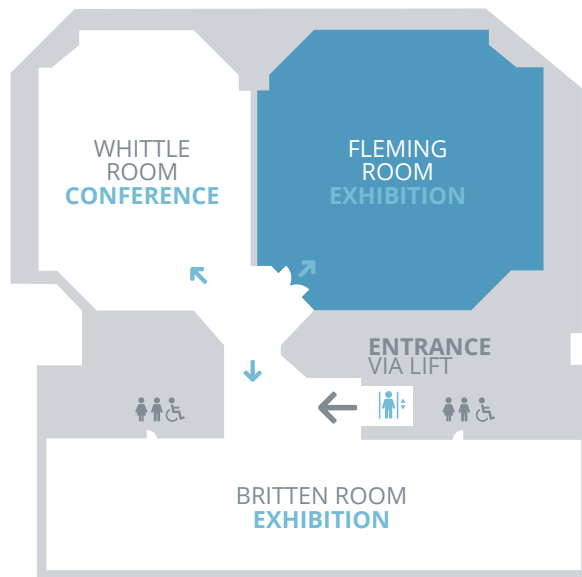

Key:

- Available
- On hold
- Booked

Organised by

progressive **communications**

T +44 (0)1453 798089

E versha.carter@progressivecom.co.uk

BRITTEN ROOM FLOOR 3

Scale:

Table: 1 x 153cm x 76cm
with 1m behind
Spacing: 50cm to each side

WINDOWS LOOKING OUT OVER WESTMINSTER ABBEY

**VIEW MORE STANDS
IN THE FLEMING ROOM**

Integrative & Personalised Medicine 25

19 - 21 June
London UK

Table: 1 x 153cm x 76cm
with 1m behind
Spacing: 50cm to each side

**VIEW MORE STANDS
IN THE BRITTEN ROOM** 