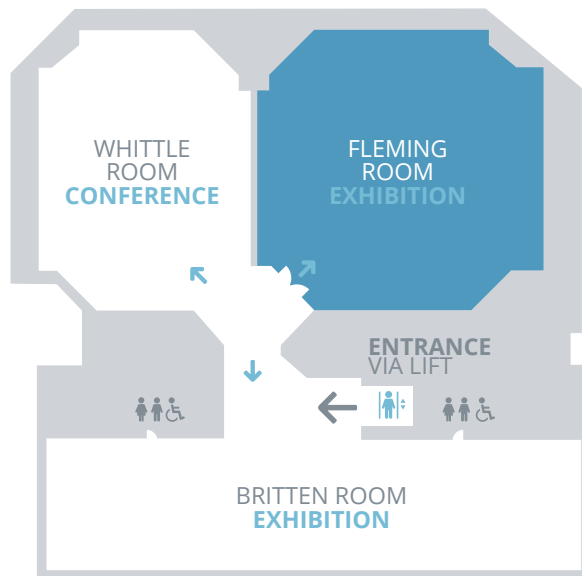

Key:

- Available
- On hold
- Booked

Organised by

progressive **communications**

T +44 (0)1453 798089

E versha.carter@progressivecom.co.uk

BRITTEN ROOM FLOOR 3

Scale:

Table: 1 x 153cm x 76cm
with 1m behind
Spacing: 50cm to each side

WINDOWS LOOKING OUT OVER WESTMINSTER ABBEY

**VIEW MORE STANDS
IN THE FLEMING ROOM**

Integrative & Personalised Medicine 25

19 - 21 June
London UK

FLEMING ROOM FLOOR 3

Organised by

progressive 
communications

T +44 (0)1453 798089

E versha.carter@progressivecom.co.uk

Key:

-  Available
-  On hold
-  Booked

Loading Bay

Scale:

VIEW MORE STANDS
IN THE BRITTEN ROOM 