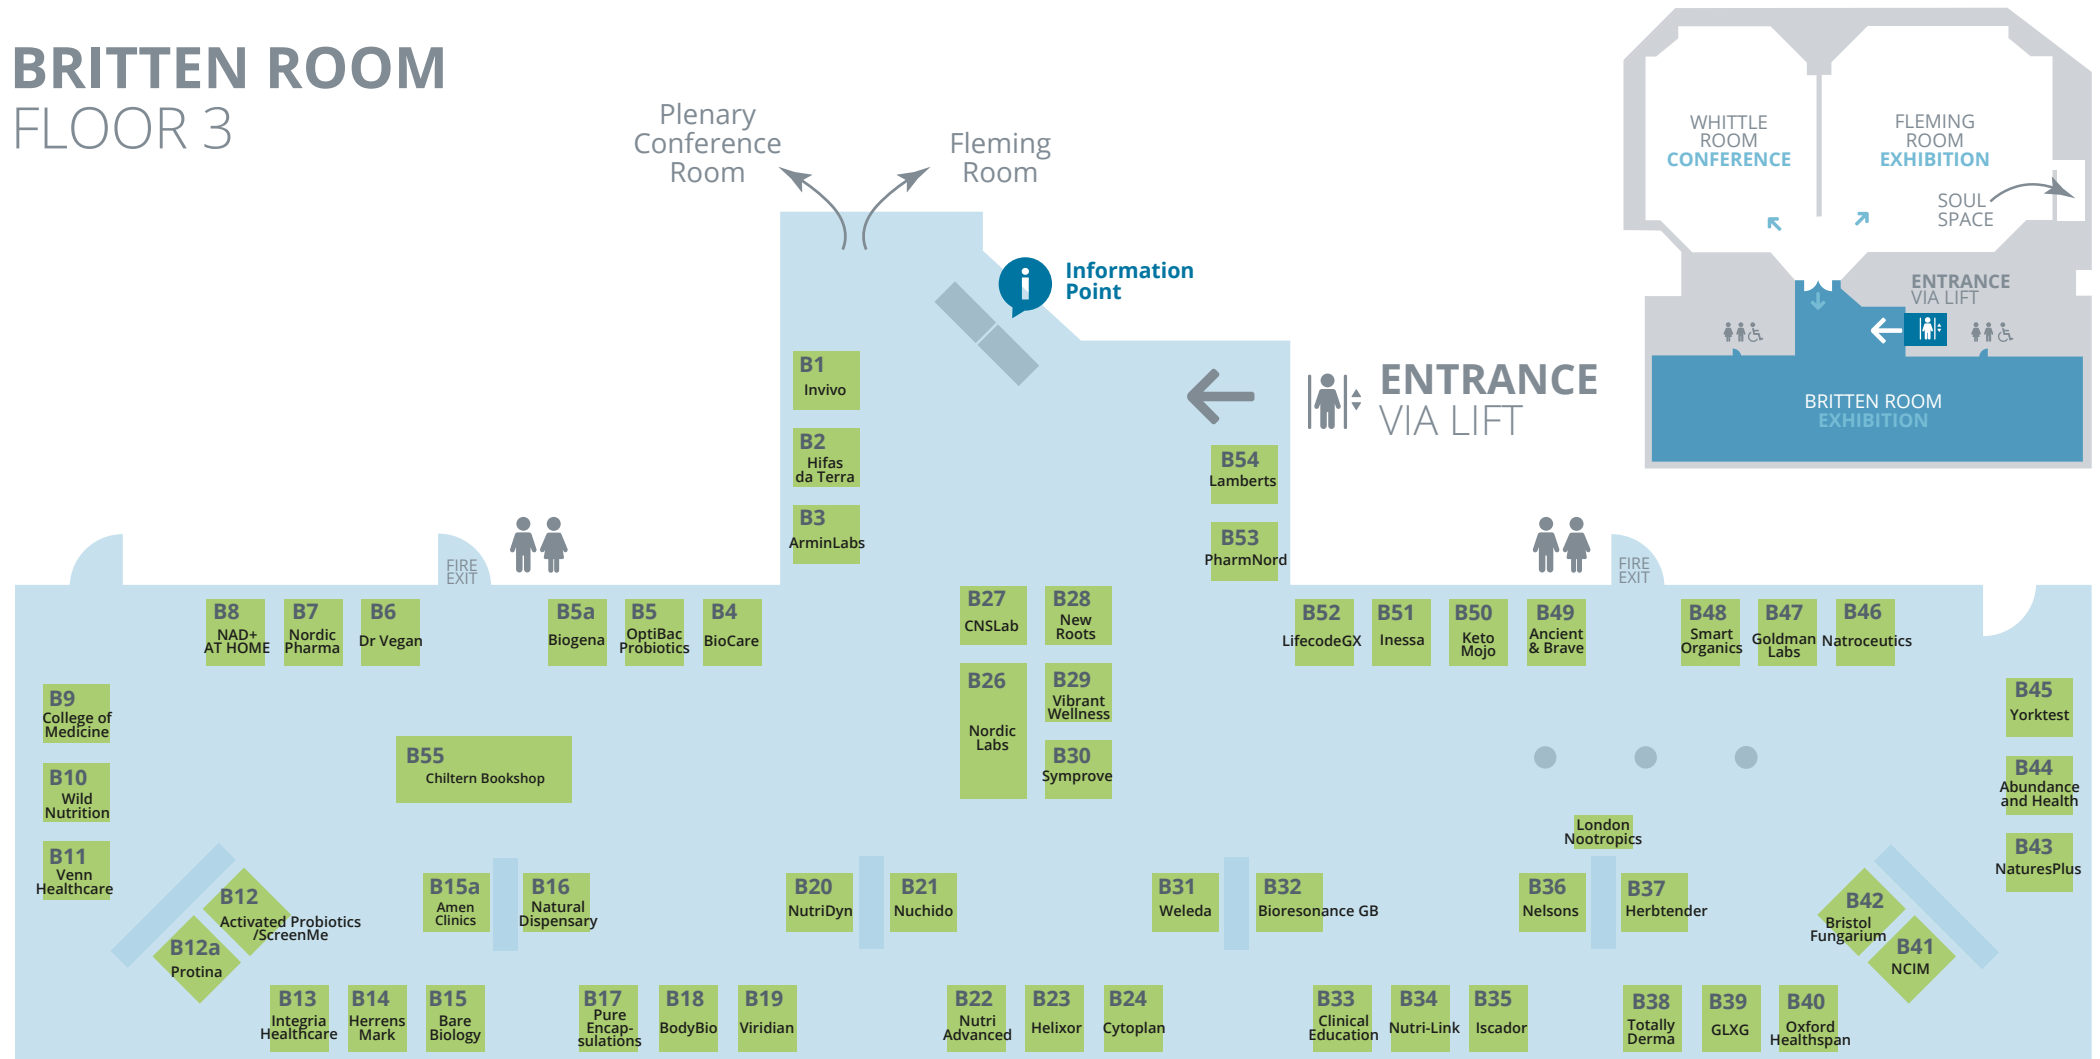

Key:

- Available
- On hold
- Booked

Organised by

progressive **communications**

T +44 (0)1453 798089

E versha.carter@progressivecom.co.uk

BRITTEN ROOM FLOOR 3

Scale:

Table: 1 x 153cm x 76cm
with 1m behind
Spacing: 50cm to each side

WINDOWS LOOKING OUT OVER WESTMINSTER ABBEY

**VIEW MORE STANDS
IN THE FLEMING ROOM**

FLEMING ROOM FLOOR 3

Organised by

progressive 
communications

T +44 (0)1453 798089

E versha.carter@progressivecom.co.uk

Key:

-  Available
-  On hold
-  Booked

Scale:

Table: 1 x 153cm x 76cm
with 1m behind
Spacing: 50cm to each side

VIEW MORE STANDS
IN THE BRITTEN ROOM 