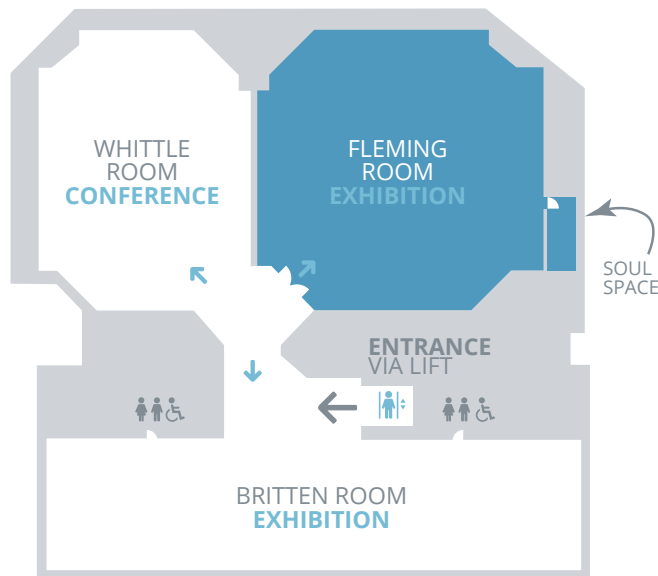

Key:

- Available
- On hold
- Booked

Organised by

progressive **communications**

T +44 (0)1453 798089

E versha.carter@progressivecom.co.uk

BRITTEN ROOM FLOOR 3

Scale:

Table: 1 x 153cm x 76cm
with 1m behind
Spacing: 50cm to each side

WINDOWS LOOKING OUT OVER WESTMINSTER ABBEY

**VIEW MORE STANDS
IN THE FLEMING ROOM**

FLEMING ROOM FLOOR 3

Organised by

progressive 
communications

T +44 (0)1453 798089

E versha.carter@progressivecom.co.uk

Key:

-  Available
-  On hold
-  Booked

Scale:

Table: 1 x 153cm x 76cm
with 1m behind
Spacing: 50cm to each side

VIEW MORE STANDS
IN THE BRITTEN ROOM 