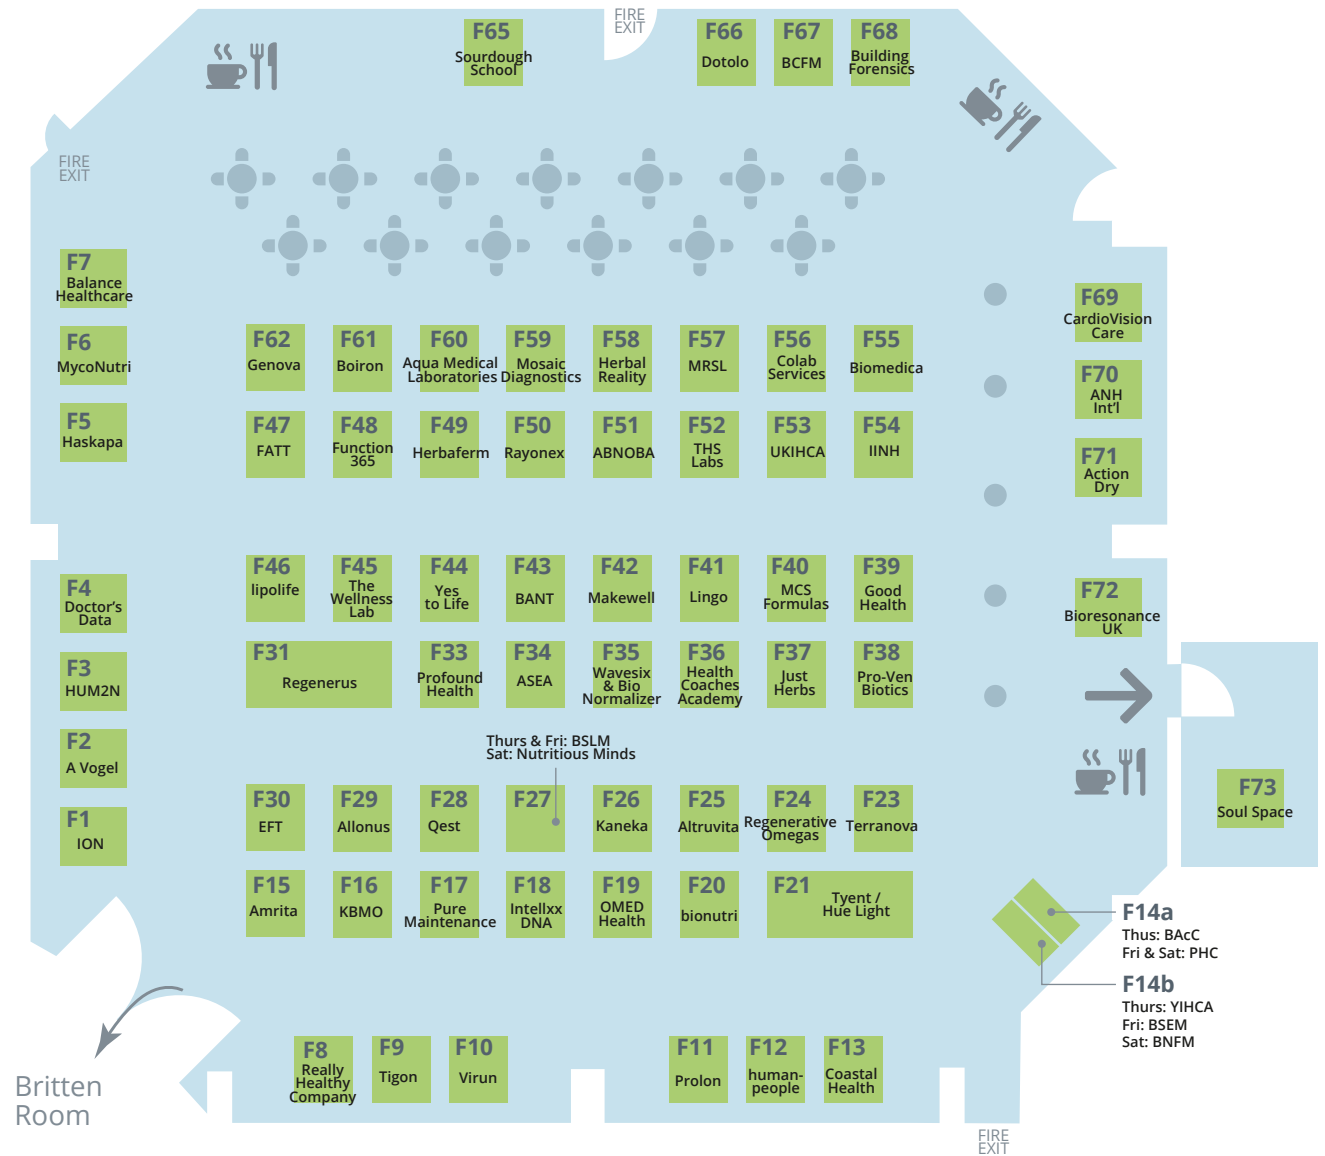

Table: 1 x 153cm x 76cm
with 1m behind
Spacing: 50cm to each side

WINDOWS LOOKING OUT OVER WESTMINSTER ABBEY

**VIEW MORE STANDS
IN THE FLEMING ROOM**

FLEMING ROOM FLOOR 3

Organised by

progressive 
communications

T +44 (0)1453 798089

E versha.carter@progressivecom.co.uk

Key:

-  Available
-  On hold
-  Booked

Scale:

Table: 1 x 153cm x 76cm
with 1m behind
Spacing: 50cm to each side

VIEW MORE STANDS
IN THE BRITTEN ROOM 