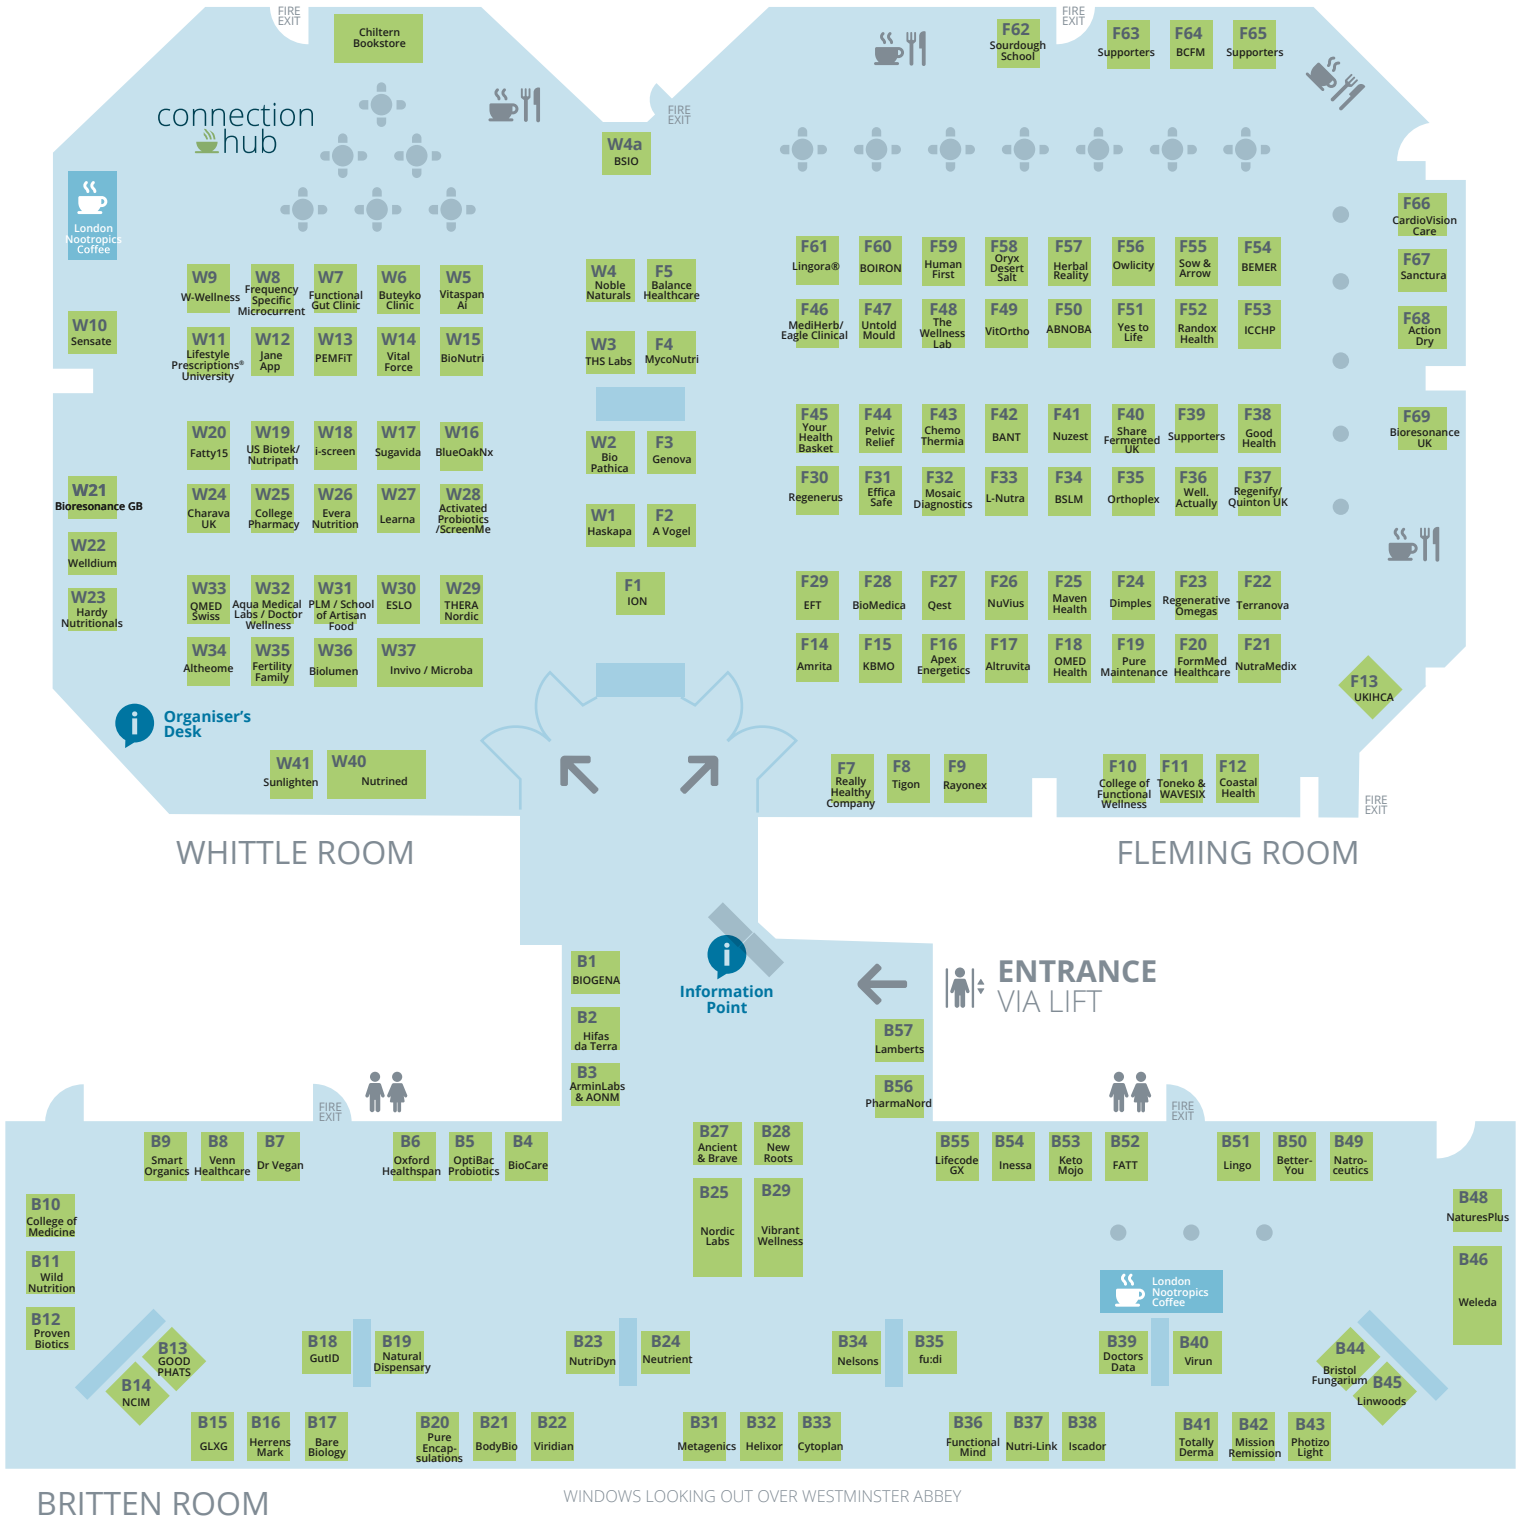

Integrative & Personalised Medicine 26

18 - 20 June
London UK

Organised by

progressive communications

T +44 (0)1453 619792

E arun.carter@progressivecom.co.uk

Key:

- Available
- On hold
- Booked

Scale:

1m

Table: 1 x 153cm x 76cm with 1m behind Spacing: 50cm to each side