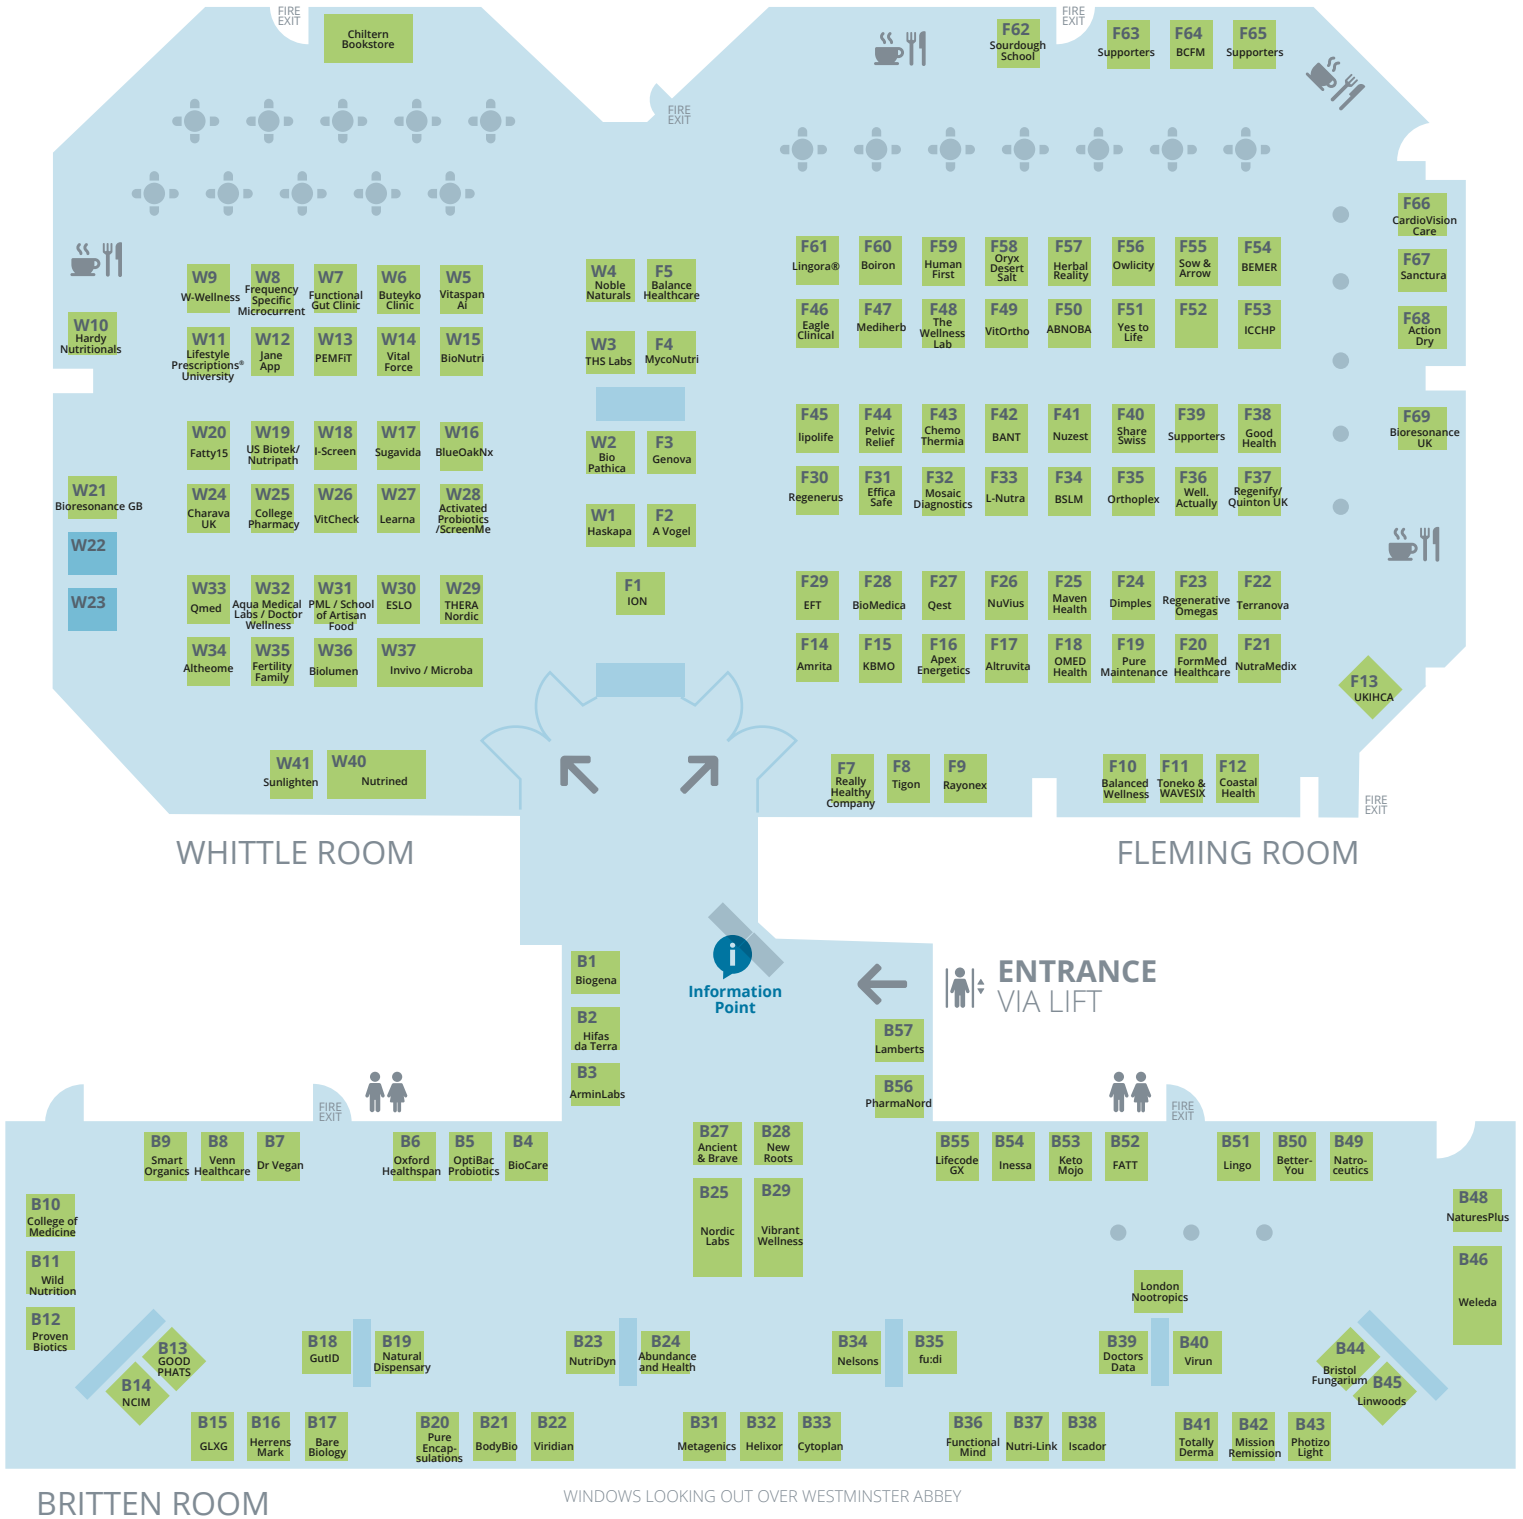

Integrative & Personalised Medicine 26

18 - 20 June
London UK

Organised by

progressive communications

T +44 (0)1453 619792

E arun.carter@progressivecom.co.uk

Key:

- Available
- On hold
- Booked

Scale:

1m

Table: 1 x 153cm x 76cm with 1m behind Spacing: 50cm to each side