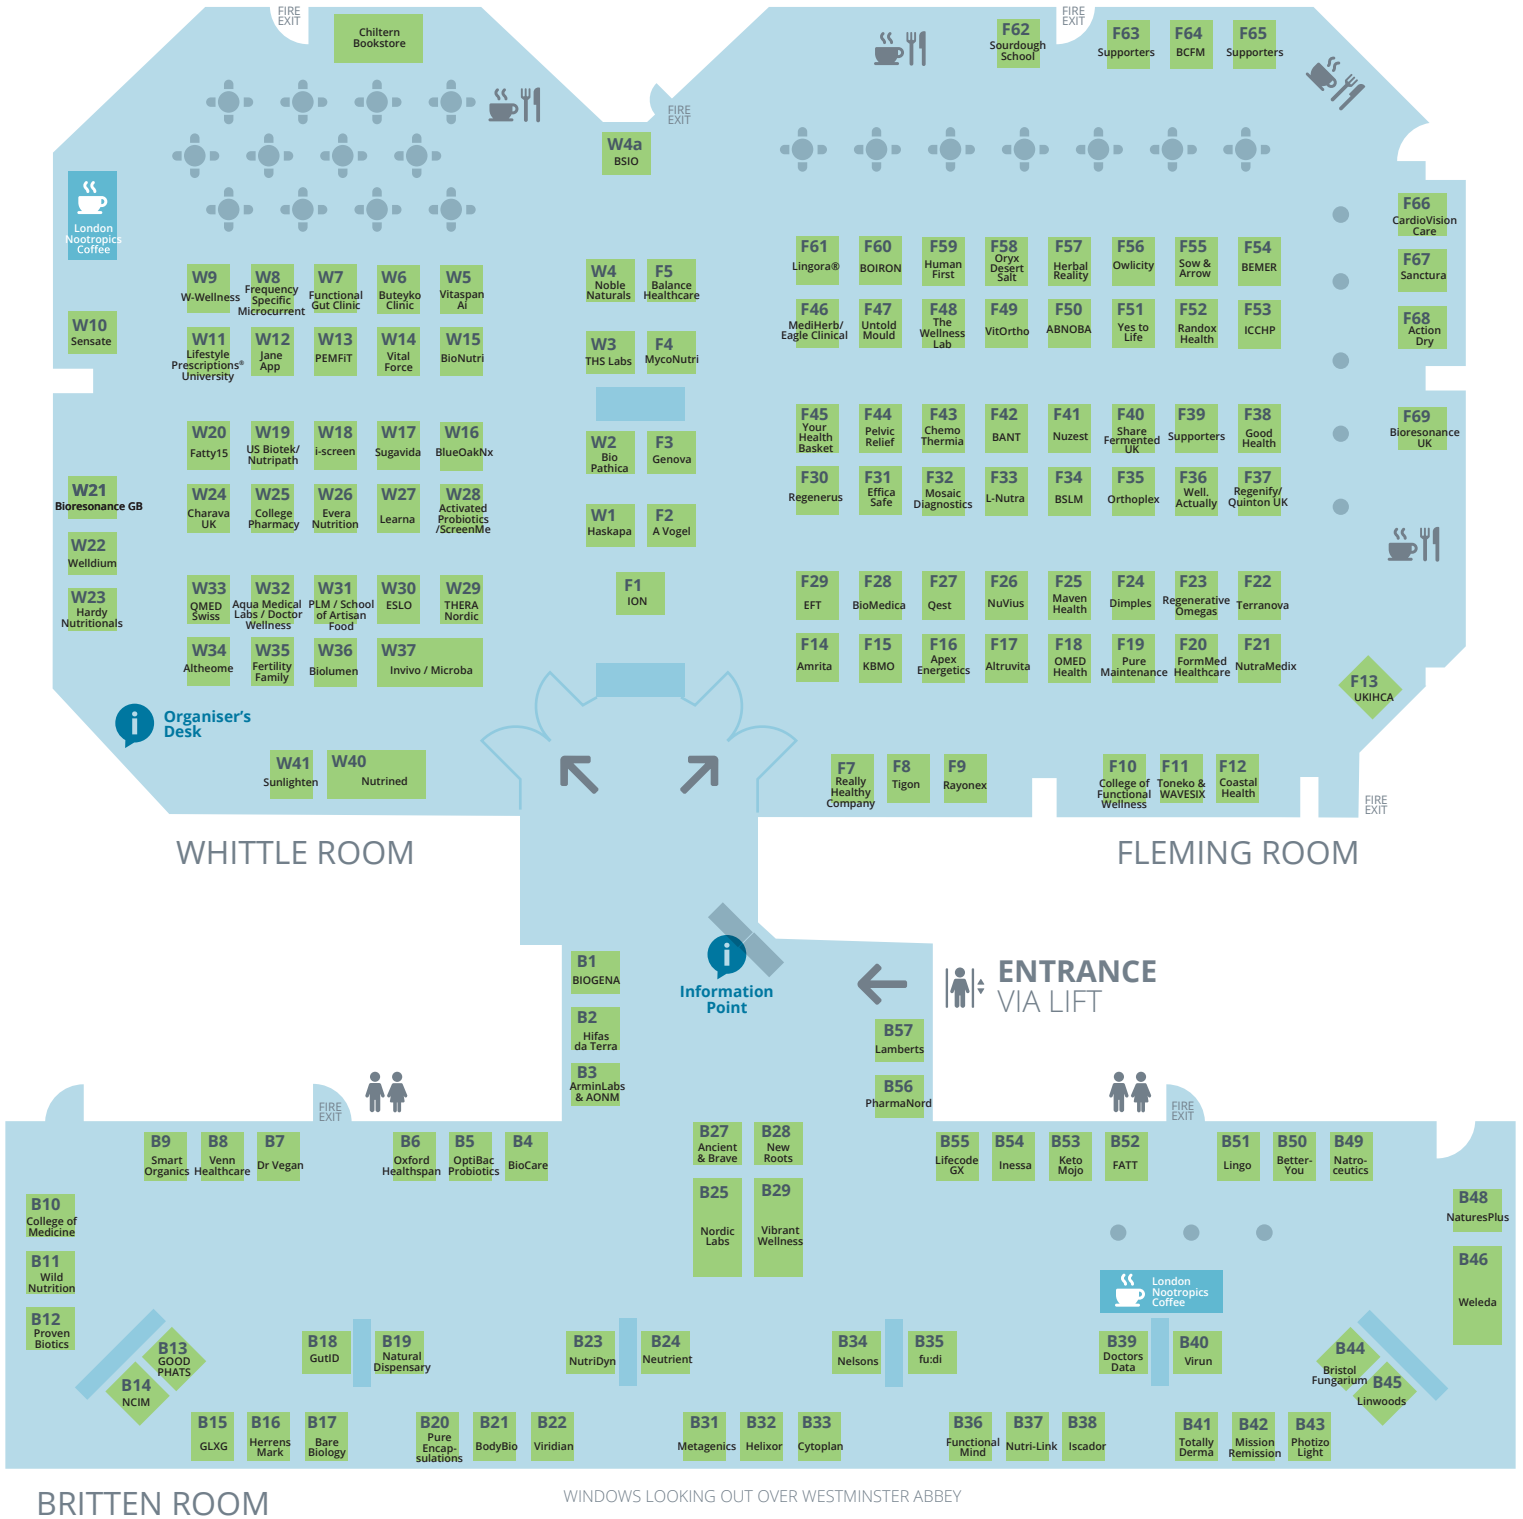

Integrative & Personalised Medicine 26

18 - 20 June
London UK

Organised by

progressive communications

T +44 (0)1453 619792

E arun.carter@progressivecom.co.uk

Key:

- Available
- On hold
- Booked

Scale:

Table: 1 x 153cm x 76cm with 1m behind Spacing: 50cm to each side