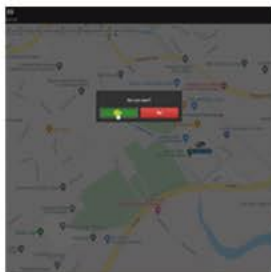

MOTION ALERTS

Arm your vehicle and be alerted of any movement. Some assets can be towed or loaded onto another vehicle by thieves, so make sure you don't miss a beat!