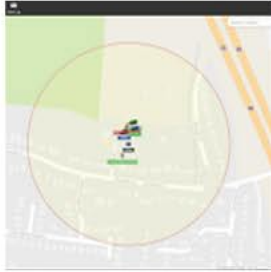

REAL-TIME TRACKING

Knowing where your assets are in real-time time is no longer a problem. On the asset dashboard, you're able to see where your vehicles or other assets are anywhere, any time.

JOURNEY HISTORY

View a detailed breakdown of tracking history from the past 12 months, including asset location, date, time, speed, distance, and battery level information.

GEO FENCE ZONES

Our control panel allows quick & easy setup of unlimited circular/polygon geo-fenced zones, which can alert you if any tracker leaves or enters the zone.

ROUTING TRACKERS

Create the quickest route between two trackers, or from a tracker to any postcode. Directions will then be shown on the map screen, via Google maps.

LIVE TRAFFIC

View live, accurate traffic information on all major roads via Google maps.