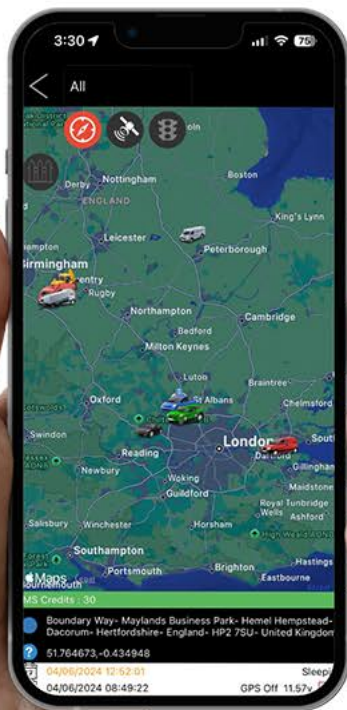

MOBILE TRACKING

Have full functionality of your control panel from any internet enabled device via a browser, or download our iOS / Android app - so you can access your important information anywhere.

FLEXIBLE PAYMENTS

REAL-TIME TRACKING

Knowing where your assets are in real-time time is no longer a problem. On the asset dashboard, you're able to see where your vehicles or other assets are anywhere, any time.

JOURNEY HISTORY

ROUTING TRACKERS

Create the quickest route between two trackers, or from a tracker to any postcode. Directions will then be shown on the map screen, via Google maps.

LIVE TRAFFIC

View live, accurate traffic information on all major roads via Google maps.