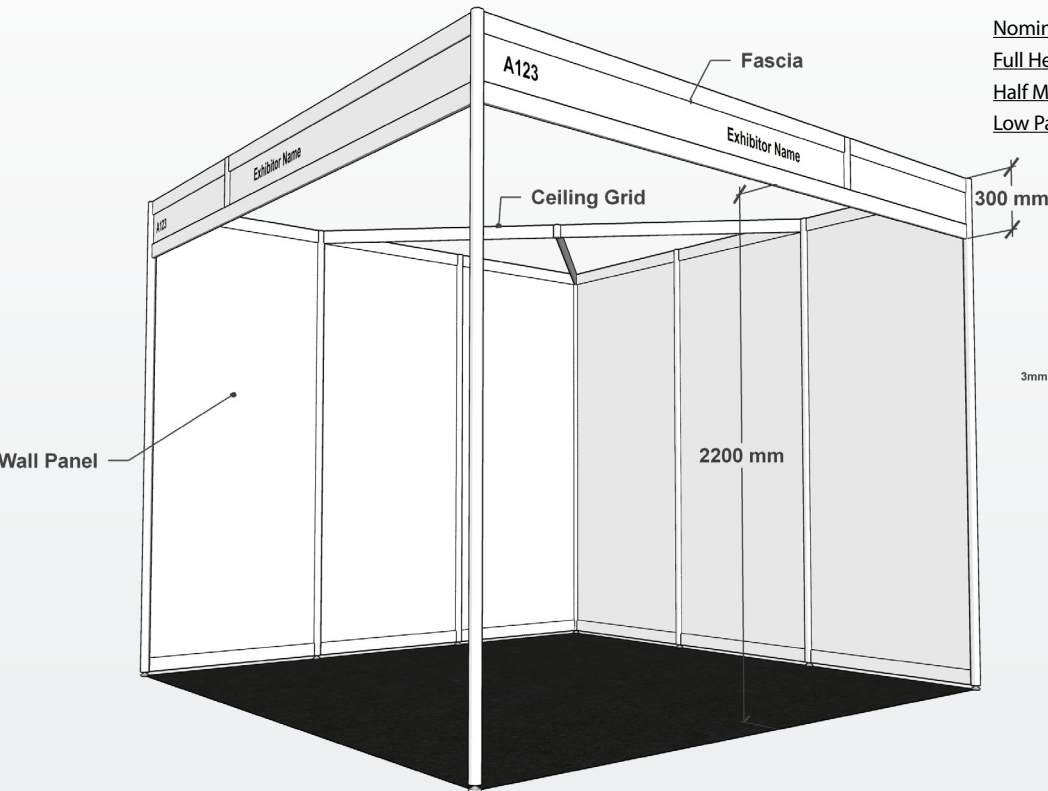

shell scheme specification

Wall Panel Sizes

Nominal Display Size	True Panel Size	Visible Panel Size
Full Height 1m Panel	970 x 2354 mm	950 x 2340 mm
Half Metre Panel	475 x 2354 mm	455 x 2340 mm
Low Panel	970 x 754 mm	970 x 740 mm

Beam Cross Section

Post Cross Section

Shell Scheme Dimensions

White powder coated aluminium shell scheme system. Supplied with white 3mm thick PVC foam infill wall panels.