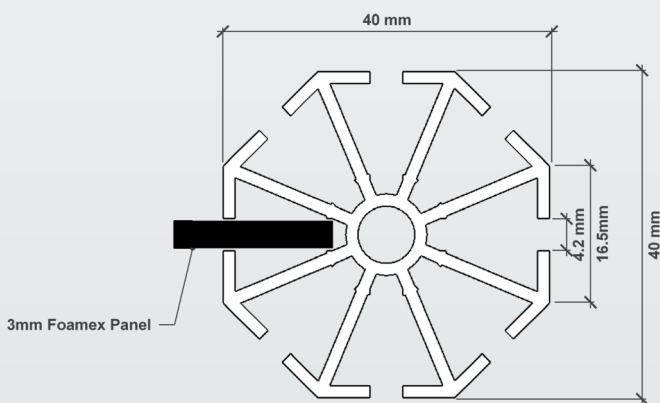

shell scheme specification

Wall Panel Sizes

Nominal Display Size	True Panel Size	Visible Panel Size
Full Height 1m Panel	970 x 2354 mm	950 x 2340 mm
Half Metre Panel	475 x 2354 mm	455 x 2340 mm
Low Panel	970 x 754 mm	970 x 740 mm

Beam Cross Section

Post Cross Section

Shell Scheme Dimensions

White powder coated aluminium shell scheme system. Supplied with white 3mm thick PVC foam infill wall panels.