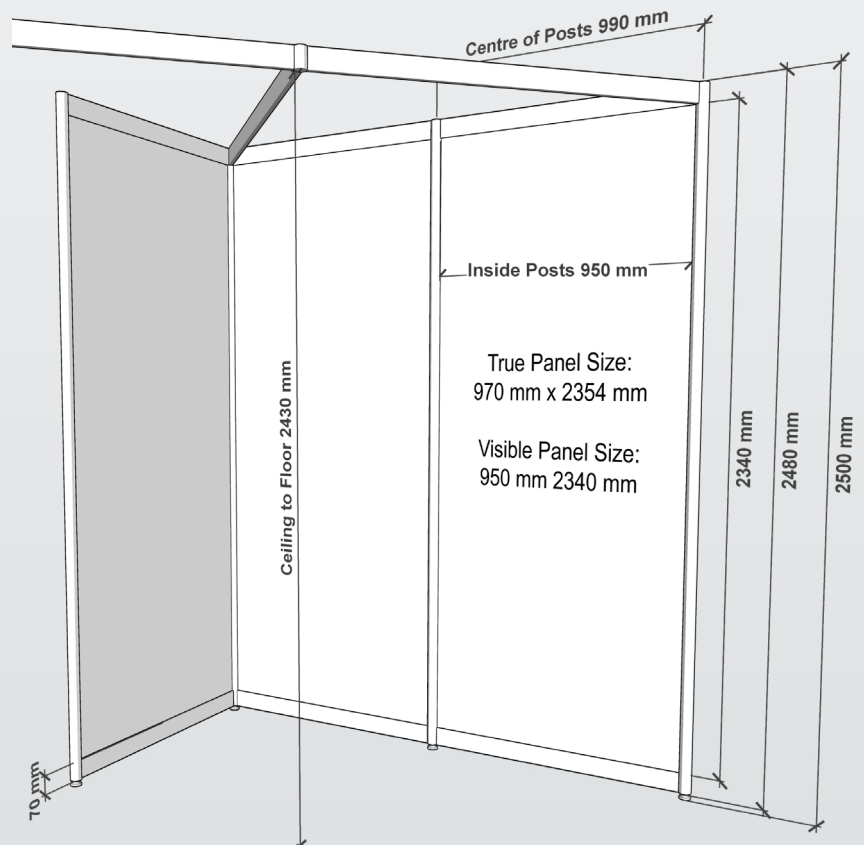

shell scheme specification

Wall Panel Sizes

Nominal Display Size	True Panel Size	Visible Panel Size
Full Height 1m Panel	970 x 2354 mm	950 x 2340 mm
Half Metre Panel	475 x 2354 mm	455 x 2340 mm
Low Panel	970 x 754 mm	970 x 740 mm

Beam Cross Section

Post Cross Section

Shell Scheme Dimensions

White powder coated aluminium shell scheme system. Supplied with white 3mm thick PVC foam infill wall panels.