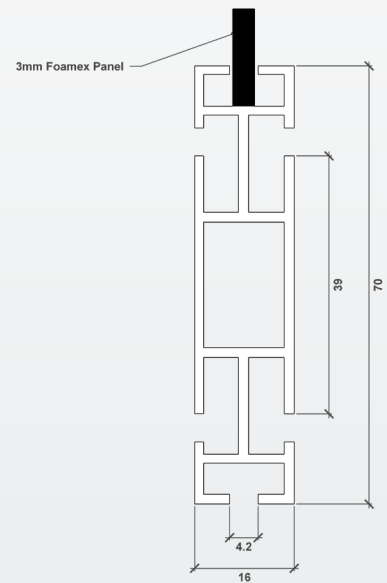

shell scheme specification

Wall Panel Sizes

Nominal Display Size	True Panel Size	Visible Panel Size
Full Height 1m Panel	970 x 2354 mm	950 x 2340 mm
Half Metre Panel	475 x 2354 mm	455 x 2340 mm
Low Panel	970 x 754 mm	970 x 740 mm

Beam Cross Section

Post Cross Section

Shell Scheme Dimensions

White powder coated aluminium shell scheme system. Supplied with white 3mm thick PVC foam infill wall panels.