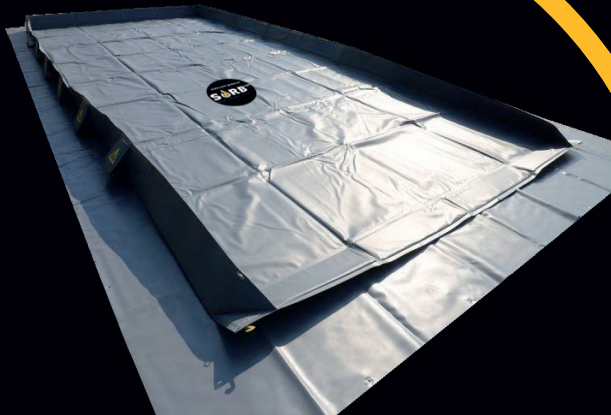

SORB®XT HD CONTAINER HEAVY DUTY

All HD Containers Heavy Duty are made of PVC with a special surface coating. The material is resistant to petroleum products and acids. With a concentrated load of up to 77 tons and more, the containers are suitable for tank areas, sea container leaks, etc. All containers are supplied with mounting brackets and other accessories.

You need a special size?

Please do not hesitate to contact us.