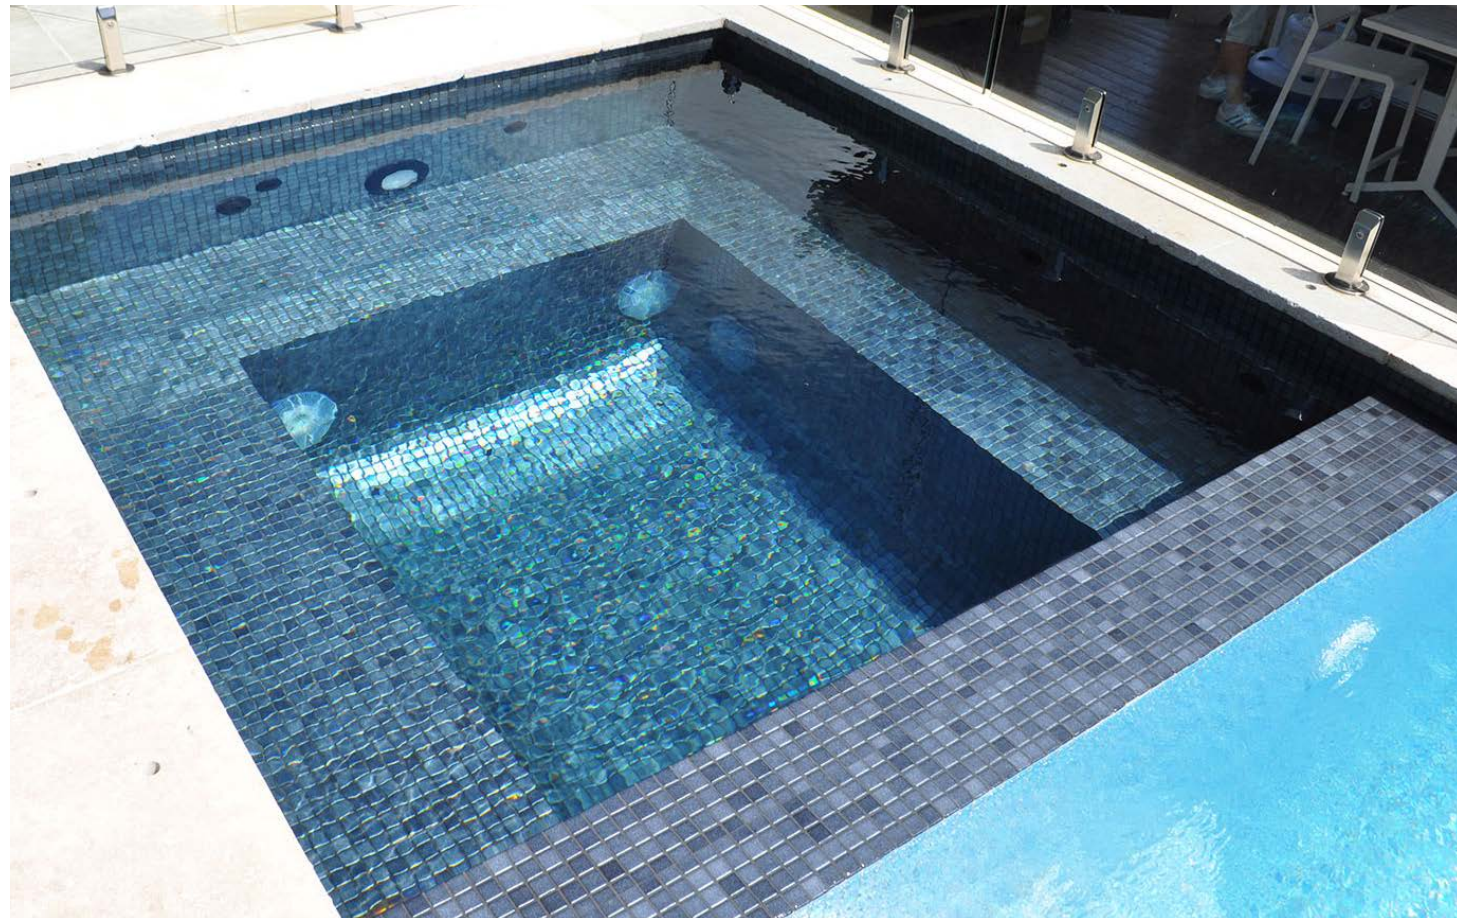

◀ The page opposite shows Capricorn (top) and Sagitarius (bottom)

Space - Capricorn

Rich, nebulous clouds of colour speckled over a dark background - like distant galaxies in the night sky

25mm mosaics in a 495mm x 312mm sheet

Other options in this finish: