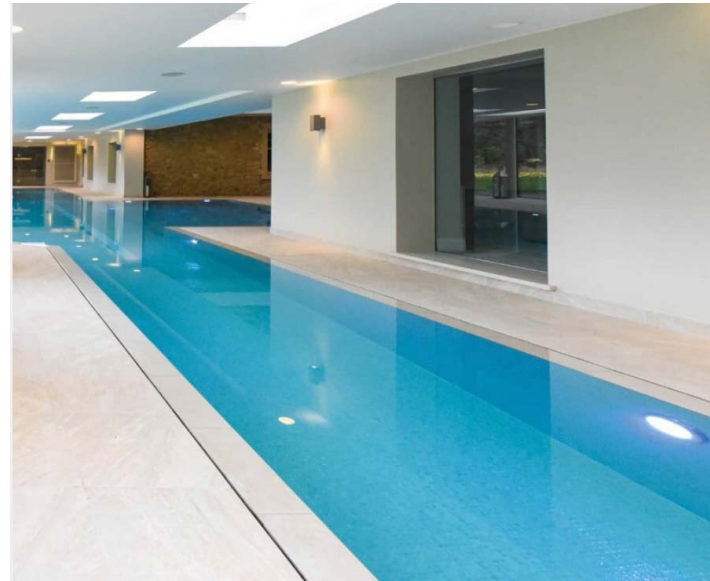

◀ The page opposite shows Coral in various settings and from varying angles

Iris - Coral

Choose Iris for dazzling iridescence and stunning colours.

Slip Resistant 'Safe Step' options are available in the following colours:
Azur / Cobre / Cuarzo / Jade / Ocean / Perla / Zafiro

25mm mosaics in a 495mm x 312mm sheet

Other options in this finish: