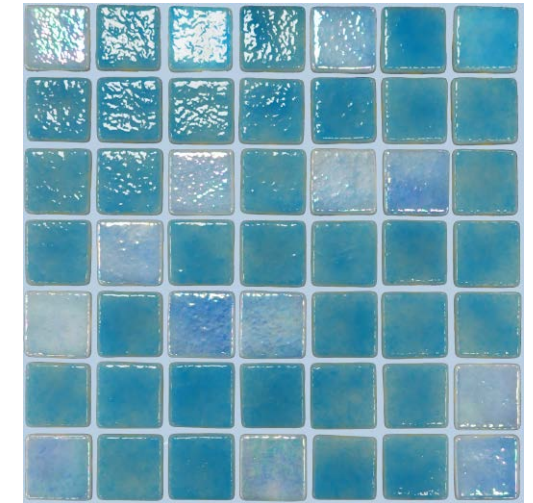

◀ The page opposite shows Dark Blue in two installations

Shimmer

These unique custom blends offer the best of both worlds, by mixing the high-end glamour of our iridescent mosaics with the softer tones of the Niebla range – for beautiful results and excellent value.

Images enlarged to show details, actual size:
25mm mosaics in a 495mm x 312mm sheet