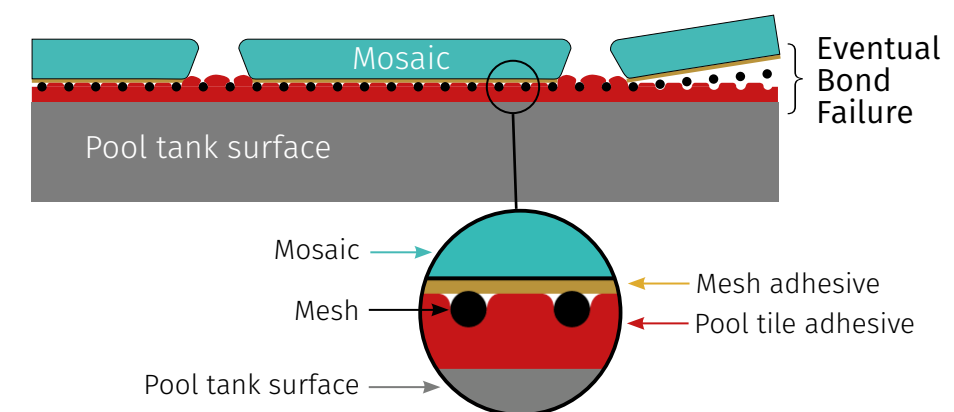

Waterline Ready. Beautiful and easy to clean, our mosaics are a practical option

25% Faster to Install. Easy to handle, manipulate and cut; our mosaic sheets cover fast due to a 495mm x 312mm oversized format.

Waterline Ready. Beautiful and easy to clean, our mosaics are a practical option

Stable in all conditions. Jointpoint® does not expand or contract like mesh or paper backed systems

different by design

Ultimate Pool Mosaics

With up to 95% of the mosaic sheet's 'grip surface' available, there's nothing to come between the tiles and the tile adhesive. Better contact and less complexity = greater adhesion.

Typical mesh-backed mosaics

Mesh and mesh-adhesives act as a barrier to proper bonding between the mosaics and the pool tank surface. Air pockets trapped around the mesh weaken grip and can allow water ingress.

◀ The page opposite shows 2505 in various settings and from varying angles