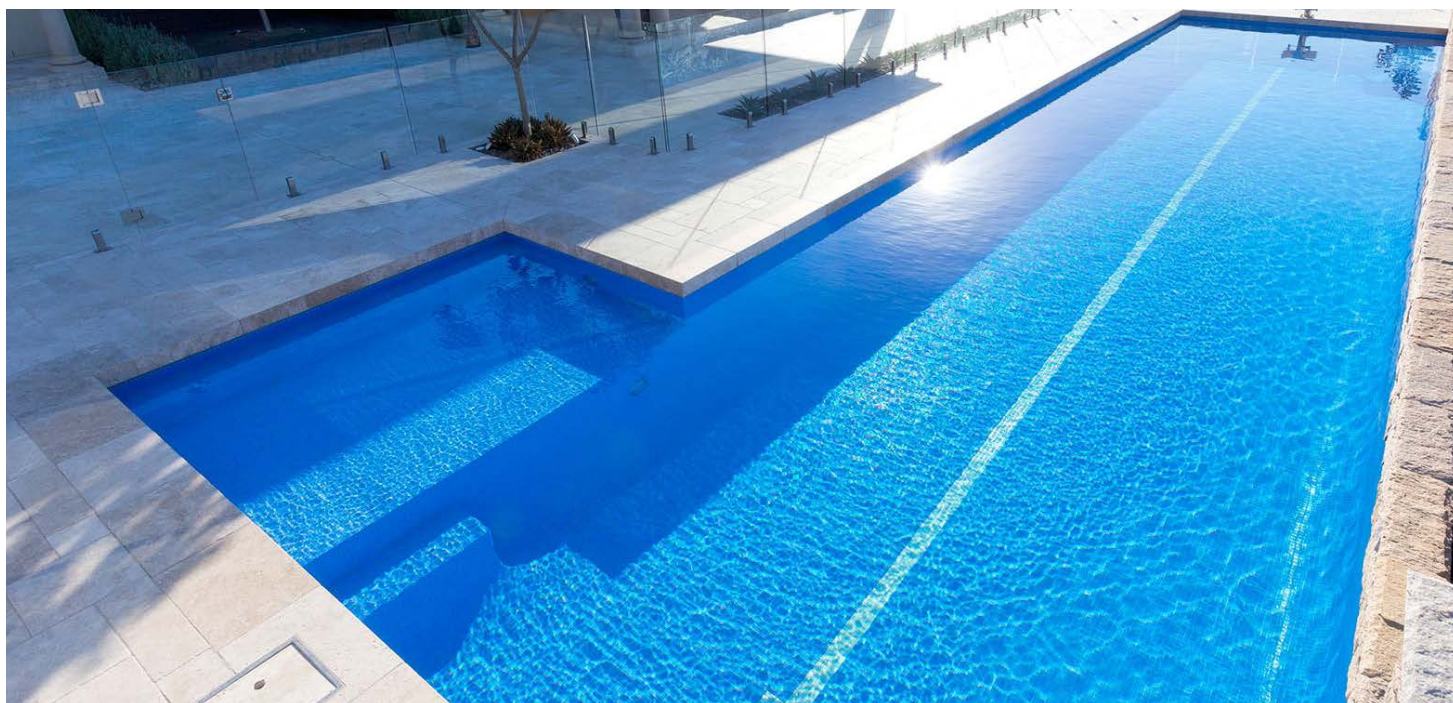

◀ The page opposite shows 2505 in various settings and from varying angles

Price Point
A

Price Point
A+