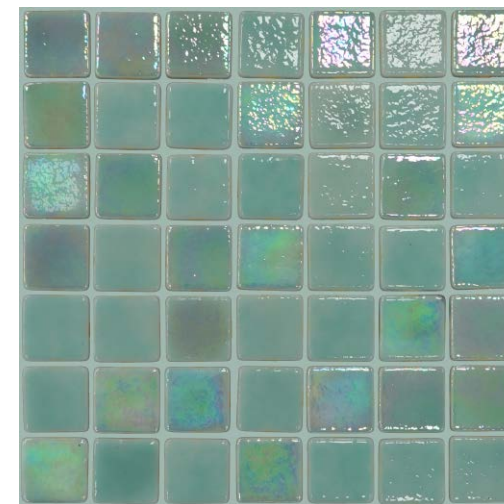

Dark Blue
CODE