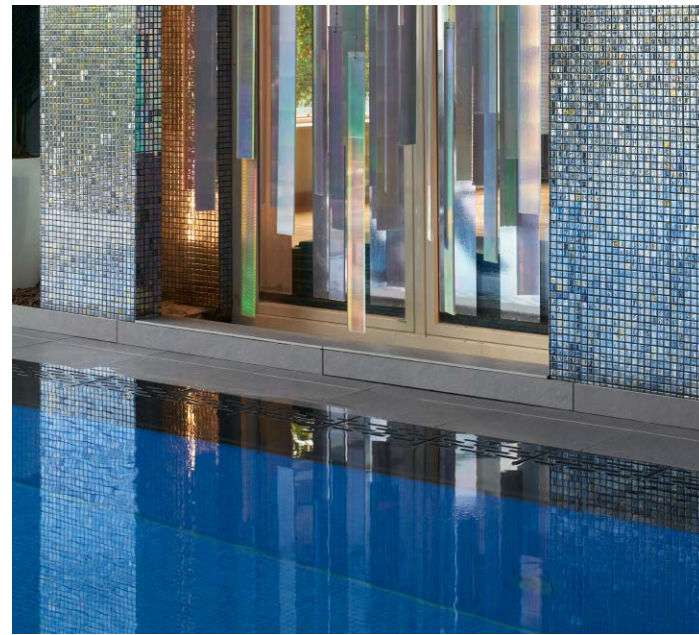

Oasis
SM-OASMIXMOS

Zafiro
SM-ZAFRMOS

Ebano
SM-EBANMOS

◀ The page opposite shows Ocean in various settings and from varying angles

Iris - Ocean

Choose Iris for dazzling iridescence and stunning colours.

Slip Resistant 'Safe Step' options are available in the following colours:
Azur / Cobre / Cuarzo / Jade / Ocean / Perla / Zafiro