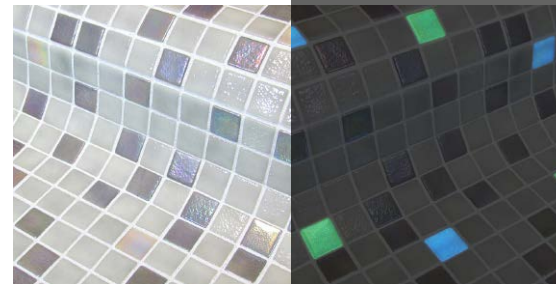

Serpens
SM-SERMOS