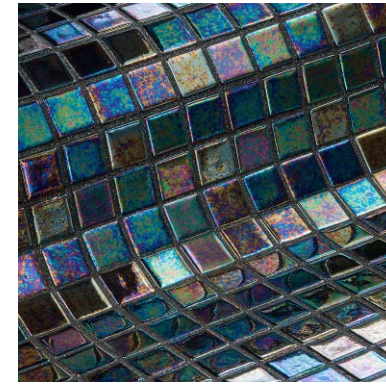

Jade
SM-JADEMOS

Sky
SM-SKYMIXMOS

Oasis
SM-OASMIXMOS

Zafiro
SM-ZAFRMOS

Ebano
SM-EBANMOS

◀ The page opposite shows Ebano in various settings and from varying angles

Ebano
SM-EBANMOS

Iris - Ebano

Choose Iris for dazzling iridescence and stunning colours.

Slip Resistant 'Safe Step' options are available in the following colours:
Azur / Cobre / Cuarzo / Jade / Ocean / Perla / Zafiro

25mm mosaics in a 495mm x 312mm sheet