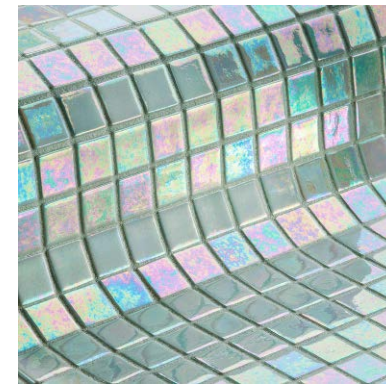

Green Pearl
SM-GNPLMOS

Jade
SM-JADEMOS

◀ The page opposite shows Perla in various settings and from varying angles

Perla
SM-PERLMOS