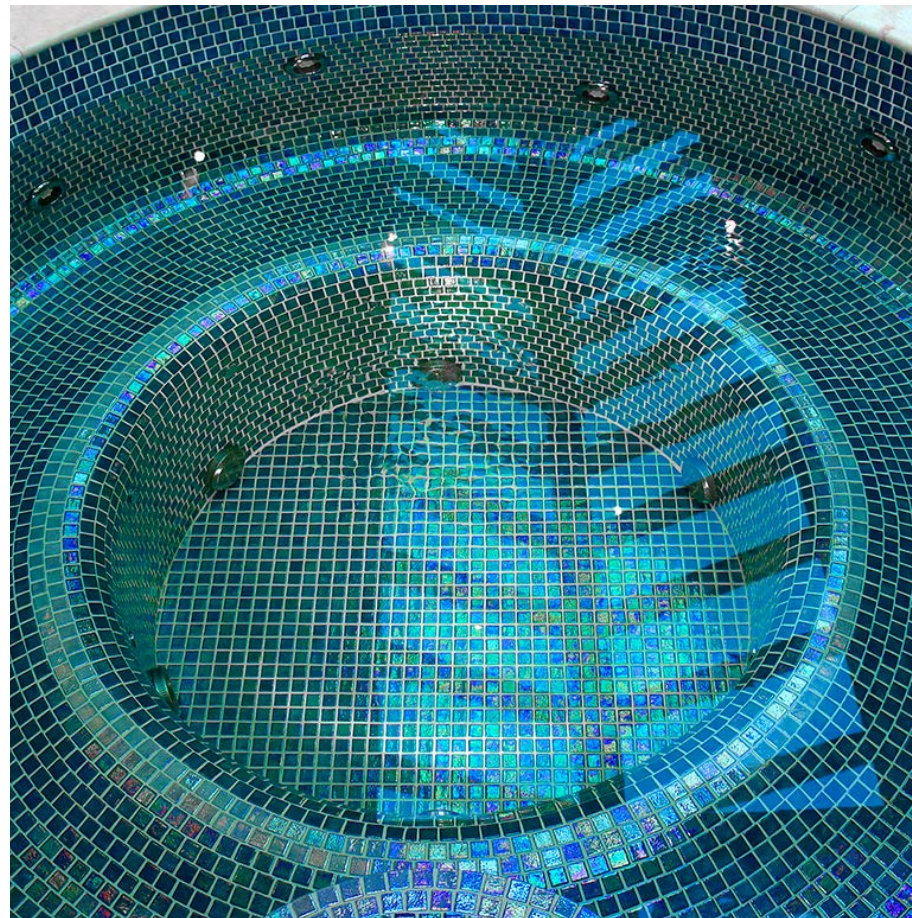

Sky
SM-SKYMIXMOS

Ocean
SM-OCENMOS

Oasis
SM-OASMIXMOS

Zafiro
SM-ZAFRMOS

◀ The page opposite shows Jade in various settings and from varying angles

Iris - Jade

Choose Iris for dazzling iridescence and stunning colours.

Slip Resistant 'Safe Step' options are available in the following colours:
Azur / Cobre / Cuarzo / Jade / Ocean / Perla / Zafiro

25mm mosaics in a 495mm x 312mm sheet

Jade
SM-JADEMOS

Other options in this finish: