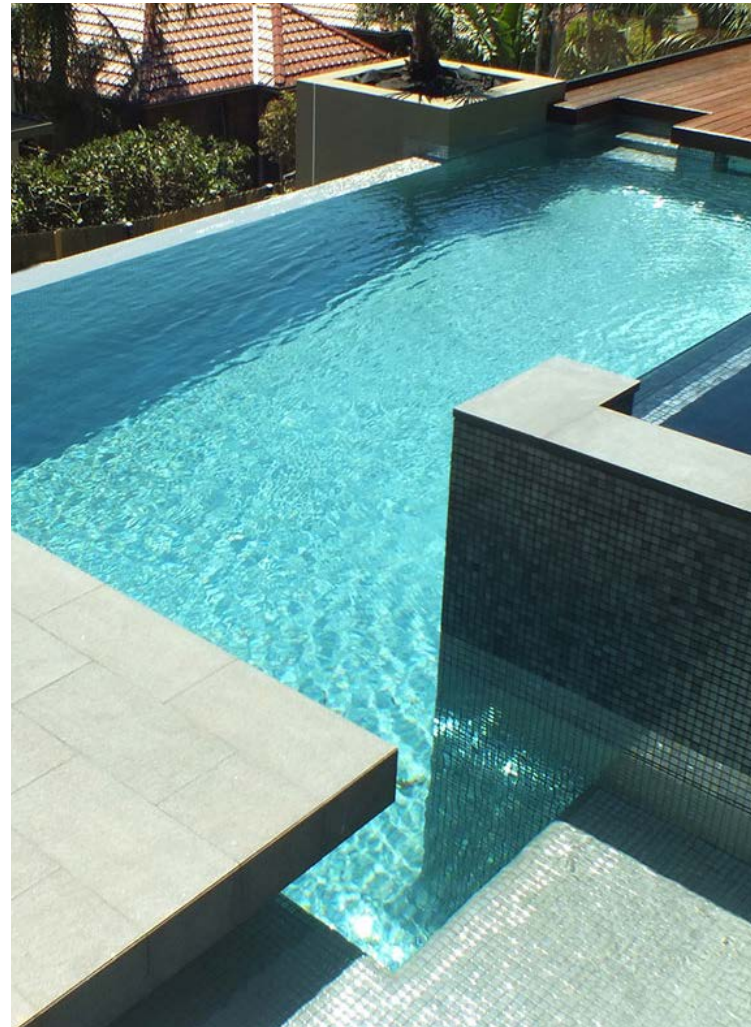

Sky
SM-SKYMIXMOS

Oasis
SM-OASMIXMOS

Zafiro
SM-ZAFRMOS

Ebano
SM-EBANMOS

◀ The page opposite shows Inox in various settings and from varying angles

Metal - Inox

This stunning glass mosaic offers a sophisticated metallic look that is both contemporary and timeless.