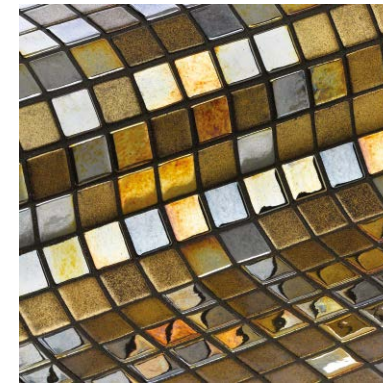

◀ The page opposite shows Alexander in various settings and from varying angles

Alexander
SM-ALEXMOS