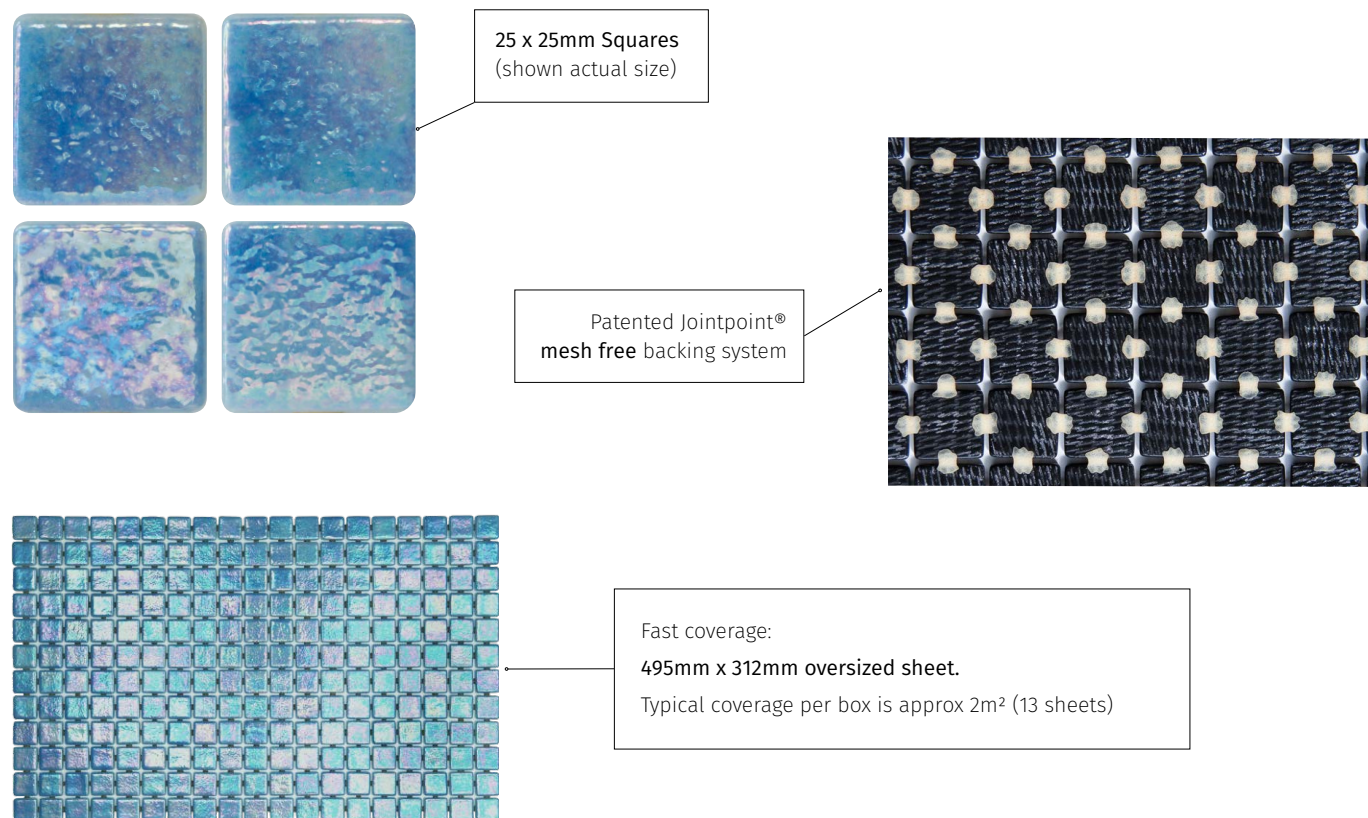

Why choose mosaics from Designworks Tiles?

Jointpoint® mosaics are exclusive to us and provide the following advantages;

No mesh to fail. The patented 'no mesh backing' Jointpoint® system offers up to 95% of the surface area available for adhesive application – resulting in a stronger bond and superior grip

TCNA ANSI A137.2-2012 approved. Thermal Shock Resistance of Glass Tile

European Quality. Designed and manufactured in Europe to the highest standards

Personalised Print. Bespoke digital printing is available for unique creations

100% Recycled Glass. 'ISO 14021 Product Environmental Certified' recycled glass. We just add the colours and the jointing system

Foot Friendly. With a gentle pillowed edge and our non-abrasive Safe Step® slip resistant options available, comfort is key! The soft edges also allow the mosaic sheets to easily follow curves

Perfectly Co-ordinated. We offer matching internal and external pieces for corners and step edges

Waterline Ready. Beautiful and easy to clean, our mosaics are a practical option

25% Faster to Install. Easy to handle, manipulate and cut; our mosaic sheets cover fast due to a 495mm x 312mm oversized format.

Waterline Ready. Beautiful and easy to clean, our mosaics are a practical option

Stable in all conditions. Jointpoint® does not expand or contract like mesh or paper backed systems