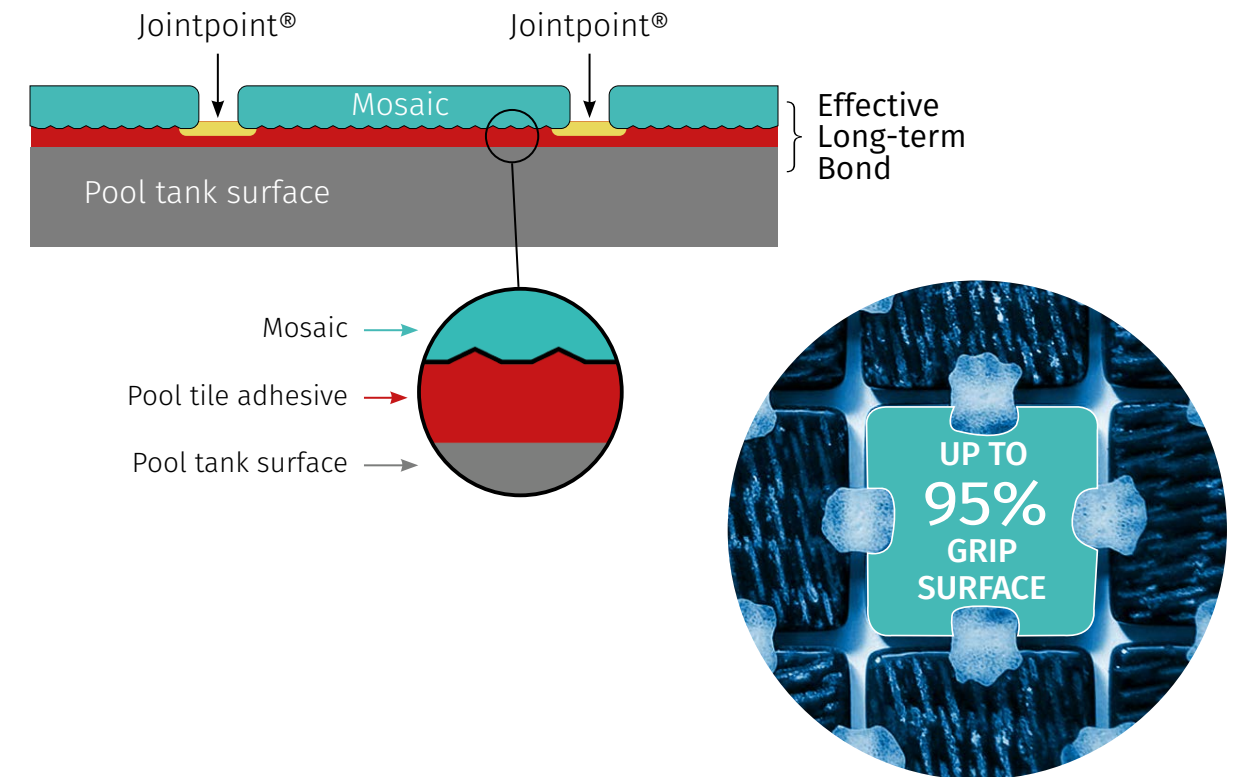

Waterline Ready. Beautiful and easy to clean, our mosaics are a practical option

25% Faster to Install. Easy to handle, manipulate and cut; our mosaic sheets cover fast due to a 495mm x 312mm oversized format.

Waterline Ready. Beautiful and easy to clean, our mosaics are a practical option

Stable in all conditions. Jointpoint® does not expand or contract like mesh or paper backed systems

different by design

Ultimate Pool Mosaics

With up to 95% of the mosaic sheet's 'grip surface' available, there's nothing to come between the tiles and the tile adhesive. Better contact and less complexity = greater adhesion.

Typical mesh-backed mosaics

Mesh and mesh-adhesives act as a barrier to proper bonding between the mosaics and the pool tank surface. Air pockets trapped around the mesh weaken grip and can allow water ingress.

◀ The page opposite shows 2505 in various settings and from varying angles