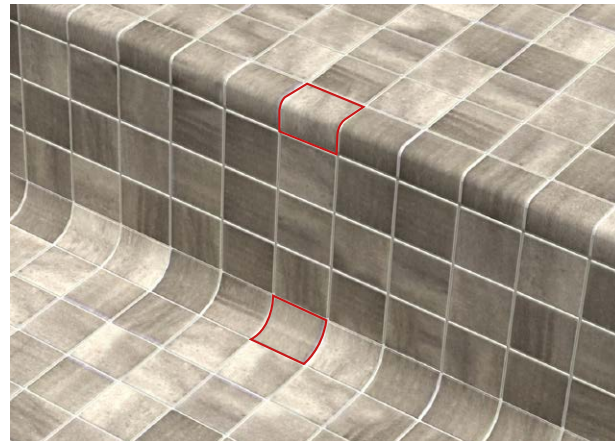

Fosfo
SM-FOFOMOS

Corner + Cove available, see page 46

Fosfo Beige-Iris
SM-FOBIMOS

Fosfo Blue-Iris
SM-FOBLMOS

Corners & Coves

Featuring the same 'Safestep' slip-resistant finish as their matching mosaics, our range of Corners and Coves delivers a seamless finish for your pool.

Corners provide safe, smooth, foot-friendly edges and Coves create elegant, hygienic, internal corners. You can also use a contrasting tone to mark step edges for safety and for adding a design flourish.

• Designworks Tiles strongly recommend the use of a premium installation system •

Featuring the same 'Safestep' slip-resistant finish as their matching mosaics, our range of Corners and Coves delivers a seamless finish for your pool.