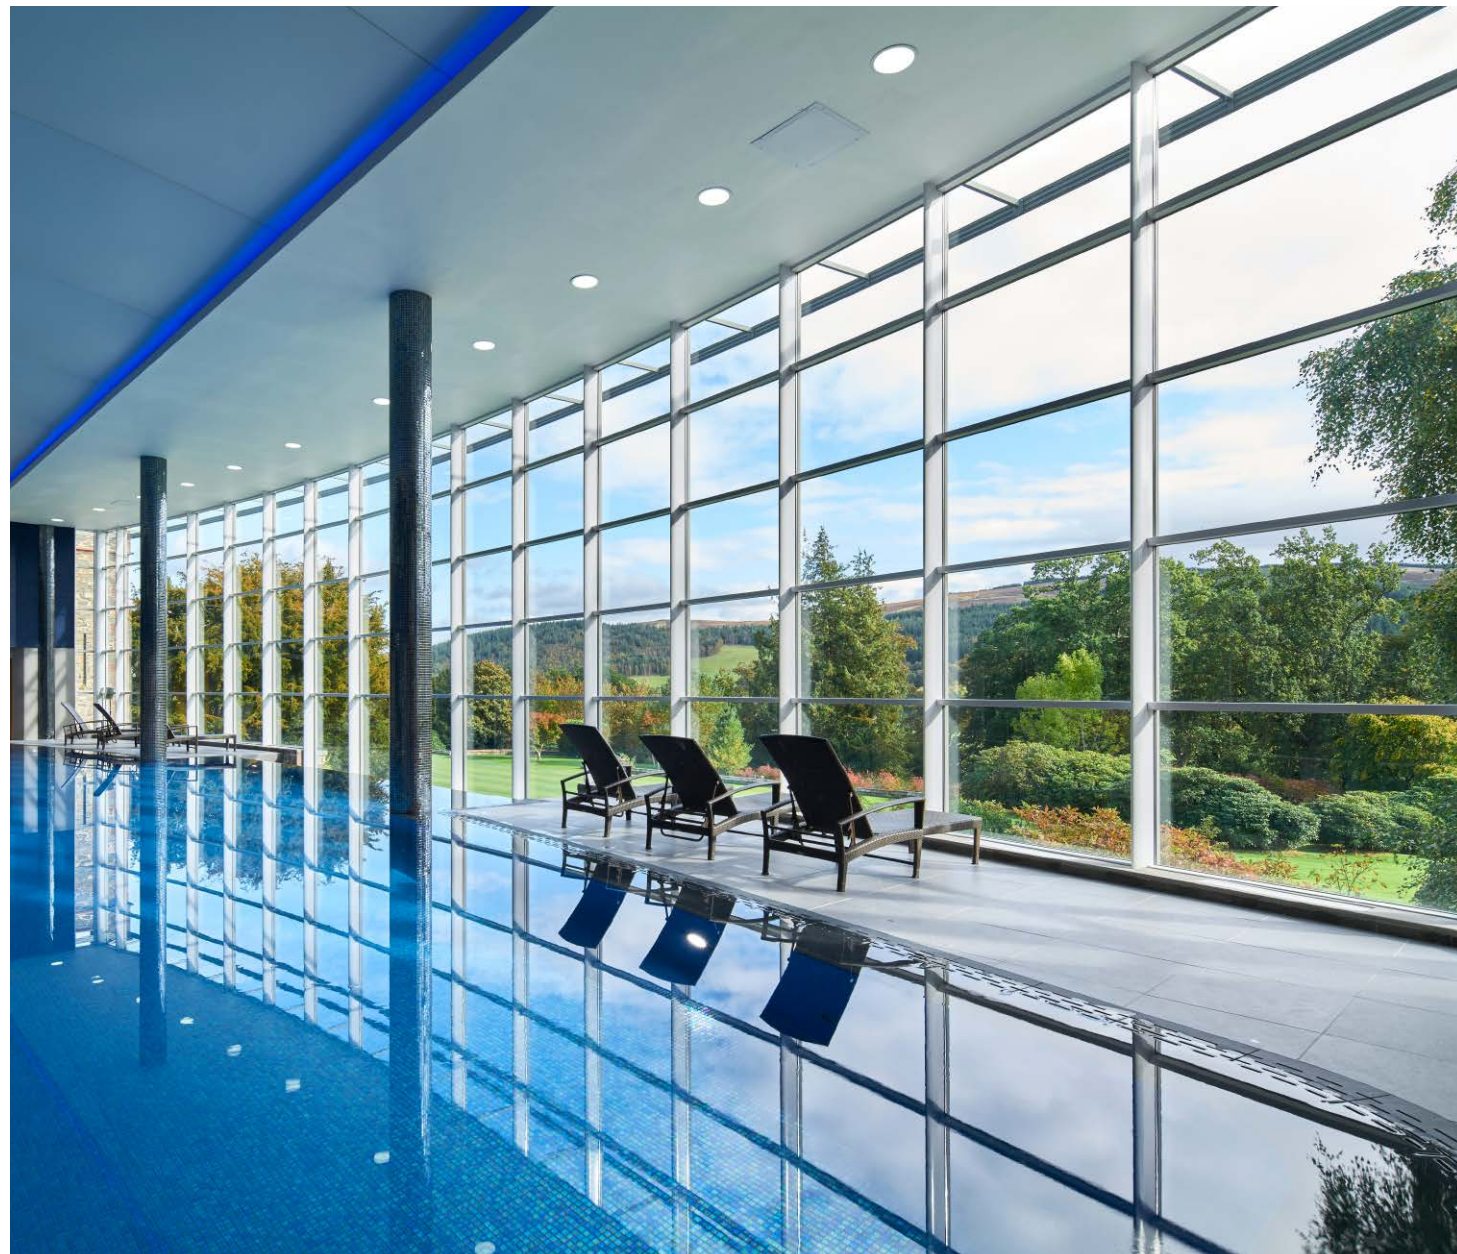

Other options in this finish: