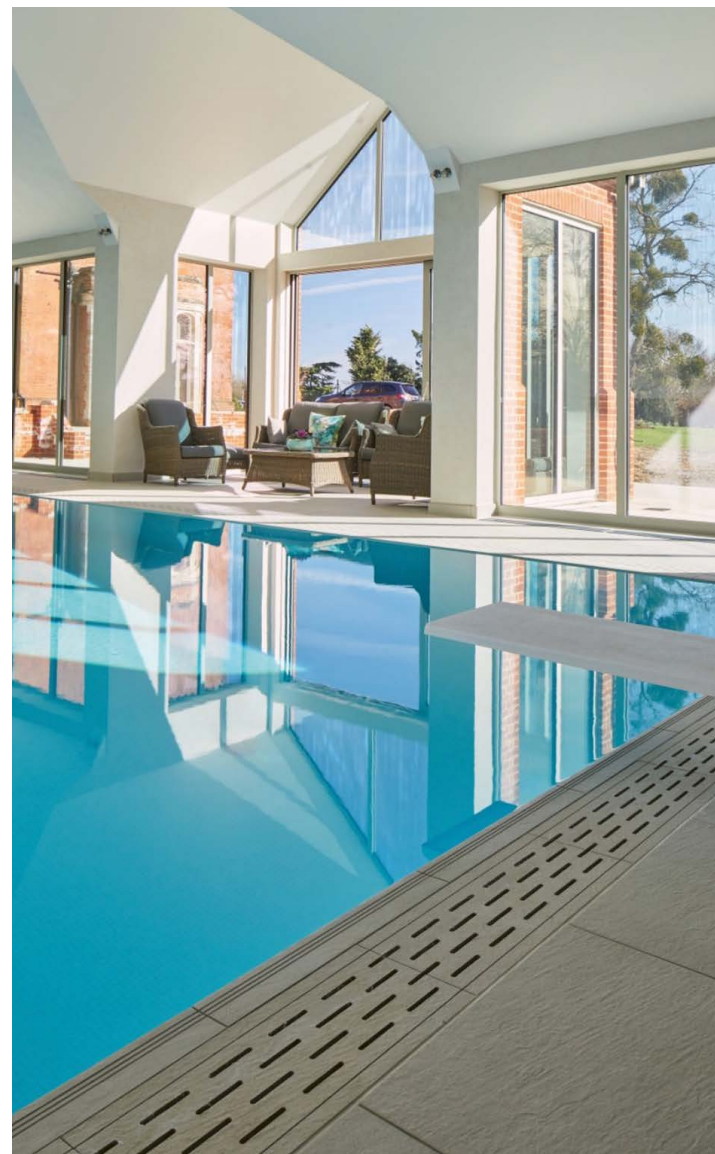

◀ The page opposite shows Perla in various settings and from varying angles

Iris - Perla

Choose Iris for dazzling iridescence and stunning colours.

Slip Resistant 'Safe Step' options are available in the following colours:
Azur / Cobre / Cuarzo / Jade / Ocean / Perla / Zafiro

25mm mosaics in a 495mm x 312mm sheet

Other options in this finish: