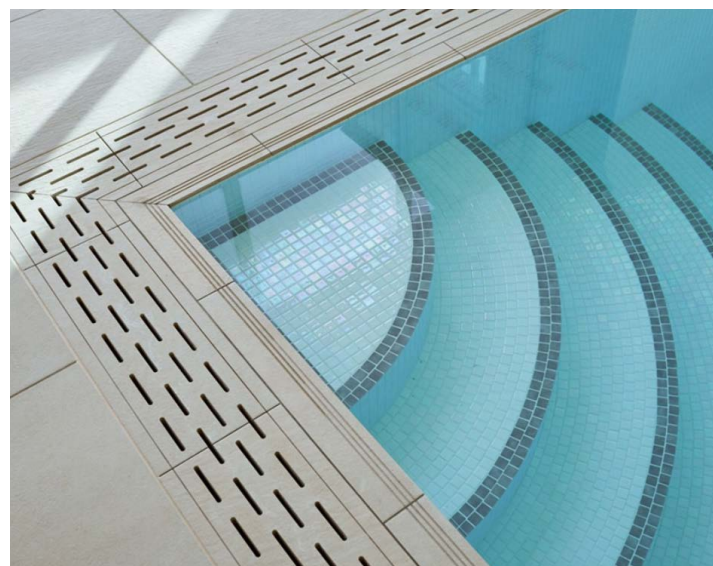

◀ The page opposite shows Perla in various settings and from varying angles

Iris - Perla

Choose Iris for dazzling iridescence and stunning colours.

Slip Resistant 'Safe Step' options are available in the following colours:
Azur / Cobre / Cuarzo / Jade / Ocean / Perla / Zafiro

25mm mosaics in a 495mm x 312mm sheet

Other options in this finish: