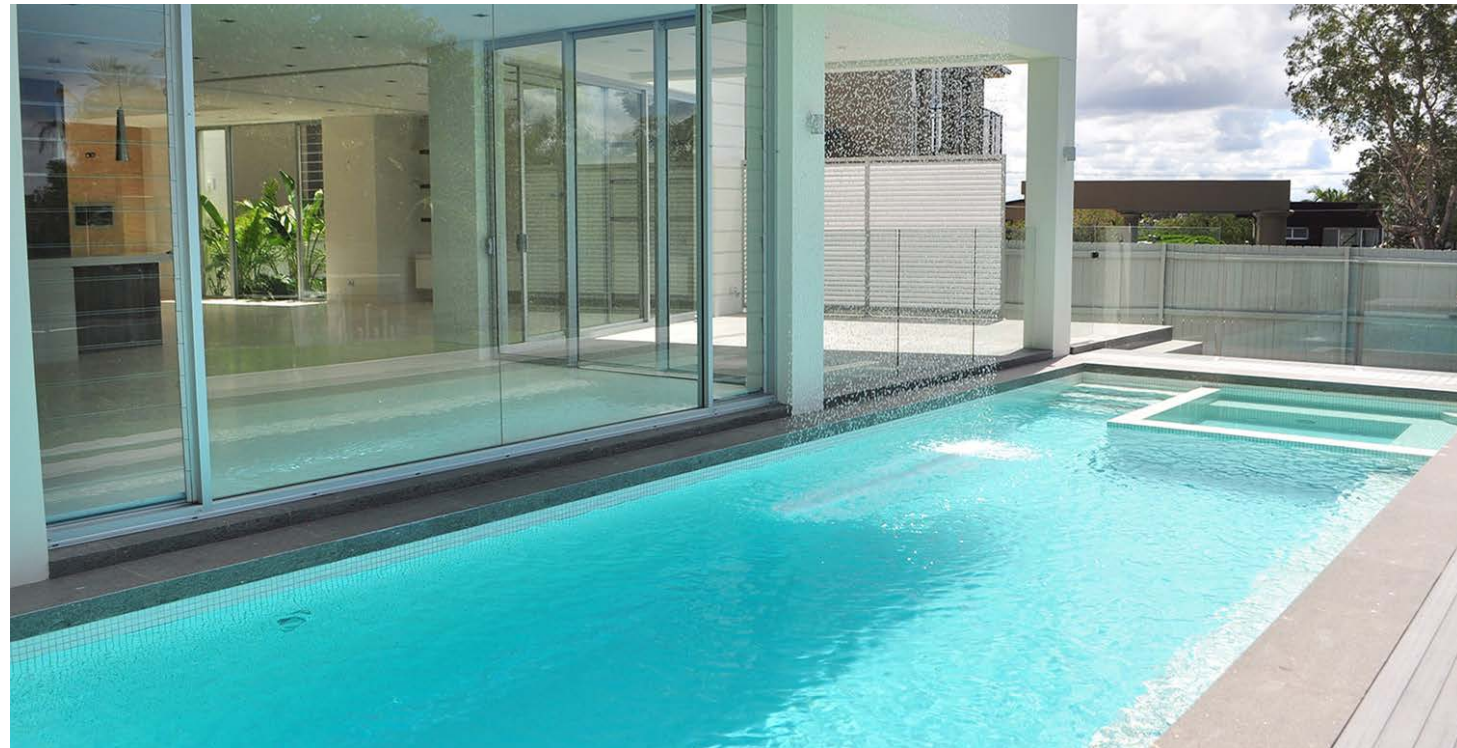

◀ The page opposite shows Perla in various settings and from varying angles

Iris - Perla

Choose Iris for dazzling iridescence and stunning colours.

Slip Resistant 'Safe Step' options are available in the following colours:
Azur / Cobre / Cuarzo / Jade / Ocean / Perla / Zafiro

25mm mosaics in a 495mm x 312mm sheet

Other options in this finish: