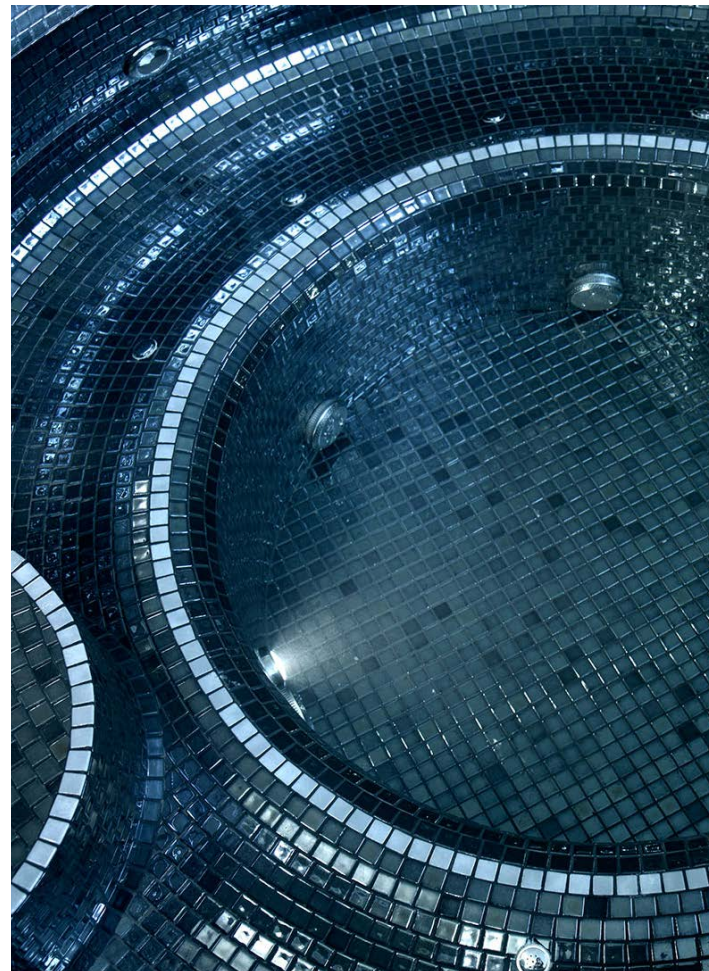

Vanadium
SM-VANAMOS

Azurita
SM-AZTAMOS

Esmerelda
SM-ESMMOS

Lava
SM-LAVAMOS

◀ The page opposite shows Lava in various settings and from varying angles

Metal - Lava

This stunning glass mosaic offers a sophisticated metallic look that is both contemporary and timeless.