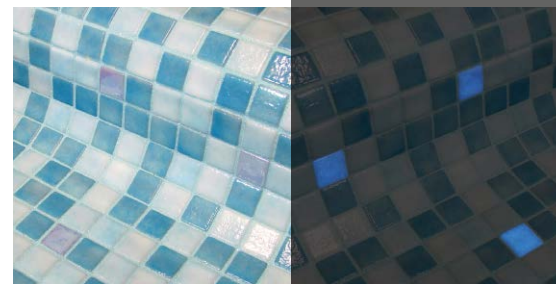

Aquila
SM-AQLMOS