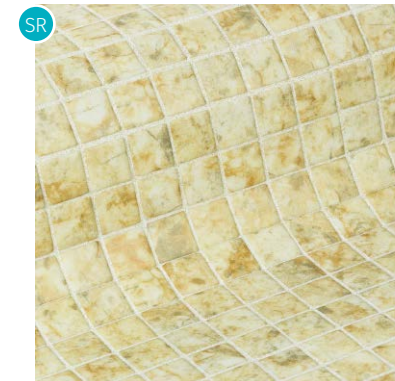

Sandstone
SM-SNSTMOS

Zen - Sandstone

Achieve a sense of balance and harmony with Zen mosaics – a range inspired by natural stone, marble and wood.

The Zen range includes 12 slip-resistant **SR** colours

25mm mosaics in a 495mm x 312mm sheet

Corners and Coves
are available in selected colours.
See page 50 for details

Other options in this finish:

 Carrara SM-CARRMOS	 Ash SM-ZASHMOS	 Pale Cherry SM-PLCHMOS	 Oak SM-ZOAKMOS	 Dolerite SM-DOLEMOS	 Riverstone SM-RVSTMOS
 Creamstone SM-CREMMOS	 Sarsen SM-SARSMOS	 Bluestone SM-BLSTMOS	 Travertino SM-TRAVMOS	 Makauba SM-MAKAMOS	 Palisandro SM-PALIMOS
 Fior Di Bosco SM-FIORMOS	 Tigrato SM-TIGRMOS	 Phyllite SM-PHYLMOS	 Bali Stone SM-BASTMOS	 Black Marble SM-BLKMMOS	 Rustic SM-RUSTMOS