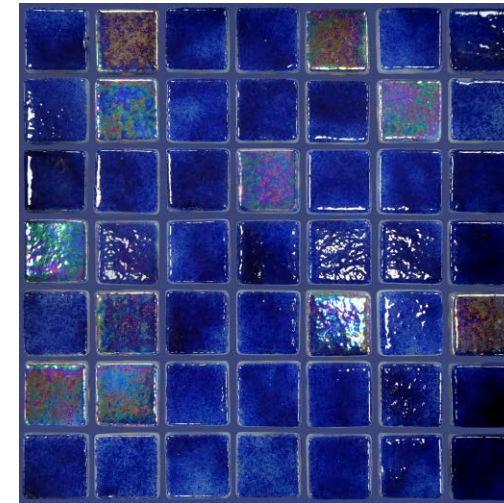

Shimmer

These unique custom blends offer the best of both worlds, by mixing the high-end glamour of our iridescent mosaics with the softer tones of the Niebla range – for beautiful results and excellent value.

Images enlarged to show details, actual size:
25mm mosaics in a 495mm x 312mm sheet