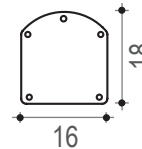

20L solar solar
With foot rinse and hand shower
Material: Recyclable aluminium
Height: 120 cm
Fixation kit included
2-year warranty

Anthracite DS-JG141NO
Stainless steel paint DS-JG141NX
Capri Blue DS-JG141-5019
Opal Green DS-JG141-6027
Reseda Green DS-JG141-6011
Terracotta DS-JG141-3016

ECO FRIENDLY
100% SOLAR ENERGY