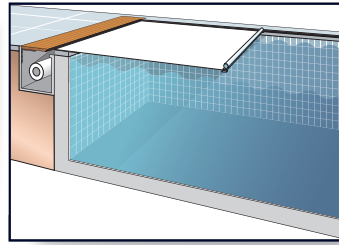

OASE SYSTEMS