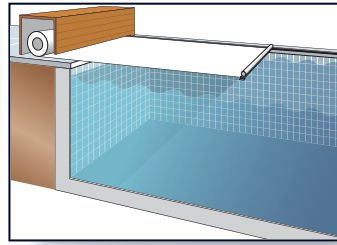

OASE SYSTEMS