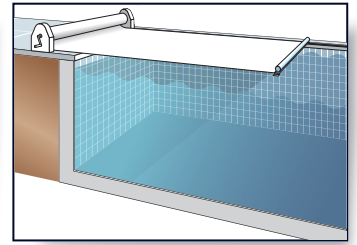

OASE SYSTEMS