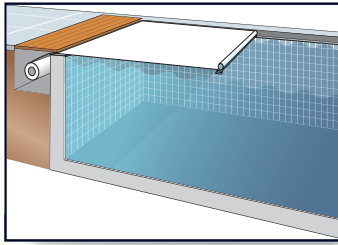

OASE SYSTEMS