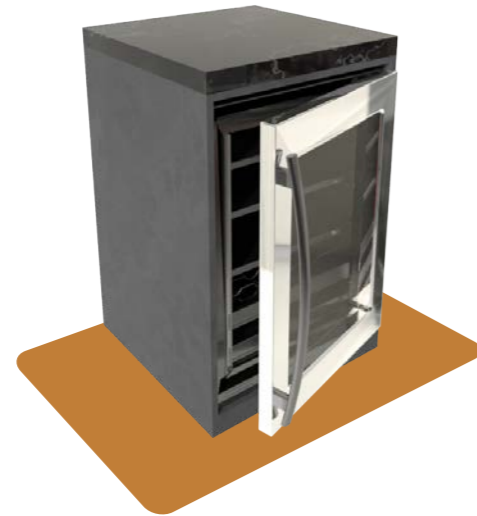

And when the cooking's done, the large sink makes clean-up a breeze.

The Modulux range has everything you need to turn outdoor cooking into a stress-free experience.

Four Burner Sizzler Grill with Cabinet

The Sizzler grill includes motorised rotisserie with searing back burner and a stainless-steel griddle plate (replaces 2 burners).

The integrated cabinet provides ample storage for a gas bottle and cooking accessories, ensuring everything you need is within arm's reach.

Dimensions:
1200 x 600 x 800mm

Large Sink with Cabinet

Dimensions:
600 x 800 x 900mm

Fridge with Cabinet

Dimensions:
600 x 600 x 900mm

Three Drawer Cabinet

Dimensions:
600 x 800 x 900mm

Two Drawer Cabinet

Dimensions:
600 x 600 x 650mm

Single Cabinet

Dimensions:
600 x 600 x 900mm

Corner Cabinet

Dimensions:
995 x 995 x 900mm

Stylish Storage Solutions...

The Modulux range offers smart and stylish storage options to keep your outdoor kitchen organised and looking sleek. The three or two drawer Modulux cabinet is perfect for storing everything from utensils to grilling tools, making meal prep a breeze. The corner cabinet fits seamlessly into your layout, turning those hard-to-reach spots into functional storage. For a simple solution, the single cabinet is an ideal choice.