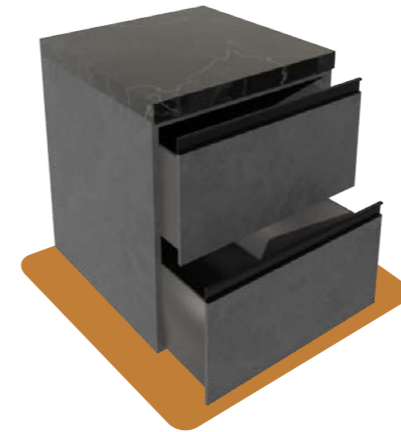

Dimensions:
1200 x 600 x 800mm

Large Sink with Cabinet

Dimensions:
600 x 800 x 900mm

Fridge with Cabinet

Dimensions:
600 x 600 x 900mm

Three Drawer Cabinet

Dimensions:
600 x 800 x 900mm

Two Drawer Cabinet

Dimensions:
600 x 600 x 650mm

Single Cabinet

Dimensions:
600 x 600 x 900mm

Corner Cabinet

Dimensions:
995 x 995 x 900mm

Stylish Storage Solutions...

The Modulux range offers smart and stylish storage options to keep your outdoor kitchen organised and looking sleek. The three or two drawer Modulux cabinet is perfect for storing everything from utensils to grilling tools, making meal prep a breeze. The corner cabinet fits seamlessly into your layout, turning those hard-to-reach spots into functional storage. For a simple solution, the single cabinet is an ideal choice.