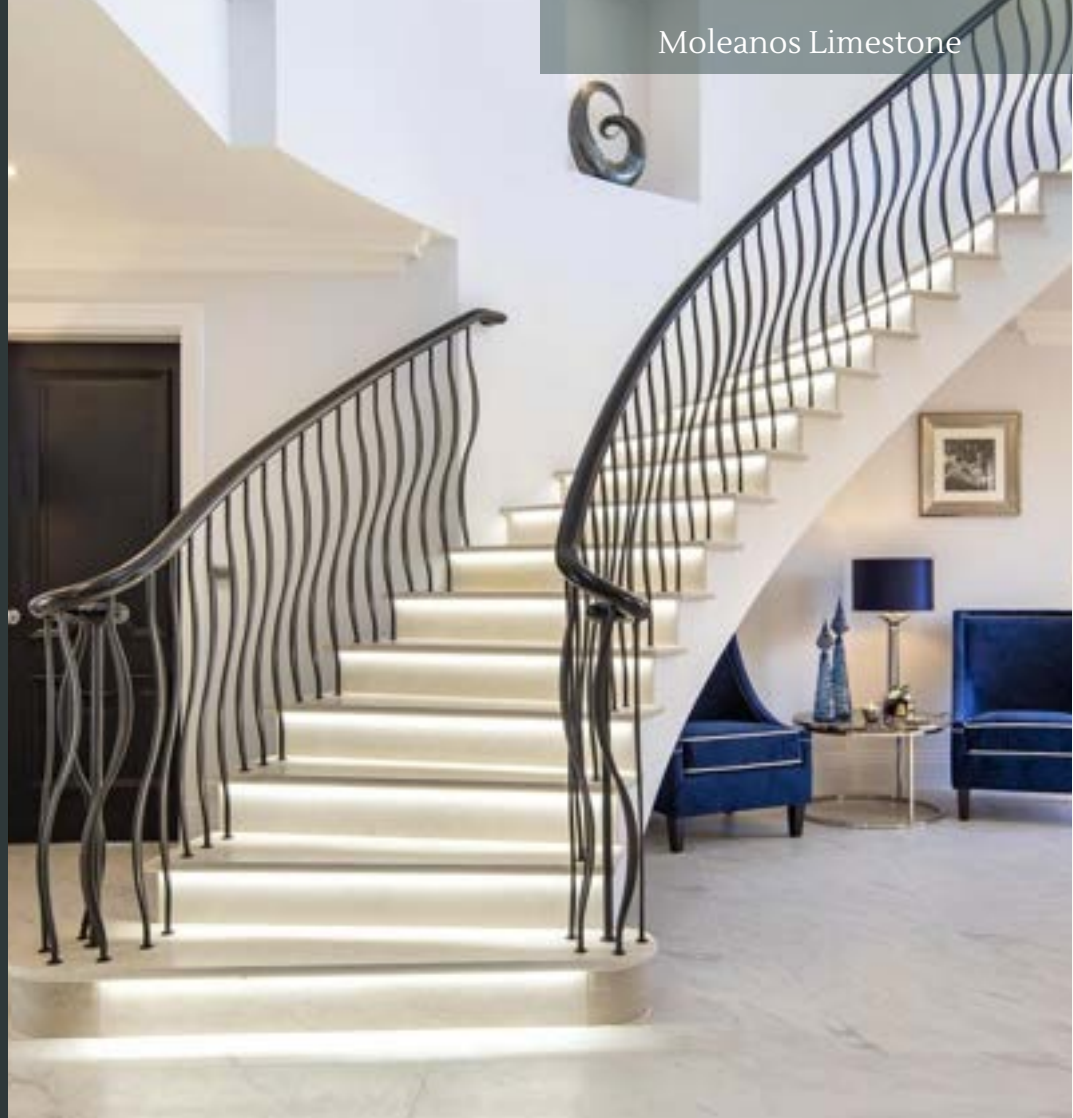

BRUSHED

EATHORPE

STRATFORD

CHARLECOTE

Charlecote Range - Natural

Stratford Range - Driftwood

Stratford Range - Driftwood

# BESPOKE STAIRCASES

Moleanos Limestone

Stoneworld's masonry workshop specialises in creating unique stone staircases, serving as exquisite architectural centrepieces for homes. The process begins with precise templating using advanced digital technology, followed by production of individual pieces fabricated in the masonry workshop using a water-jet cutter to ensure unparalleled accuracy and a perfect fit. We can help you create these staircases in the stone of your choice, tailoring each project to your specific preferences and requirements.