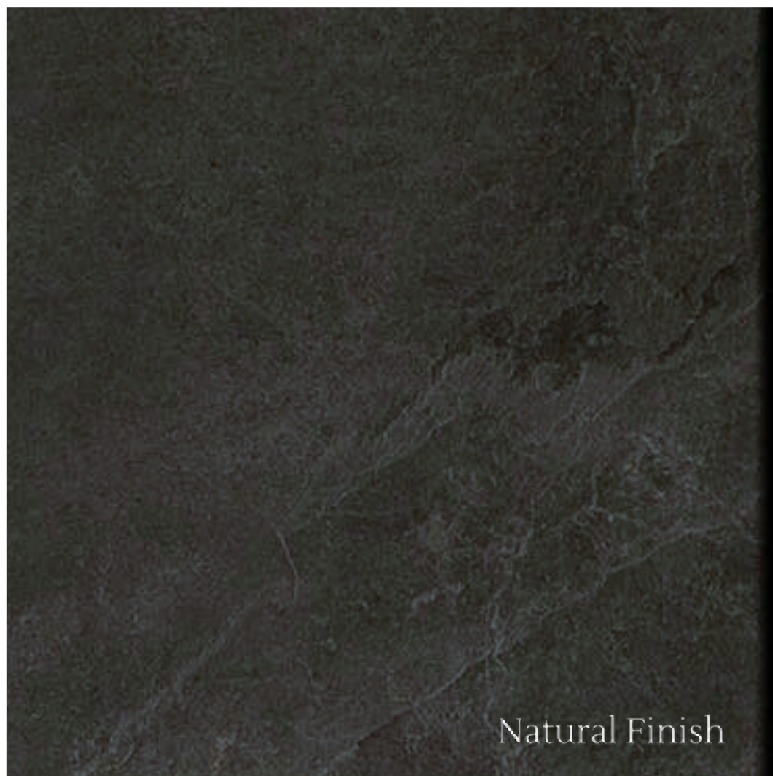

DIMENSIONS

- | 600 x 1200mm
- | 600 x 600mm
- | 800 x 800mm
- | 300 x 600mm