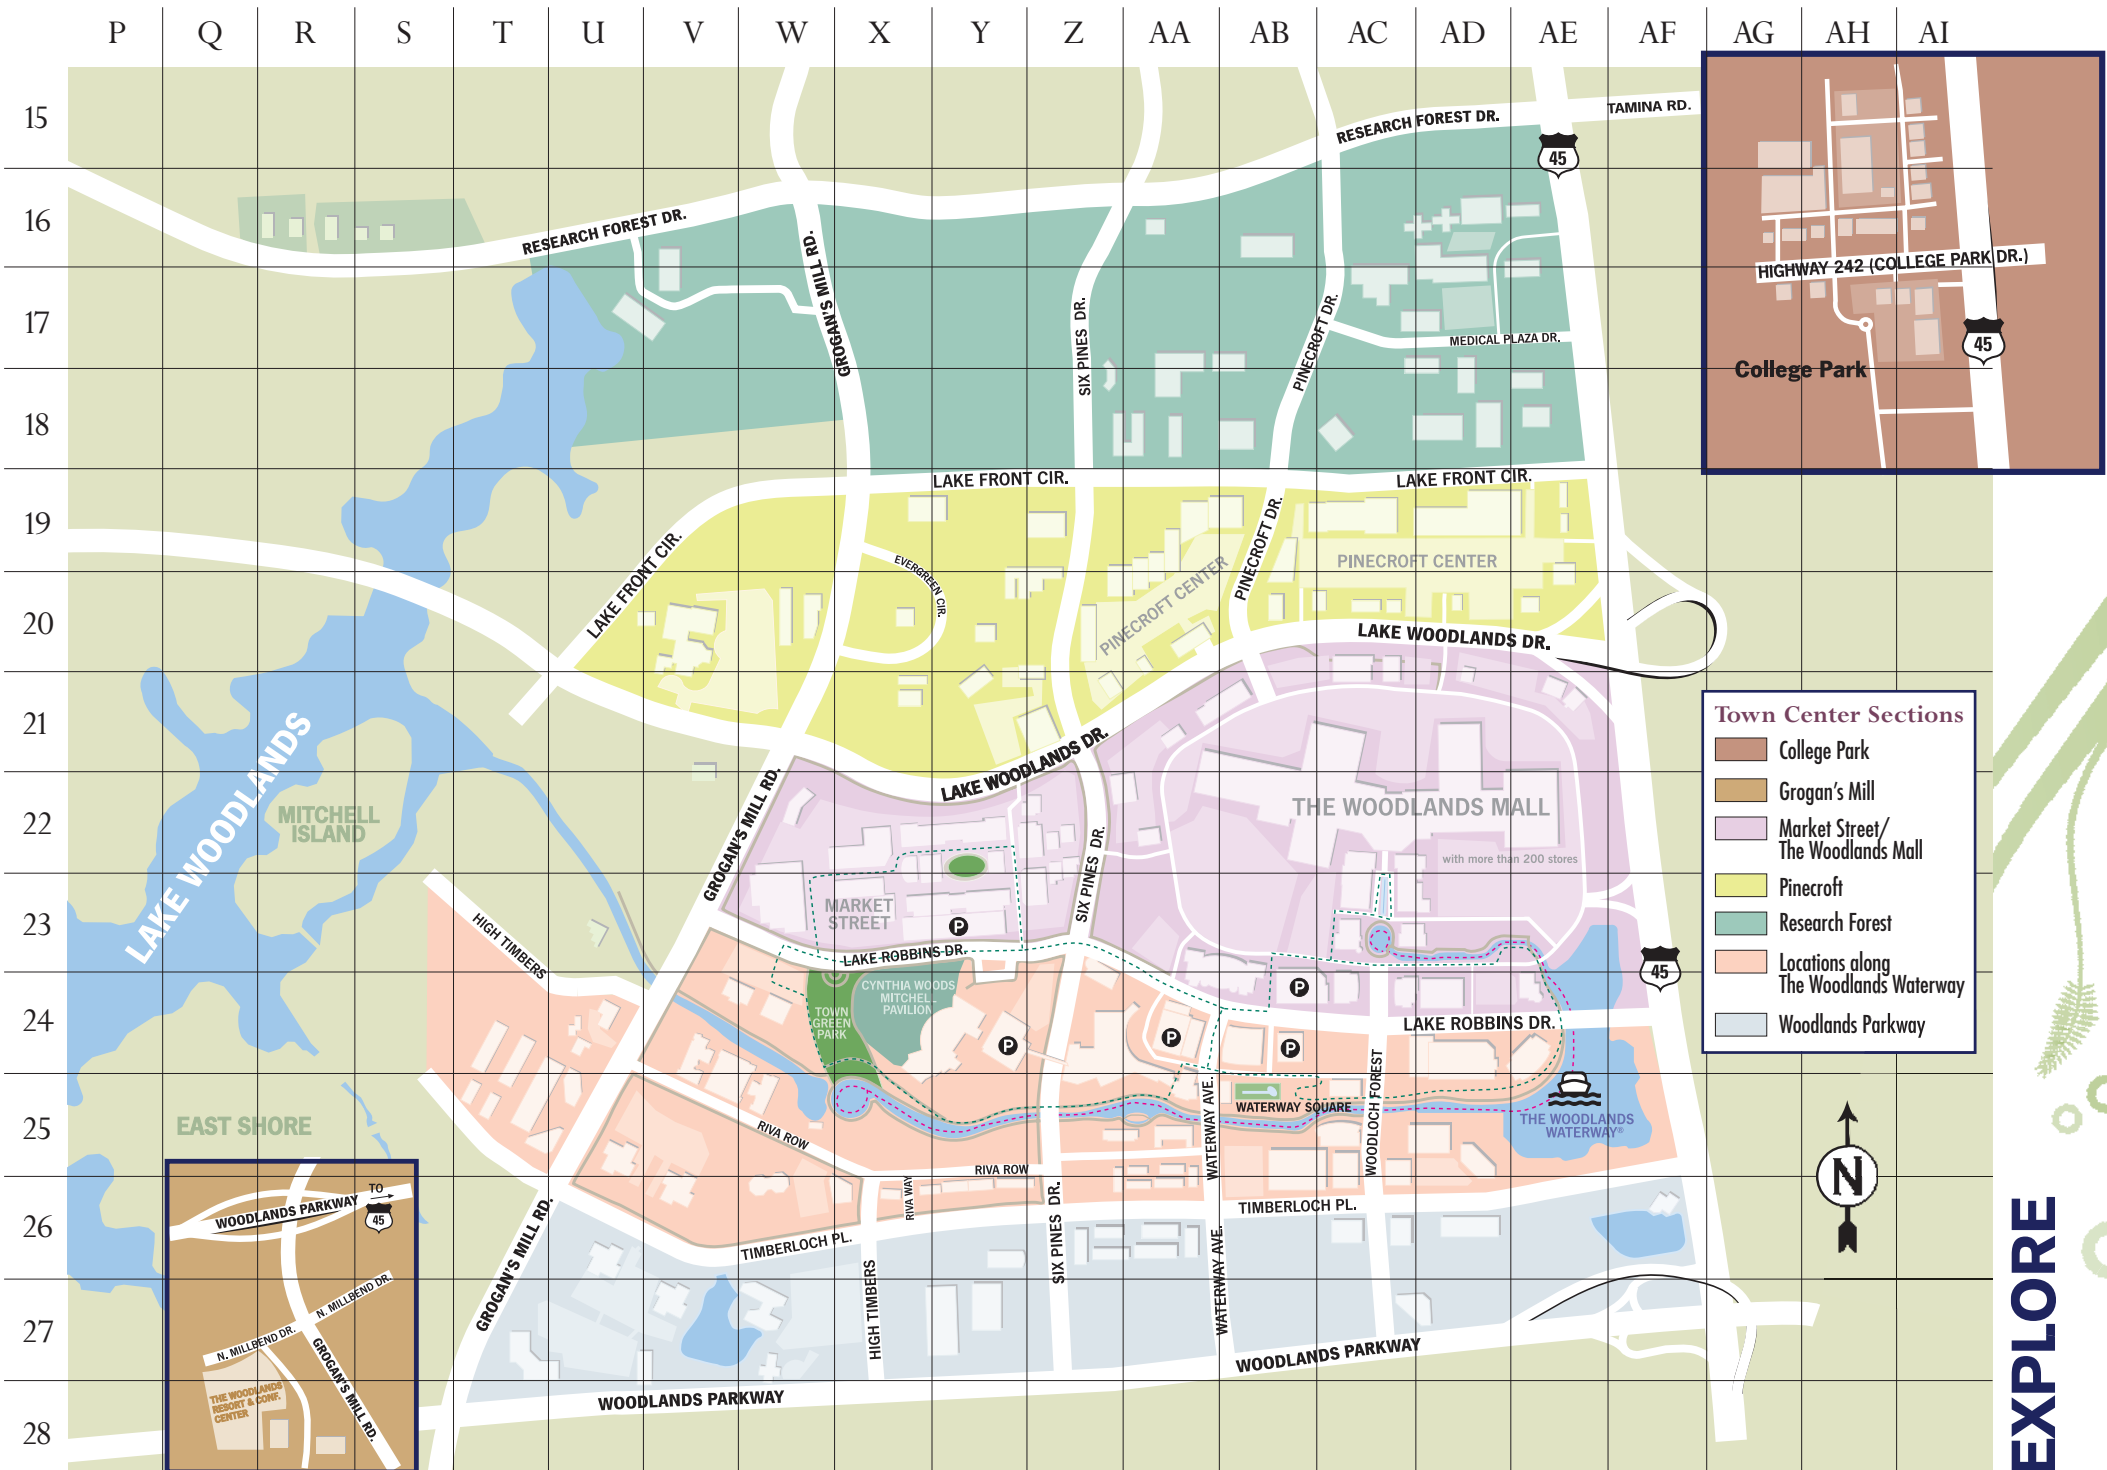

THE WOODLANDS TOWN CENTER MAP (TC)

Town Center Sections

- College Park
- Grogan's Mill
- Market Street/
The Woodlands Mall
- Pinecroft
- Research Forest
- Locations along
The Woodlands Waterway
- Woodlands Parkway

EXPLORE

LEGEND: P Parking Garage --- Water Taxi --- Waterway Trolley --- Paths

Water Taxi: Mon–Thurs 11 am – 10 pm, Fri–Sat 11 am – 11 pm, Sun 11 am – 9 pm, (\$)

Waterway Trolley: Mon–Sat 11 am – 8 pm, Sun Noon – 6 pm, *FREE*