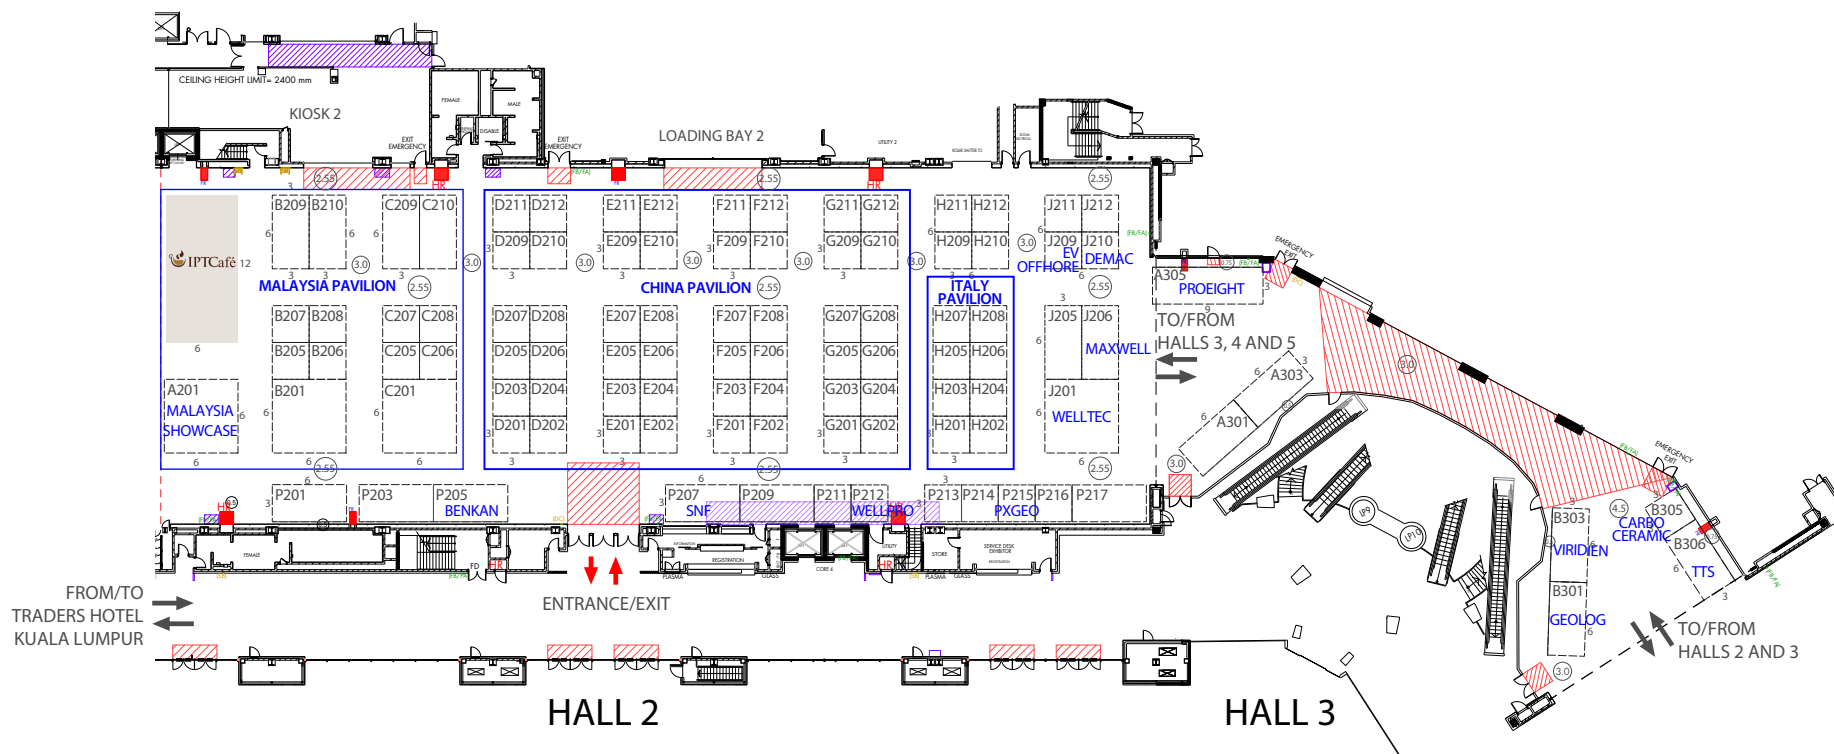

OVERVIEW MAP

LEVEL 4

LEVEL 3

LEVEL 1

GROUND LEVEL

18–20 February 2025
 Kuala Lumpur Convention Centre
 Kuala Lumpur, Malaysia

HALLS 4 & 5 (GROUND LEVEL)

LEGEND :			
FR	FIRE EXTINGUISHER	[Red Hatched Box]	NON BUILD UP AREA
HR	HOSE REEL	[Yellow Box]	DOOR CONTROLLER
FA	FIRE ALARM	[Blue Box]	SUIS BOARD
FB	FIRE BREAK GLASS	[Purple Hatched Box]	MAX HIGH STRUCTURE 3.0m & THE SET BACK 1.0m FROM THE WALL

18-20 February 2025
 Kuala Lumpur Convention Centre
 Kuala Lumpur, Malaysia

HALLS 2 & 3 (GROUND LEVEL)

LEGEND :			
FR	FIRE EXTINGUISHER		NON BUILD UP AREA
HR	HOSE REEL	DC	DOOR CONTROLLER
FA	FIRE ALARM	SB	SUIS BOARD
FB	FIRE BREAK GLASS		MAX HIGH STRUCTURE 3.0m & THE SET BACK 1.0m FROM THE WALL