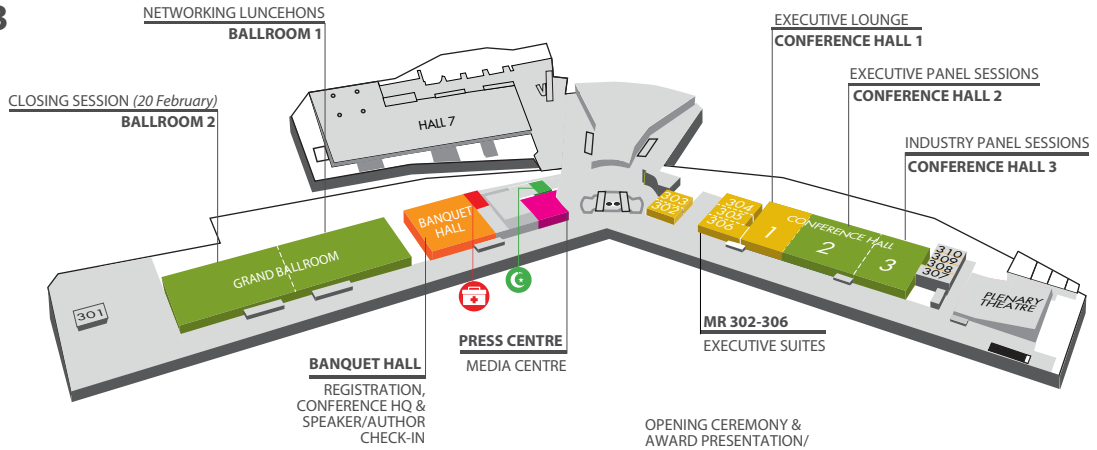

OVERVIEW MAP

LEVEL 4

LEVEL 3

LEVEL 1

GROUND LEVEL

18–20 February 2025
 Kuala Lumpur Convention Centre
 Kuala Lumpur, Malaysia

HALLS 4 & 5 (GROUND LEVEL)

LEGEND :			
FR	FIRE EXTINGUISHER	[Red Hatched Box]	NON BUILD UP AREA
HR	HOSE REEL	[Yellow Box]	DOOR CONTROLLER
FA	FIRE ALARM	[Blue Box]	SUIS BOARD
FB	FIRE BREAK GLASS	[Purple Hatched Box]	MAX HIGH STRUCTURE 3.0m & THE SET BACK 1.0m FROM THE WALL

18-20 February 2025
 Kuala Lumpur Convention Centre
 Kuala Lumpur, Malaysia

HALLS 2 & 3 (GROUND LEVEL)

LEGEND :			
FR	FIRE EXTINGUISHER		NON BUILD UP AREA
HR	HOSE REEL	DC	DOOR CONTROLLER
FA	FIRE ALARM	SB	SUIS BOARD
FB	FIRE BREAK GLASS		MAX HIGH STRUCTURE 3.0m & THE SET BACK 1.0m FROM THE WALL