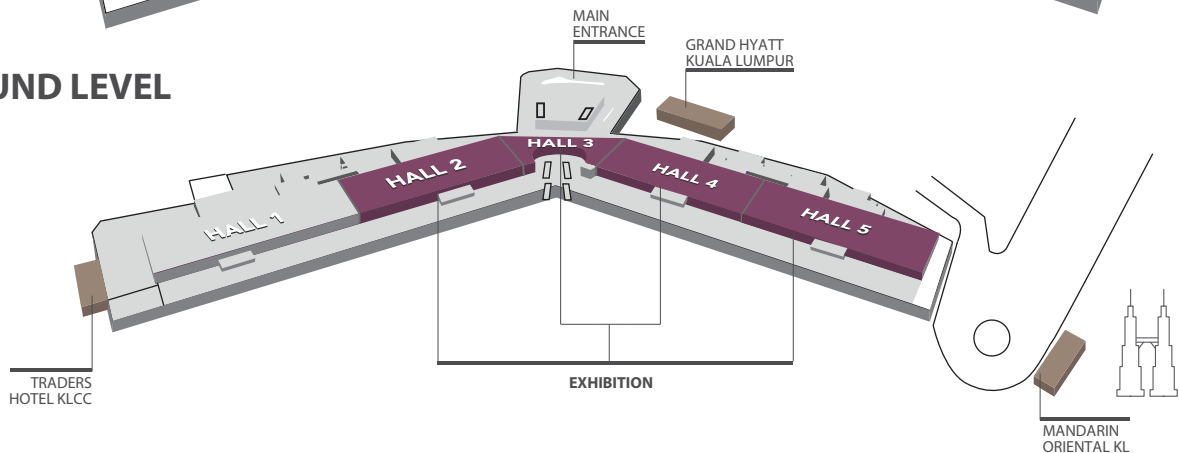

OVERVIEW MAP

LEVEL 4

LEVEL 3

LEVEL 1

GROUND LEVEL

18–20 February 2025
 Kuala Lumpur Convention Centre
 Kuala Lumpur, Malaysia

HALLS 4 & 5 (GROUND LEVEL)

LEGEND :			
FR	FIRE EXTINGUISHER	[Red Hatched Box]	NON BUILD UP AREA
HR	HOSE REEL	[Yellow Box]	DOOR CONTROLLER
FA	FIRE ALARM	[Blue Box]	SUIS BOARD
FB	FIRE BREAK GLASS	[Purple Hatched Box]	MAX HIGH STRUCTURE 3.0m & THE SET BACK 1.0m FROM THE WALL

18-20 February 2025
 Kuala Lumpur Convention Centre
 Kuala Lumpur, Malaysia

HALLS 2 & 3 (GROUND LEVEL)

LEGEND :			
FR	FIRE EXTINGUISHER		NON BUILD UP AREA
HR	HOSE REEL	DC	DOOR CONTROLLER
FA	FIRE ALARM	SB	SUIS BOARD
FB	FIRE BREAK GLASS		MAX HIGH STRUCTURE 3.0m & THE SET BACK 1.0m FROM THE WALL