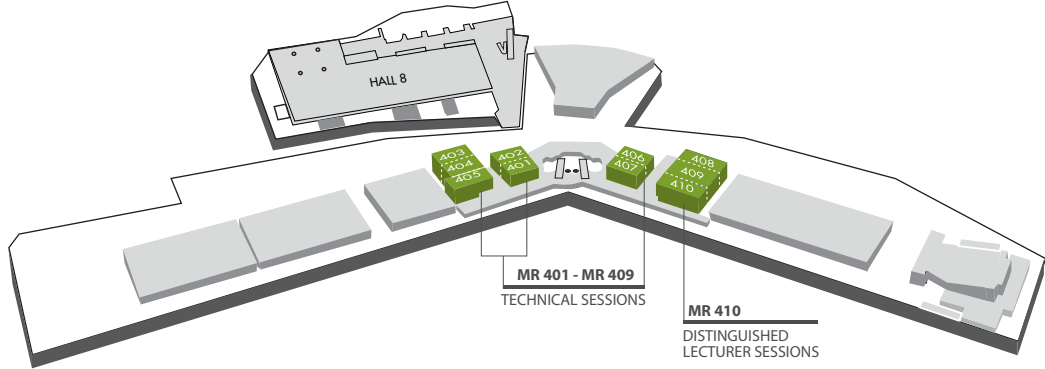

OVERVIEW MAP

LEVEL 4

LEVEL 3

LEVEL 1

GROUND LEVEL

18–20 February 2025
 Kuala Lumpur Convention Centre
 Kuala Lumpur, Malaysia

HALLS 4 & 5 (GROUND LEVEL)

LEGEND :			
FR	FIRE EXTINGUISHER	[Red Hatched Box]	NON BUILD UP AREA
HR	HOSE REEL	[Yellow Box]	DOOR CONTROLLER
FA	FIRE ALARM	[Blue Box]	SUIS BOARD
FB	FIRE BREAK GLASS	[Purple Hatched Box]	MAX HIGH STRUCTURE 3.0m & THE SET BACK 1.0m FROM THE WALL

18-20 February 2025
 Kuala Lumpur Convention Centre
 Kuala Lumpur, Malaysia

HALLS 2 & 3 (GROUND LEVEL)

LEGEND :			
FR	FIRE EXTINGUISHER		NON BUILD UP AREA
HR	HOSE REEL	DC	DOOR CONTROLLER
FA	FIRE ALARM	SB	SUIS BOARD
FB	FIRE BREAK GLASS		MAX HIGH STRUCTURE 3.0m & THE SET BACK 1.0m FROM THE WALL