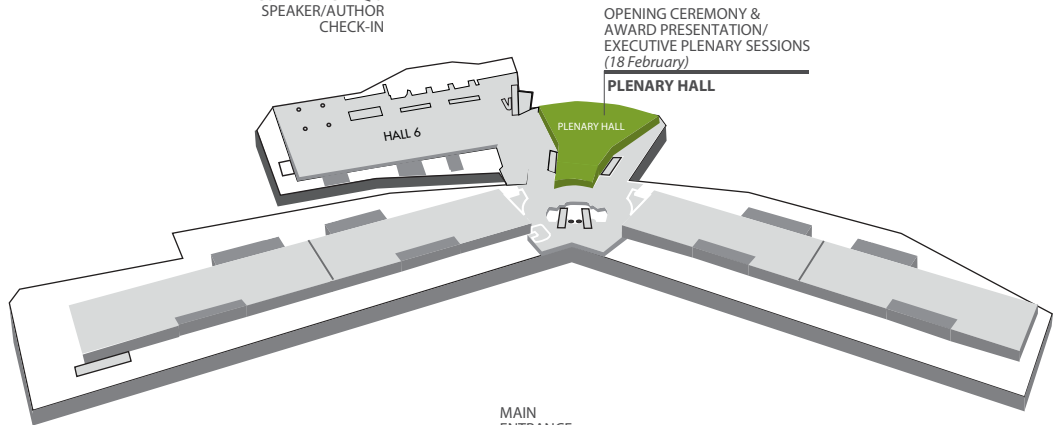

OVERVIEW MAP

LEVEL 4

LEVEL 3

LEVEL 1

GROUND LEVEL

18–20 February 2025
 Kuala Lumpur Convention Centre
 Kuala Lumpur, Malaysia

HALLS 4 & 5 (GROUND LEVEL)

LEGEND :			
FR	FIRE EXTINGUISHER	[Red Hatched Box]	NON BUILD UP AREA
HR	HOSE REEL	[Yellow Box]	DOOR CONTROLLER
FA	FIRE ALARM	[Blue Box]	SUIS BOARD
FB	FIRE BREAK GLASS	[Purple Hatched Box]	MAX HIGH STRUCTURE 3.0m & THE SET BACK 1.0m FROM THE WALL

18-20 February 2025
 Kuala Lumpur Convention Centre
 Kuala Lumpur, Malaysia

HALLS 2 & 3 (GROUND LEVEL)

LEGEND :			
FR	FIRE EXTINGUISHER		NON BUILD UP AREA
HR	HOSE REEL	DC	DOOR CONTROLLER
FA	FIRE ALARM	SB	SUIS BOARD
FB	FIRE BREAK GLASS		MAX HIGH STRUCTURE 3.0m & THE SET BACK 1.0m FROM THE WALL