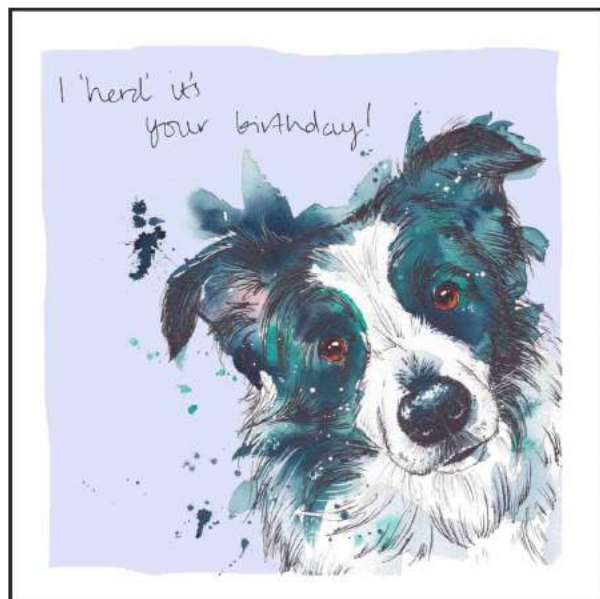

150x150mm occasion cards featuring illustrations created using watercolour and ink. Each card comes with a coloured background and a humorous line.

Blank inside. Printed on responsibly sourced card and paired with a recycled envelope.

1. Coo-gratulations

2. Another year older? For fox sake!

3. I 'herd' it's your birthday!

4. Silly Cow!

5. You are otterly fabulous!

6. P-p-party time!

7. I puffin' love you!

8. Have a wild one!