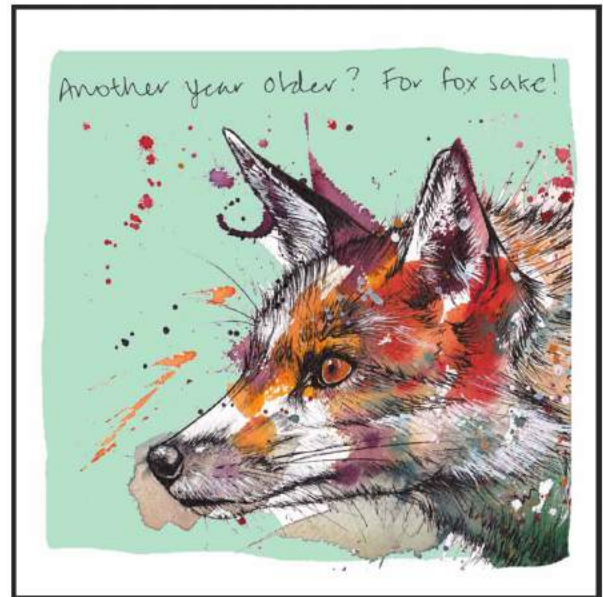

2. Another year older? For fox sake!