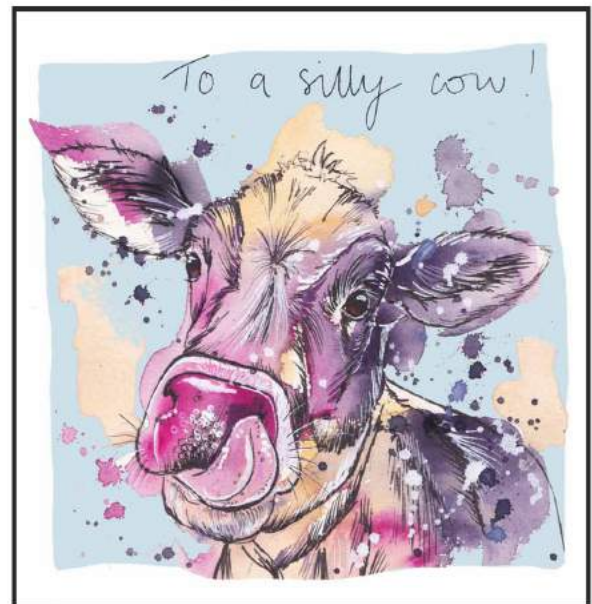

Tori Ratcliffe ART

About the Artist

Tori Ratcliffe is an Edinburgh-based wildlife and pet portrait artist who creates paintings of animals using watercolour and ink. Her signature style is created using a 'reverse' method where she applies the paint first before building the outlines up on top in ink. This allows her to create loose expressive artworks with lots of character.

150x150mm occasion cards featuring illustrations created using watercolour and ink. Each card comes with a coloured background and a humorous line.

Blank inside. Printed on responsibly sourced card and paired with a recycled envelope.

1. Coo-gratulations

2. Another year older? For fox sake!

3. I 'herd' it's your birthday!

4. Silly Cow!

5. You are otterly fabulous!

6. P-p-party time!

7. I puffin' love you!

8. Have a wild one!