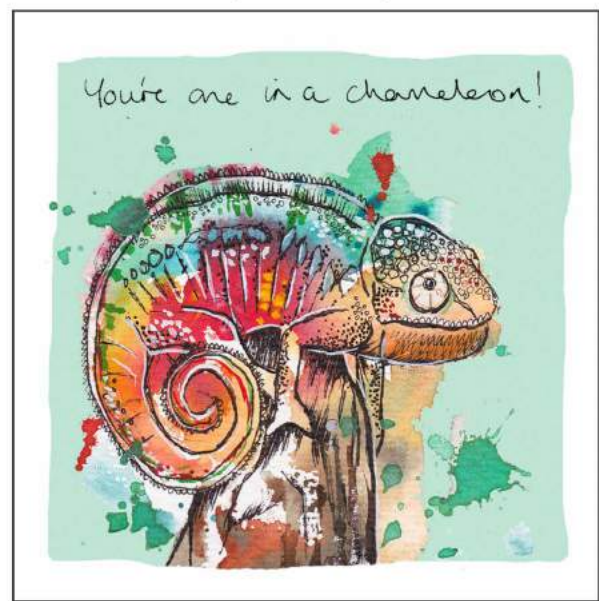

Tori Ratcliffe ART

About the Artist

Tori Ratcliffe is an Edinburgh-based wildlife and pet portrait artist who creates paintings of animals using watercolour and ink. Her signature style is created using a 'reverse' method where she applies the paint first before building the outlines up on top in ink. This allows her to create loose expressive artworks with lots of character.

1. Coo-gratulations

2. Another year older? For fox sake!

3. I 'herd' it's your birthday!

4. Silly Cow!

5. You are otterly fabulous!

6. P-p-party time!

7. I puffin' love you!

8. Have a wild one!

9. You're one in a chameleon

10. 'Narl' always be here for you

11. From Bee, to You

12. Have a whale-y good birthday

13. Welcome to the world, little one!

14. Say Cheese! It's your birthday...

15. Wishing you 'owl' the best