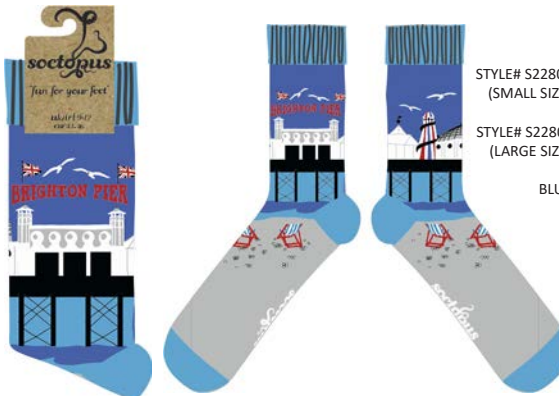

PLACES

LONDONIUM

STYLE# S2108S   
(SMALL SIZE)

STYLE# S2108L   
(LARGE SIZE)

GREY

SOXFORD

STYLE# S2279S   
(SMALL SIZE)

STYLE# S2279L   
(LARGE SIZE)

NAVY

BESIDE THE SEASIDE

STYLE# S2280S   
(SMALL SIZE)

STYLE# S2280L   
(LARGE SIZE)

BLUE

TAKE A PUNT

STYLE# S2576S   
(SMALL SIZE)

STYLE# S2576L   
(LARGE SIZE)