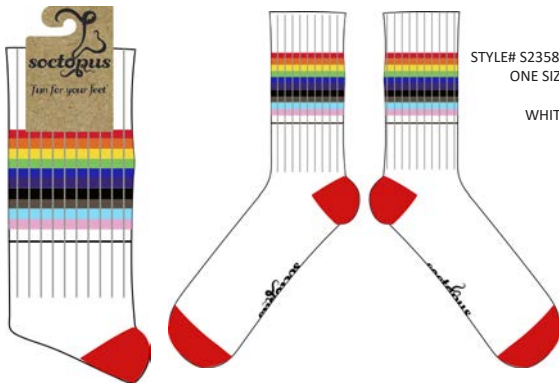

STYLE# S2131S (SMALL SIZE)  
STYLE# S2131L (LARGE SIZE)  
GREEN

**DOGTOR**

STYLE# S2132S (SMALL SIZE)  
STYLE# S2132L (LARGE SIZE)  
BLACK

**SCRUBS**

STYLE# S2181S (SMALL SIZE)  
GREEN

**SCRUBS**

STYLE# S2181L (LARGE SIZE)  
BLACK

PROFESSION

HANDY ANDY

STYLE# S2133L (LARGE SIZE)  
BLACK

“fun for your feet”

CHARITY

PRIDE ATHLETIC

STYLE# S2358A ONE SIZE  
WHITE

PRIDE ATHLETIC

STYLE# S2358A ONE SIZE  
BLACK

PROGRESS PRIDE

STYLE# S2364S (SMALL SIZE)  
STYLE# S2364L (LARGE SIZE)  
BLACK

ALLY

STYLE# S2560S (SMALL SIZE)  
STYLE# S2560L (LARGE SIZE)  
WHITE

WE HAVE PARTNERED WITH LOCAL LGBTQ+ CHARITIES TO CONTRIBUTE A PERCENTAGE OF EVERY SALE.