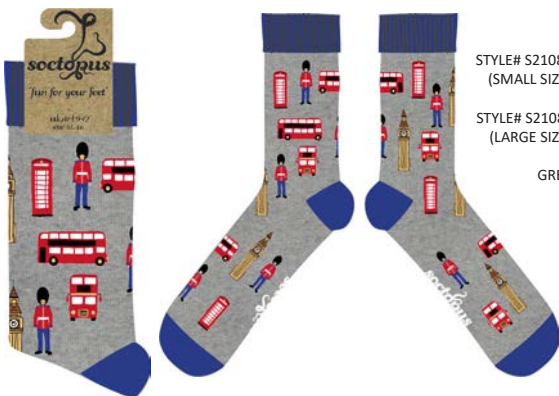

STYLE# S2027XS (X-SMALL SIZE)

STYLE# S2467S (SMALL SIZE)

STYLE# S2467L (LARGE SIZE)

BLUE

**WILLIAM WALLACE**

STYLE# S2483S (SMALL SIZE)

STYLE# S2483L (LARGE SIZE)

BLUE

ICONS

WHERE'S WONDERLAND ?

STYLE# S2293S   
(SMALL SIZE)

BLACK

J.R.R. TOLKIEN

STYLE# S2434S   
(SMALL SIZE)

STYLE# S2434L   
(LARGE SIZE)

BLUE

PLACES

LONDONIUM

STYLE# S2108S   
(SMALL SIZE)

STYLE# S2108L   
(LARGE SIZE)

GREY

SOXFORD

STYLE# S2279S   
(SMALL SIZE)

STYLE# S2279L   
(LARGE SIZE)

NAVY

BESIDE THE SEASIDE

STYLE# S2280S   
(SMALL SIZE)

STYLE# S2280L   
(LARGE SIZE)

BLUE

TAKE A PUNT

STYLE# S2576S   
(SMALL SIZE)

STYLE# S2576L   
(LARGE SIZE)