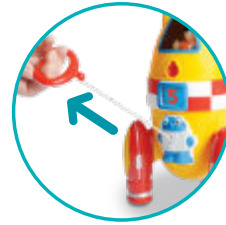

# Polly's Pony Adventure

Ref: 10349

Age: 1-5 years Pieces: 5

- Push & Go motor · Detachable horse trailer
- Place figure in horse

L:320mm H:200mm D:140mm  
Case pack: 12

# Ronnie Rocket

Ref: 10230

Age: 1-5 years Pieces: 2

- Vibrating countdown motor - Pull cord to start the countdown
- Shakes and shudders - Press button to flip open cockpit

5...4...3...2...1...  
Lift off!