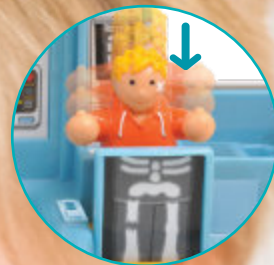

Robin's Medical Rescue

Ref: 10141

Age: 1-5 years Pieces: 5

- Push & Go motor · In-built x-ray machine
- Push button to open tailgate · Sliding door

L:440mm H:240mm D:170mm
Case pack: 6

5 033491 101418