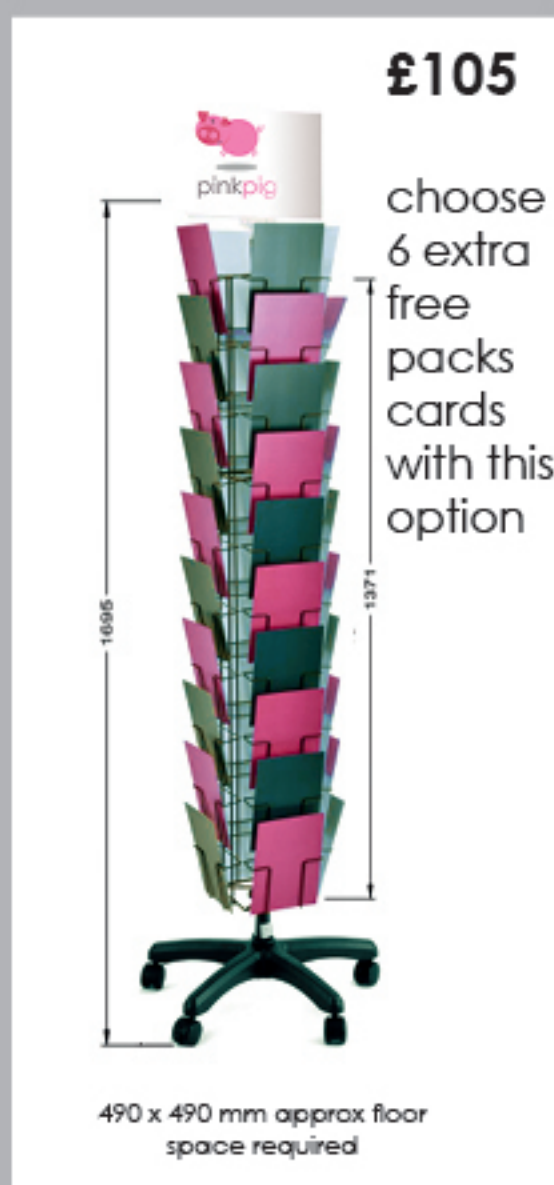

# Spinner Deals with free cards

1. Select Spinner

2. Place card order for £138 or more (for 40 Pocket spinner)

OR

Place card order for £200 or more (for 72 pocket spinner)

## Choose your extra free cards

(6 extra free packs with 40 pocket stand  
9 extra free packs with 72 pocket stand)

3. We'll send your spinner with header/your carriage paid order/plus your extra cards

40 pockets