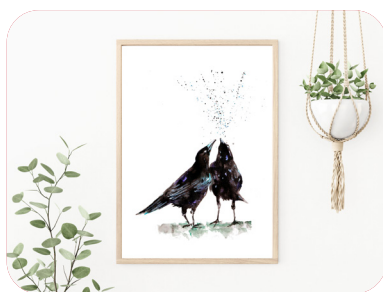

Crows Dance

RRP A4 £16.50 / A3 £26.00

- Minimum Order Qty: 6
- Trade Price £6.60 / £10.40 Each
- Giclee print on natural textured white paper
- Greyboard backing and cellophane bag
- SKU : PR41 / PR42