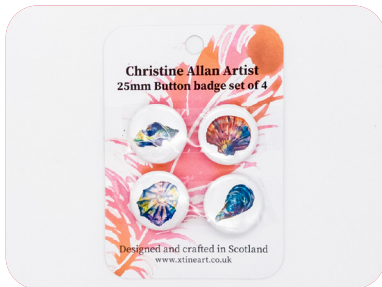

Pin Badge Set

RRP £4.50

- Minimum Order Qty: 6
- Trade Price £1.80 Each
- Badge Dimensions: 25mm x 4 per set
- Not suitable for very small children
- SKU : PIN2

Pin Badge Set

RRP £4.50

- Minimum Order Qty: 6
- Trade Price £1.80 Each
- Badge Dimensions: 25mm x 4 per set
- Not suitable for very small children
- SKU : PIN3