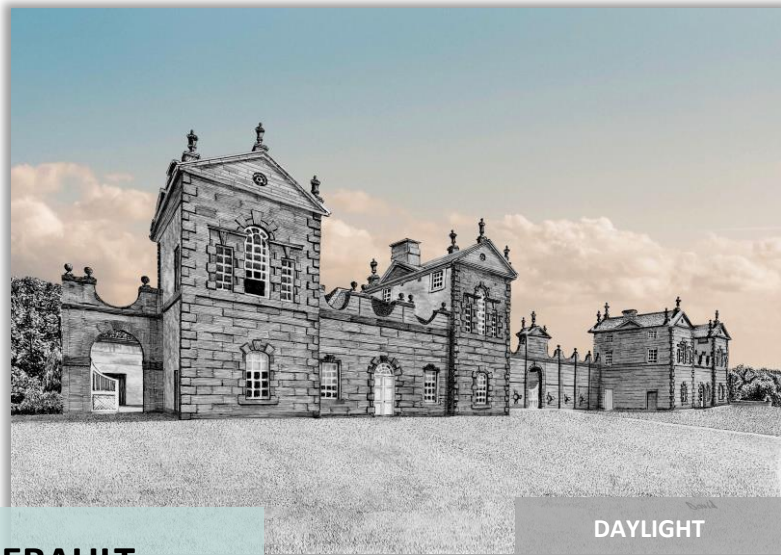

DRUMLANRIG CASTLE

INVERARAY CASTLE

OMBRE

DAYLIGHT

CULZEAN CASTLE

BRIGHT CLOUDS

PINK SKY

CROSSBASKET CASTLE

DAYLIGHT

SUNSET

NEW LANARK

SUNSET

DAYLIGHT

CHATELHERAULT

UNIVERSITY OF GLASGOW

KINGSHOUSE HOTEL