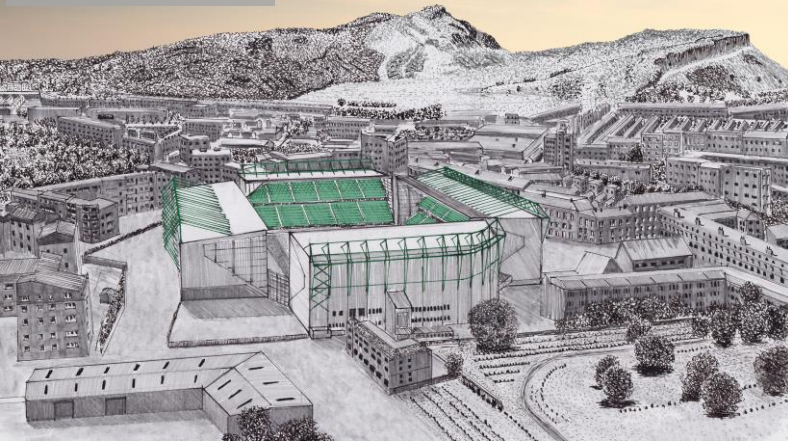

IBROX STADIUM

EASTER ROAD

TYNECASTLE

FIR PARK

RUGBY PARK

NIGHT MATCH

3PM KICK-OFF

ORIGINAL