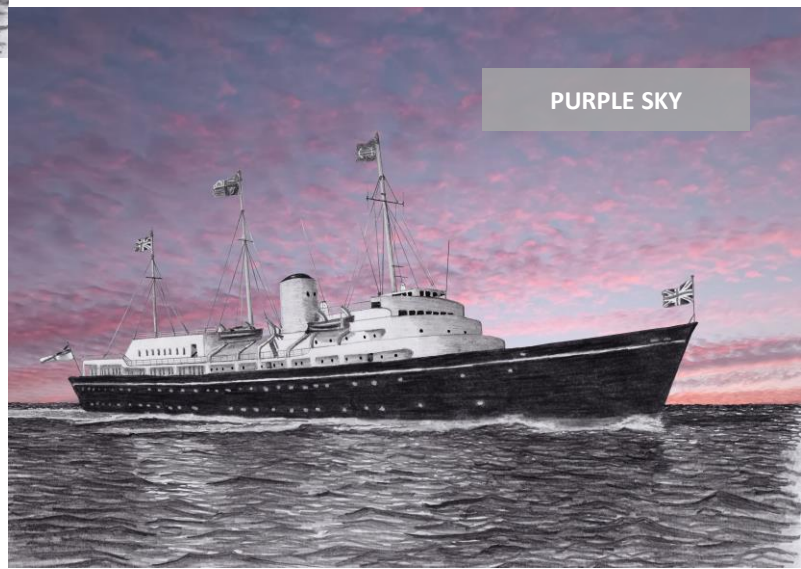

CALLANISH STONES

AFTER THE STORM

OMBRE

DAYLIGHT

SUNSET

ROYAL YACHT BRITANNIA

PINK SKY

PURPLE SKY

DAYLIGHT

LAVA SKY

FALKIRK WHEEL

RAINBOW

SUNSET

SUNSET

DAYLIGHT

STIRLING CASTLE