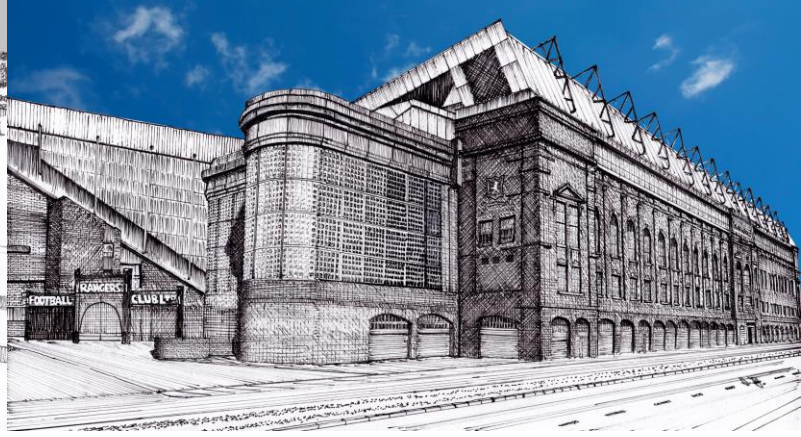

SEANA BHRAIGH

SKYE, CUILLIN RIDGE

DAYLIGHT

PINK

BEN NEVIS

STORMY

SUNSET

CELTIC PARK

IBROX STADIUM

EASTER ROAD

TYNECASTLE

FIR PARK

RUGBY PARK

NIGHT MATCH

3PM KICK-OFF

ORIGINAL