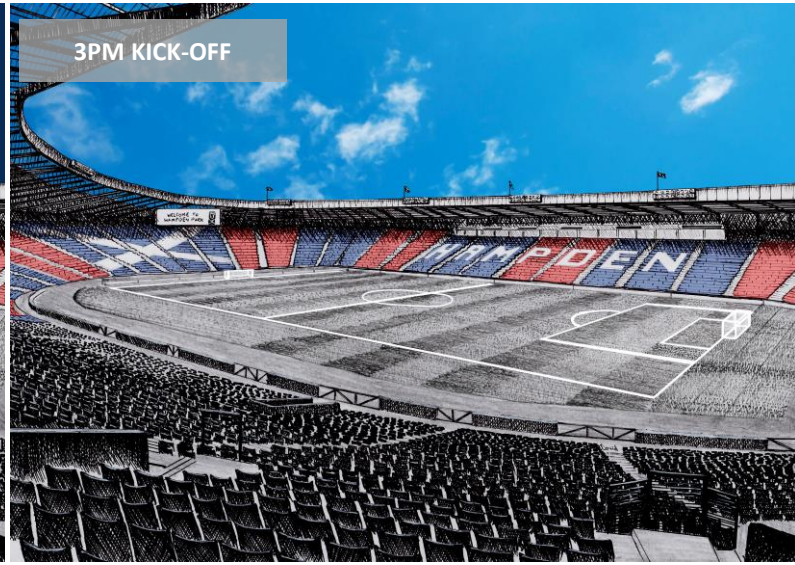

IBROX STADIUM

EASTER ROAD

TYNECASTLE

FIR PARK

RUGBY PARK

NIGHT MATCH

3PM KICK-OFF

ORIGINAL