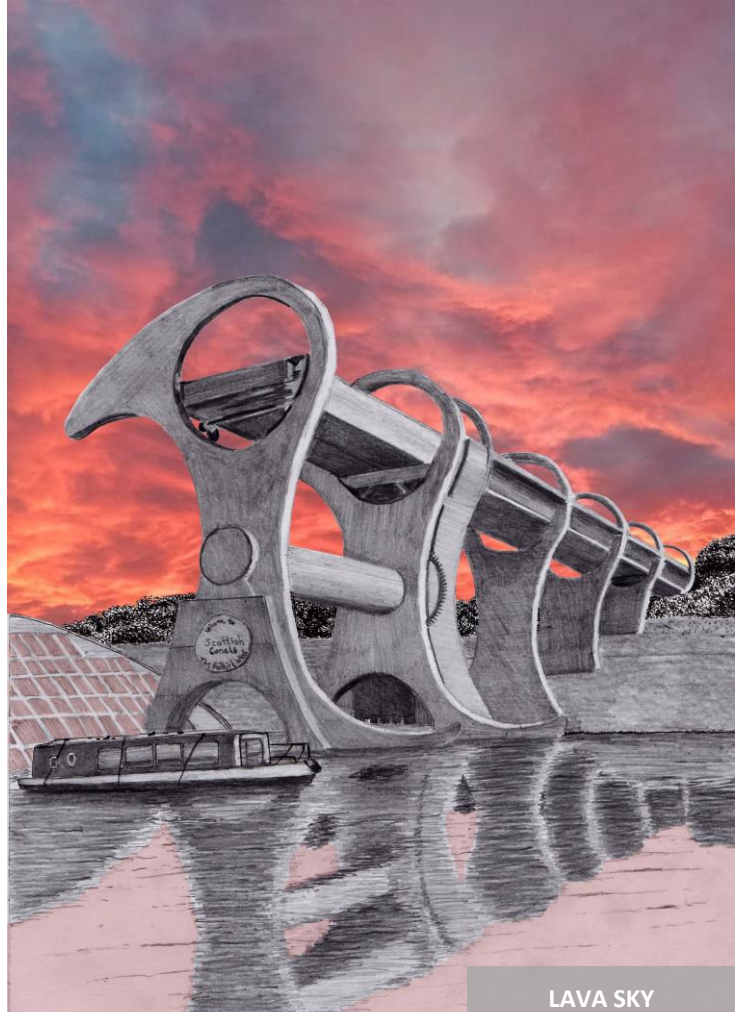

DAYLIGHT

LAVA SKY

FALKIRK WHEEL

RAINBOW

SUNSET

SUNSET

DAYLIGHT

STIRLING CASTLE