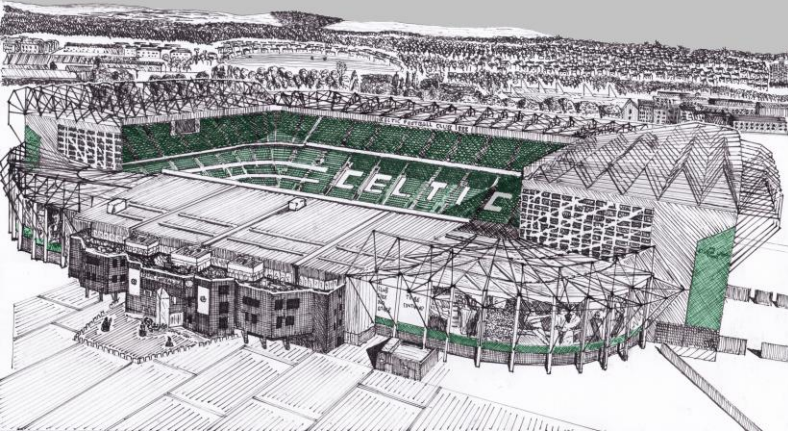

IBROX STADIUM

EASTER ROAD

TYNECASTLE

FIR PARK

RUGBY PARK

NIGHT MATCH

3PM KICK-OFF

ORIGINAL