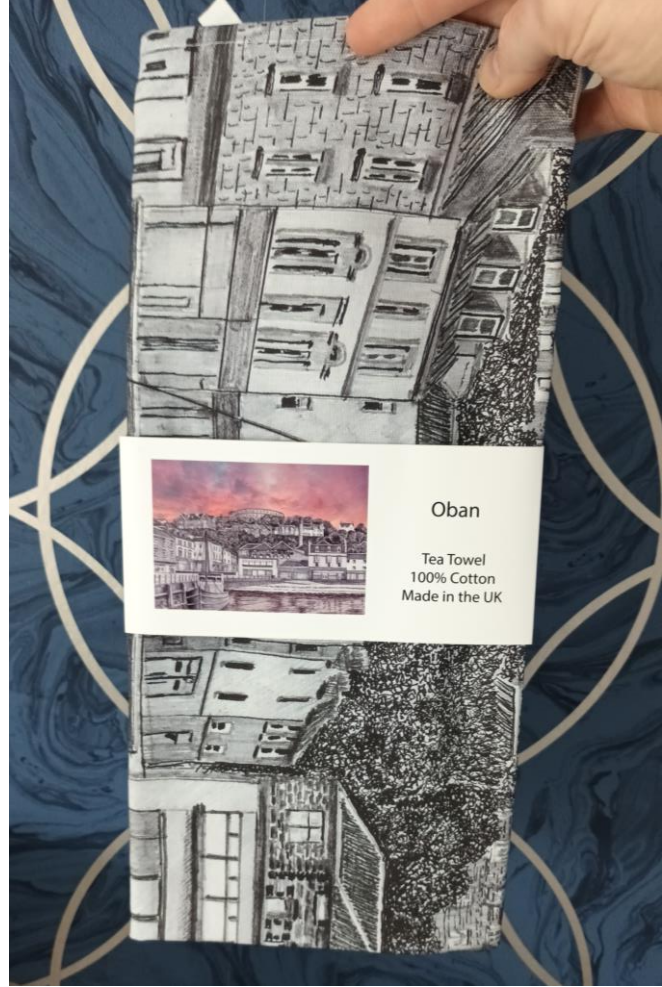

Tea Towel

Manufactured in the UK, our large tea towel is 75cm x 45cm, created with a half panama fabric.

2 week lead time

	Min. order	PPU	RRP
No belly band	100	£6	£12.99- £13.99
With belly band	100	£6.65	£12.99- £13.99