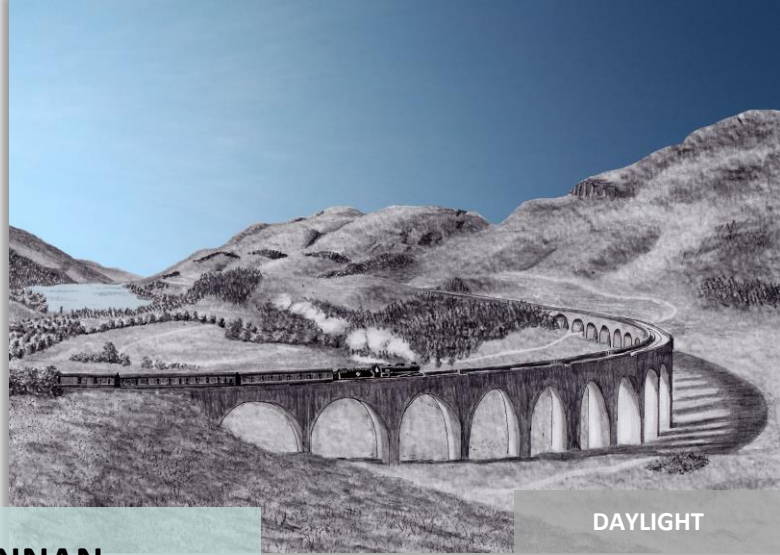

FALKLAND

AFTER THE STORM

SUMMER SKY

BELL ROCK LIGHTHOUSE

DAYLIGHT

ORIGINAL

SUNNY SKY

DAYLIGHT