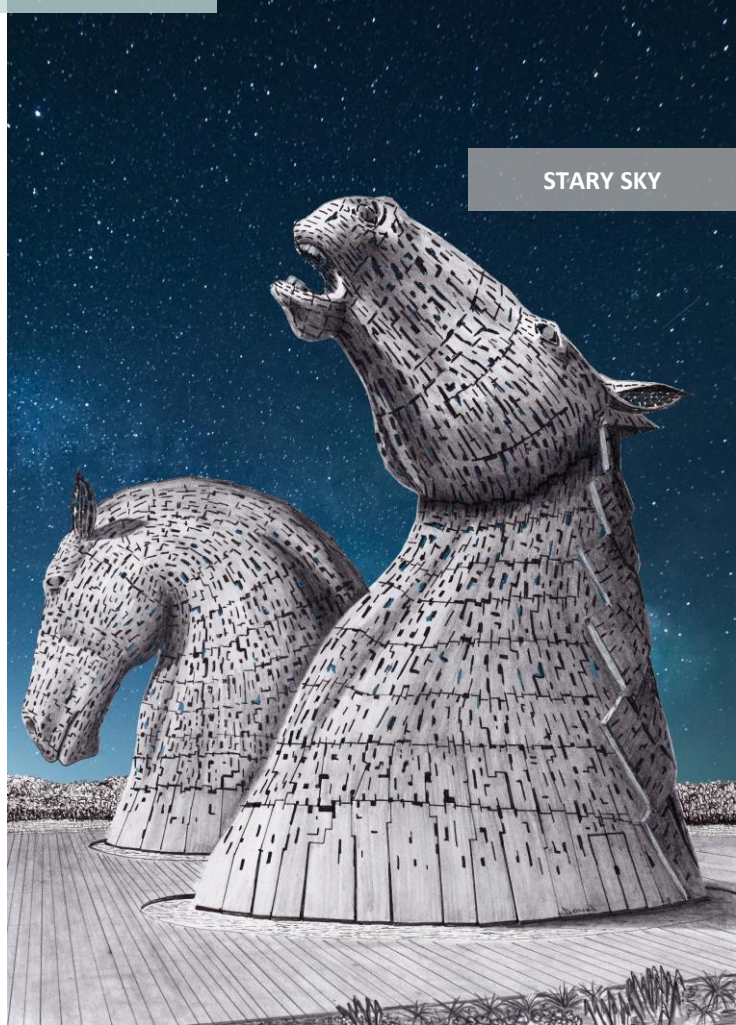

ANDY SCOTT'S KELPIES

STARY SKY