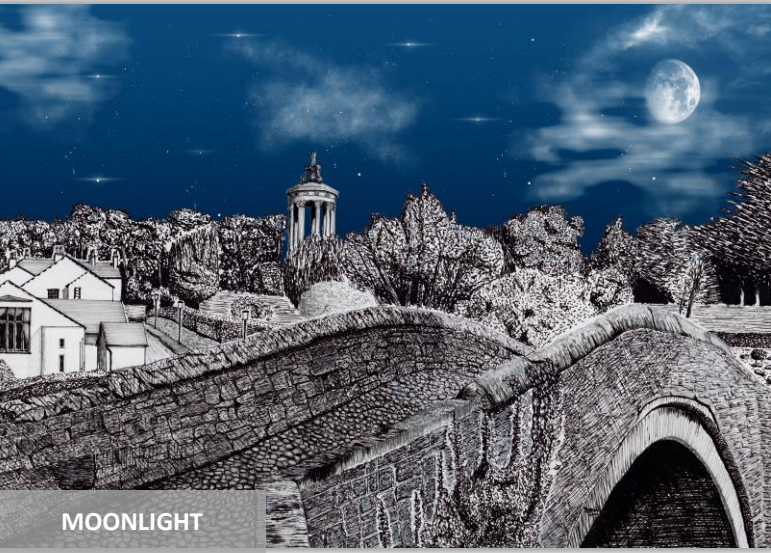

BRIG O' DOON

TRADES HALL, GLASGOW