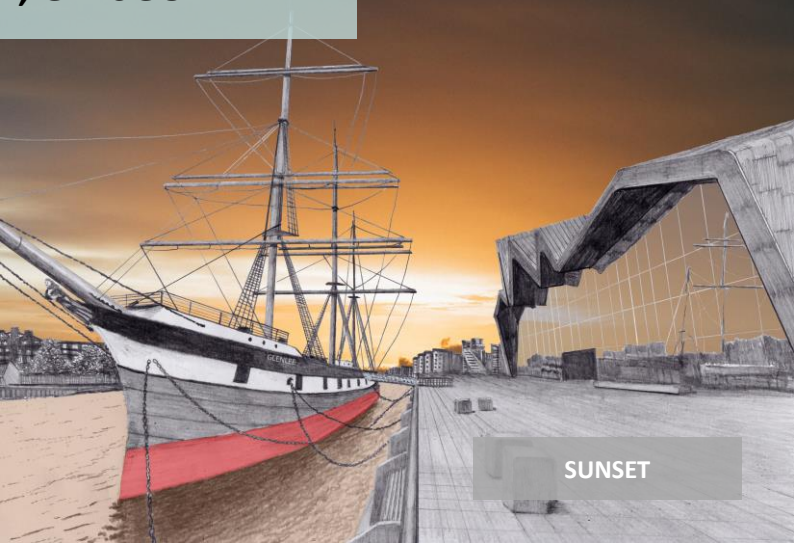

SHETLAND

**KELVINGROVE ART GALLERY,
GLASGOW**

LAVA SKY

DAYLIGHT

THE TALL SHIP, GLASGOW

OMBRE

SUNSET

SUNSET