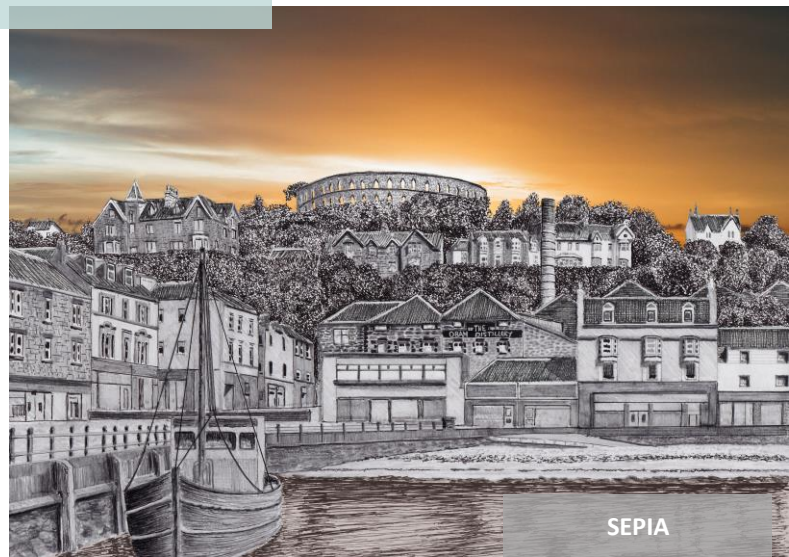

SCOTT MONUMENT

ROYAL MILE

NATIONAL MONUMENT OF SCOTLAND

SUNSET

DAYLIGHT

OBAN

MOONLIGHT

SEPIA

FALKLAND

AFTER THE STORM

SUMMER SKY

BELL ROCK LIGHTHOUSE

DAYLIGHT

ORIGINAL

SUNNY SKY

DAYLIGHT