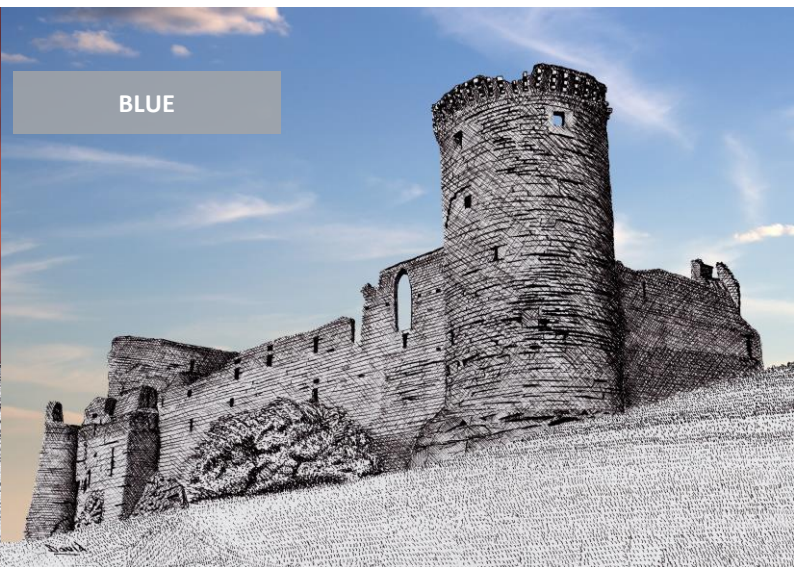

DAYLIGHT

LAVA SKY

FALKIRK WHEEL

RAINBOW

SUNSET

SUNSET

DAYLIGHT

STIRLING CASTLE

DAYLIGHT

PURPLE

SCONE PALACE

AFTER THE STORM

ORANGE

SUNRISE

DUNNOTTAR CASTLE

ORANGE