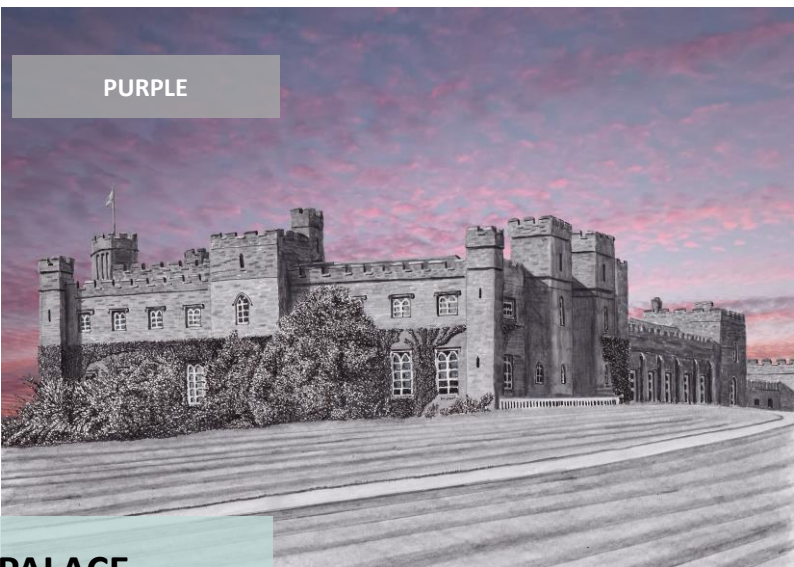

PURPLE

SCONE PALACE