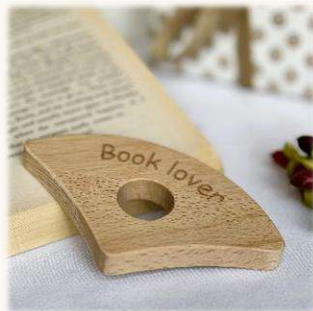

WHISKY MAKES YOU FRISKY
KR-004-A

WORLD'S BEST TEACHER
KR-005-A

NO. 1 TEACHER
KR-005-B

BOOK HOLDERS

A Craftypups original design, these beech thumb book holders are eye-catching, and make unusual gifts for young and old alike. We have a choice of six laser-engraved designs, and the holders are available in three thumb-hole sizes to suit all readers.

We can also make bespoke designs which would be popular with your customers, or as merchandising for your business.

21 cm x 6 cm x 1.2 cm

PERSONALISED / BESPOKE
MI-005-A

BOOK LOVER
MI-005-C

BOOKWORM
MI-005-D